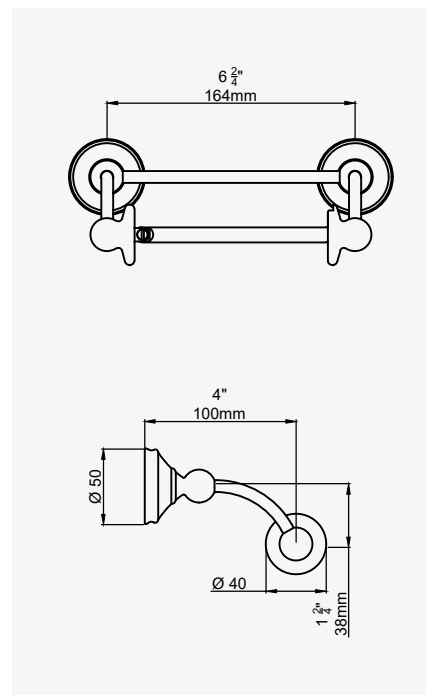

GEORGIAN - PIVOT ARM TOILET PAPER HOLDER

CHROME	6648CP	£181.40
NICKEL	6648NI	£199.60
PEWTER	6648PF	£217.70
ENGLISH BRONZE	6648BZ	£226.80
GOLD	6648IG	£281.60
POLISHED BRASS	6648BR	£244.90
SATIN BRASS	6648SB	£244.90