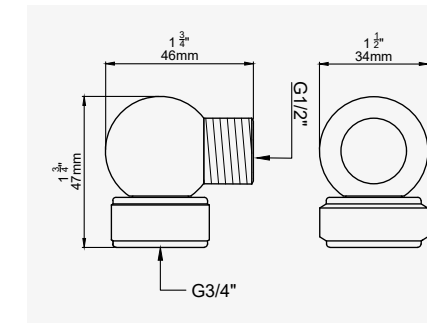

THE TRADITIONAL COLLECTION SHOWER ACCESSORIES

TRADITIONAL - ANGLED OUTLET

CHROME	5389CP	£48.10
NICKEL	5389NI	£53.00
PEWTER	5389PF	£57.70
ENGLISH BRONZE	5389BZ	£60.10
GOLD	5389IG	£74.70
POLISHED BRASS	5389BR	£64.90
SATIN BRASS	5389SB	£64.90