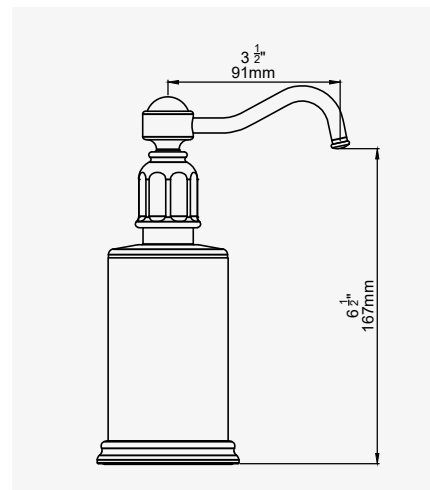

TRADITIONAL - FREESTANDING SOAP DISPENSER

CHROME	6933CP	£233.80
NICKEL	6933NI	£257.20
PEWTER	6933PF	£280.50
ENGLISH BRONZE	6933BZ	£292.20
GOLD	6933IG	£363.00
POLISHED BRASS	6933BR	£315.60
SATIN BRASS	6933SB	£315.60

TRADITIONAL - DECK MOUNTED SOAP DISPENSER