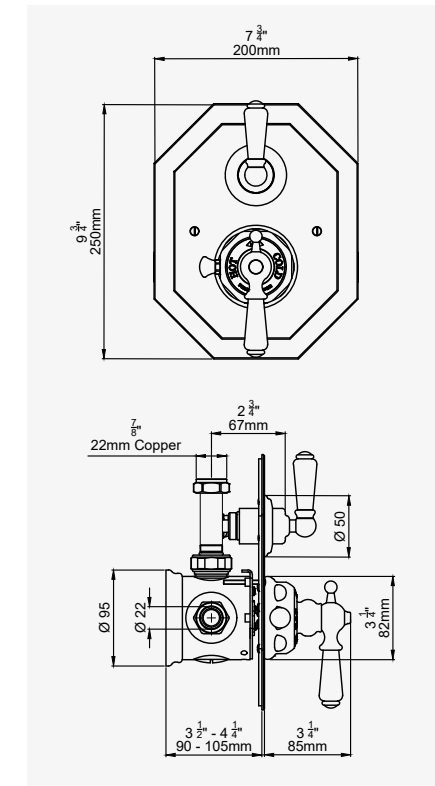

THE TRADITIONAL COLLECTION

SHOWER MIXERS

TRADITIONAL - CONCEALED THERMOSTATIC SHOWER MIXER with flow control with lever handles

CHROME	5555CP	£1,251.00
NICKEL	5555NI	£1,294.10
PEWTER	5555PF	£1,337.30
ENGLISH BRONZE	5555BZ	£1,358.90
GOLD	5555IG	£1,489.40
POLISHED BRASS	5555BR	£1,402.00
SATIN BRASS	5555SB	£1,402.00

TRIM - CHROME	5555TCP	£431.70
TRIM - NICKEL	5555TNI	£474.80
TRIM - PEWTER	5555TPF	£518.00
TRIM - ENGLISH BRONZE	5555TBZ	£539.60
TRIM - GOLD	5555TIG	£670.10
TRIM - POLISHED BRASS	5555TBR	£582.70
TRIM - SATIN BRASS	5555TSB	£582.70
ROUGH	5555R	£819.30