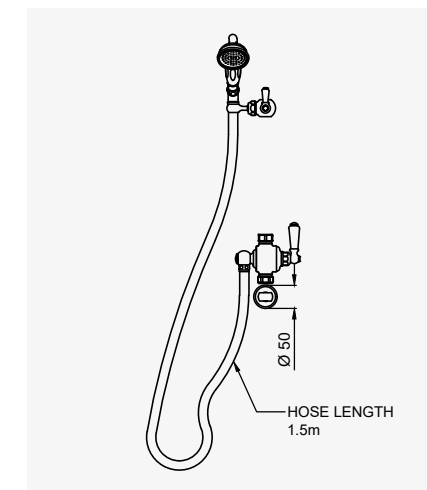

CHROME	5383CP	£793.70
NICKEL	5383NI	£873.10
PEWTER	5383PF	£952.40
ENGLISH BRONZE	5383BZ	£992.10
GOLD	5383IG	£1,232.20
POLISHED BRASS	5383BR	£1,071.40
SATIN BRASS	5383SB	£1,071.40

EASY CLEAN OPTION

CHROME	5308CP	£833.40
NICKEL	5308NI	£916.80
PEWTER	5308PF	£1,000.10
ENGLISH BRONZE	5308BZ	£1,041.70
GOLD	5308IG	£1,293.90
POLISHED BRASS	5308BR	£1,125.10
SATIN BRASS	5308SB	£1,125.10

TRADITIONAL - HANDSHOWER AND HOSE - Inclined