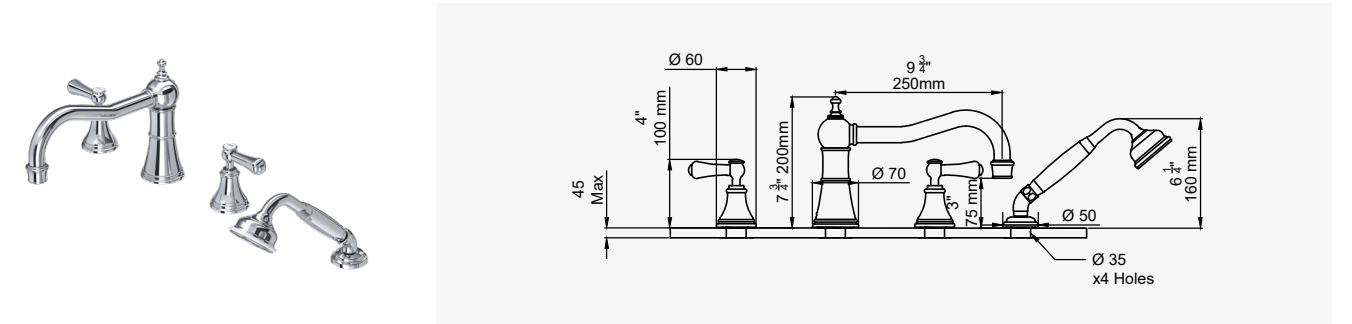

THE GEORGIAN COLLECTION

BATH SHOWER MIXERS

GEORGIAN - FOUR HOLE DECK MOUNTED BATH SET

CHROME	3747CP	£1,102.50
NICKEL	3747NI	£1,212.70
PEWTER	3747PF	£1,322.90
ENGLISH BRONZE	3747BZ	£1,378.10
GOLD	3747IG	£1,711.60
POLISHED BRASS	3747BR	£1,488.30
SATIN BRASS	3747SB	£1,488.30

EASY CLEAN OPTION		
CHROME	3083CP	£1,157.60
NICKEL	3083NI	£1,273.30
PEWTER	3083PF	£1,389.10
ENGLISH BRONZE	3083BZ	£1,447.00
GOLD	3083IG	£1,797.10
POLISHED BRASS	3083BR	£1,562.70
SATIN BRASS	3083SB	£1,562.70

THE STORY CRAFT TELLS

CONTENTS

THE PERRIN & ROWE STORY

THE PERRIN & ROWE PROMISE

THE ARMSTRONG COLLECTION

THE DECO COLLECTION

THE GEORGIAN COLLECTION

THE LANGBOURN COLLECTION

THE TRADITIONAL COLLECTION

WASTES

BRASSWARE FINISHES

LEVER HANDLES

INDEX

GUARANTEE