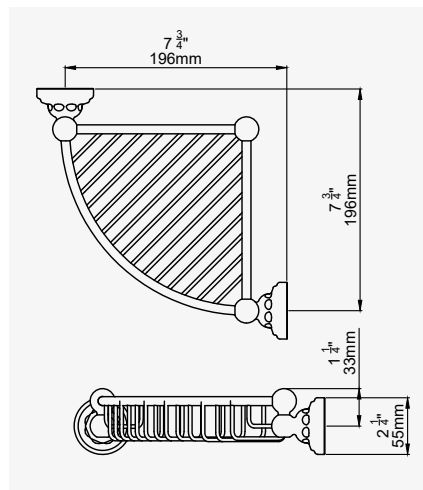

TRADITIONAL - CORNER BASKET

CHROME	6916CP	£201.50
NICKEL	6916NI	£221.60
PEWTER	6916PF	£241.70
ENGLISH BRONZE	6916BZ	£251.80
GOLD	6916IG	£312.80
POLISHED BRASS	6916BR	£272.00
SATIN BRASS	6916SB	£272.00