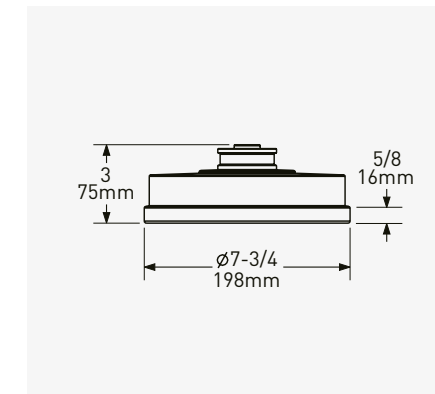

ARMSTRONG - 8" EASY CLEAN SHOWER ROSE

CHROME	5605CP	£444.80
NICKEL	5605NI	£489.20
PEWTER	5605PF	£533.80
ENGLISH BRONZE	5605BZ	£556.00
GOLD	5605IG	£690.50
POLISHED BRASS	5605BR	£600.40
SATIN BRASS	5605SB	£600.40