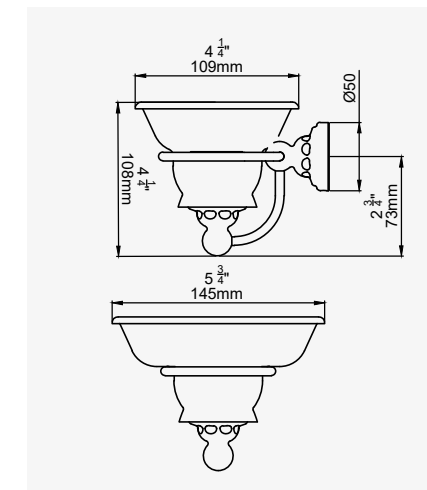

TRADITIONAL - WALL MOUNTED SOAP TRAY

CHROME	6928CP	£165.50
NICKEL	6928NI	£182.00
PEWTER	6928PF	£198.60
ENGLISH BRONZE	6928BZ	£206.80
GOLD	6928IG	£256.80
POLISHED BRASS	6928BR	£223.30
SATIN BRASS	6928SB	£223.30