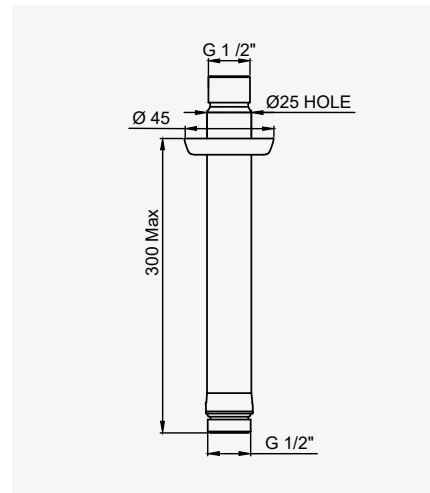

LANGBOURN - CEILING OUTLET (300MM)

CHROME	5912CP	£146.50
NICKEL	5912NI	£161.10
PEWTER	5912PF	£175.70
ENGLISH BRONZE	5912BZ	£183.10
GOLD	5912IG	£227.40
POLISHED BRASS	5912BR	£197.70
SATIN BRASS	5912SB	£197.70