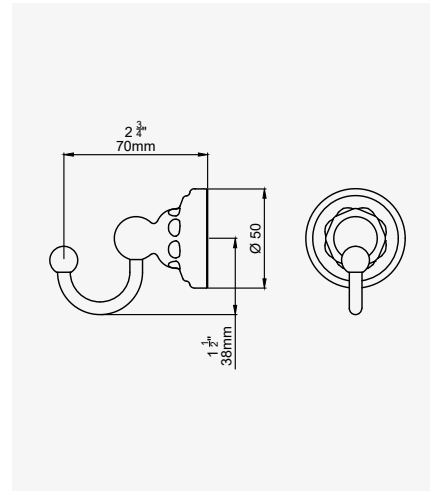

THE TRADITIONAL COLLECTION ACCESSORIES

THE STORY CRAFT TELLS

CONTENTS

THE PERRIN & ROWE
STORY

THE PERRIN & ROWE
PROMISE

THE ARMSTRONG
COLLECTION

THE DECO
COLLECTION

THE GEORGIAN
COLLECTION

THE LANGBOURN
COLLECTION

THE TRADITIONAL
COLLECTION

WASTES

BRASSWARE FINISHES

LEVER HANDLES

INDEX

GUARANTEE

132

THE TRADITIONAL COLLECTION

TRADITIONAL - SINGLE ROBE HOOK

CHROME	6921CP	£68.90
NICKEL	6921NI	£75.80
PEWTER	6921PF	£82.70
ENGLISH BRONZE	6921BZ	£86.20
GOLD	6921IG	£106.90
POLISHED BRASS	6921BR	£93.00
SATIN BRASS	6921SB	£93.00