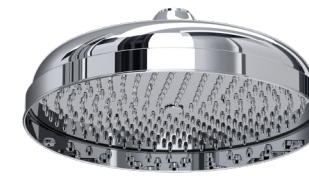

CHROME	5249CP	£603.00
NICKEL	5249NI	£663.20
PEWTER	5249PF	£723.50
ENGLISH BRONZE	5249BZ	£753.70
GOLD	5249IG	£936.00
POLISHED BRASS	5249BR	£813.90
SATIN BRASS	5249SB	£813.90

113

THE TRADITIONAL COLLECTION