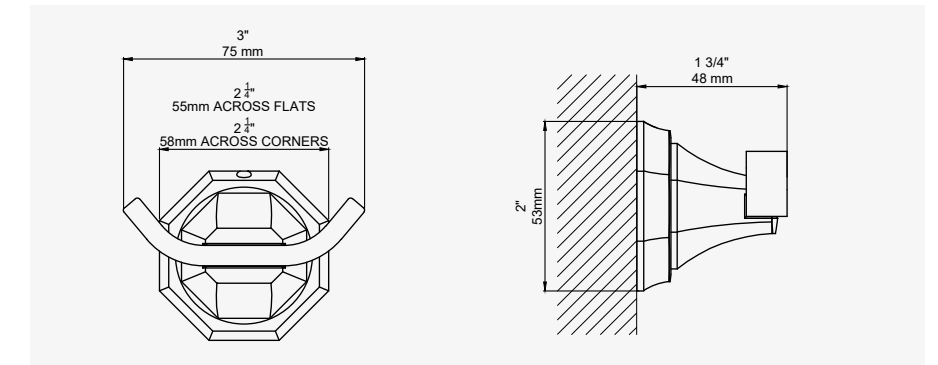

THE DECO COLLECTION ACCESSORIES

DECO - ROBE HOOK

CHROME	6122CP	£174.00
NICKEL	6122NI	£191.30
PEWTER	6122PF	£208.70