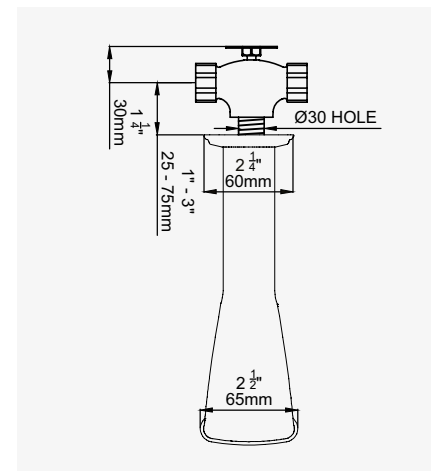

TRADITIONAL - BATH SPOUT

CHROME	3585CP	£322.10
NICKEL	3585NI	£354.30
PEWTER	3585PF	£386.50
ENGLISH BRONZE	3585BZ	£402.60
GOLD	3585IG	£483.20
POLISHED BRASS	3585BR	£434.90
SATIN BRASS	3585SB	£434.90

See page 107 for controls.