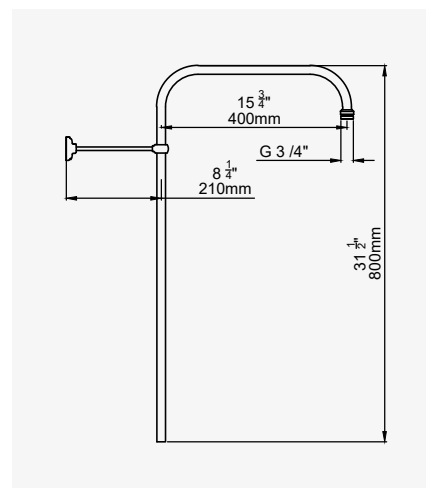

TRADITIONAL - FIXED RISER 800MM X 400MM X G 3/4" (for use with diverter)

CHROME	5393CP	£260.20
NICKEL	5393NI	£286.30
PEWTER	5393PF	£312.20
ENGLISH BRONZE	5393BZ	£325.20
GOLD	5393IG	£404.00
POLISHED BRASS	5393BR	£351.30
SATIN BRASS	5393SB	£351.30