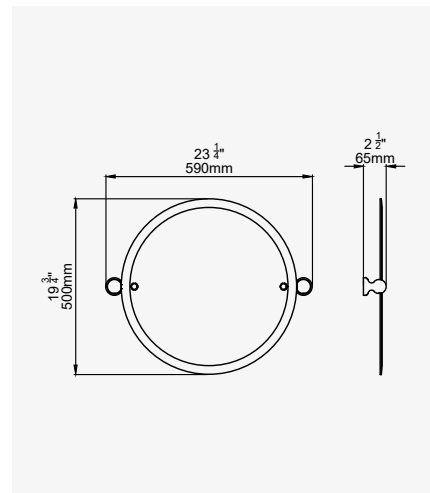

TRADITIONAL - ROUND MIRROR 500MM DIAMETER

CHROME	6983CP	£427.40
NICKEL	6983NI	£470.20
PEWTER	6983PF	£512.90
ENGLISH BRONZE	6983BZ	£534.20
GOLD	6983IG	£663.50
POLISHED BRASS	6983BR	£577.00
SATIN BRASS	6983SB	£577.00