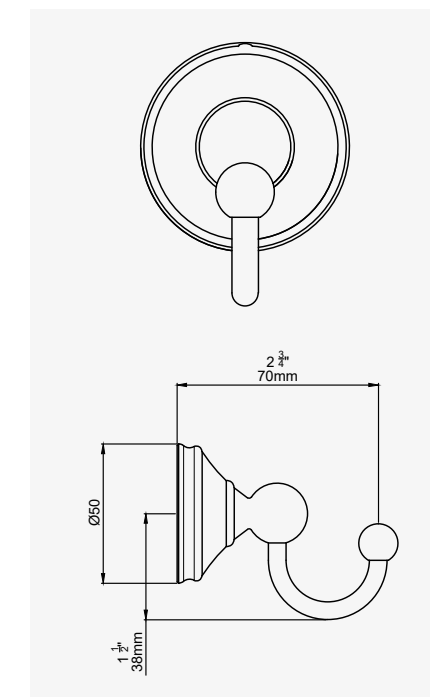

GEORGIAN - SINGLE ROBE HOOK

CHROME	6621CP	£68.90
NICKEL	6621NI	£75.80
PEWTER	6621PF	£82.70
ENGLISH BRONZE	6621BZ	£86.20
GOLD	6621IG	£106.90
POLISHED BRASS	6621BR	£93.00
SATIN BRASS	6621SB	£93.00

THE STORY CRAFT TELLS

CONTENTS

THE PERRIN & ROWE
STORY

THE PERRIN & ROWE
PROMISE

THE ARMSTRONG
COLLECTION

THE DECO
COLLECTION

THE GEORGIAN
COLLECTION

THE LANGBOURN
COLLECTION

THE TRADITIONAL
COLLECTION

WASTES

BRASSWARE FINISHES

LEVER HANDLES

INDEX

GUARANTEE