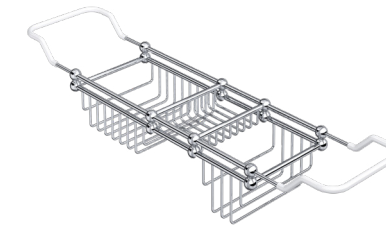

THE TRADITIONAL COLLECTION ACCESSORIES

TRADITIONAL - BATH RACK

CHROME	6910CP	£438.20
NICKEL	6910NI	£482.00
PEWTER	6910PF	£525.80
ENGLISH BRONZE	6910BZ	£547.70
GOLD	6910IG	£680.20
POLISHED BRASS	6910BR	£591.50
SATIN BRASS	6910SB	£591.50

TRADITIONAL - 510MM GLASS SHELF