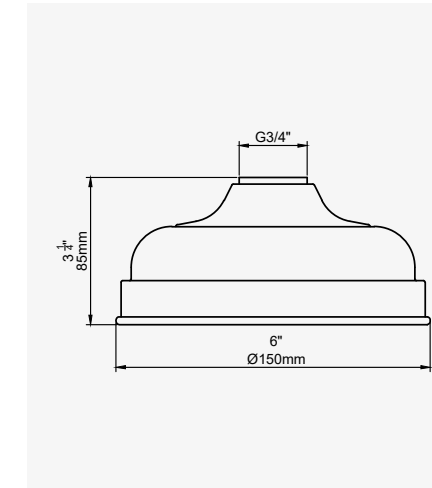

THE TRADITIONAL COLLECTION SHOWER ACCESSORIES

TRADITIONAL - 6" EASY CLEAN SHOWER ROSE

CHROME	5251CP	£212.10
NICKEL	5251NI	£233.40
PEWTER	5251PF	£254.60
ENGLISH BRONZE	5251BZ	£265.10
GOLD	5251IG	£329.30
POLISHED BRASS	5251BR	£286.40
SATIN BRASS	5251SB	£286.40