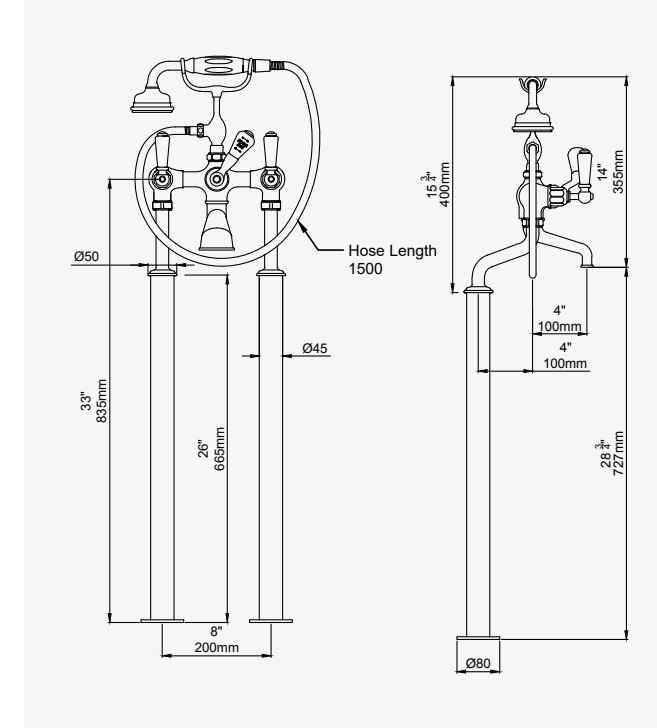

THE TRADITIONAL COLLECTION

BATH SHOWER MIXERS

TRADITIONAL - FREESTANDING BATH SHOWER MIXER with handshower and lever handles

CHROME	3520/1CP	£1,747.30
NICKEL	3520/1NI	£1,922.00
PEWTER	3520/1PF	£2,096.70
ENGLISH BRONZE	3520/1BZ	£2,184.10
GOLD	3520/1IG	£2,712.60
POLISHED BRASS	3520/1BR	£2,358.70
SATIN BRASS	3520/1SB	£2,358.70

EASY CLEAN OPTION

CHROME	3520/2CP	£1,771.40
NICKEL	3520/2NI	£1,948.40
PEWTER	3520/2PF	£2,125.60
ENGLISH BRONZE	3520/2BZ	£2,214.30
GOLD	3520/2IG	£2,750.00
POLISHED BRASS	3520/2BR	£2,391.20
SATIN BRASS	3520/2SB	£2,391.20