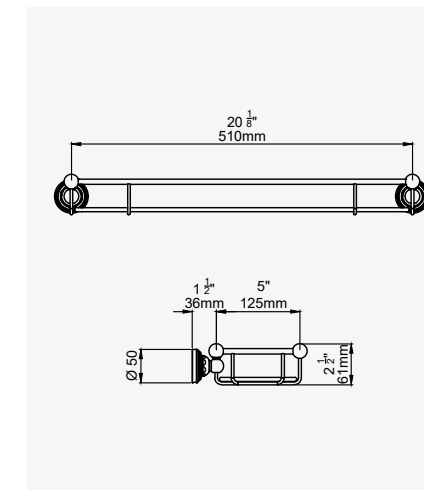

TRADITIONAL - 510MM GLASS SHELF

CHROME	6953CP	£289.50
NICKEL	6953NI	£318.40
PEWTER	6953PF	£347.30
ENGLISH BRONZE	6953BZ	£361.80
GOLD	6953IG	£449.40
POLISHED BRASS	6953BR	£390.80
SATIN BRASS	6953SB	£390.80