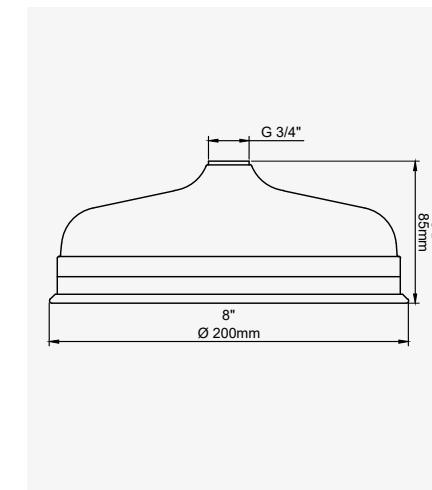

TRADITIONAL - 8" EASY CLEAN SHOWER ROSE

CHROME	5250CP	£306.70
NICKEL	5250NI	£337.40
PEWTER	5250PF	£368.10
ENGLISH BRONZE	5250BZ	£383.40
GOLD	5250IG	£476.20
POLISHED BRASS	5250BR	£414.10
SATIN BRASS	5250SB	£414.10