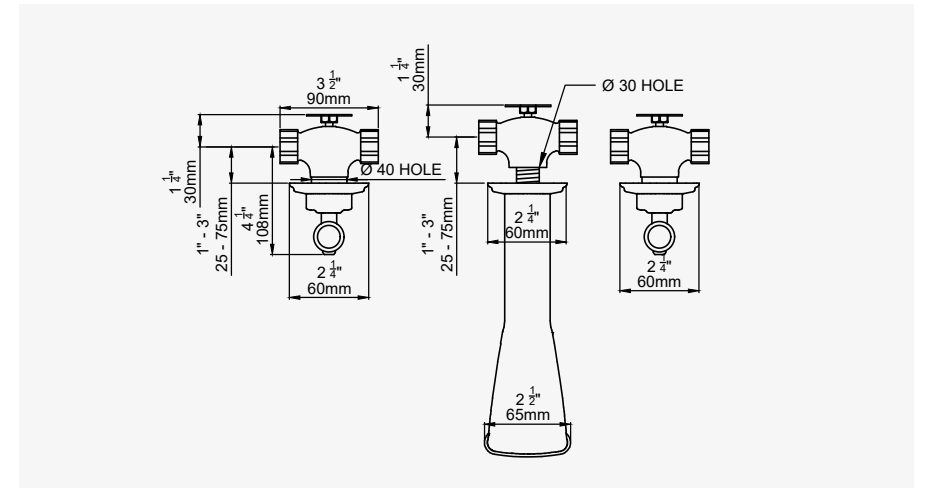

TRADITIONAL - THREE HOLE WALL MOUNTED BATH FILLER with lever handles

CHROME	3580CP	£701.60
NICKEL	3580NI	£771.80
PEWTER	3580PF	£842.00
ENGLISH BRONZE	3580BZ	£877.10
GOLD	3580IG	£1,089.20
POLISHED BRASS	3580BR	£947.10
SATIN BRASS	3580SB	£947.10

TRIM - CHROME	3580TCP	£437.60
TRIM - NICKEL	3580TNI	£507.80
TRIM - PEWTER	3580TPF	£578.00
TRIM - ENGLISH BRONZE	3580TBZ	£613.10
TRIM - GOLD	3580TIG	£825.20
TRIM - POLISHED BRASS	3580TBR	£683.10
TRIM - SATIN BRASS	3580TSB	£683.10
ROUGH	3800R	£264.00

9 7

THE TRADITIONAL COLLECTION