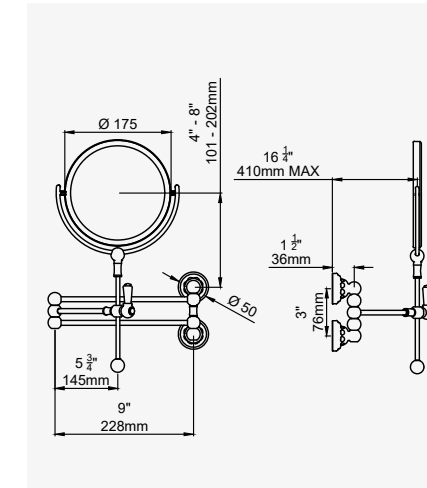

THE TRADITIONAL COLLECTION

ACCESSORIES

TRADITIONAL - WALL MOUNTED SHAVING MIRROR

CHROME	6918CP	£491.00
NICKEL	6918NI	£540.00
PEWTER	6918PF	£589.20
ENGLISH BRONZE	6918BZ	£613.70
GOLD	6918IG	£762.20
POLISHED BRASS	6918BR	£662.80
SATIN BRASS	6918SB	£662.80