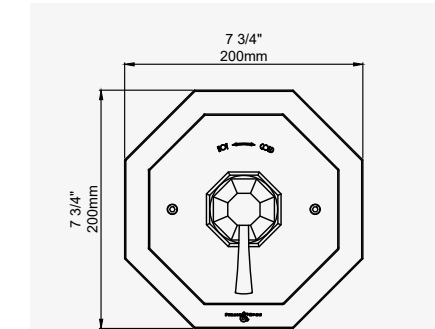

DECO - CONCEALED THERMOSTATIC SHOWER MIXER WITHOUT FLOW CONTROL with lever handle

CHROME	5157CP	£1,386.10
NICKEL	5157NI	£1,452.10
PEWTER	5157PF	£1,518.20

TRIM - CHROME

5157TCP	£660.40	
TRIM - NICKEL	5157TNI	£726.40
TRIM - PEWTER	5157TPF	£792.50
ROUGH	5585R	£725.70