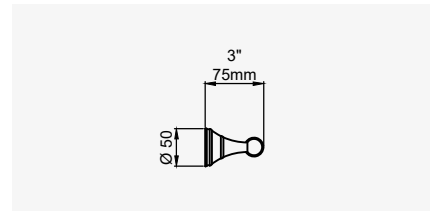

GEORGIAN - 495MM TOWEL RAIL

CHROME	6640CP	£143.40
NICKEL	6640NI	£157.70
PEWTER	6640PF	£172.10
ENGLISH BRONZE	6640BZ	£179.20
GOLD	6640IG	£222.60
POLISHED BRASS	6640BR	£193.50
SATIN BRASS	6640SB	£193.50