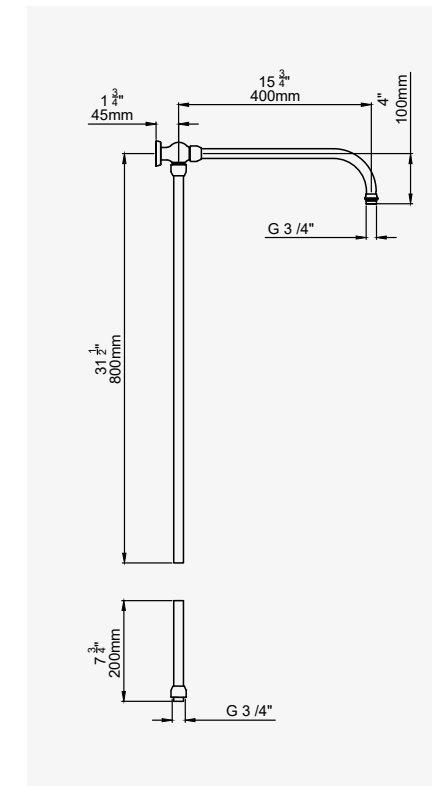

CHROME	5893CP	£367.10
NICKEL	5893NI	£403.90
PEWTER	5893PF	£440.50
ENGLISH BRONZE	5893BZ	£458.90
GOLD	5893IG	£569.90
POLISHED BRASS	5893BR	£495.60
SATIN BRASS	5893SB	£495.60

THE LANGBOURN COLLECTION 75