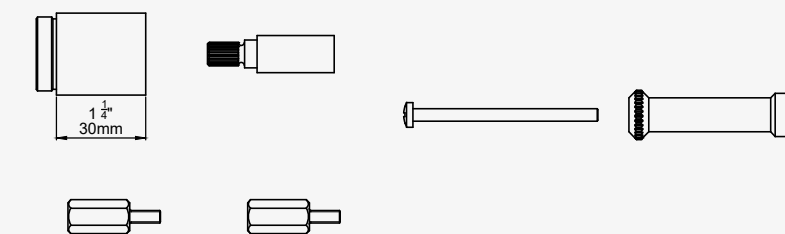

TRADITIONAL - CONCEALED THERMOSTATIC SHOWER MIXER EXTENSION KIT

ROUGH	3550	£50.40

THE TRADITIONAL COLLECTION 121