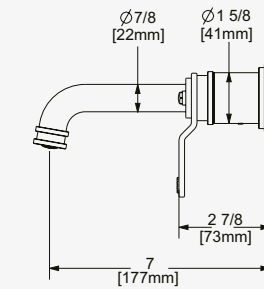

THE ARMSTRONG COLLECTION

BASIN MIXERS

ARMSTRONG - WALL MOUNTED SINGLE LEVER BASIN MIXER

CHROME	3681CP	£600.60
NICKEL	3681NI	£660.70
PEWTER	3681PF	£720.80
ENGLISH BRONZE	3681BZ	£750.80
GOLD	3681IG	£932.50
POLISHED BRASS	3681BR	£810.90
SATIN BRASS	3681SB	£810.90

TRIM - CHROME	3681TCP	£367.70
TRIM - NICKEL	3681TNI	£427.80
TRIM - PEWTER	3681TPF	£487.90
TRIM - ENGLISH BRONZE	3681TBZ	£517.90
TRIM - GOLD	3681TIG	£699.60
TRIM - POLISHED BRASS	3681TBR	£578.00
TRIM - SATIN BRASS	3681TSB	£578.00
ROUGH	3681R	£232.90