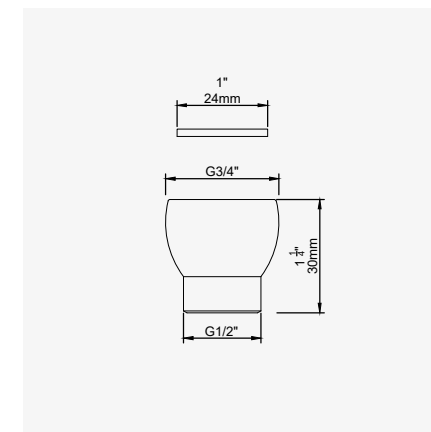

LANGBOURN - SHOWER OUTLET - G 3/4" F X G 1/2" M

CHROME	5399CP	£24.00
NICKEL	5399NI	£26.40
PEWTER	5399PF	£28.90
ENGLISH BRONZE	5399BZ	£30.10
GOLD	5399IG	£37.20
POLISHED BRASS	5399BR	£32.40
SATIN BRASS	5399SB	£32.40

79

THE LANGBOURN COLLECTION