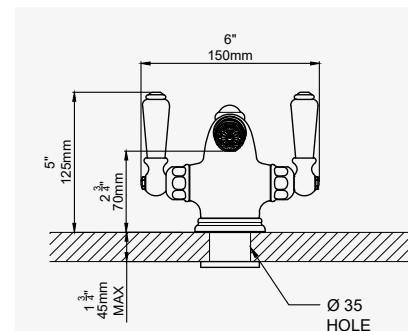

THE TRADITIONAL COLLECTION

BIDET MIXERS

TRADITIONAL - MONOBLOC BIDET MIXER with lever handles

CHROME	3685CP	£522.10
NICKEL	3685NI	£574.40
PEWTER	3685PF	£626.50
ENGLISH BRONZE	3685BZ	£652.70
GOLD	3685IG	£810.50
POLISHED BRASS	3685BR	£704.80
SATIN BRASS	3685SB	£704.80

Includes pop-up waste kit.