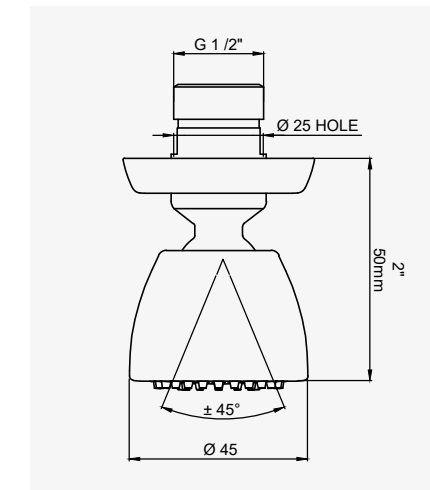

LANGBOURN - BODY SPRAY

CHROME	5870CP	£129.30
NICKEL	5870NI	£142.30
PEWTER	5870PF	£155.10
ENGLISH BRONZE	5870BZ	£161.60
GOLD	5870IG	£200.70
POLISHED BRASS	5870BR	£174.50
SATIN BRASS	5870SB	£174.50