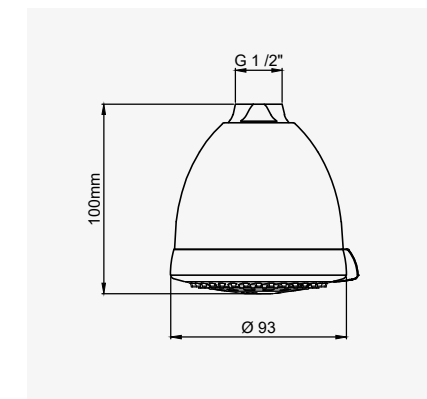

LANGBOURN - MULTI-FUNCTION SHOWER HEAD

CHROME	5800CP	£205.50
NICKEL	5800NI	£226.10
PEWTER	5800PF	£246.70

THE LANGBOURN COLLECTION 73