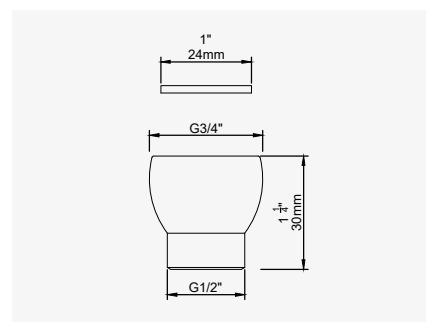

TRADITIONAL - SHOWER OUTLET - G 3/4" F X G 1/2" M

CHROME	5399CP	£24.00
NICKEL	5399NI	£26.40
PEWTER	5399PF	£28.90
ENGLISH BRONZE	5399BZ	£30.10
GOLD	5399IG	£37.20
POLISHED BRASS	5399BR	£32.40
SATIN BRASS	5399SB	£32.40