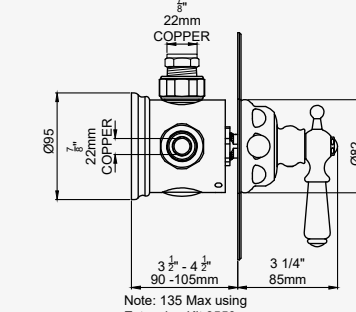

THE TRADITIONAL COLLECTION

SHOWER MIXERS

TRADITIONAL - CONCEALED THERMOSTATIC SHOWER MIXER without flow control with lever handle

Note: 135 Max using Extension Kit 3550

CHROME	5585CP	£1,069.30
NICKEL	5585NI	£1,103.60
PEWTER	5585PF	£1,138.00
ENGLISH BRONZE	5585BZ	£1,155.20
GOLD	5585IG	£1,259.10
POLISHED BRASS	5585BR	£1,189.50
SATIN BRASS	5585SB	£1,189.50
TRIM - CHROME	5585TCP	£343.60
TRIM - NICKEL	5585TNI	£377.90
TRIM - PEWTER	5585TPF	£412.30
TRIM - ENGLISH BRONZE	5585TBZ	£429.50
TRIM - GOLD	5585TIG	£533.40
TRIM - POLISHED BRASS	5585TBR	£463.80
TRIM - SATIN BRASS	5585TSB	£463.80
ROUGH	5585R	£725.70

TRADITIONAL - CONCEALED THERMOSTATIC SHOWER MIXER without flow control with crosstop handle