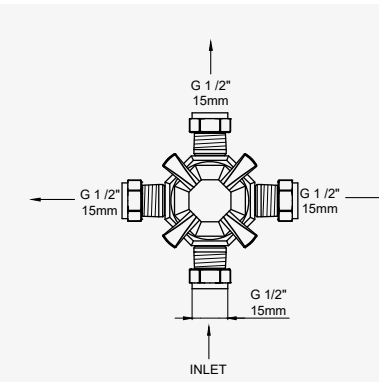

DECO - CONCEALED DIVERTER WITH 1 INLET 3 OUTLETS with crosstop handle

CHROME	5162CP	£646.40
NICKEL	5162NI	£682.80
PEWTER	5162PF	£719.10

TRIM - CHROME	3165TCP	£274.60
TRIM - NICKEL	3165TNI	£311.00
TRIM - PEWTER	3165TPF	£347.30
ROUGH	5562R	£371.80

THE DECO COLLECTION 37