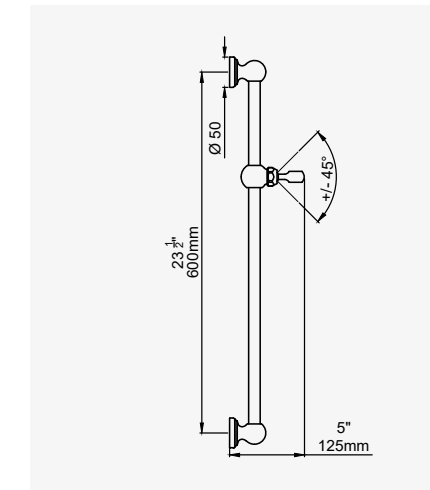

THE TRADITIONAL COLLECTION SHOWER ACCESSORIES

TRADITIONAL - SLIDING RAIL

CHROME	5540CP	£472.50
NICKEL	5540NI	£519.80
PEWTER	5540PF	£567.00
ENGLISH BRONZE	5540BZ	£590.60
GOLD	5540IG	£733.50
POLISHED BRASS	5540BR	£637.80
SATIN BRASS	5540SB	£637.80