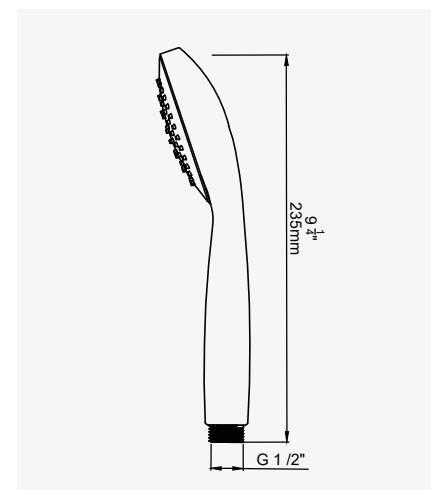

CHROME	5815CP	£94.20
NICKEL	5815NI	£103.70
PEWTER	5815PF	£113.00