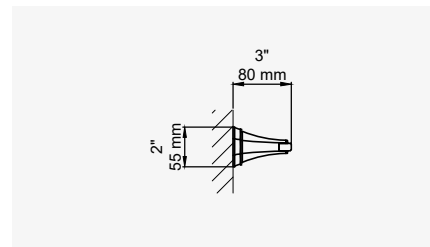

INDEX

GUARANTEE

THE DECO COLLECTION

DECO - 485MM TOWEL RAIL

CHROME	6140CP	£376.00
NICKEL	6140NI	£413.60
PEWTER	6140PF	£451.30

DECO - 640MM TOWEL RAIL

CHROME	6141CP	£405.00
NICKEL	6141NI	£445.40
PEWTER	6141PF	£485.90