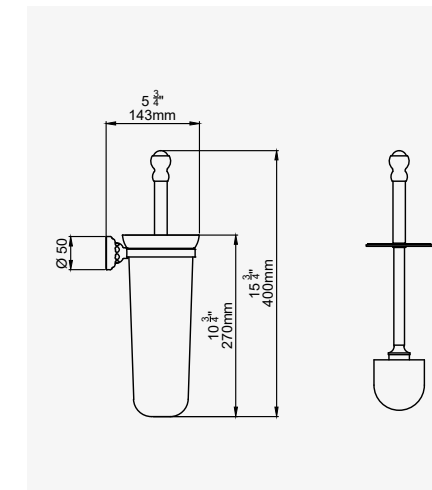

TRADITIONAL - WALL MOUNTED TOILET BRUSH HOLDER

CHROME	6938CP	£320.40
NICKEL	6938NI	£352.40
PEWTER	6938PF	£384.40
ENGLISH BRONZE	6938BZ	£400.40
GOLD	6938IG	£497.30
POLISHED BRASS	6938BR	£432.50
SATIN BRASS	6938SB	£432.50