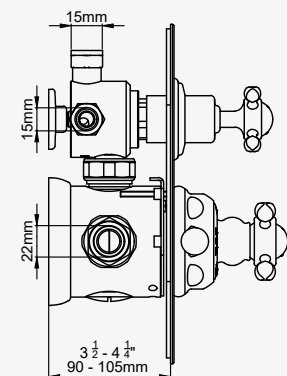

CHROME	5579CP	£1,351.60
NICKEL	5579NI	£1,394.70
PEWTER	5579PF	£1,437.90
ENGLISH BRONZE	5579BZ	£1,459.50
GOLD	5579IG	£1,590.00
POLISHED BRASS	5579BR	£1,502.60
SATIN BRASS	5579SB	£1,502.60
TRIM - CHROME	555TCP	£431.70
TRIM - NICKEL	555TNI	£474.80
TRIM - PEWTER	555TPF	£518.00
TRIM - ENGLISH BRONZE	555TBZ	£539.60
TRIM - GOLD	555TIG	£670.10
TRIM - POLISHED BRASS	555TBR	£582.70
TRIM - SATIN BRASS	555TSB	£582.70
ROUGH	5578R	£919.90