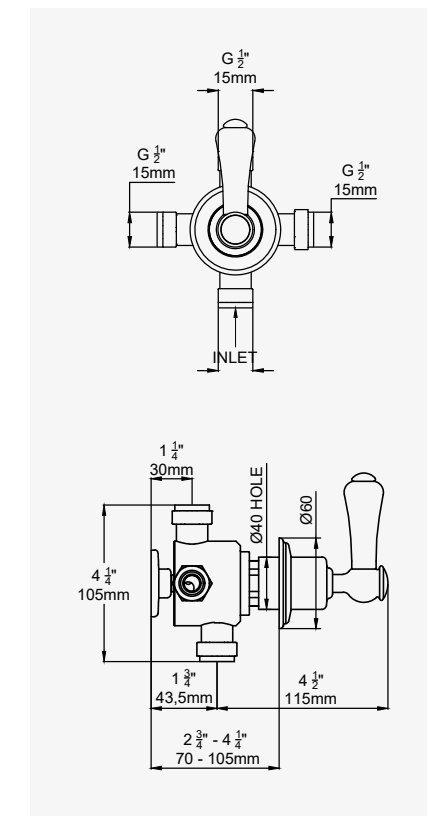

GEORGIAN - CONCEALED DIVERTER WITH 1 INLET 3 OUTLETS

CHROME	5762CP	£464.50
NICKEL	5762NI	£482.60
PEWTER	5762PF	£500.80
ENGLISH BRONZE	5762BZ	£598.30
GOLD	5762IG	£564.80
POLISHED BRASS	5762BR	£528.00
SATIN BRASS	5762SB	£528.00
TRIM - CHROME	3774TCP	£92.70
TRIM - NICKEL	3774TNI	£110.80
TRIM - PEWTER	3774TPF	£129.00
TRIM - ENGLISH BRONZE	3774TBZ	£138.10
TRIM - GOLD	3774TIG	£193.00
TRIM - POLISHED BRASS	3774TBR	£156.20
TRIM - SATIN BRASS	3774TSB	£156.20
ROUGH	5562R	£371.80

THE GEORGIAN COLLECTION 53