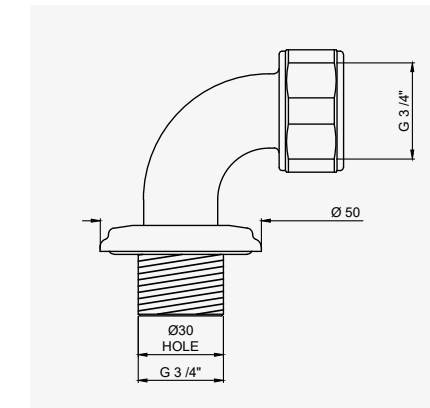

THE TRADITIONAL COLLECTION SHOWER ACCESSORIES

TRADITIONAL - EXPOSED THERMOSTATIC SHOWER MIXER - Top return elbow

CHROME	5397CP	£114.00
NICKEL	5397NI	£125.40
PEWTER	5397PF	£136.80
ENGLISH BRONZE	5397BZ	£142.50
GOLD	5397IG	£177.00
POLISHED BRASS	5397BR	£153.90
SATIN BRASS	5397SB	£153.90