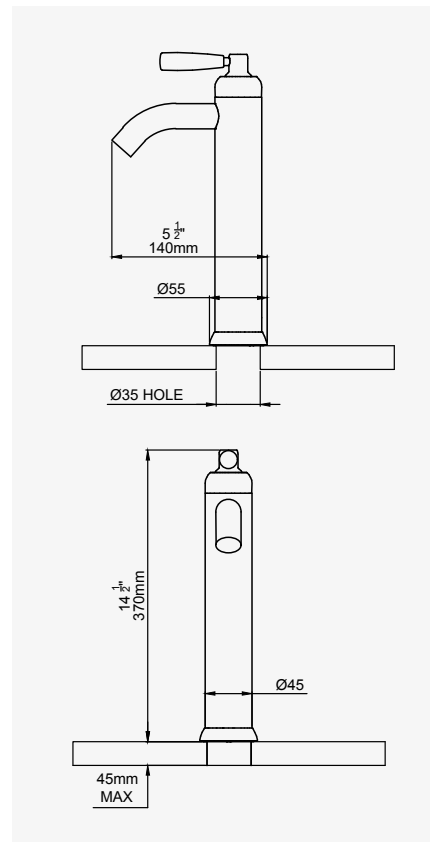

LANGBOURN - TALL SINGLE LEVER BASIN MIXER

CHROME	3871CP	£746.30
NICKEL	3871NI	£820.90
PEWTER	3871PF	£895.60
ENGLISH BRONZE	3871BZ	£932.80
GOLD	3871IG	£1,158.50
POLISHED BRASS	3871BR	£1,007.40
SATIN BRASS	3871SB	£1,007.40