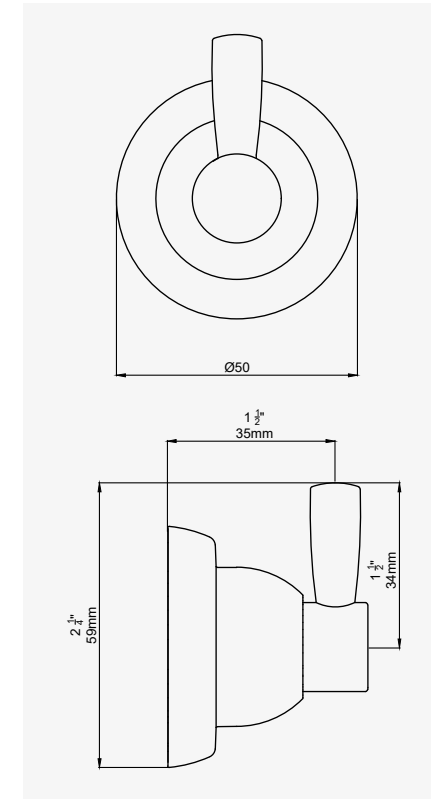

THE LANGBOURN COLLECTION ACCESSORIES

LANGBOURN - SINGLE ROBE HOOK

CHROME	6421CP	£64.50
NICKEL	6421NI	£71.00
PEWTER	6421PF	£77.40
ENGLISH BRONZE	6421BZ	£80.70
GOLD	6421IG	£100.10
POLISHED BRASS	6421BR	£87.10
SATIN BRASS	6421SB	£87.10