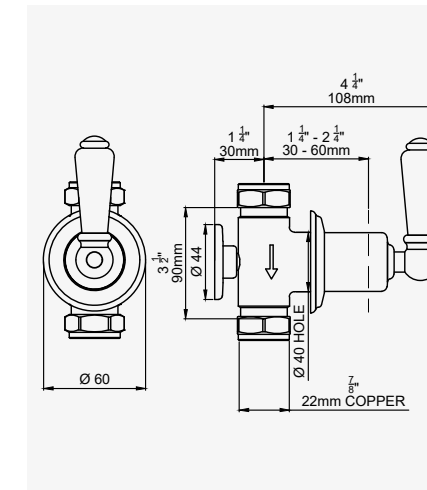

TRADITIONAL - SINGLE 3/4" WALL VALVE with lever handle

CHROME	3240CP	£181.70
NICKEL	3240NI	£199.80
PEWTER	3240PF	£218.00
ENGLISH BRONZE	3240BZ	£227.10
GOLD	3240IG	£282.00
POLISHED BRASS	3240BR	£245.20
SATIN BRASS	3240SB	£245.20
TRIM - CHROME	3240TCP	£92.70
TRIM - NICKEL	3240TNI	£110.80
TRIM - PEWTER	3240TPF	£129.00
TRIM - ENGLISH BRONZE	3240TBZ	£138.10
TRIM - GOLD	3240TIG	£193.00
TRIM - POLISHED BRASS	3240TBR	£156.20
TRIM - SATIN BRASS	3240TSB	£156.20
ROUGH	3240R	£89.00