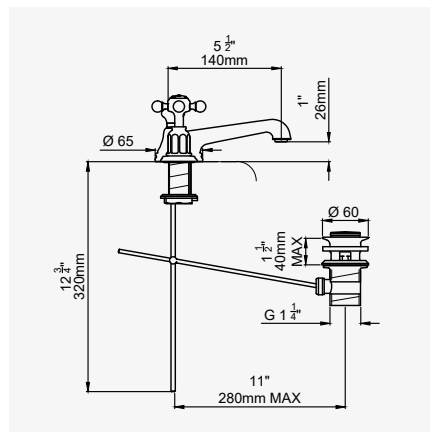

LEVER HANDLES

INDEX

GUARANTEE

THE TRADITIONAL COLLECTION

TRADITIONAL - THREE HOLE DECK MOUNTED BASIN MIXER with crosstop handles

CHROME	3706CP	£603.00
NICKEL	3706NI	£663.20
PEWTER	3706PF	£723.50
ENGLISH BRONZE	3706BZ	£753.70
GOLD	3706IG	£936.00
POLISHED BRASS	3706BR	£813.90
SATIN BRASS	3706SB	£813.90