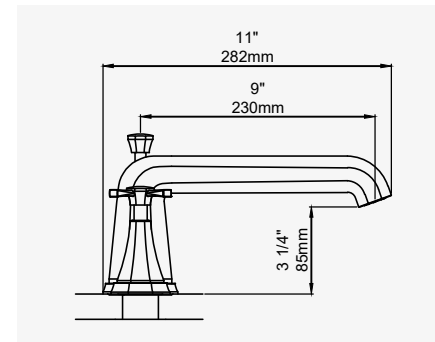

CHROME	3149CP	£1,932.40
NICKEL	3149NI	£2,125.70
PEWTER	3149PF	£2,318.80

EASY CLEAN OPTION

CHROME	3153CP	£1,994.70
NICKEL	3153NI	£2,194.10
PEWTER	3153PF	£2,393.60