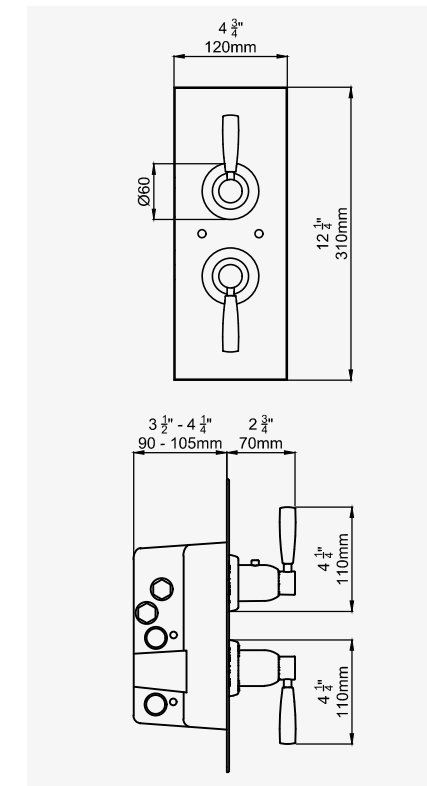

LANGBOURN - CONCEALED THERMOSTATIC SHOWER MIXER with diverter

CHROME	5921CP	£1,342.90
NICKEL	5921NI	£1,414.00
PEWTER	5921PF	£1,485.00
ENGLISH BRONZE	5921BZ	£1,520.60
GOLD	5921IG	£1,735.40
POLISHED BRASS	5921BR	£1,591.50
SATIN BRASS	5921SB	£1,591.50
TRIM - CHROME	5921TCP	£710.40
TRIM - NICKEL	5921TNI	£781.50
TRIM - PEWTER	5921TPF	£852.50
TRIM - ENGLISH BRONZE	5921TBZ	£888.10
TRIM - GOLD	5921TIG	£1,102.90
TRIM - POLISHED BRASS	5921TBR	£959.00
TRIM - SATIN BRASS	5921TSB	£959.00
ROUGH	5421R	£632.50

69

THE LANGBOURN COLLECTION