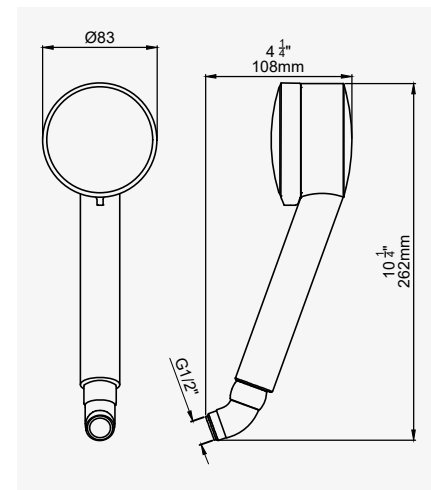

CHROME	5810CP	£187.60
NICKEL	5810NI	£206.40
PEWTER	5810PF	£225.10

LANGBOURN - EASY CLEAN HANDSHOWER