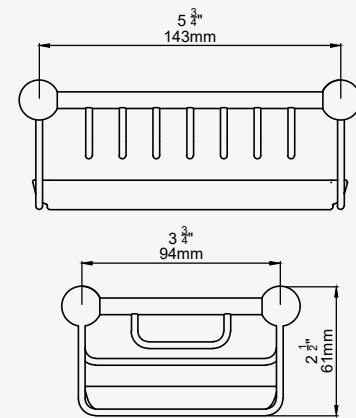

WASTES

BRASSWARE FINISHES

LEVER HANDLES

INDEX

GUARANTEE

126

THE TRADITIONAL COLLECTION

TRADITIONAL - FREESTANDING SOAP TRAY