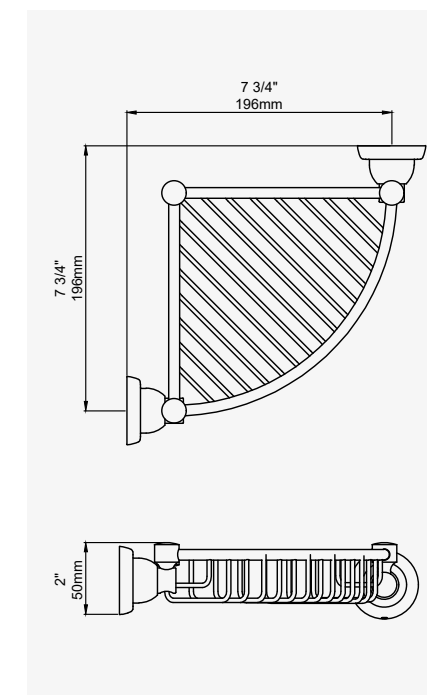

CHROME	6473CP	£233.80
NICKEL	6473NI	£257.20
PEWTER	6473PF	£280.50
ENGLISH BRONZE	6473BZ	£292.20
GOLD	6473IG	£363.00
POLISHED BRASS	6473BR	£315.60
SATIN BRASS	6473SB	£315.60

LANGBOURN - CORNER BASKET

CHROME	6416CP	£225.30
NICKEL	6416NI	£247.90
PEWTER	6416PF	£270.40
ENGLISH BRONZE	6416BZ	£281.60
GOLD	6416IG	£349.80
POLISHED BRASS	6416BR	£304.20
SATIN BRASS	6416SB	£304.20