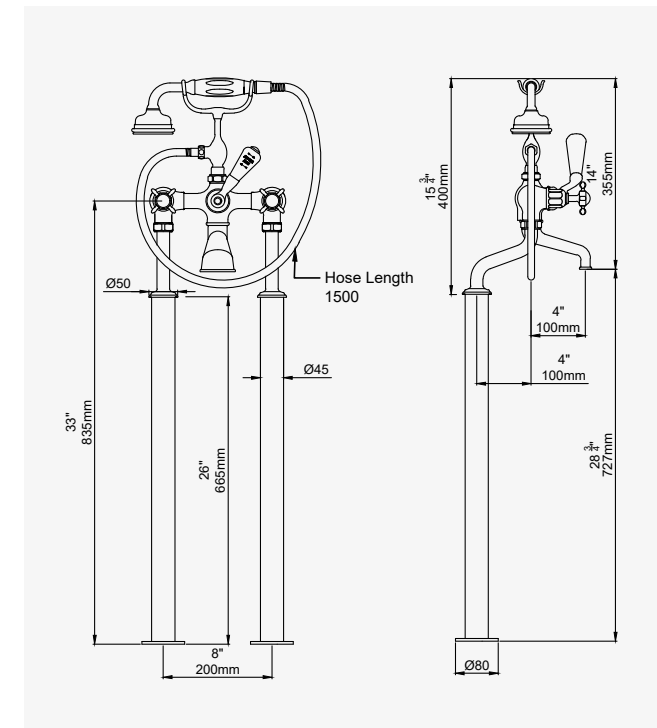

TRADITIONAL - FREESTANDING BATH SHOWER MIXER with handshower and crosstop handles

CHROME	3521/1CP	£1,747.30
NICKEL	3521/1NI	£1,922.00
PEWTER	3521/1PF	£2,096.70
ENGLISH BRONZE	3521/1BZ	£2,184.10
GOLD	3521/1IG	£2,712.60
POLISHED BRASS	3521/1BR	£2,358.70
SATIN BRASS	3521/1SB	£2,358.70

EASY CLEAN OPTION

CHROME	3521/2CP	£1,771.40
NICKEL	3521/2NI	£1,948.40
PEWTER	3521/2PF	£2,125.60
ENGLISH BRONZE	3521/2BZ	£2,214.30
GOLD	3521/2IG	£2,750.00
POLISHED BRASS	3521/2BR	£2,391.20
SATIN BRASS	3521/2SB	£2,391.20

THE STORY CRAFT TELLS

CONTENTS

THE PERRIN & ROWE STORY

THE PERRIN & ROWE PROMISE

THE ARMSTRONG COLLECTION

THE DECO COLLECTION

THE GEORGIAN COLLECTION

THE LANGBOURN COLLECTION

THE TRADITIONAL COLLECTION

WASTES

BRASSWARE FINISHES

LEVER HANDLES

INDEX

GUARANTEE