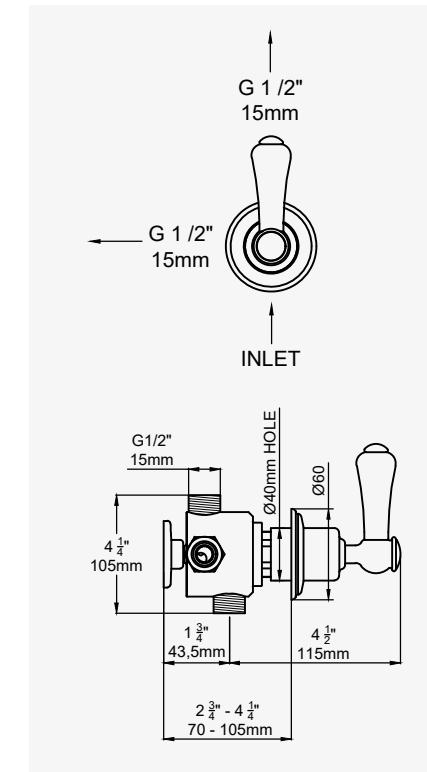

THE GEORGIAN COLLECTION SHOWER ACCESSORIES

GEORGIAN - CONCEALED DIVERTER WITH 1 INLET 2 OUTLETS with shut off

CHROME	5322CP	£321.40
NICKEL	5322NI	£339.50
PEWTER	5322PF	£357.70
ENGLISH BRONZE	5322BZ	£410.50
GOLD	5322IG	£421.70
POLISHED BRASS	5322BR	£384.90
SATIN BRASS	5322SB	£384.90
TRIM - CHROME	3774TCP	£92.70
TRIM - NICKEL	3774TNI	£110.80
TRIM - PEWTER	3774TPF	£129.00
TRIM - ENGLISH BRONZE	3774TBZ	£138.10
TRIM - GOLD	3774TIG	£193.00
TRIM - POLISHED BRASS	3774TBR	£156.20
TRIM - SATIN BRASS	3774TSB	£156.20
ROUGH	5322R	£228.70