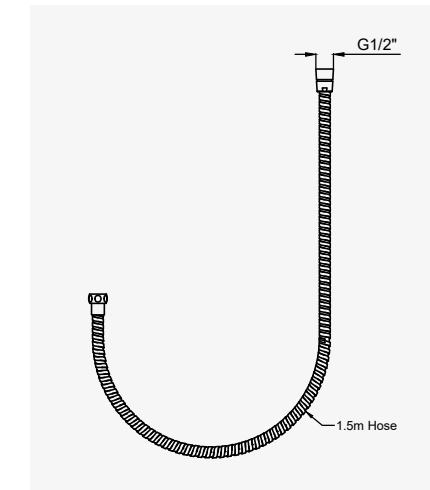

THE LANGBOURN COLLECTION SHOWER ACCESSORIES

LANGBOURN - HANDSHOWER HOSE

CHROME	5835CP	£59.40
NICKEL	5835NI	£65.40
PEWTER	5835PF	£71.30
ENGLISH BRONZE	5835BZ	£74.30
GOLD	5835IG	£92.30
POLISHED BRASS	5835BR	£80.20
SATIN BRASS	5835SB	£80.20