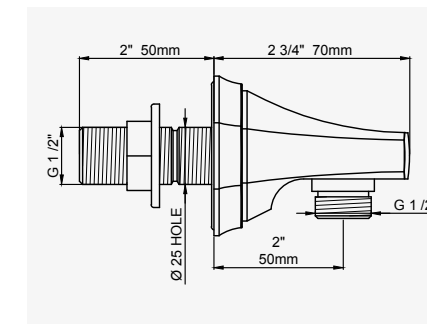

CHROME	5146CP	£212.20
NICKEL	5146NI	£233.50
PEWTER	5146PF	£254.70