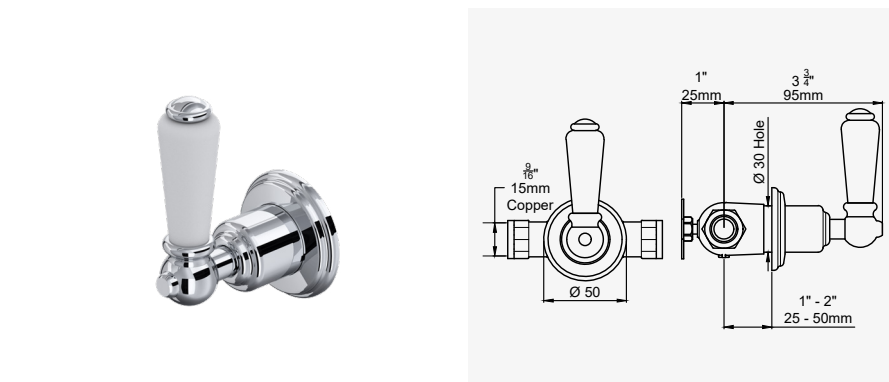

LEVER HANDLES

INDEX

GUARANTEE

108

THE TRADITIONAL COLLECTION

TRADITIONAL - 19MM EXTENSION FOR 3/4" WALL VALVES

ROUGH	3233	£27.20
-------	------	--------

TRADITIONAL - SINGLE 1/2" WALL VALVE with lever handle