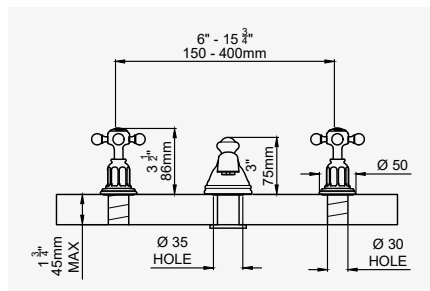

LEVER HANDLES

INDEX

GUARANTEE

THE TRADITIONAL COLLECTION

TRADITIONAL - THREE HOLE DECK MOUNTED BASIN MIXER with crosstop handles

CHROME	3706CP	£603.00
NICKEL	3706NI	£663.20
PEWTER	3706PF	£723.50
ENGLISH BRONZE	3706BZ	£753.70
GOLD	3706IG	£936.00
POLISHED BRASS	3706BR	£813.90
SATIN BRASS	3706SB	£813.90