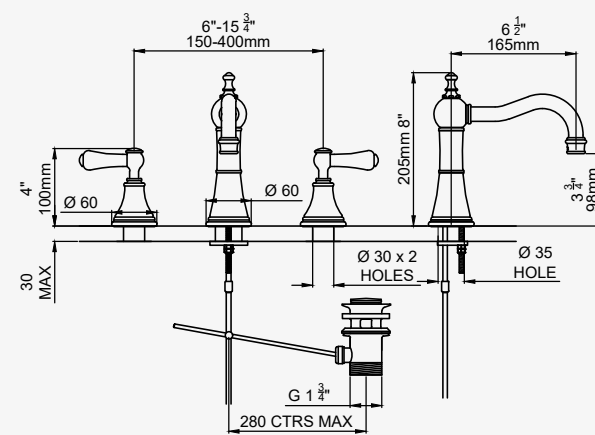

GEORGIAN - THREE HOLE DECK MOUNTED BASIN MIXER

CHROME	3723CP	£692.90
NICKEL	3723NI	£762.20
PEWTER	3723PF	£831.50
ENGLISH BRONZE	3723BZ	£866.20
GOLD	3723IG	£1,075.80
POLISHED BRASS	3723BR	£935.50
SATIN BRASS	3723SB	£935.50

Includes pop-up waste kit.