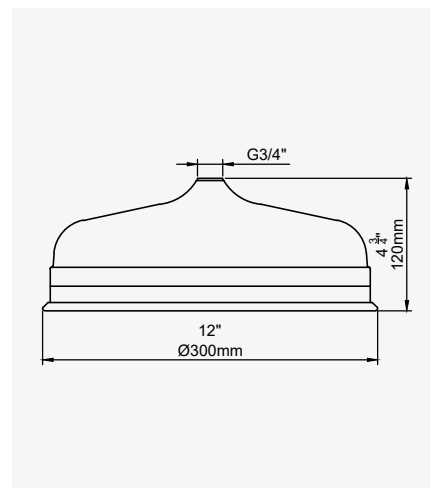

TRADITIONAL - 12" SHOWER ROSE

CHROME	5204CP	£452.10
NICKEL	5204NI	£497.40
PEWTER	5204PF	£542.60
ENGLISH BRONZE	5204BZ	£565.20
GOLD	5204IG	£702.00
POLISHED BRASS	5204BR	£610.40
SATIN BRASS	5204SB	£610.40