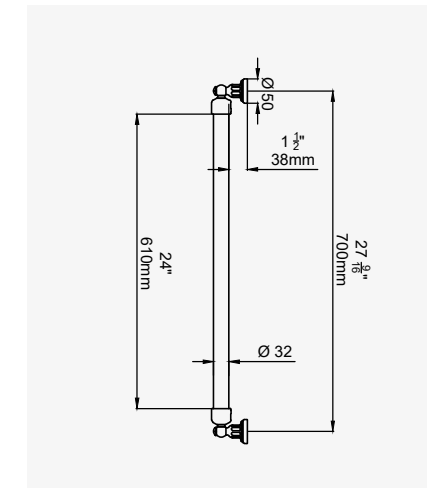

TRADITIONAL - 700MM GRAB RAIL

CHROME	6911CP	£264.60
NICKEL	6911NI	£291.10
PEWTER	6911PF	£317.50
ENGLISH BRONZE	6911BZ	£330.70
GOLD	6911IG	£410.80
POLISHED BRASS	6911BR	£357.20
SATIN BRASS	6911SB	£357.20