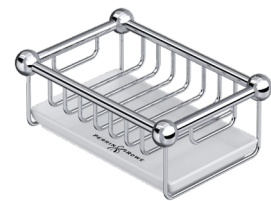

WASTES

BRASSWARE FINISHES

LEVER HANDLES

INDEX

GUARANTEE

126

THE TRADITIONAL COLLECTION

TRADITIONAL - FREESTANDING SOAP TRAY