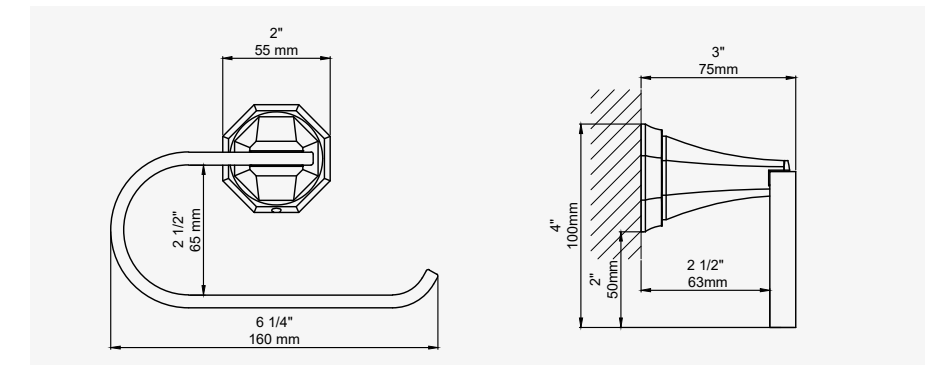

DECO - TOILET PAPER HOLDER

CHROME	6148CP	£240.30
NICKEL	6148NI	£264.30
PEWTER	6148PF	£288.40