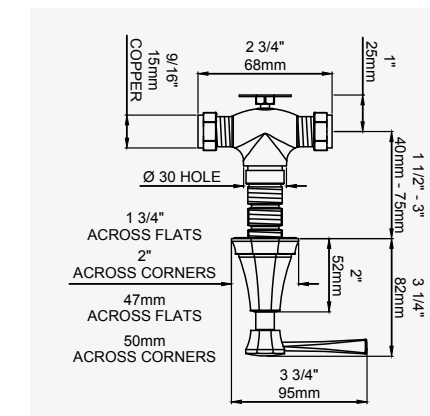

DECO - THREE HOLE WALL MOUNTED BASIN MIXER with lever handles

CHROME	3170CP	£912.50
NICKEL	3170NI	£1,003.80
PEWTER	3170PF	£1,095.00

TRIM - CHROME	3170TCP	£690.70
TRIM - NICKEL	3170TNI	£782.00
TRIM - PEWTER	3170TPF	£873.20
ROUGH	3170R	£221.80