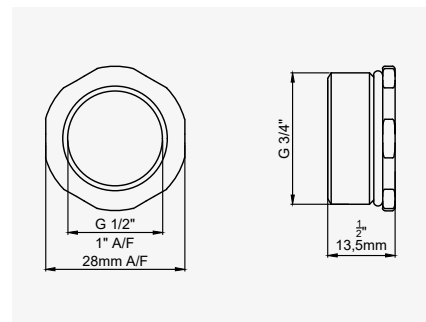

CHROME	5082CP	£31.30
NICKEL	5082NI	£34.40
PEWTER	5082PF	£37.60
ENGLISH BRONZE	5082BZ	£39.10
GOLD	5082IG	£48.50
POLISHED BRASS	5082BR	£42.20
SATIN BRASS	5082SB	£42.20

TRADITIONAL - SHOWER OUTLET - G 1/2" F X G 3/4" M