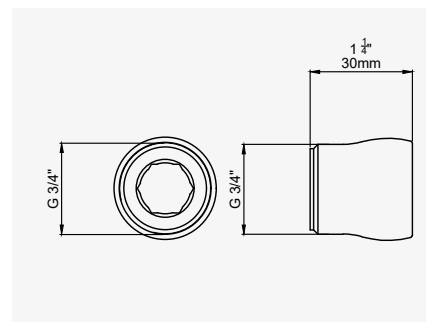

TRADITIONAL - SHOWER OUTLET - G3/4" M X G3/4" F

CHROME	5390CP	£24.00
NICKEL	5390NI	£26.40
PEWTER	5390PF	£28.90
ENGLISH BRONZE	5390BZ	£30.10
GOLD	5390IG	£37.20
POLISHED BRASS	5390BR	£32.40
SATIN BRASS	5390SB	£32.40