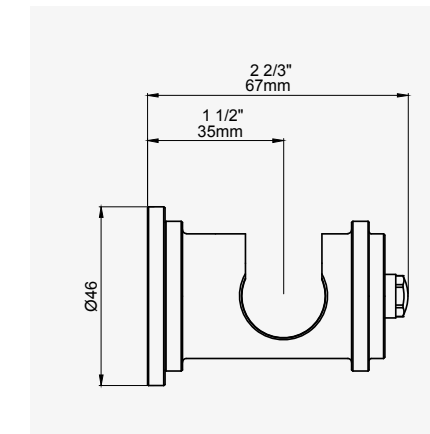

ARMSTRONG - PARKING BRACKET

CHROME	5600CP	£172.20
NICKEL	5600NI	£189.50
PEWTER	5600PF	£206.60
ENGLISH BRONZE	5600BZ	£215.20
GOLD	5600IG	£267.30
POLISHED BRASS	5600BR	£232.50
SATIN BRASS	5600SB	£232.50

15

THE ARMSTRONG COLLECTION