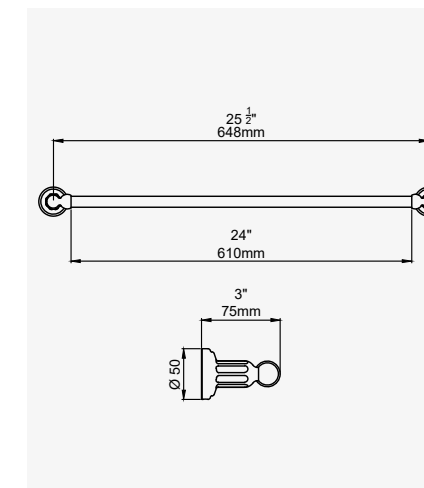

TRADITIONAL - 648MM SINGLE TOWEL RAIL

CHROME	6941CP	£148.20
NICKEL	6941NI	£163.10
PEWTER	6941PF	£177.80
ENGLISH BRONZE	6941BZ	£185.30
GOLD	6941IG	£230.00
POLISHED BRASS	6941BR	£200.00
SATIN BRASS	6941SB	£200.00

129

THE TRADITIONAL COLLECTION