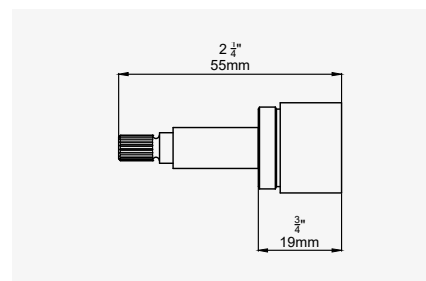

LANGBOURN - 19MM EXTENSION FOR 3/4" WALL VALVES

ROUGH	3233	£27.20