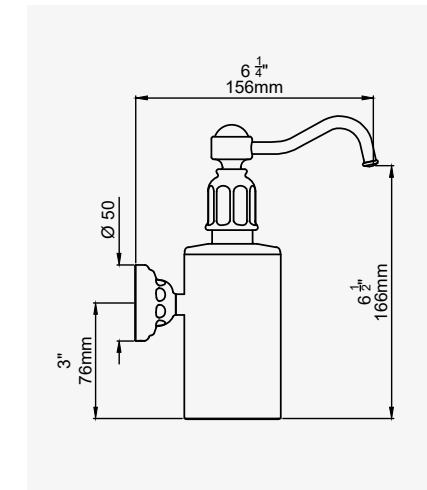

THE TRADITIONAL COLLECTION ACCESSORIES

TRADITIONAL - WALL MOUNTED SOAP DISPENSER

CHROME	6973CP	£233.80
NICKEL	6973NI	£257.20
PEWTER	6973PF	£280.50
ENGLISH BRONZE	6973BZ	£292.20
GOLD	6973IG	£363.00
POLISHED BRASS	6973BR	£315.60
SATIN BRASS	6973SB	£315.60