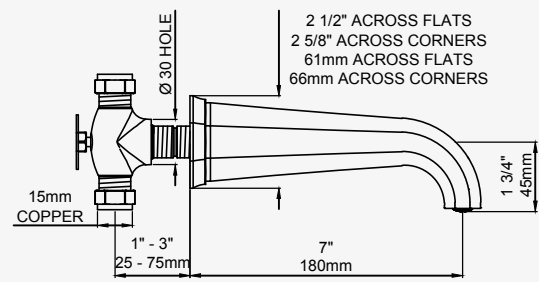

THE DECO COLLECTION 25

THE DECO COLLECTION

BASIN MIXERS

DECO - THREE HOLE WALL MOUNTED BASIN MIXER with crosstop handles

CHROME	3171CP	£912.50
NICKEL	3171NI	£1,003.80
PEWTER	3171PF	£1,095.00
TRIM - CHROME	3171TCP	£690.70
TRIM - NICKEL	3171TNI	£782.00
TRIM - PEWTER	3171TPF	£873.20
ROUGH	3171R	£221.80