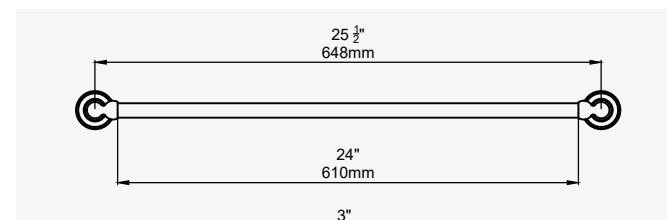

GEORGIAN - 495MM TOWEL RAIL

CHROME	6640CP	£143.40
NICKEL	6640NI	£157.70
PEWTER	6640PF	£172.10
ENGLISH BRONZE	6640BZ	£179.20
GOLD	6640IG	£222.60
POLISHED BRASS	6640BR	£193.50
SATIN BRASS	6640SB	£193.50

GEORGIAN - 648MM TOWEL RAIL