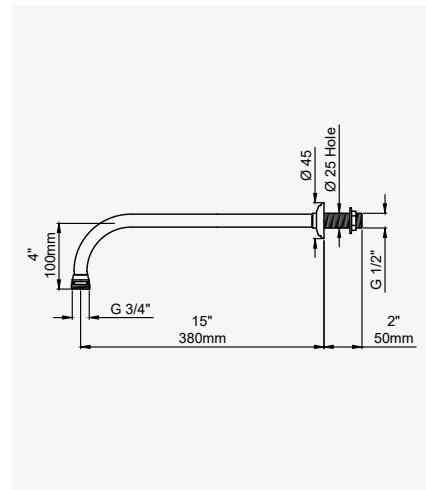

GUARANTEE

114

THE TRADITIONAL COLLECTION

TRADITIONAL - OVERHEAD SHOWER ARM - G 1/2" X 380MM X G 3/4"

CHROME	5384CP	£198.30
NICKEL	5384NI	£218.10
PEWTER	5384PF	£237.90
ENGLISH BRONZE	5384BZ	£247.90
GOLD	5384IG	£307.80
POLISHED BRASS	5384BR	£267.70
SATIN BRASS	5384SB	£267.70