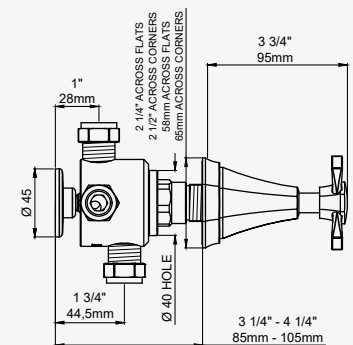

DECO - CONCEALED DIVERTER WITH 1 INLET 2 OUTLETS with crosstop handle and shut off

CHROME	5193CP	£503.30
NICKEL	5193NI	£539.70
PEWTER	5193PF	£576.00

TRIM - CHROME	3165TCP	£274.60
TRIM - NICKEL	3165TNI	£311.00
TRIM - PEWTER	3165TPF	£347.30
ROUGH	5322R	£228.70