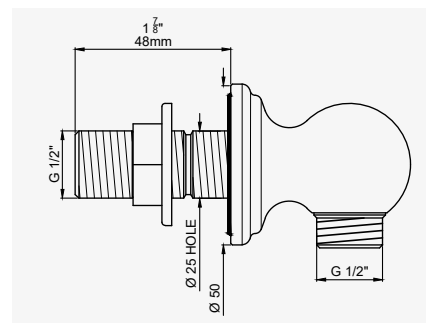

TRADITIONAL - WALL OUTLET

CHROME	5546CP	£112.60
NICKEL	5546NI	£123.80
PEWTER	5546PF	£135.10
ENGLISH BRONZE	5546BZ	£140.70
GOLD	5546IG	£174.70
POLISHED BRASS	5546BR	£152.00
SATIN BRASS	5546SB	£152.00