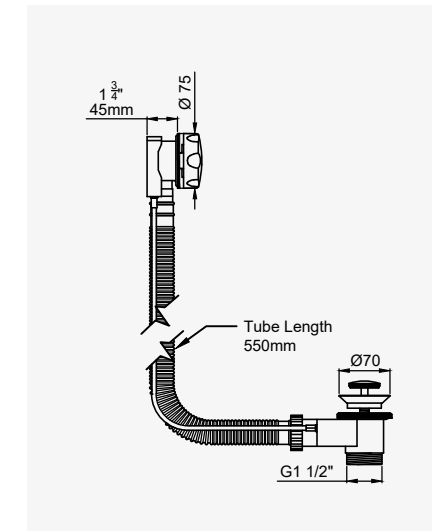

WASTES - BATH POP-UP WASTE AND OVERFLOW with concealed pipes - 550mm

CHROME	6741CP	£184.40
NICKEL	6741NI	£202.90
PEWTER	6741PF	£221.30
ENGLISH BRONZE	6741BZ	£230.50
GOLD	6741IG	£286.30