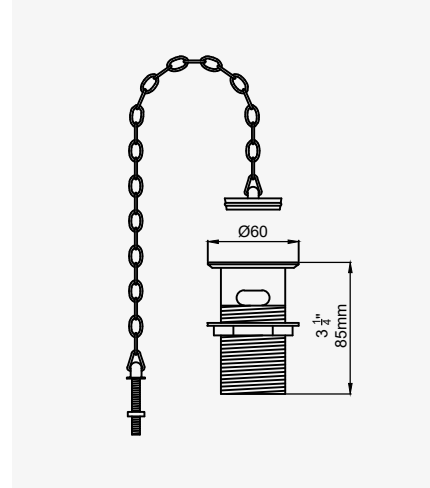

THE TRADITIONAL
COLLECTION

WASTES

BRASSWARE FINISHES

LEVER HANDLES

INDEX

GUARANTEE

WASTES BASIN WASTES

WASTES - 1 1/4" BASIN WASTE METAL PLUG STAY & CHAIN, 60mm diameter flange, 85mm tail - slotted