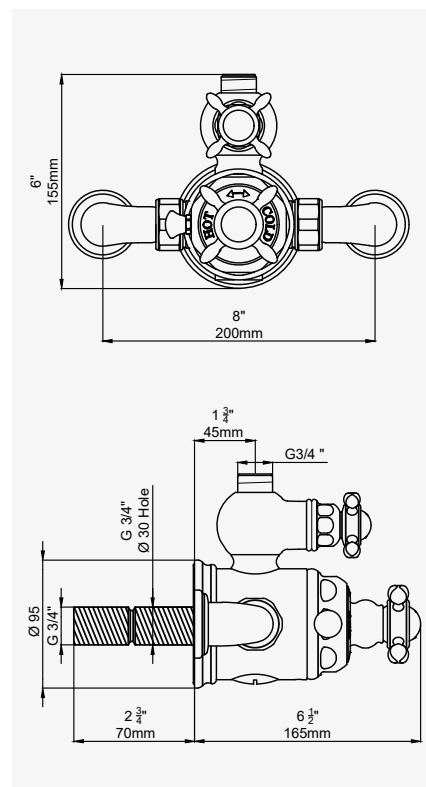

TRADITIONAL - EXPOSED THERMOSTATIC SHOWER MIXER with flow control with crosstop handles

CHROME	5552CP	£1,251.00
NICKEL	5552NI	£1,376.00
PEWTER	5552PF	£1,501.10
ENGLISH BRONZE	5552BZ	£1,563.70
GOLD	5552IG	£1,942.10
POLISHED BRASS	5552BR	£1,688.80
SATIN BRASS	5552SB	£1,688.80