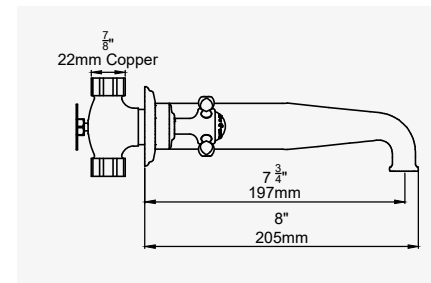

THE TRADITIONAL COLLECTION

BATH FILLERS

TRADITIONAL - THREE HOLE WALL MOUNTED BATH FILLER with crosstop handles

CHROME	3581CP	£701.60
NICKEL	3581NI	£771.80
PEWTER	3581PF	£842.00
ENGLISH BRONZE	3581BZ	£877.10
GOLD	3581IG	£1,089.20
POLISHED BRASS	3581BR	£947.10
SATIN BRASS	3581SB	£947.10
TRIM - CHROME	3581TCP	£437.60
TRIM - NICKEL	3581TNI	£507.80
TRIM - PEWTER	3581TPF	£578.00
TRIM - ENGLISH BRONZE	3581TBZ	£613.10
TRIM - GOLD	3581TIG	£825.20
TRIM - POLISHED BRASS	3581TBR	£683.10
TRIM - SATIN BRASS	3581TSB	£683.10
ROUGH	3801R	£264.00