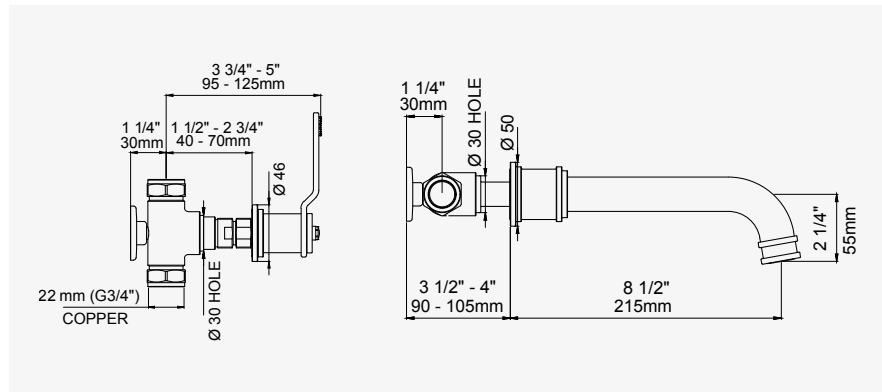

LEVER HANDLES

INDEX

GUARANTEE

12

THE ARMSTRONG COLLECTION

ARMSTRONG - THREE HOLE WALL MOUNTED BATH FILLER

CHROME	3651CP	£802.70	TRIM - CHROME	3651TCP	£451.10
NICKEL	3651NI	£883.00	TRIM - NICKEL	3651TNI	£531.40
PEWTER	3651PF	£963.20	TRIM - PEWTER	3651TPF	£611.60
ENGLISH BRONZE	3651BZ	£1,003.40	TRIM - ENGLISH BRONZE	3651TBZ	£651.80
GOLD	3651IG	£1,246.20	TRIM - GOLD	3651TIG	£894.60
POLISHED BRASS	3651BR	£1,083.70	TRIM - POLISHED BRASS	3651TBR	£732.10
SATIN BRASS	3651SB	£1,083.70	TRIM - SATIN BRASS	3651TSB	£732.10
			ROUGH	3651R	£351.60