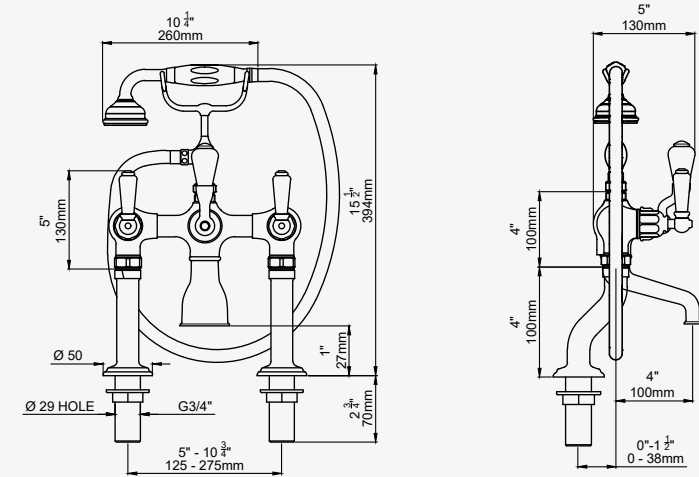

TRADITIONAL - DECK MOUNTED BATH SHOWER MIXER with handshower and lever handles

CHROME	3500/1CP	£1,157.70
NICKEL	3500/1NI	£1,273.40
PEWTER	3500/1PF	£1,389.20
ENGLISH BRONZE	3500/1BZ	£1,447.10
GOLD	3500/1IG	£1,797.30
POLISHED BRASS	3500/1BR	£1,562.80
SATIN BRASS	3500/1SB	£1,562.80