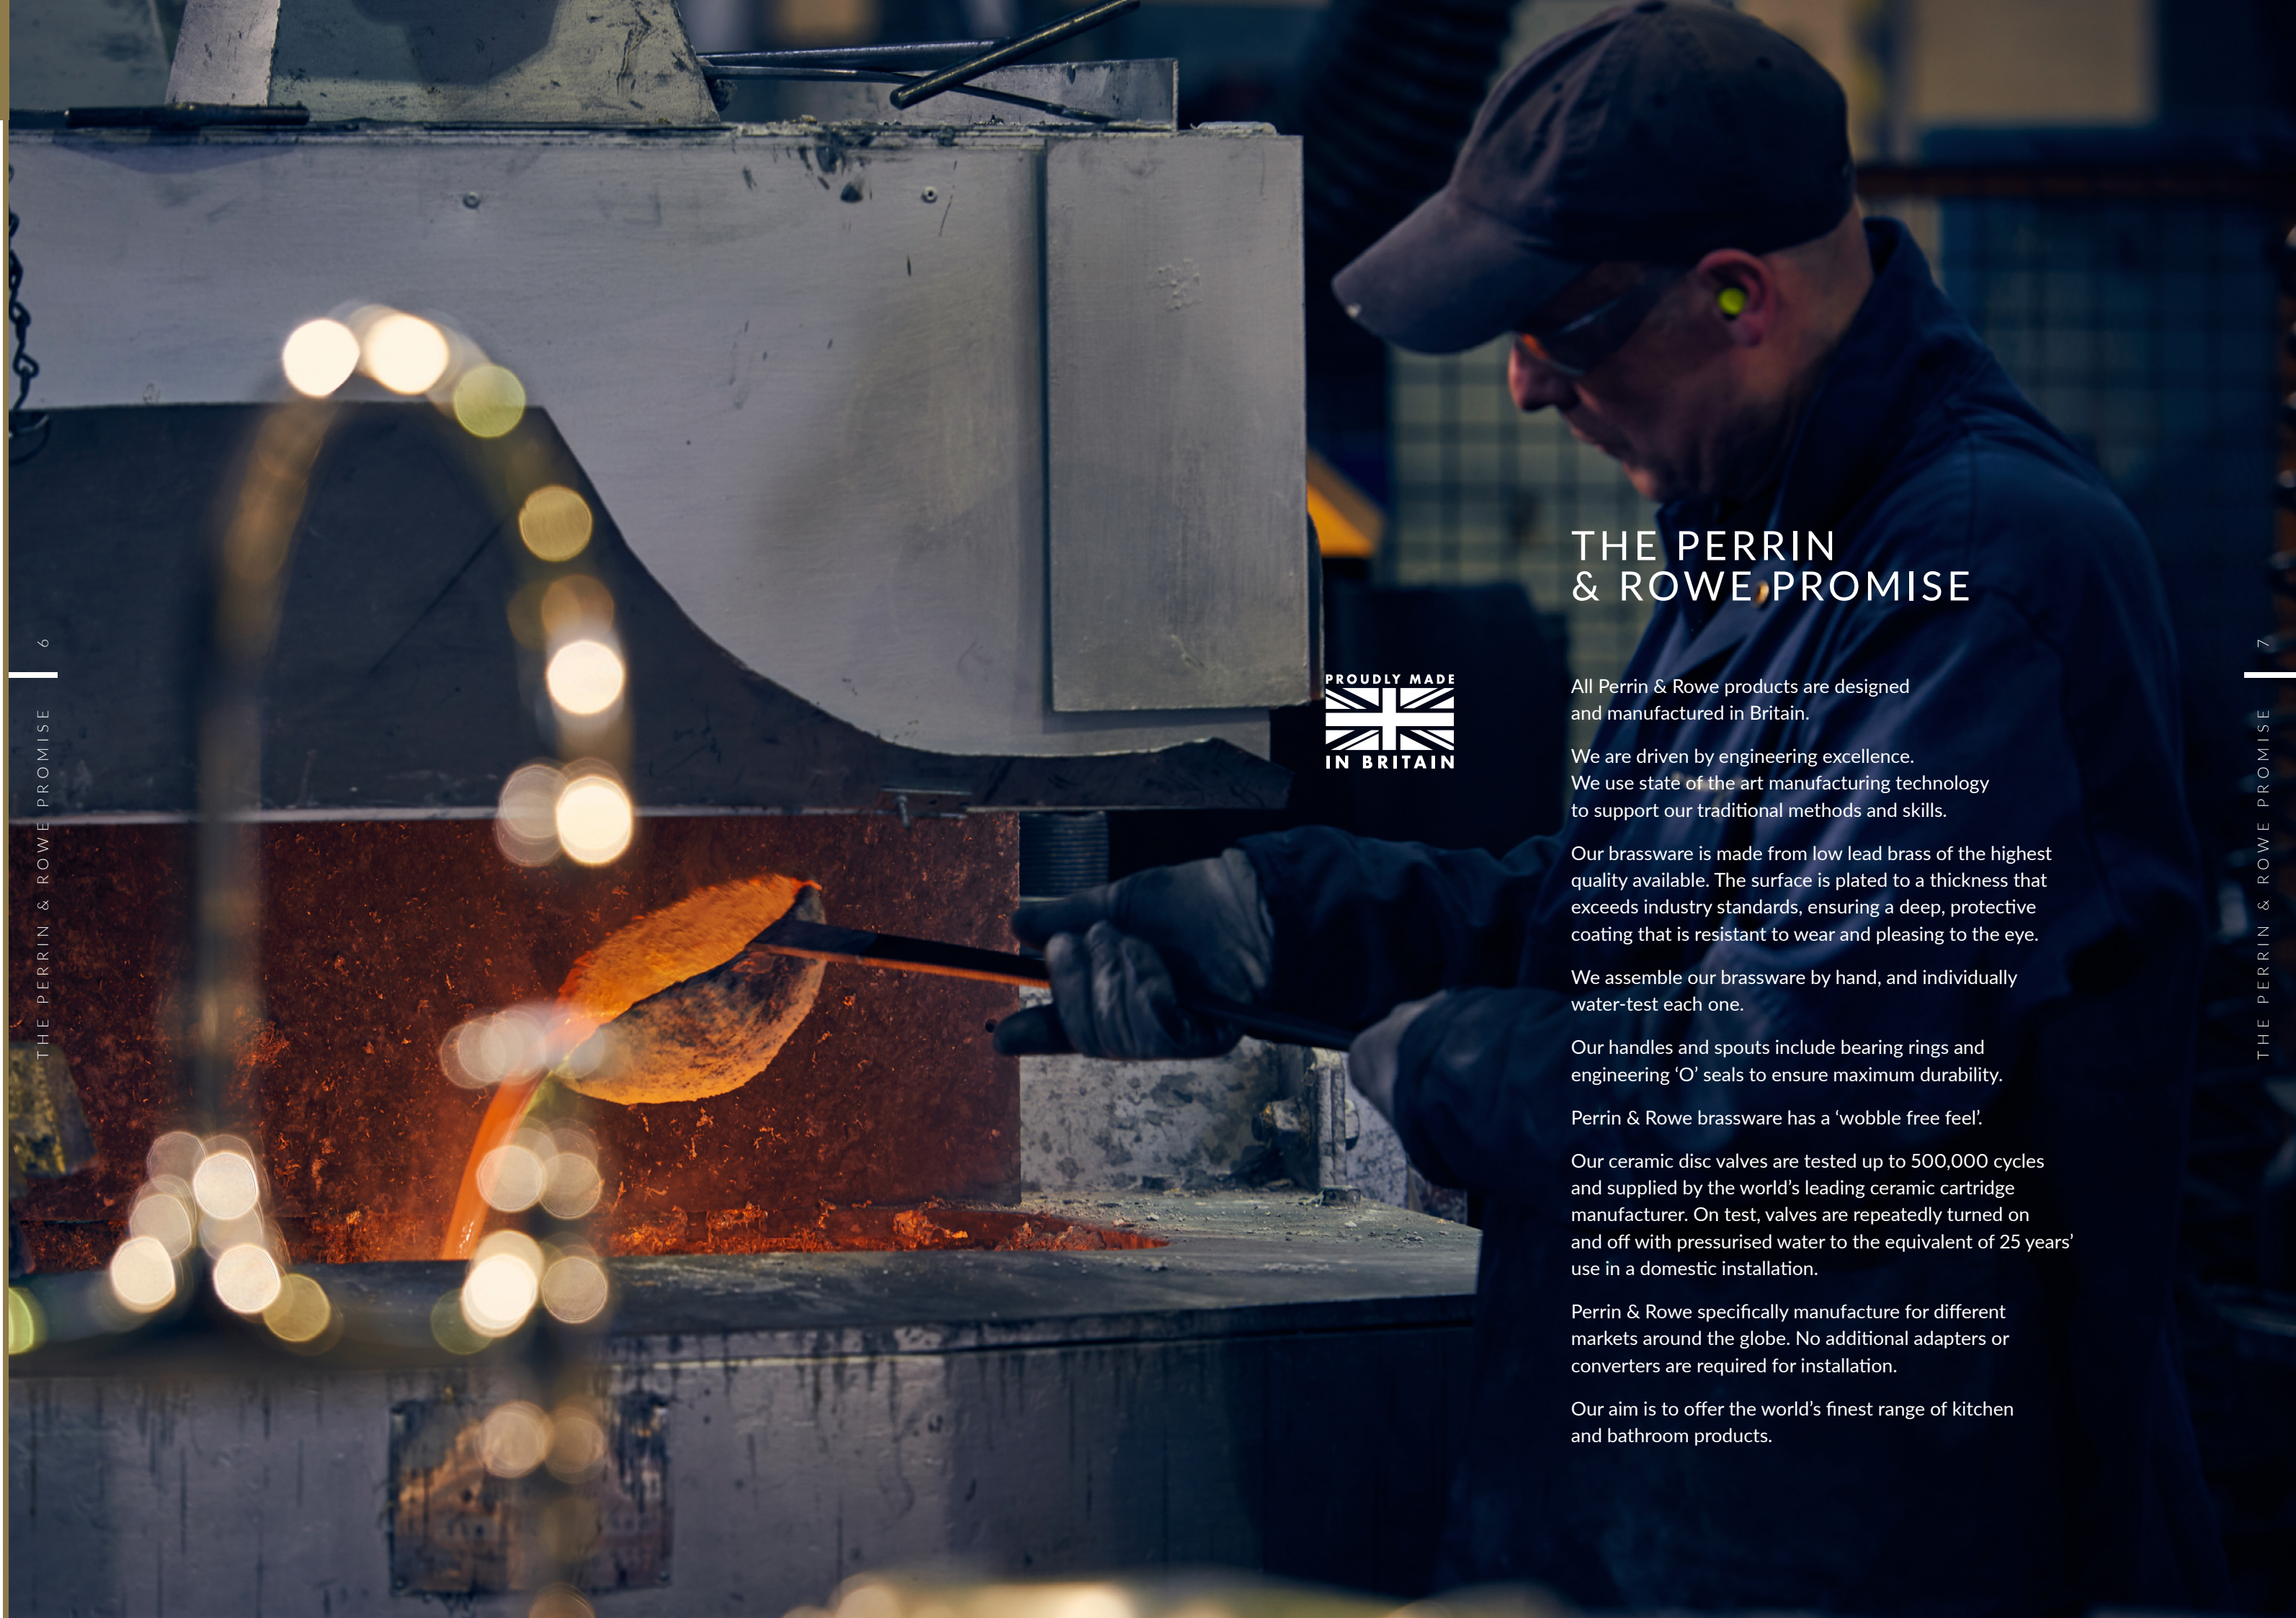

THE PERRIN & ROWE PROMISE 6

THE PERRIN & ROWE PROMISE

All Perrin & Rowe products are designed and manufactured in Britain.

We are driven by engineering excellence. We use state of the art manufacturing technology to support our traditional methods and skills.