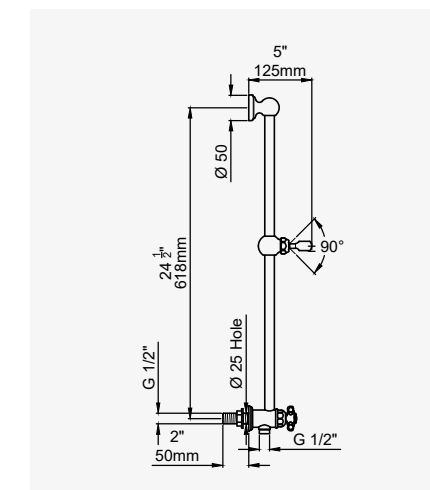

TRADITIONAL - SLIDING RAIL with shut off and crosstop handle

CHROME	5536CP	£578.30
NICKEL	5536NI	£636.20
PEWTER	5536PF	£693.90
ENGLISH BRONZE	5536BZ	£722.90
GOLD	5536IG	£897.80
POLISHED BRASS	5536BR	£780.70
SATIN BRASS	5536SB	£780.70

117

THE TRADITIONAL COLLECTION