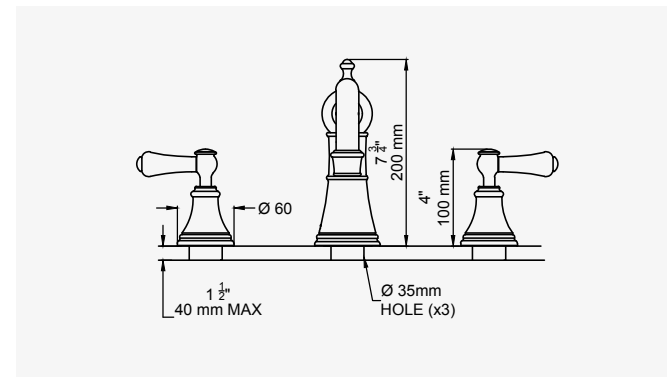

THE GEORGIAN COLLECTION

BATH FILLERS

GEORGIAN - THREE HOLE DECK MOUNTED BATH FILLER

CHROME	3757CP	£768.50
NICKEL	3757NI	£845.40
PEWTER	3757PF	£922.20
ENGLISH BRONZE	3757BZ	£960.70
GOLD	3757IG	£1,193.10
POLISHED BRASS	3757BR	£1,037.50
SATIN BRASS	3757SB	£1,037.50

GEORGIAN - THREE HOLE WALL MOUNTED BATH FILLER

CHROME	3783CP	£624.30
NICKEL	3783NI	£686.80
PEWTER	3783PF	£749.10
ENGLISH BRONZE	3783BZ	£780.40
GOLD	3783IG	£969.20
POLISHED BRASS	3783BR	£842.80
SATIN BRASS	3783SB	£842.80
TRIM - CHROME	3783TCP	£360.30
TRIM - NICKEL	3783TNI	£422.80
TRIM - PEWTER	3783TPF	£485.10
TRIM - ENGLISH BRONZE	3783TBZ	£516.40
TRIM - GOLD	3783TIG	£705.20
TRIM - POLISHED BRASS	3783TBR	£578.80
TRIM - SATIN BRASS	3783TSB	£578.80
ROUGH	3800R	£264.00

THE GEORGIAN COLLECTION

BATH SHOWER MIXERS

GEORGIAN - FOUR HOLE DECK MOUNTED BATH SET

CHROME	3747CP	£1,102.50
NICKEL	3747NI	£1,212.70
PEWTER	3747PF	£1,322.90
ENGLISH BRONZE	3747BZ	£1,378.10
GOLD	3747IG	£1,711.60
POLISHED BRASS	3747BR	£1,488.30
SATIN BRASS	3747SB	£1,488.30

EASY CLEAN OPTION		
CHROME	3083CP	£1,157.60
NICKEL	3083NI	£1,273.30
PEWTER	3083PF	£1,389.10
ENGLISH BRONZE	3083BZ	£1,447.00
GOLD	3083IG	£1,797.10
POLISHED BRASS	3083BR	£1,562.70
SATIN BRASS	3083SB	£1,562.70

THE STORY CRAFT TELLS

CONTENTS

THE PERRIN & ROWE STORY

THE PERRIN & ROWE PROMISE

THE ARMSTRONG COLLECTION

THE DECO COLLECTION

THE GEORGIAN COLLECTION

THE LANGBOURN COLLECTION

THE TRADITIONAL COLLECTION

WASTES

BRASSWARE FINISHES

LEVER HANDLES

INDEX

GUARANTEE