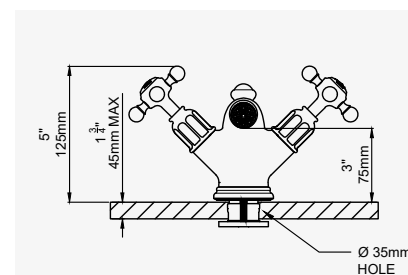

TRADITIONAL - MONOBLOC BIDET MIXER with crosstop handles

CHROME	3676CP	£522.10
NICKEL	3676NI	£574.40
PEWTER	3676PF	£626.50
ENGLISH BRONZE	3676BZ	£652.70
GOLD	3676IG	£810.50
POLISHED BRASS	3676BR	£704.80
SATIN BRASS	3676SB	£704.80

Includes pop-up waste kit.

THE TRADITIONAL COLLECTION