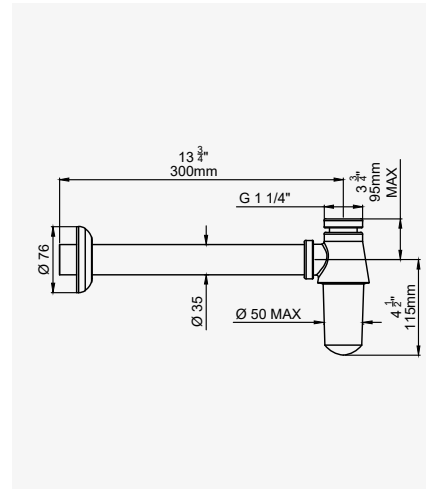

CHROME	6703CP	£79.10
NICKEL	6703NI	£87.10
PEWTER	6703PF	£95.00
ENGLISH BRONZE	6703BZ	£98.90
GOLD	6703IG	£122.90
POLISHED BRASS	6703BR	£106.90
SATIN BRASS	6703SB	£106.90