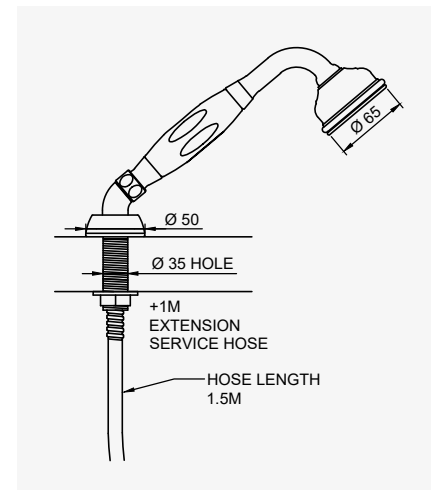

TRADITIONAL - DECK HANDSHOWER SET

CHROME	5386CP	£300.90
NICKEL	5386NI	£331.00
PEWTER	5386PF	£361.10
ENGLISH BRONZE	5386BZ	£376.10
GOLD	5386IG	£467.10
POLISHED BRASS	5386BR	£406.20
SATIN BRASS	5386SB	£406.20

EASY CLEAN OPTION

CHROME	5306CP	£325.00
NICKEL	5306NI	£357.40
PEWTER	5306PF	£390.00
ENGLISH BRONZE	5306BZ	£406.30
GOLD	5306IG	£504.50
POLISHED BRASS	5306BR	£438.70
SATIN BRASS	5306SB	£438.70