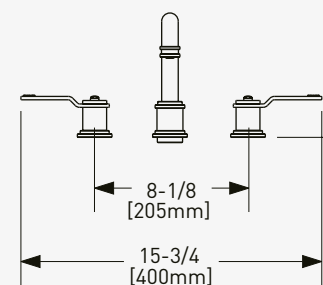

Includes pop-up waste kit.

ARMSTRONG - THREE HOLE DECK MOUNTED BASIN MIXER

CHROME	3606CP	£687.30
NICKEL	3606NI	£756.10
PEWTER	3606PF	£824.80
ENGLISH BRONZE	3606BZ	£859.10
GOLD	3606IG	£1,067.10
POLISHED BRASS	3606BR	£927.90
SATIN BRASS	3606SB	£927.90