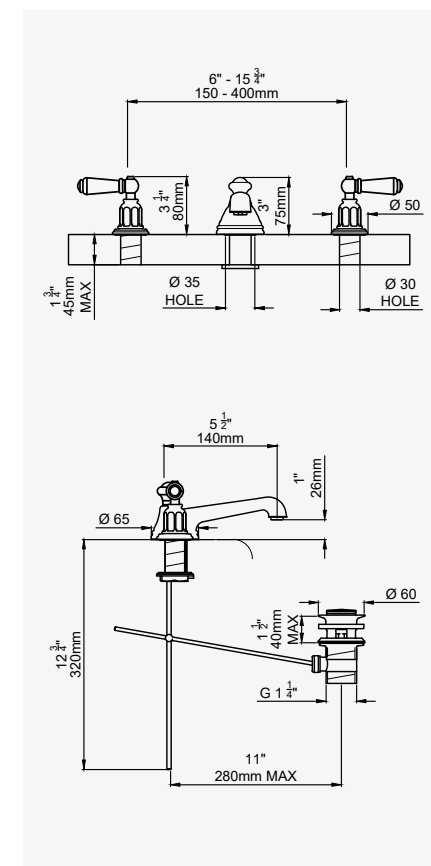

TRADITIONAL - THREE HOLE DECK MOUNTED BASIN MIXER with lever handles

CHROME	3705CP	£603.00
NICKEL	3705NI	£663.20
PEWTER	3705PF	£723.50
ENGLISH BRONZE	3705BZ	£753.70
GOLD	3705IG	£936.00
POLISHED BRASS	3705BR	£813.90
SATIN BRASS	3705SB	£813.90

Includes pop-up waste kit.

9 3

THE TRADITIONAL COLLECTION