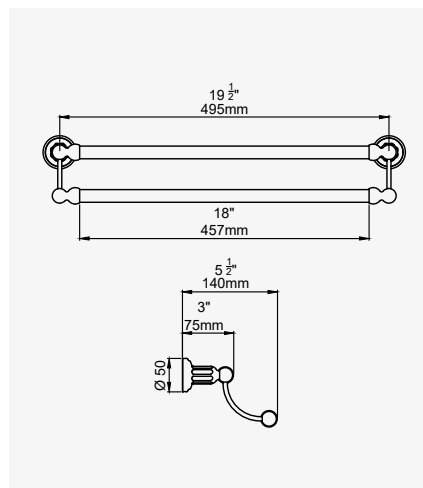

TRADITIONAL - 495MM DOUBLE TOWEL RAIL

CHROME	6943CP	£243.30
NICKEL	6943NI	£267.60
PEWTER	6943PF	£291.90
ENGLISH BRONZE	6943BZ	£304.10
GOLD	6943IG	£377.70
POLISHED BRASS	6943BR	£328.40
SATIN BRASS	6943SB	£328.40