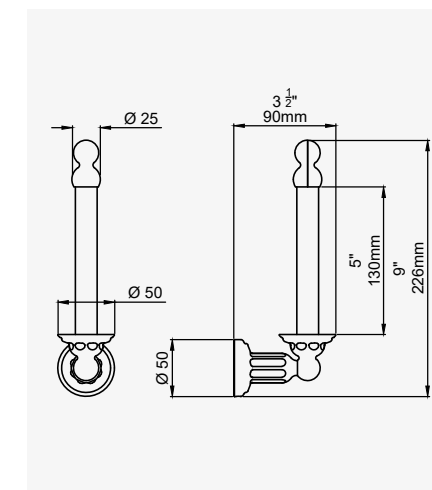

TRADITIONAL - SPARE TOILET PAPER HOLDER

CHROME	6947CP	£132.60
NICKEL	6947NI	£145.90
PEWTER	6947PF	£159.10
ENGLISH BRONZE	6947BZ	£165.70
GOLD	6947IG	£205.90
POLISHED BRASS	6947BR	£179.00
SATIN BRASS	6947SB	£179.00

133

THE TRADITIONAL COLLECTION