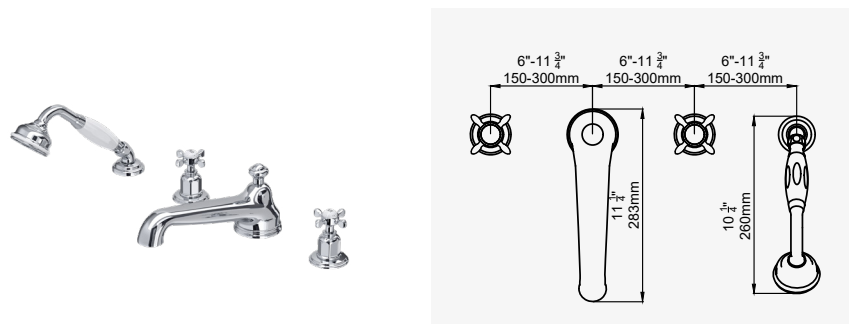

TRADITIONAL - FOUR HOLE DECK MOUNTED BATH SET with crosstop handles

CHROME	3738CP	£1,120.10
NICKEL	3738NI	£1,232.00
PEWTER	3738PF	£1,344.00
ENGLISH BRONZE	3738BZ	£1,400.10
GOLD	3738IG	£1,738.90
POLISHED BRASS	3738BR	£1,512.10
SATIN BRASS	3738SB	£1,512.10

EASY CLEAN OPTION

CHROME	3292CP	£1,176.10
NICKEL	3292NI	£1,293.60
PEWTER	3292PF	£1,411.20
ENGLISH BRONZE	3292BZ	£1,470.10
GOLD	3292IG	£1,825.80
POLISHED BRASS	3292BR	£1,587.70
SATIN BRASS	3292SB	£1,587.70