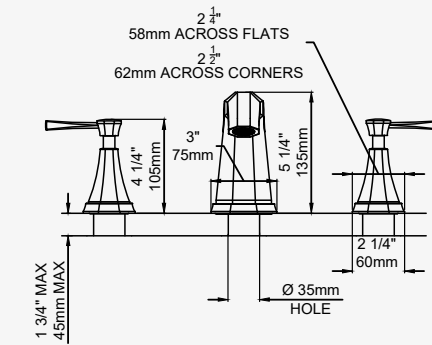

THE DECO COLLECTION 26

THE DECO COLLECTION

BATH FILLERS

DECO - THREE HOLE DECK MOUNTED BATH FILLER with lever handles

CHROME	3158CP	£1,364.40
NICKEL	3158NI	£1,500.80
PEWTER	3158PF	£1,637.30

DECO - THREE HOLE DECK MOUNTED BATH FILLER with crosstop handles