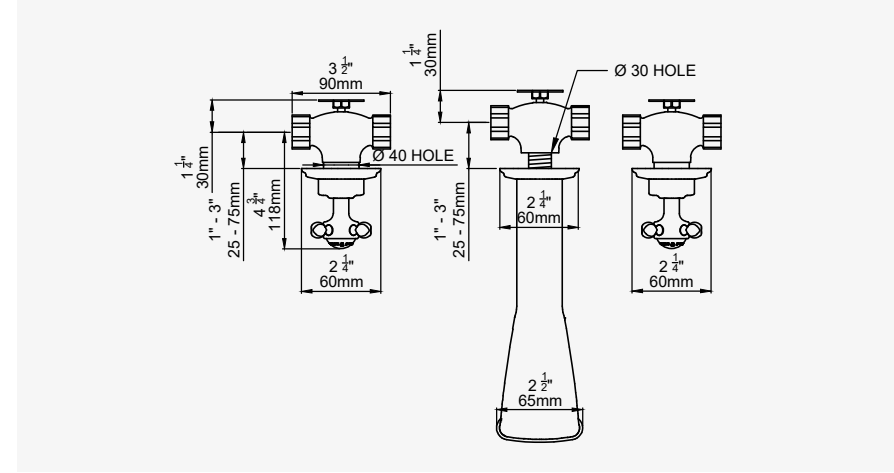

9 7

THE TRADITIONAL COLLECTION

THE TRADITIONAL COLLECTION

BATH FILLERS

TRADITIONAL - THREE HOLE WALL MOUNTED BATH FILLER with crosstop handles

CHROME	3581CP	£701.60
NICKEL	3581NI	£771.80
PEWTER	3581PF	£842.00
ENGLISH BRONZE	3581BZ	£877.10
GOLD	3581IG	£1,089.20
POLISHED BRASS	3581BR	£947.10
SATIN BRASS	3581SB	£947.10
TRIM - CHROME	3581TCP	£437.60
TRIM - NICKEL	3581TNI	£507.80
TRIM - PEWTER	3581TPF	£578.00
TRIM - ENGLISH BRONZE	3581TBZ	£613.10
TRIM - GOLD	3581TIG	£825.20
TRIM - POLISHED BRASS	3581TBR	£683.10
TRIM - SATIN BRASS	3581TSB	£683.10
ROUGH	3801R	£264.00