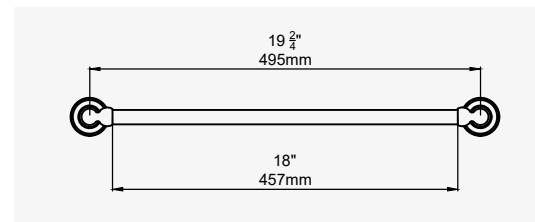

GEORGIAN - 495MM TOWEL RAIL

CHROME	6640CP	£143.40
NICKEL	6640NI	£157.70
PEWTER	6640PF	£172.10
ENGLISH BRONZE	6640BZ	£179.20
GOLD	6640IG	£222.60
POLISHED BRASS	6640BR	£193.50
SATIN BRASS	6640SB	£193.50