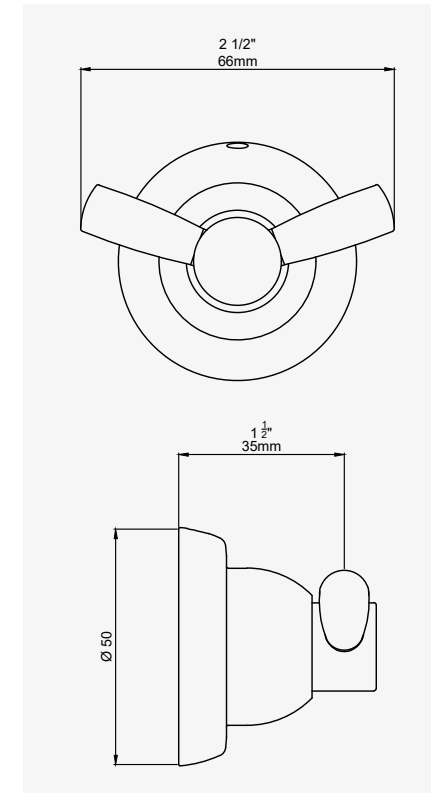

LANGBOURN - DOUBLE ROBE HOOK

CHROME	6422CP	£70.10
NICKEL	6422NI	£77.20
PEWTER	6422PF	£84.10
ENGLISH BRONZE	6422BZ	£87.60
GOLD	6422IG	£108.80
POLISHED BRASS	6422BR	£94.60
SATIN BRASS	6422SB	£94.60

87

THE LANGBOURN COLLECTION