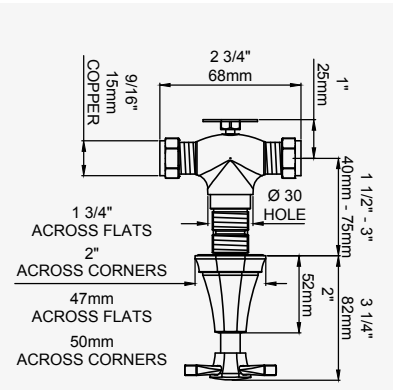

THE DECO COLLECTION

BASIN MIXERS

DECO - THREE HOLE WALL MOUNTED BASIN MIXER with crosstop handles

CHROME	3171CP	£912.50
NICKEL	3171NI	£1,003.80
PEWTER	3171PF	£1,095.00
TRIM - CHROME	3171TCP	£690.70
TRIM - NICKEL	3171TNI	£782.00
TRIM - PEWTER	3171TPF	£873.20
ROUGH	3171R	£221.80