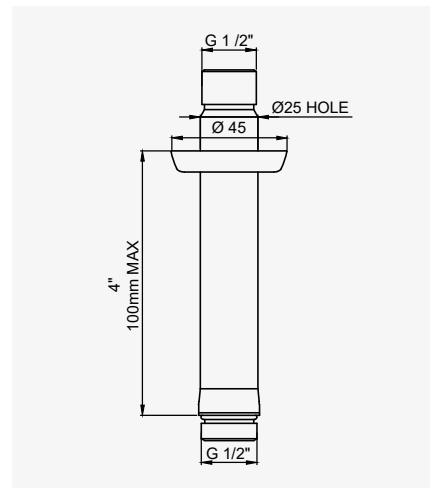

LANGBOURN - CEILING OUTLET (100MM)

CHROME	5888CP	£93.90
NICKEL	5888NI	£103.20
PEWTER	5888PF	£112.70
ENGLISH BRONZE	5888BZ	£117.30
GOLD	5888IG	£145.80
POLISHED BRASS	5888BR	£126.80
SATIN BRASS	5888SB	£126.80