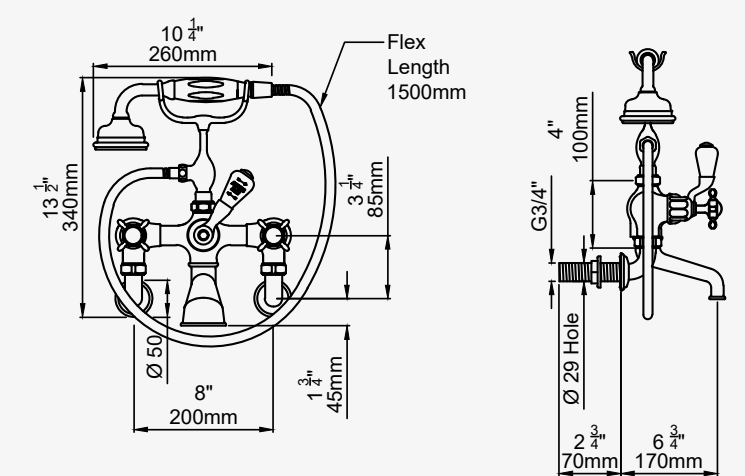

TRADITIONAL - WALL MOUNTED BATH SHOWER MIXER with handshower and crosstop handles

CHROME	3511/1CP	£1,172.20
NICKEL	3511/1NI	£1,289.40
PEWTER	3511/1PF	£1,406.70
ENGLISH BRONZE	3511/1BZ	£1,465.30
GOLD	3511/1IG	£1,819.80
POLISHED BRASS	3511/1BR	£1,582.30
SATIN BRASS	3511/1SB	£1,582.30

EASY CLEAN OPTION

CHROME	3511/2CP	£1,196.30
NICKEL	3511/2NI	£1,315.80
PEWTER	3511/2PF	£1,435.60
ENGLISH BRONZE	3511/2BZ	£1,495.50
GOLD	3511/2IG	£1,857.20
POLISHED BRASS	3511/2BR	£1,614.90
SATIN BRASS	3511/2SB	£1,614.90

101

THE TRADITIONAL COLLECTION