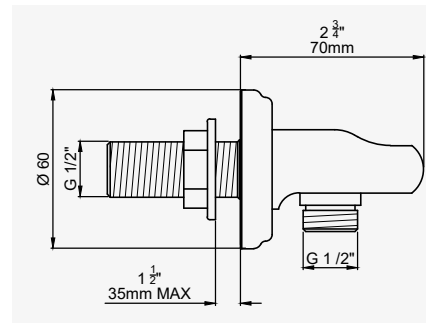

THE TRADITIONAL COLLECTION

TRADITIONAL - WALL OUTLET with parking bracket

CHROME	5502CP	£152.50
NICKEL	5502NI	£167.80
PEWTER	5502PF	£183.00
ENGLISH BRONZE	5502BZ	£190.70
GOLD	5502IG	£236.70
POLISHED BRASS	5502BR	£205.90
SATIN BRASS	5502SB	£205.90