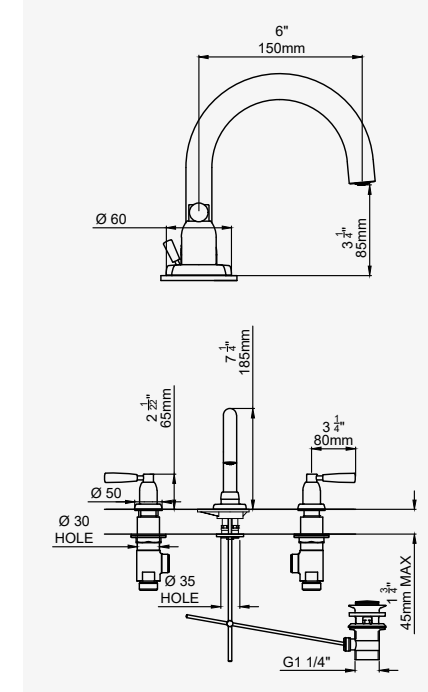

THE LANGBOURN COLLECTION

BASIN MIXERS

LANGBOURN - THREE HOLE DECK MOUNTED BASIN MIXER

CHROME	3955CP	£671.30
NICKEL	3955NI	£738.40
PEWTER	3955PF	£805.50
ENGLISH BRONZE	3955BZ	£839.10
GOLD	3955IG	£1,042.20
POLISHED BRASS	3955BR	£906.20
SATIN BRASS	3955SB	£906.20

Includes pop-up waste kit.