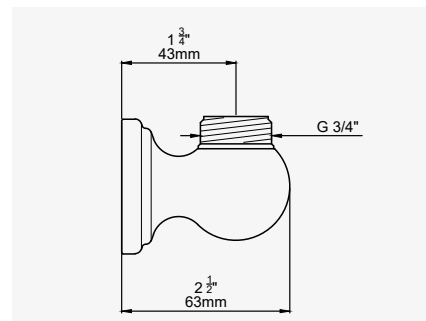

TRADITIONAL - RISER WALL OUTLET

CHROME	5591CP	£124.70
NICKEL	5591NI	£137.10
PEWTER	5591PF	£149.60
ENGLISH BRONZE	5591BZ	£155.80
GOLD	5591IG	£193.60
POLISHED BRASS	5591BR	£168.30
SATIN BRASS	5591SB	£168.30