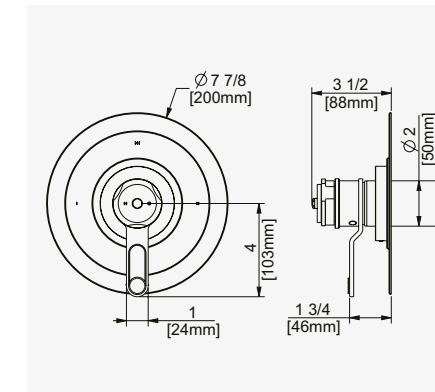

ARMSTRONG - CONCEALED THERMOSTATIC SHOWER MIXER with flow control and diverter

CHROME	5664CP	£1,328.40
NICKEL	5664NI	£1,435.20
PEWTER	5664PF	£1,542.00
ENGLISH BRONZE	5664BZ	£1,595.40
GOLD	5664IG	£1,918.60
POLISHED BRASS	5664BR	£1,702.30
SATIN BRASS	5664SB	£1,702.30
TRIM - CHROME	5664TCP	£1,068.40
TRIM - NICKEL	5664TNI	£1,175.20
TRIM - PEWTER	5664TPF	£1,282.00
TRIM - ENGLISH BRONZE	5664TBZ	£1,335.40
TRIM - GOLD	5664TIG	£1,658.60
TRIM - POLISHED BRASS	5664TBR	£1,442.30
TRIM - SATIN BRASS	5664TSB	£1,442.30
ROUGH	5664R	£260.00