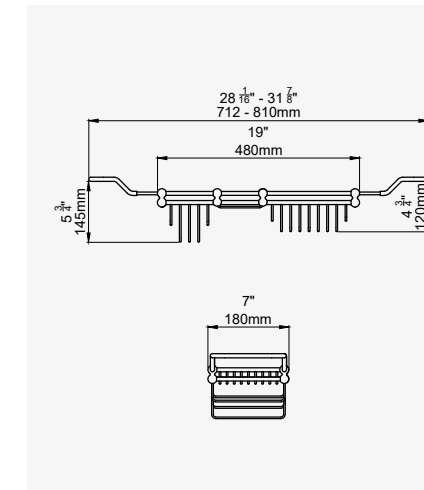

THE TRADITIONAL COLLECTION ACCESSORIES

TRADITIONAL - BATH RACK

CHROME	6910CP	£438.20
NICKEL	6910NI	£482.00
PEWTER	6910PF	£525.80
ENGLISH BRONZE	6910BZ	£547.70
GOLD	6910IG	£680.20
POLISHED BRASS	6910BR	£591.50
SATIN BRASS	6910SB	£591.50