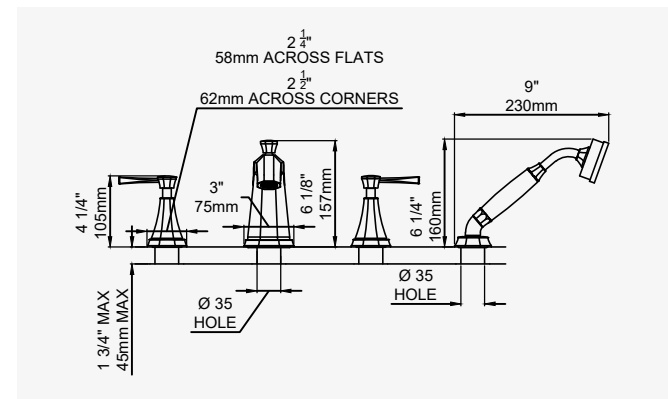

THE DECO COLLECTION 32

DECO - FOUR HOLE DECK MOUNTED BATH SET with lever handles

CHROME	3148CP	£1,932.40
NICKEL	3148NI	£2,125.70
PEWTER	3148PF	£2,318.80

EASY CLEAN OPTION

CHROME	3152CP	£1,994.60
NICKEL	3152NI	£2,194.00
PEWTER	3152PF	£2,393.40