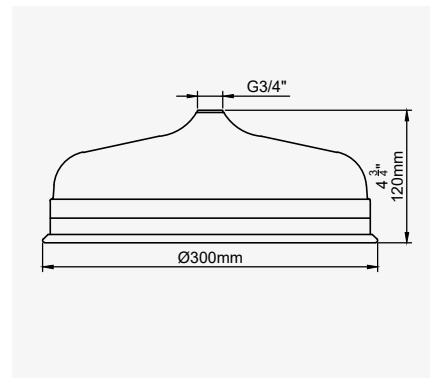

GEORGIAN - 12" SHOWER ROSE

CHROME	5204CP	£452.10
NICKEL	5204NI	£497.40
PEWTER	5204PF	£542.60
ENGLISH BRONZE	5204BZ	£565.20
GOLD	5204IG	£702.00
POLISHED BRASS	5204BR	£610.40
SATIN BRASS	5204SB	£610.40