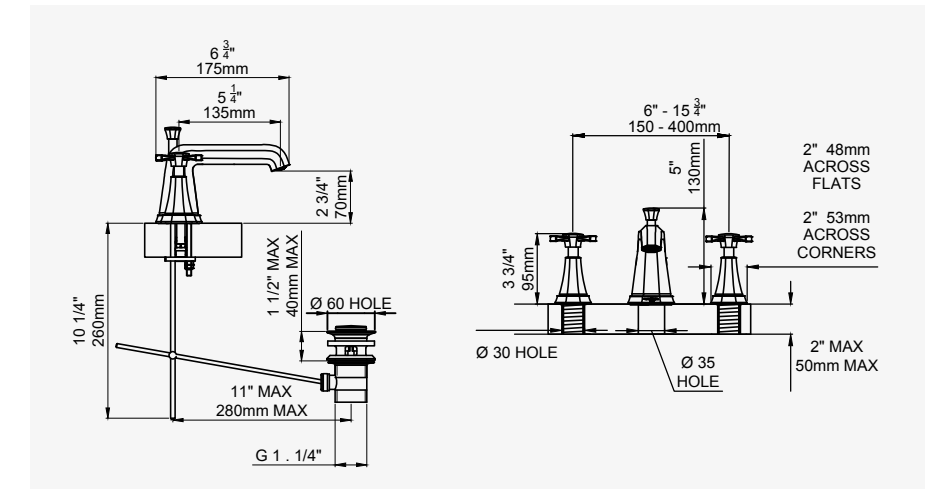

THE DECO COLLECTION

BASIN MIXERS

DECO - THREE HOLE DECK MOUNTED BASIN MIXER with crosstop handles