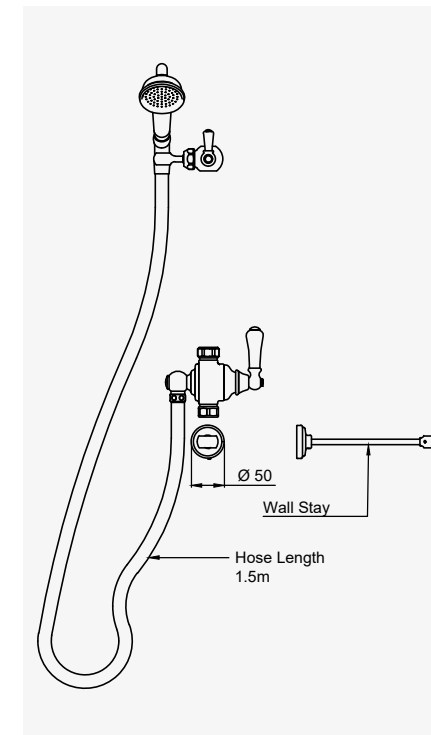

GEORGIAN - RISER DIVERTER, HANDSHOWER, HOSE AND PARKING BRACKET

CHROME	5783CP	£793.70
NICKEL	5783NI	£873.10
PEWTER	5783PF	£952.40
ENGLISH BRONZE	5783BZ	£992.10
GOLD	5783IG	£1,232.20
POLISHED BRASS	5783BR	£1,071.40
SATIN BRASS	5783SB	£1,071.40

EASY CLEAN OPTION

CHROME	5708CP	£833.40
NICKEL	5708NI	£916.80
PEWTER	5708PF	£1,000.10
ENGLISH BRONZE	5708BZ	£1,041.70
GOLD	5708IG	£1,293.90
POLISHED BRASS	5708BR	£1,125.10
SATIN BRASS	5708SB	£1,125.10

55

THE GEORGIAN COLLECTION