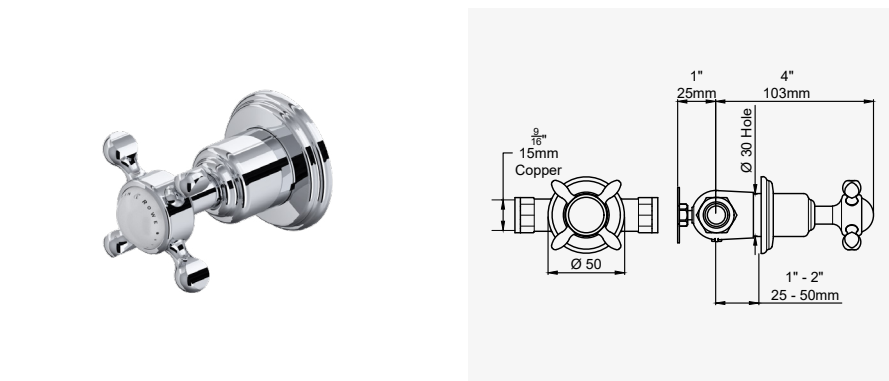

TRADITIONAL - SINGLE 1/2" WALL VALVE with crosstop handle

CHROME	3269CP	£140.00
NICKEL	3269NI	£153.90
PEWTER	3269PF	£167.90
ENGLISH BRONZE	3269BZ	£174.90
GOLD	3269IG	£217.30
POLISHED BRASS	3269BR	£188.90
SATIN BRASS	3269SB	£188.90
TRIM - CHROME	3269TCP	£70.00
TRIM - NICKEL	3269TNI	£83.90
TRIM - PEWTER	3269TPF	£97.90
TRIM - ENGLISH BRONZE	3269TBZ	£104.90
TRIM - GOLD	3269TIG	£147.30
TRIM - POLISHED BRASS	3269TBR	£118.90
TRIM - SATIN BRASS	3269TSB	£118.90
ROUGH	3269R	£70.00