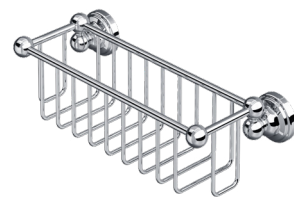

CHROME	6952CP	£222.50
NICKEL	6952NI	£244.70
PEWTER	6952PF	£266.90
ENGLISH BRONZE	6952BZ	£278.10
GOLD	6952IG	£345.40
POLISHED BRASS	6952BR	£300.30
SATIN BRASS	6952SB	£300.30