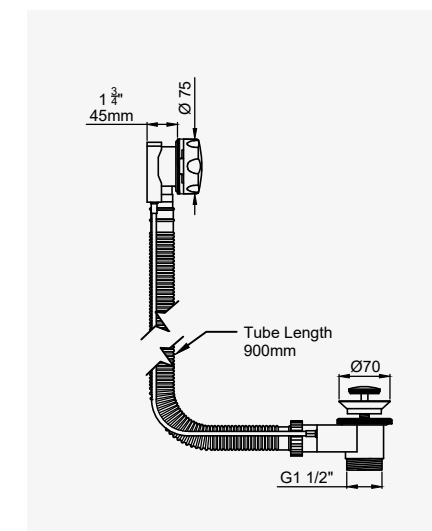

WASTES - BATH POP-UP WASTE AND OVERFLOW with concealed pipes - 900mm

CHROME	6745CP	£215.80
NICKEL	6745NI	£237.30
PEWTER	6745PF	£258.90
ENGLISH BRONZE	6745BZ	£269.70
GOLD	6745IG	£334.90

145
WASTES