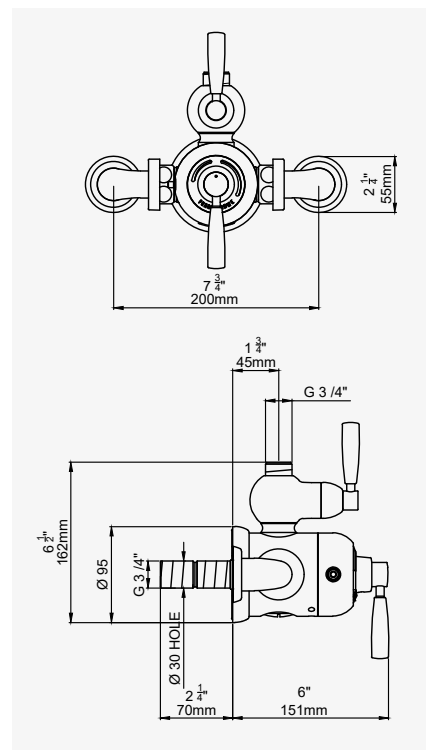

LANGBOURN - EXPOSED THERMOSTATIC SHOWER MIXER with flow control

CHROME	5850CP	£1,440.60
NICKEL	5850NI	£1,584.70
PEWTER	5850PF	£1,728.70
ENGLISH BRONZE	5850BZ	£1,800.70
GOLD	5850IG	£2,236.60
POLISHED BRASS	5850BR	£1,944.80
SATIN BRASS	5850SB	£1,944.80