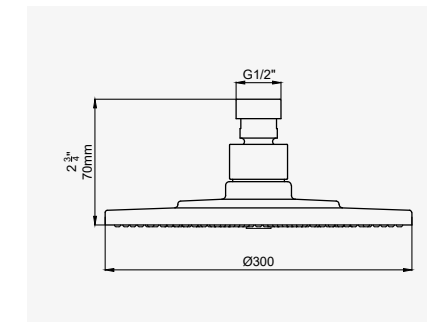

LANGBOURN - 12" EASY CLEAN DISCUS SHOWER ROSE

CHROME	5237CP	£552.70
NICKEL	5237NI	£607.90
PEWTER	5237PF	£663.20
ENGLISH BRONZE	5237BZ	£690.80
GOLD	5237IG	£858.00
POLISHED BRASS	5237BR	£746.10
SATIN BRASS	5237SB	£746.10