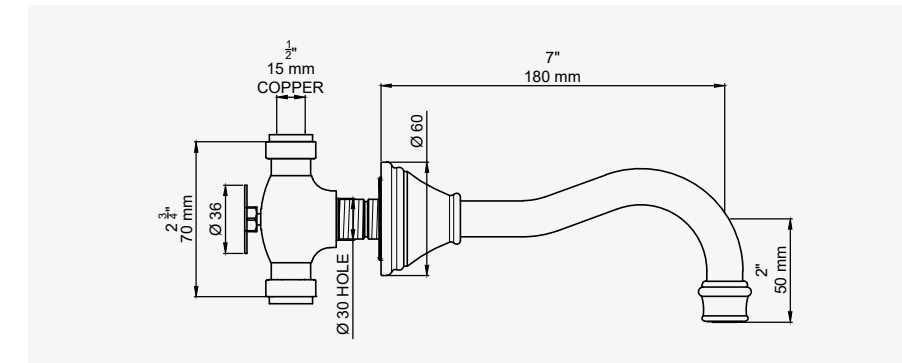

Includes pop-up waste kit.

THE GEORGIAN COLLECTION

BASIN & BIDET MIXERS

GEORGIAN - THREE HOLE WALL MOUNTED BASIN MIXER

CHROME	3793CP	£466.20
NICKEL	3793NI	£512.90
PEWTER	3793PF	£559.50
ENGLISH BRONZE	3793BZ	£582.80
GOLD	3793IG	£723.80
POLISHED BRASS	3793BR	£629.40
SATIN BRASS	3793SB	£629.40
TRIM - CHROME	3793TCP	£233.30
TRIM - NICKEL	3793TNI	£280.00
TRIM - PEWTER	3793TPF	£326.60
TRIM - ENGLISH BRONZE	3793TBZ	£349.90
TRIM - GOLD	3793TIG	£490.90
TRIM - POLISHED BRASS	3793TBR	£396.50
TRIM - SATIN BRASS	3793TSB	£396.50
ROUGH	3790R	£232.90