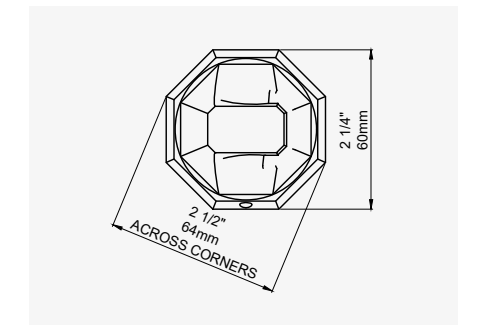

DECO - FIXED PARKING BRACKET

CHROME	5100CP	£213.10
NICKEL	5100NI	£234.50
PEWTER	5100PF	£255.70

THE DECO COLLECTION 39