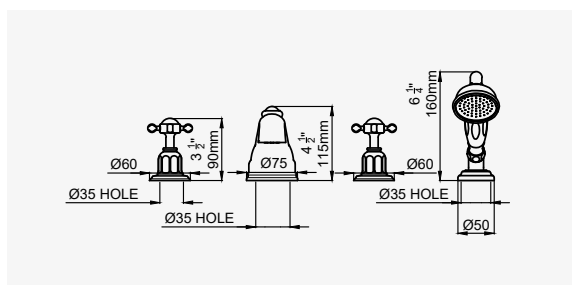

THE TRADITIONAL COLLECTION

BATH SHOWER MIXERS

THE STORY CRAFT TELLS

CONTENTS

THE PERRIN & ROWE STORY

THE PERRIN & ROWE PROMISE

THE ARMSTRONG COLLECTION

THE DECO COLLECTION

THE GEORGIAN COLLECTION

THE LANGBOURN COLLECTION

THE TRADITIONAL COLLECTION

WASTES

BRASSWARE FINISHES

LEVER HANDLES

INDEX

GUARANTEE

THE TRADITIONAL COLLECTION 102

TRADITIONAL - FOUR HOLE DECK MOUNTED BATH SET with lever handles

CHROME	3737CP	£1,120.10
NICKEL	3737NI	£1,232.00
PEWTER	3737PF	£1,344.00
ENGLISH BRONZE	3737BZ	£1,400.10
GOLD	3737IG	£1,738.90
POLISHED BRASS	3737BR	£1,512.10
SATIN BRASS	3737SB	£1,512.10

EASY CLEAN OPTION

CHROME	3291CP	£1,176.10
NICKEL	3291NI	£1,293.60
PEWTER	3291PF	£1,411.20
ENGLISH BRONZE	3291BZ	£1,470.10
GOLD	3291IG	£1,825.80
POLISHED BRASS	3291BR	£1,587.70
SATIN BRASS	3291SB	£1,587.70

TRADITIONAL - FOUR HOLE DECK MOUNTED BATH SET with crosstop handles

CHROME	3738CP	£1,120.10
NICKEL	3738NI	£1,232.00
PEWTER	3738PF	£1,344.00
ENGLISH BRONZE	3738BZ	£1,400.10
GOLD	3738IG	£1,738.90
POLISHED BRASS	3738BR	£1,512.10
SATIN BRASS	3738SB	£1,512.10

EASY CLEAN OPTION

CHROME	3292CP	£1,176.10
NICKEL	3292NI	£1,293.60
PEWTER	3292PF	£1,411.20
ENGLISH BRONZE	3292BZ	£1,470.10
GOLD	3292IG	£1,825.80
POLISHED BRASS	3292BR	£1,587.70
SATIN BRASS	3292SB	£1,587.70

THE TRADITIONAL COLLECTION

SHOWER MIXERS

TRADITIONAL - CONCEALED THERMOSTATIC SHOWER MIXER with flow control with lever handles

CHROME	5555CP	£1,251.00
NICKEL	5555NI	£1,294.10
PEWTER	5555PF	£1,337.30
ENGLISH BRONZE	5555BZ	£1,358.90
GOLD	5555IG	£1,489.40
POLISHED BRASS	5555BR	£1,402.00
SATIN BRASS	5555SB	£1,402.00