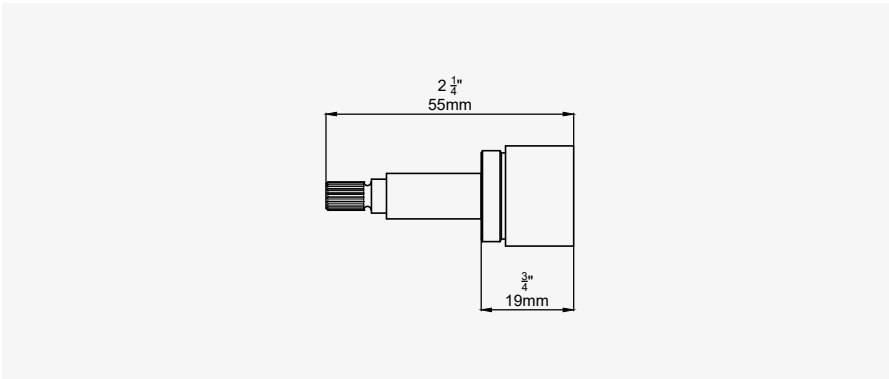

LEVER HANDLES

INDEX

GUARANTEE

108

THE TRADITIONAL COLLECTION

TRADITIONAL - 19MM EXTENSION FOR 3/4" WALL VALVES

ROUGH	3233	£27.20
-------	------	--------

TRADITIONAL - SINGLE 1/2" WALL VALVE with lever handle