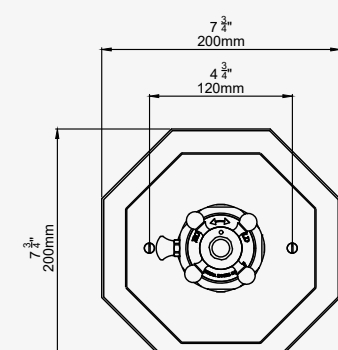

Note: 135 Max using Extension Kit 3550

CHROME	5586CP	£1,069.30
NICKEL	5586NI	£1,103.60
PEWTER	5586PF	£1,138.00
ENGLISH BRONZE	5586BZ	£1,155.20
GOLD	5586IG	£1,259.10
POLISHED BRASS	5586BR	£1,189.50
SATIN BRASS	5586SB	£1,189.50
TRIM - CHROME	5586TCP	£343.60
TRIM - NICKEL	5586TNI	£377.90
TRIM - PEWTER	5586TPF	£412.30
TRIM - ENGLISH BRONZE	5586TBZ	£429.50
TRIM - GOLD	5586TIG	£533.40
TRIM - POLISHED BRASS	5586TBR	£463.80
TRIM - SATIN BRASS	5586TSB	£463.80
ROUGH	5586R	£725.70

THE TRADITIONAL COLLECTION 105