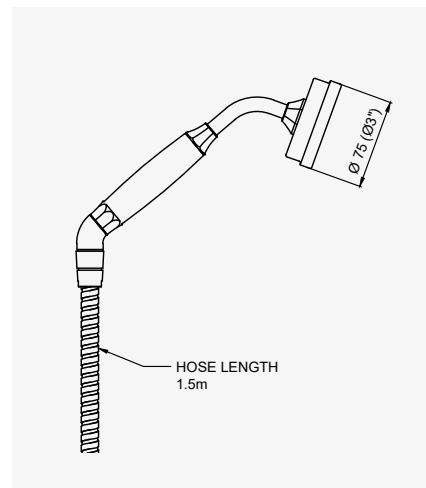

DECO - INCLINED EASY CLEAN HANDSHOWER AND HOSE

CHROME	5195CP	£408.00
NICKEL	5195NI	£448.80
PEWTER	5195PF	£489.70

THE DECO COLLECTION
SHOWER ACCESSORIES

DECO - 600MM SLIDING RAIL

CHROME	5140CP	£641.90
NICKEL	5140NI	£706.10
PEWTER	5140PF	£770.30