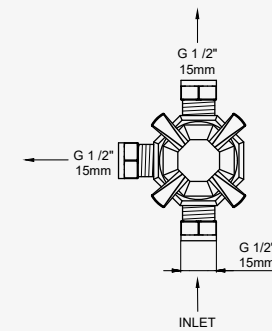

DECO - CONCEALED DIVERTER WITH 1 INLET 2 OUTLETS with crosstop handle and shut off

CHROME	5193CP	£503.30
NICKEL	5193NI	£539.70
PEWTER	5193PF	£576.00

TRIM - CHROME	3165TCP	£274.60
TRIM - NICKEL	3165TNI	£311.00
TRIM - PEWTER	3165TPF	£347.30
ROUGH	5322R	£228.70