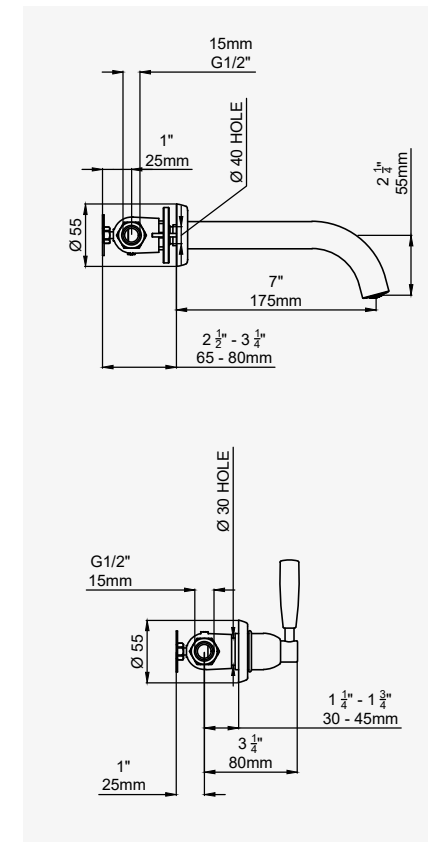

LANGBOURN - THREE HOLE WALL MOUNTED BASIN MIXER

CHROME	3321CP	£666.20
NICKEL	3321NI	£732.90
PEWTER	3321PF	£799.40
ENGLISH BRONZE	3321BZ	£832.70
GOLD	3321IG	£1,034.30
POLISHED BRASS	3321BR	£899.40
SATIN BRASS	3321SB	£899.40
TRIM - CHROME	3321TCP	£430.40
TRIM - NICKEL	3321TNI	£497.10
TRIM - PEWTER	3321TPF	£563.60
TRIM - ENGLISH BRONZE	3321TBZ	£596.90
TRIM - GOLD	3321TIG	£798.50
TRIM - POLISHED BRASS	3321TBR	£663.60
TRIM - SATIN BRASS	3321TSB	£663.60
ROUGH	3321R	£235.80

THE STORY CRAFT TELLS

CONTENTS

THE PERRIN & ROWE STORY

THE PERRIN & ROWE PROMISE

THE ARMSTRONG COLLECTION

THE DECO COLLECTION

THE GEORGIAN COLLECTION

THE LANGBOURN COLLECTION

THE TRADITIONAL COLLECTION

WASTES

BRASSWARE FINISHES

LEVER HANDLES

INDEX

GUARANTEE