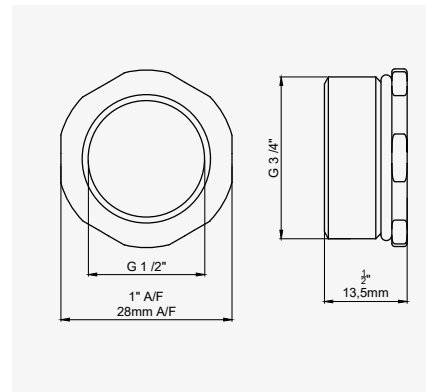

THE TRADITIONAL
COLLECTION

WASTES

BRASSWARE FINISHES

LEVER HANDLES

INDEX

GUARANTEE

THE LANGBOURN COLLECTION

LANGBOURN - SHOWER ROSE ADAPTER - G $\frac{1}{2}$ " F X G $\frac{3}{4}$ " M