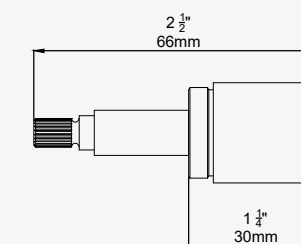

ROUGH	3243	£27.20

THE TRADITIONAL COLLECTION 107