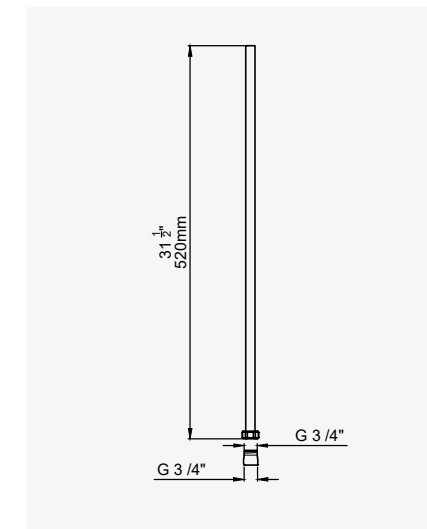

TRADITIONAL - BATH/SHOWER MIXER OUTLET CONNECTOR - 800MM

CHROME	5395CP	£90.90
NICKEL	5395NI	£100.00
PEWTER	5395PF	£109.10
ENGLISH BRONZE	5395BZ	£113.70
GOLD	5395IG	£141.10
POLISHED BRASS	5395BR	£122.70
SATIN BRASS	5395SB	£122.70