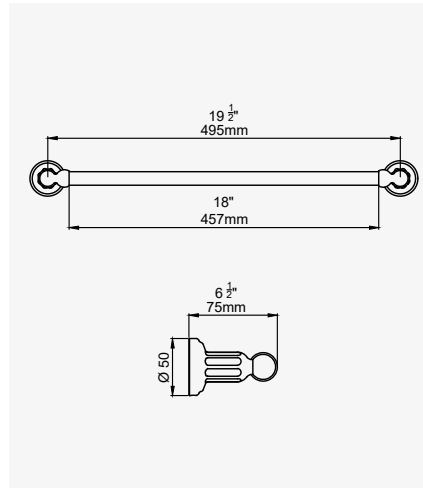

THE TRADITIONAL COLLECTION ACCESSORIES

TRADITIONAL - 495MM SINGLE TOWEL RAIL

CHROME	6940CP	£143.40
NICKEL	6940NI	£157.70
PEWTER	6940PF	£172.10
ENGLISH BRONZE	6940BZ	£179.20
GOLD	6940IG	£222.60
POLISHED BRASS	6940BR	£193.50
SATIN BRASS	6940SB	£193.50