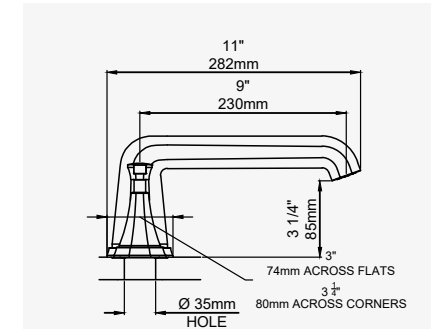

THE DECO COLLECTION

BATH FILLERS

DECO - THREE HOLE DECK MOUNTED BATH FILLER with lever handles

CHROME	3158CP	£1,364.40
NICKEL	3158NI	£1,500.80
PEWTER	3158PF	£1,637.30