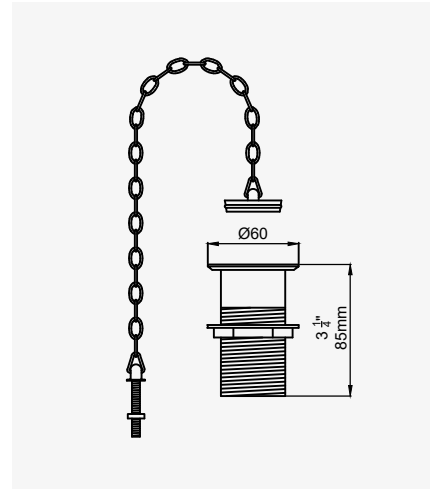

WASTES - 1 1/4" BASIN WASTE METAL PLUG STAY & CHAIN, 60mm diameter flange, 85mm tail - unslotted

CHROME	6704CP	£59.30
NICKEL	6704NI	£65.30
PEWTER	6704PF	£71.20
ENGLISH BRONZE	6704BZ	£74.20
GOLD	6704IG	£92.10
POLISHED BRASS	6704BR	£80.10
SATIN BRASS	6704SB	£80.10