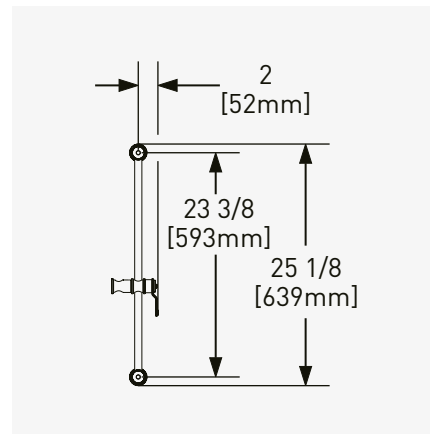

ARMSTRONG - SLIDING RAIL

CHROME	5640CP	£537.20
NICKEL	5640NI	£590.90
PEWTER	5640PF	£644.60
ENGLISH BRONZE	5640BZ	£671.50
GOLD	5640IG	£833.90
POLISHED BRASS	5640BR	£725.20
SATIN BRASS	5640SB	£725.20