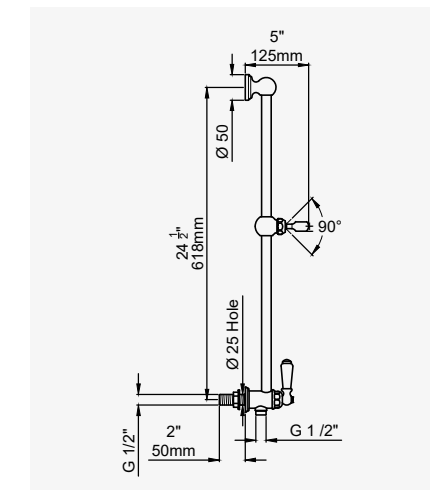

TRADITIONAL - SLIDING RAIL with shut off and lever handle

CHROME	5535CP	£578.30
NICKEL	5535NI	£636.20
PEWTER	5535PF	£693.90
ENGLISH BRONZE	5535BZ	£722.90
GOLD	5535IG	£897.80
POLISHED BRASS	5535BR	£780.70
SATIN BRASS	5535SB	£780.70