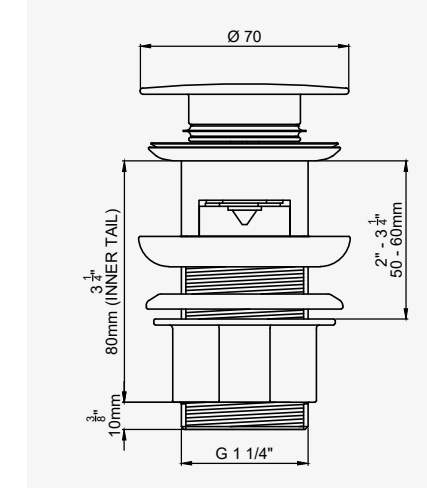

WASTES BASIN WASTES

WASTES - LARGE SLOTTED PUSH BASIN WASTE

CHROME	6800CP	£67.70
NICKEL	6800NI	£74.50
PEWTER	6800PF	£81.20
ENGLISH BRONZE	6800BZ	£84.60
GOLD	6800IG	£105.00
POLISHED BRASS	6800BR	£91.30
SATIN BRASS	6800SB	£91.30