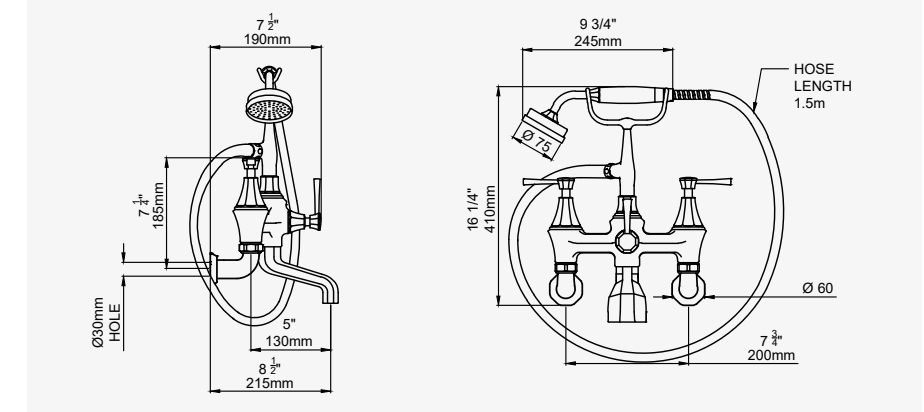

THE DECO COLLECTION
BATH SHOWER MIXERS

DECO - WALL MOUNTED BATH SHOWER MIXER with handshower and lever handles

CHROME			EASY CLEAN OPTION		
CHROME	3110/1CP	£2,241.60	CHROME	3110/2CP	£2,303.70
NICKEL	3110/1NI	£2,465.80	NICKEL	3110/2NI	£2,534.00
PEWTER	3110/1PF	£2,689.90	PEWTER	3110/2PF	£2,764.40