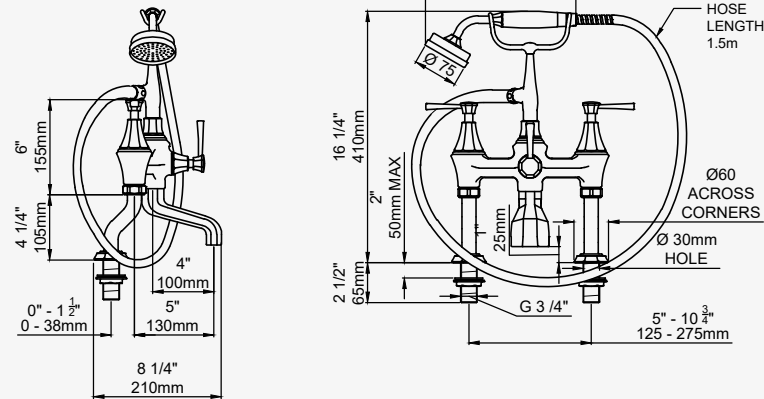

DECO - DECK MOUNTED BATH SHOWER MIXER with handshower and lever handles

CHROME			EASY CLEAN OPTION		
CHROME	3100/1CP	£2,216.80	CHROME	3100/2CP	£2,278.90
NICKEL	3100/1NI	£2,438.60	NICKEL	3100/2NI	£2,506.80
PEWTER	3100/1PF	£2,660.20	PEWTER	3100/2PF	£2,734.70