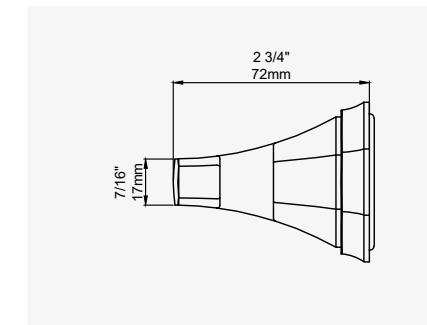

DECO - FIXED PARKING BRACKET

CHROME	5100CP	£213.10
NICKEL	5100NI	£234.50
PEWTER	5100PF	£255.70

THE DECO COLLECTION 39