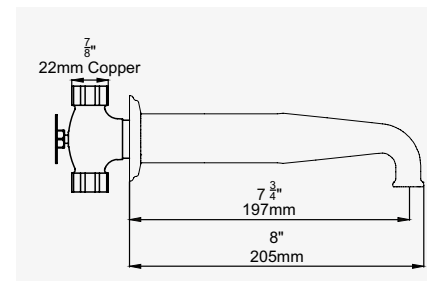

TRADITIONAL - BATH SPOUT

CHROME	3585CP	£322.10
NICKEL	3585NI	£354.30
PEWTER	3585PF	£386.50
ENGLISH BRONZE	3585BZ	£402.60
GOLD	3585IG	£483.20
POLISHED BRASS	3585BR	£434.90
SATIN BRASS	3585SB	£434.90

See page 107 for controls.