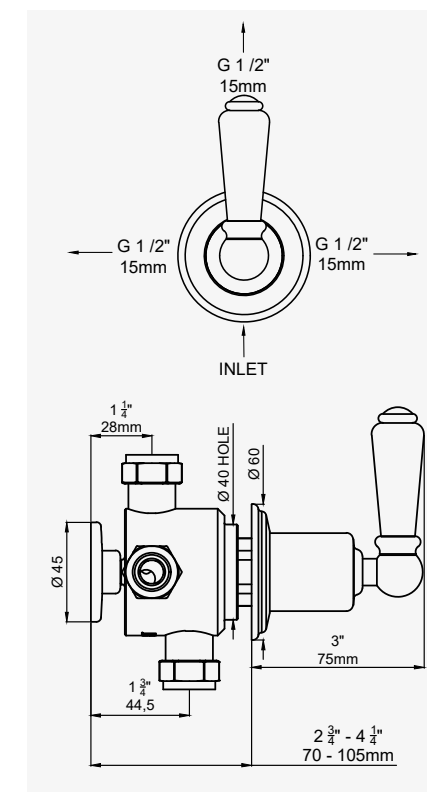

THE TRADITIONAL COLLECTION

SHOWER ACCESSORIES

TRADITIONAL - CONCEALED DIVERTER with 1 inlet 3 outlets and lever handle

CHROME	5562CP	£464.50
NICKEL	5562NI	£482.60
PEWTER	5562PF	£500.80
ENGLISH BRONZE	5562BZ	£509.90
GOLD	5562IG	£564.80
POLISHED BRASS	5562BR	£528.00
SATIN BRASS	5562SB	£528.00
TRIM - CHROME	3240TCP	£92.70
TRIM - NICKEL	3240TNI	£110.80
TRIM - PEWTER	3240TPF	£129.00
TRIM - ENGLISH BRONZE	3240TBZ	£138.10
TRIM - GOLD	3240TIG	£193.00
TRIM - POLISHED BRASS	3240TBR	£156.20
TRIM - SATIN BRASS	3240TSB	£156.20
ROUGH	5562R	£371.80