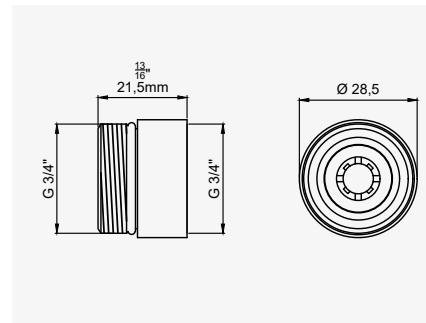

CHROME	5082CP	£31.30
NICKEL	5082NI	£34.40
PEWTER	5082PF	£37.60
ENGLISH BRONZE	5082BZ	£39.10
GOLD	5082IG	£48.50
POLISHED BRASS	5082BR	£42.20
SATIN BRASS	5082SB	£42.20

TRADITIONAL - SHOWER OUTLET - G 1/2" F X G 3/4" M