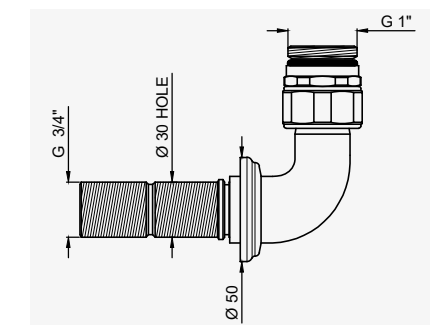

TRADITIONAL - EXPOSED THERMOSTATIC SHOWER MIXER - Secondary outlet connector

CHROME	5398CP	£137.10
NICKEL	5398NI	£150.90
PEWTER	5398PF	£164.50
ENGLISH BRONZE	5398BZ	£171.40
GOLD	5398IG	£212.80
POLISHED BRASS	5398BR	£185.10
SATIN BRASS	5398SB	£185.10

TRADITIONAL - CONCEALED THERMOSTATIC SHOWER MIXER - Secondary outlet connector