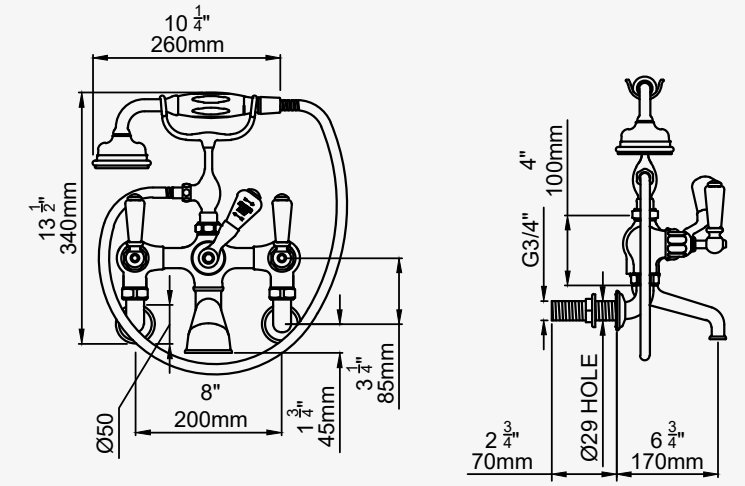

THE TRADITIONAL COLLECTION

BATH SHOWER MIXERS

TRADITIONAL - WALL MOUNTED BATH SHOWER MIXER with handshower and lever handles

CHROME	3510/1CP	£1,172.20
NICKEL	3510/1NI	£1,289.40
PEWTER	3510/1PF	£1,406.70
ENGLISH BRONZE	3510/1BZ	£1,465.30
GOLD	3510/1IG	£1,819.80
POLISHED BRASS	3510/1BR	£1,582.40
SATIN BRASS	3510/1SB	£1,582.40

EASY CLEAN OPTION

CHROME	3510/2CP	£1,196.30
NICKEL	3510/2NI	£1,315.80
PEWTER	3510/2PF	£1,435.60
ENGLISH BRONZE	3510/2BZ	£1,495.50
GOLD	3510/2IG	£1,857.20
POLISHED BRASS	3510/2BR	£1,614.90
SATIN BRASS	3510/2SB	£1,614.90