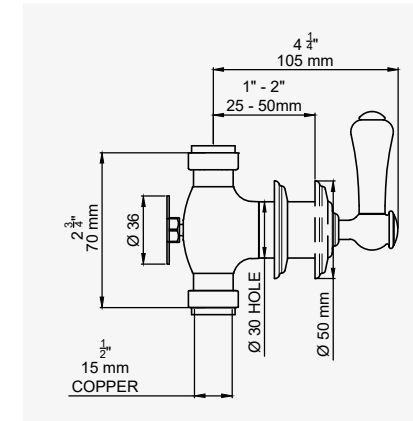

THE GEORGIAN COLLECTION

BASIN & BIDET MIXERS

GEORGIAN - THREE HOLE WALL MOUNTED BASIN MIXER

CHROME	3793CP	£466.20
NICKEL	3793NI	£512.90
PEWTER	3793PF	£559.50
ENGLISH BRONZE	3793BZ	£582.80
GOLD	3793IG	£723.80
POLISHED BRASS	3793BR	£629.40
SATIN BRASS	3793SB	£629.40
TRIM - CHROME	3793TCP	£233.30
TRIM - NICKEL	3793TNI	£280.00
TRIM - PEWTER	3793TPF	£326.60
TRIM - ENGLISH BRONZE	3793TBZ	£349.90
TRIM - GOLD	3793TIG	£490.90
TRIM - POLISHED BRASS	3793TBR	£396.50
TRIM - SATIN BRASS	3793TSB	£396.50
ROUGH	3790R	£232.90