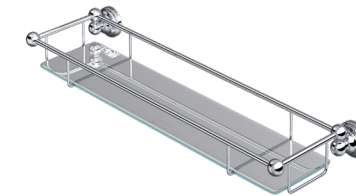

CHROME	6953CP	£289.50
NICKEL	6953NI	£318.40
PEWTER	6953PF	£347.30
ENGLISH BRONZE	6953BZ	£361.80
GOLD	6953IG	£449.40
POLISHED BRASS	6953BR	£390.80
SATIN BRASS	6953SB	£390.80

TRADITIONAL - 648MM SINGLE TOWEL RAIL