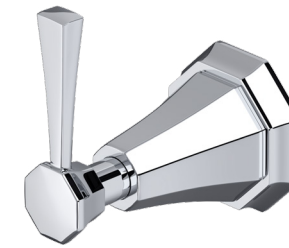

THE DECO COLLECTION
SHOWER ACCESSORIES

DECO - CONCEALED DIVERTER WITH 1 INLET 2 OUTLETS with lever handle

CHROME	5141CP	£503.30
NICKEL	5141NI	£539.70
PEWTER	5141PF	£576.00
TRIM - CHROME	3164TCP	£274.60
TRIM - NICKEL	3164TNI	£311.00
TRIM - PEWTER	3164TPF	£347.30
ROUGH	5542R	£228.70

DECO - CONCEALED DIVERTER WITH 1 INLET 2 OUTLETS with crosstop handle