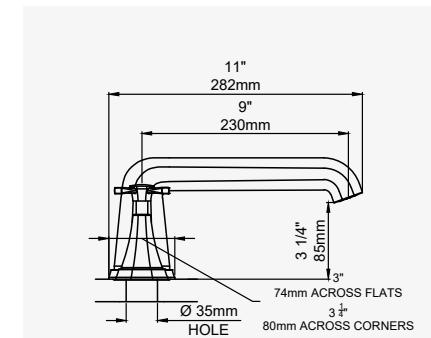

THE DECO COLLECTION 26

THE DECO COLLECTION

BATH FILLERS

DECO - THREE HOLE DECK MOUNTED BATH FILLER with lever handles

CHROME	3158CP	£1,364.40
NICKEL	3158NI	£1,500.80
PEWTER	3158PF	£1,637.30

DECO - THREE HOLE DECK MOUNTED BATH FILLER with crosstop handles