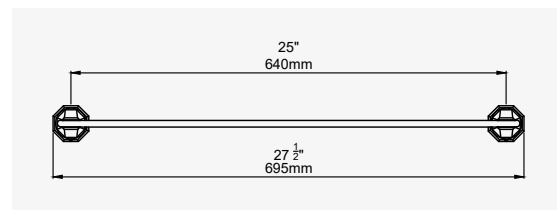

INDEX

GUARANTEE

THE DECO COLLECTION

DECO - 485MM TOWEL RAIL

CHROME	6140CP	£376.00
NICKEL	6140NI	£413.60
PEWTER	6140PF	£451.30

DECO - 640MM TOWEL RAIL

CHROME	6141CP	£405.00
NICKEL	6141NI	£445.40
PEWTER	6141PF	£485.90