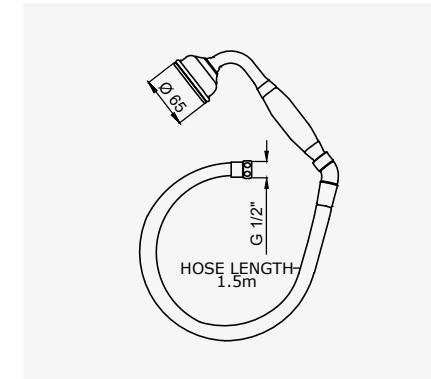

THE GEORGIAN COLLECTION SHOWER ACCESSORIES

GEORGIAN - HANDSHOWER AND HOSE

CHROME	5741CP	£246.10
NICKEL	5741NI	£270.80
PEWTER	5741PF	£295.30
ENGLISH BRONZE	5741BZ	£307.60
GOLD	5741IG	£382.10
POLISHED BRASS	5741BR	£332.20
SATIN BRASS	5741SB	£332.20