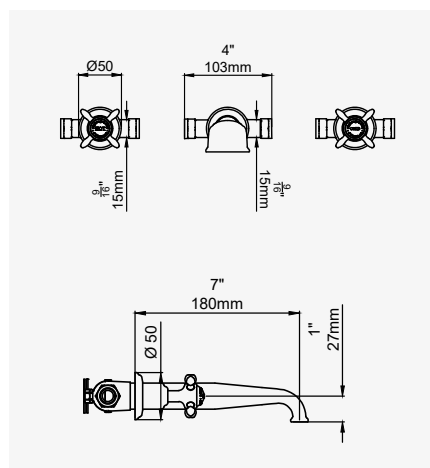

TRADITIONAL - THREE HOLE WALL MOUNTED BASIN MIXER with crosstop handles

CHROME	3561CP	£466.20
NICKEL	3561NI	£512.90
PEWTER	3561PF	£559.50
ENGLISH BRONZE	3561BZ	£582.80
GOLD	3561IG	£723.80
POLISHED BRASS	3561BR	£629.40
SATIN BRASS	3561SB	£629.40
TRIM - CHROME	3561TCP	£222.20
TRIM - NICKEL	3561TNI	£244.50
TRIM - PEWTER	3561TPF	£266.70
TRIM - ENGLISH BRONZE	3561TBZ	£277.80
TRIM - GOLD	3561TIG	£333.30
TRIM - POLISHED BRASS	3561TBR	£300.00
TRIM - SATIN BRASS	3561TSB	£300.00
ROUGH	3791R	£221.80