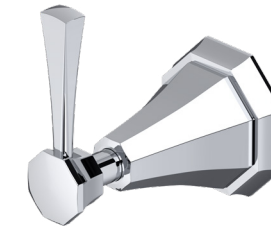

THE DECO COLLECTION
SHOWER ACCESSORIES

DECO - CONCEALED DIVERTER WITH 1 INLET 3 OUTLETS with lever handle

CHROME	5161CP	£646.40
NICKEL	5161NI	£682.80
PEWTER	5161PF	£719.10

TRIM - CHROME	3164TCP	£274.60
TRIM - NICKEL	3164TNI	£311.00
TRIM - PEWTER	3164TPF	£347.30
ROUGH	5562R	£371.80