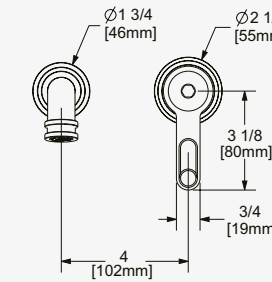

ARMSTRONG - THREE HOLE WALL MOUNTED BASIN MIXER