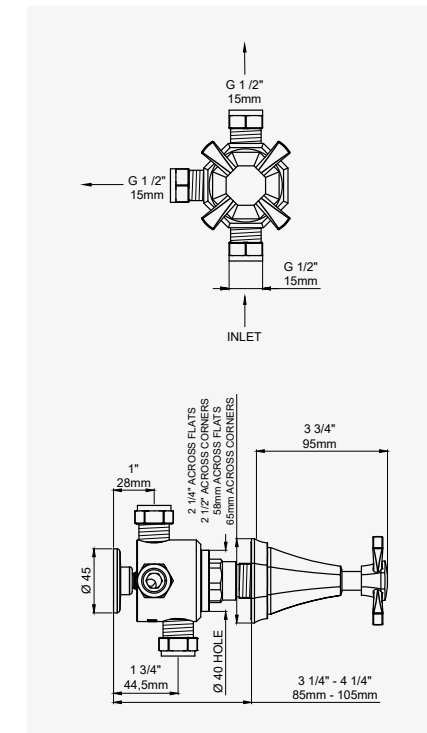

DECO - CONCEALED DIVERTER WITH 1 INLET 2 OUTLETS with crosstop handle

CHROME	5142CP	£503.30
NICKEL	5142NI	£539.70
PEWTER	5142PF	£576.00
TRIM - CHROME	3165TCP	£274.60
TRIM - NICKEL	3165TNI	£311.00
TRIM - PEWTER	3165TPF	£347.30
ROUGH	5542R	£228.70

THE DECO COLLECTION 35