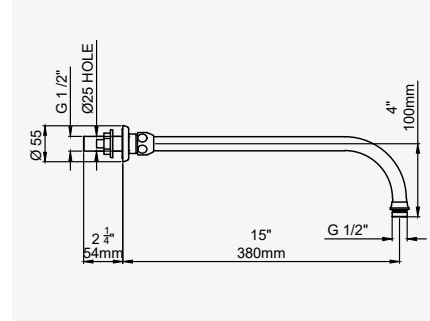

BRASSWARE FINISHES

LEVER HANDLES

INDEX

GUARANTEE

THE LANGBOURN COLLECTION 74

LANGBOURN - OVERHEAD SHOWER ARM

CHROME	5884CP	£194.40
NICKEL	5884NI	£213.90
PEWTER	5884PF	£233.20
ENGLISH BRONZE	5884BZ	£243.00
GOLD	5884IG	£301.80
POLISHED BRASS	5884BR	£262.40
SATIN BRASS	5884SB	£262.40