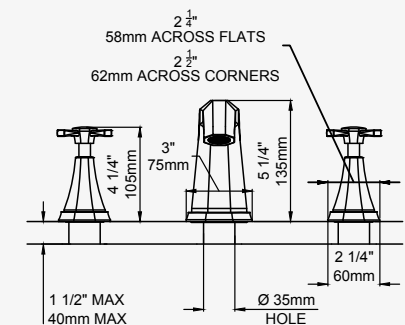

THE DECO COLLECTION 27

THE STORY CRAFT TELLS

CONTENTS

THE PERRIN & ROWE STORY

THE PERRIN & ROWE PROMISE

THE ARMSTRONG COLLECTION

THE DECO COLLECTION

THE GEORGIAN COLLECTION

THE LANGBOURN COLLECTION

THE TRADITIONAL COLLECTION

WASTES

BRASSWARE FINISHES

LEVER HANDLES

INDEX

GUARANTEE