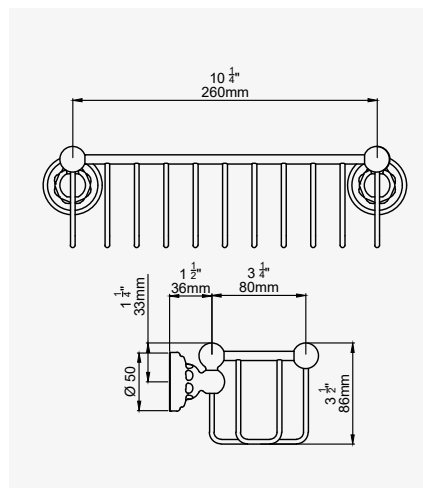

TRADITIONAL - CORNER BASKET

CHROME	6916CP	£201.50
NICKEL	6916NI	£221.60
PEWTER	6916PF	£241.70
ENGLISH BRONZE	6916BZ	£251.80
GOLD	6916IG	£312.80
POLISHED BRASS	6916BR	£272.00
SATIN BRASS	6916SB	£272.00

TRADITIONAL - 260MM BOTTLE BASKET