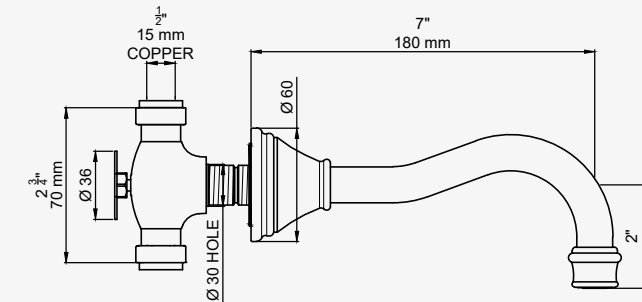

Includes pop-up waste kit.

THE GEORGIAN COLLECTION

BASIN & BIDET MIXERS

GEORGIAN - THREE HOLE WALL MOUNTED BASIN MIXER

CHROME	3793CP	£466.20
NICKEL	3793NI	£512.90
PEWTER	3793PF	£559.50
ENGLISH BRONZE	3793BZ	£582.80
GOLD	3793IG	£723.80
POLISHED BRASS	3793BR	£629.40
SATIN BRASS	3793SB	£629.40
TRIM - CHROME	3793TCP	£233.30
TRIM - NICKEL	3793TNI	£280.00
TRIM - PEWTER	3793TPF	£326.60
TRIM - ENGLISH BRONZE	3793TBZ	£349.90
TRIM - GOLD	3793TIG	£490.90
TRIM - POLISHED BRASS	3793TBR	£396.50
TRIM - SATIN BRASS	3793TSB	£396.50
ROUGH	3790R	£232.90