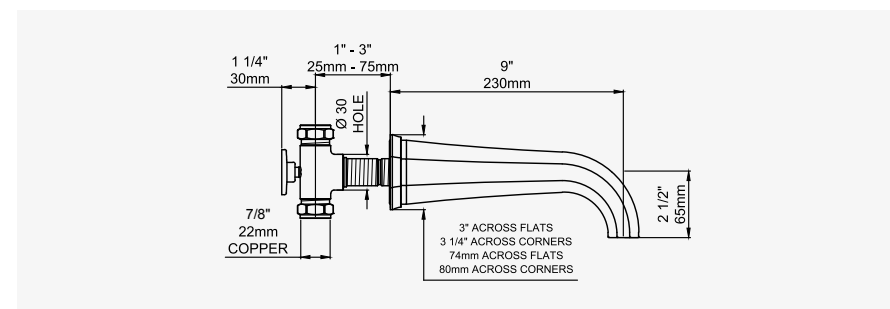

DECO - BATH SPOUT

See page 34 for controls.

CHROME	3185CP	£391.80
NICKEL	3185NI	£430.90
PEWTER	3185PF	£470.10