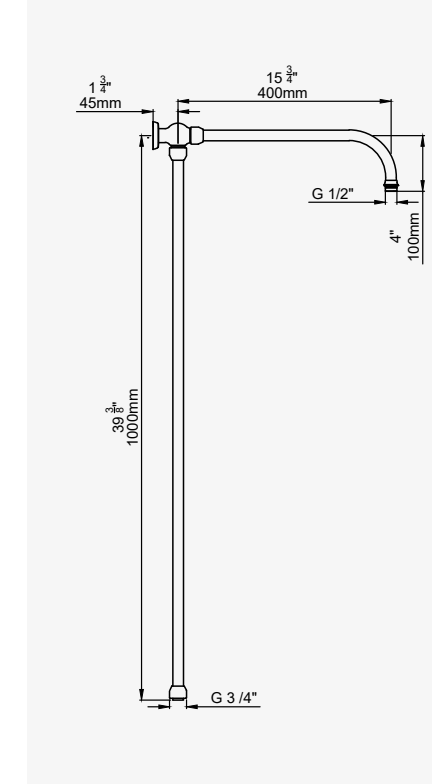

THE LANGBOURN COLLECTION SHOWER ACCESSORIES

LANGBOURN - FIXED RISER 1000MM X 400MM X G 1/2" X 90 DEGREES

CHROME	5891CP	£345.10
NICKEL	5891NI	£379.70
PEWTER	5891PF	£414.10
ENGLISH BRONZE	5891BZ	£431.40
GOLD	5891IG	£535.80
POLISHED BRASS	5891BR	£465.90
SATIN BRASS	5891SB	£465.90

LANGBOURN - SPLIT RISER 800MM X 400MM X G 1/2" (For use with riser diverter 5883)