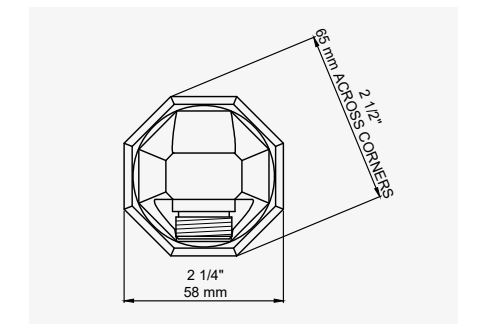

CHROME	5146CP	£212.20
NICKEL	5146NI	£233.50
PEWTER	5146PF	£254.70