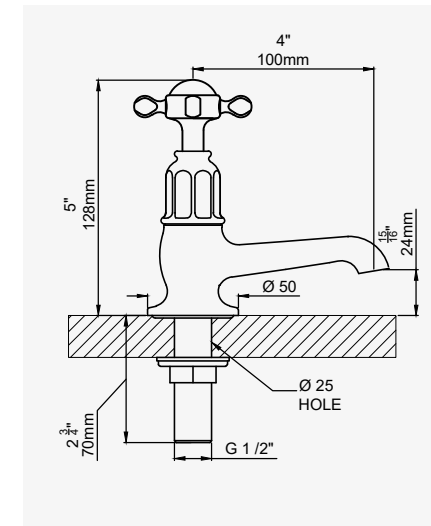

THE TRADITIONAL COLLECTION

BASIN MIXERS

TRADITIONAL - PAIR OF PILLAR BASIN TAPS with crosstop handles

CHROME	3476CP	£358.80
NICKEL	3476NI	£394.60
PEWTER	3476PF	£430.50
ENGLISH BRONZE	3476BZ	£448.40
GOLD	3476IG	£556.90
POLISHED BRASS	3476BR	£484.30
SATIN BRASS	3476SB	£484.30

TRADITIONAL - THREE HOLE DECK MOUNTED BASIN MIXER with lever handles