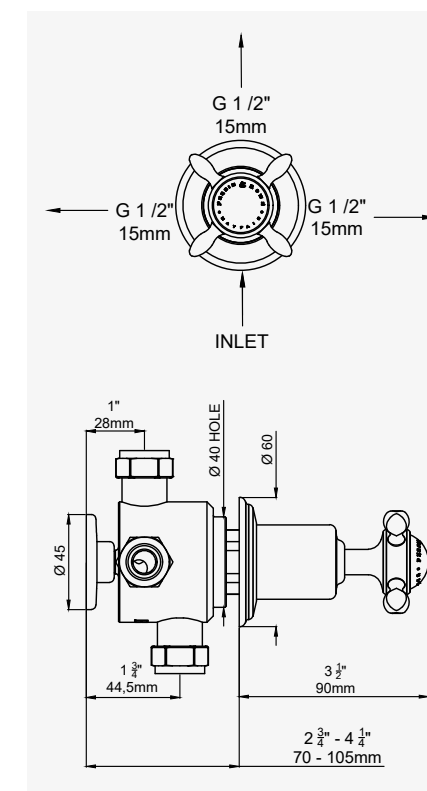

TRADITIONAL - CONCEALED DIVERTER with 1 inlet 3 outlets and crosstop handle

CHROME	5563CP	£464.50
NICKEL	5563NI	£482.60
PEWTER	5563PF	£500.80
ENGLISH BRONZE	5563BZ	£509.90
GOLD	5563IG	£564.80
POLISHED BRASS	5563BR	£528.00
SATIN BRASS	5563SB	£528.00
TRIM - CHROME	3241TCP	£92.70
TRIM - NICKEL	3241TNI	£110.80
TRIM - PEWTER	3241TPF	£129.00
TRIM - ENGLISH BRONZE	3241TBZ	£138.10
TRIM - GOLD	3241TIG	£193.00
TRIM - POLISHED BRASS	3241TBR	£156.20
TRIM - SATIN BRASS	3241TSB	£156.20
ROUGH	5562R	£371.80

THE TRADITIONAL COLLECTION 111