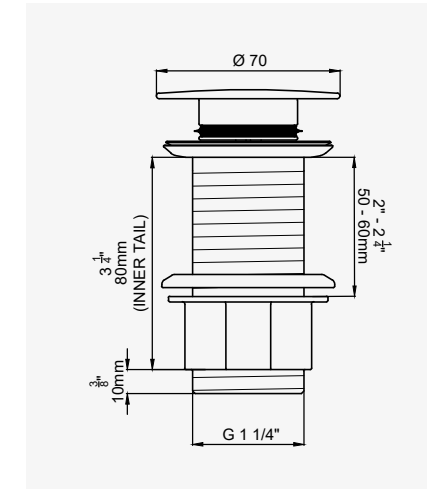

WASTES - LARGE UNSLOTTED PUSH BASIN WASTE

CHROME	6806CP	£67.70
NICKEL	6806NI	£74.50
PEWTER	6806PF	£81.20
ENGLISH BRONZE	6806BZ	£84.60
GOLD	6806IG	£105.00
POLISHED BRASS	6806BR	£91.30
SATIN BRASS	6806SB	£91.30

WASTES - BASIN POP-UP WASTE CENTRESET