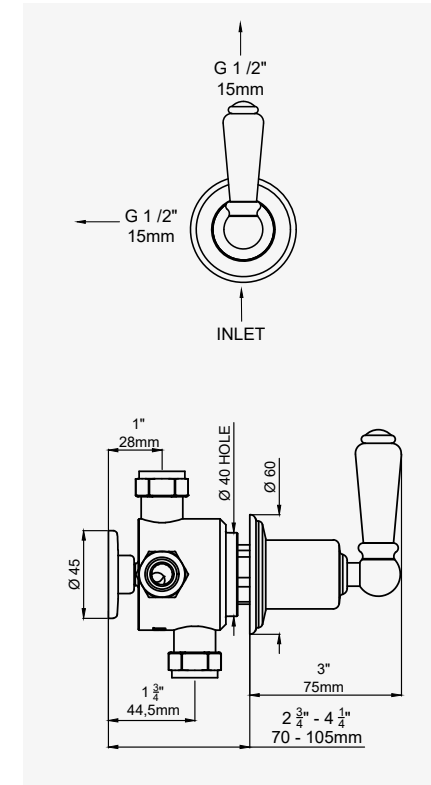

THE TRADITIONAL COLLECTION

SHOWER ACCESSORIES

TRADITIONAL - CONCEALED DIVERTER with 1 inlet 2 outlets and lever handle

CHROME	5542CP	£321.40
NICKEL	5542NI	£339.50
PEWTER	5542PF	£357.70
ENGLISH BRONZE	5542BZ	£366.80
GOLD	5542IG	£421.70
POLISHED BRASS	5542BR	£384.90
SATIN BRASS	5542SB	£384.90
TRIM - CHROME	3240TCP	£92.70
TRIM - NICKEL	3240TNI	£110.80
TRIM - PEWTER	3240TPF	£129.00
TRIM - ENGLISH BRONZE	3240TBZ	£138.10
TRIM - GOLD	3240TIG	£193.00
TRIM - POLISHED BRASS	3240TBR	£156.20
TRIM - SATIN BRASS	3240TSB	£156.20
ROUGH	5542R	£228.70