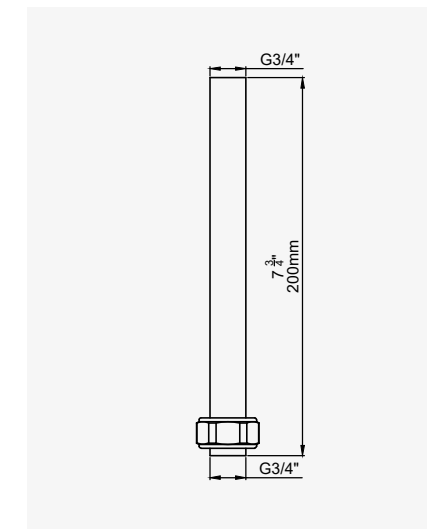

TRADITIONAL - SHOWER OUTLET CONNECTOR - 200MM

CHROME	5394CP	£41.00
NICKEL	5394NI	£45.00
PEWTER	5394PF	£49.10
ENGLISH BRONZE	5394BZ	£51.20
GOLD	5394IG	£63.60
POLISHED BRASS	5394BR	£55.30
SATIN BRASS	5394SB	£55.30

119

THE TRADITIONAL COLLECTION