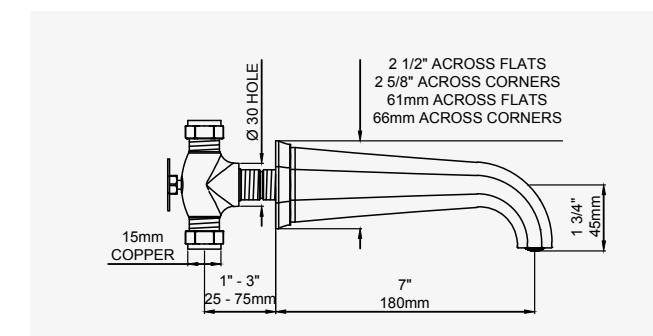

THE DECO COLLECTION 25