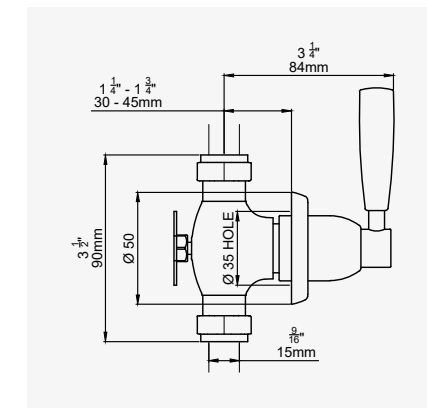

LANGBOURN - SINGLE 1/2" WALL VALVE

CHROME	3036CP	£160.40
NICKEL	3036NI	£176.50
PEWTER	3036PF	£192.50
ENGLISH BRONZE	3036BZ	£200.60
GOLD	3036IG	£249.00
POLISHED BRASS	3036BR	£216.50
SATIN BRASS	3036SB	£216.50
TRIM - CHROME	3036TCP	£90.40
TRIM - NICKEL	3036TNI	£106.50
TRIM - PEWTER	3036TPF	£122.50
TRIM - ENGLISH BRONZE	3036TBZ	£130.60
TRIM - GOLD	3036TIG	£179.00
TRIM - POLISHED BRASS	3036TBR	£146.50
TRIM - SATIN BRASS	3036TSB	£146.50
ROUGH	3269R	£70.00