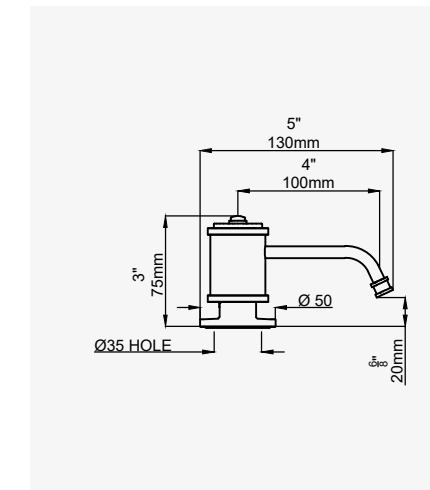

THE ARMSTRONG COLLECTION ACCESSORIES

ARMSTRONG - DECK MOUNTED SOAP DISPENSER

CHROME	6595CP	£140.30
NICKEL	6595NI	£154.40
PEWTER	6595PF	£168.30
ENGLISH BRONZE	6595BZ	£175.40
GOLD	6595IG	£217.80
POLISHED BRASS	6595BR	£189.40
SATIN BRASS	6595SB	£189.40