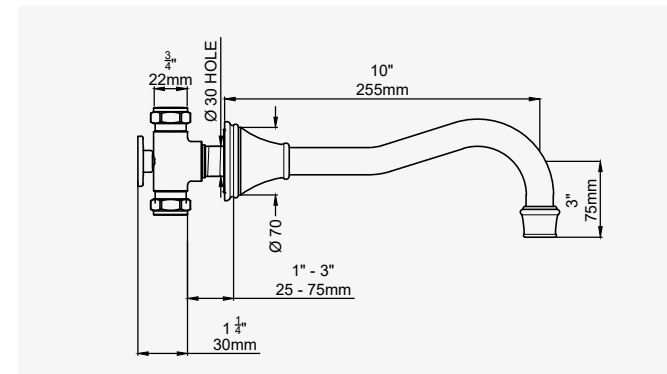

THE GEORGIAN COLLECTION

BATH FILLERS

GEORGIAN - THREE HOLE DECK MOUNTED BATH FILLER

CHROME	3757CP	£768.50
NICKEL	3757NI	£845.40
PEWTER	3757PF	£922.20
ENGLISH BRONZE	3757BZ	£960.70
GOLD	3757IG	£1,193.10
POLISHED BRASS	3757BR	£1,037.50
SATIN BRASS	3757SB	£1,037.50

GEORGIAN - THREE HOLE WALL MOUNTED BATH FILLER

CHROME	3783CP	£624.30
NICKEL	3783NI	£686.80
PEWTER	3783PF	£749.10
ENGLISH BRONZE	3783BZ	£780.40
GOLD	3783IG	£969.20
POLISHED BRASS	3783BR	£842.80
SATIN BRASS	3783SB	£842.80
TRIM - CHROME	3783TCP	£360.30
TRIM - NICKEL	3783TNI	£422.80
TRIM - PEWTER	3783TPF	£485.10
TRIM - ENGLISH BRONZE	3783TBZ	£516.40
TRIM - GOLD	3783TIG	£705.20
TRIM - POLISHED BRASS	3783TBR	£578.80
TRIM - SATIN BRASS	3783TSB	£578.80
ROUGH	3800R	£264.00

THE GEORGIAN COLLECTION

BATH SHOWER MIXERS

GEORGIAN - FOUR HOLE DECK MOUNTED BATH SET

CHROME	3747CP	£1,102.50
NICKEL	3747NI	£1,212.70
PEWTER	3747PF	£1,322.90
ENGLISH BRONZE	3747BZ	£1,378.10
GOLD	3747IG	£1,711.60
POLISHED BRASS	3747BR	£1,488.30
SATIN BRASS	3747SB	£1,488.30

EASY CLEAN OPTION		
CHROME	3083CP	£1,157.60
NICKEL	3083NI	£1,273.30
PEWTER	3083PF	£1,389.10
ENGLISH BRONZE	3083BZ	£1,447.00
GOLD	3083IG	£1,797.10
POLISHED BRASS	3083BR	£1,562.70
SATIN BRASS	3083SB	£1,562.70

THE STORY CRAFT TELLS

CONTENTS

THE PERRIN & ROWE STORY

THE PERRIN & ROWE PROMISE

THE ARMSTRONG COLLECTION

THE DECO COLLECTION

THE GEORGIAN COLLECTION

THE LANGBOURN COLLECTION

THE TRADITIONAL COLLECTION

WASTES

BRASSWARE FINISHES

LEVER HANDLES

INDEX

GUARANTEE