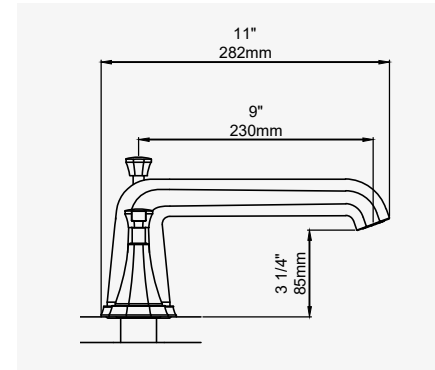

THE DECO COLLECTION 32

DECO - FOUR HOLE DECK MOUNTED BATH SET with lever handles

CHROME	3148CP	£1,932.40
NICKEL	3148NI	£2,125.70
PEWTER	3148PF	£2,318.80

EASY CLEAN OPTION

CHROME	3152CP	£1,994.60
NICKEL	3152NI	£2,194.00
PEWTER	3152PF	£2,393.40