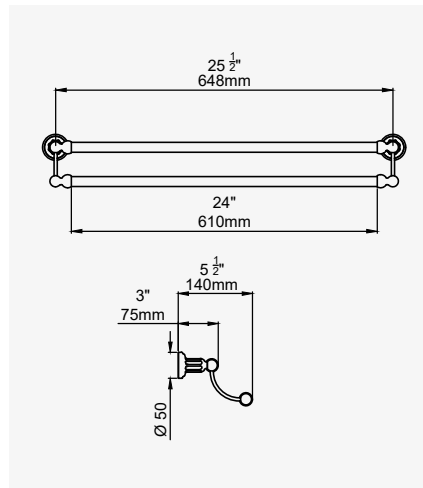

TRADITIONAL - 648MM DOUBLE TOWEL RAIL

CHROME	6944CP	£252.80
NICKEL	6944NI	£278.10
PEWTER	6944PF	£303.40
ENGLISH BRONZE	6944BZ	£316.10
GOLD	6944IG	£392.50
POLISHED BRASS	6944BR	£341.30
SATIN BRASS	6944SB	£341.30