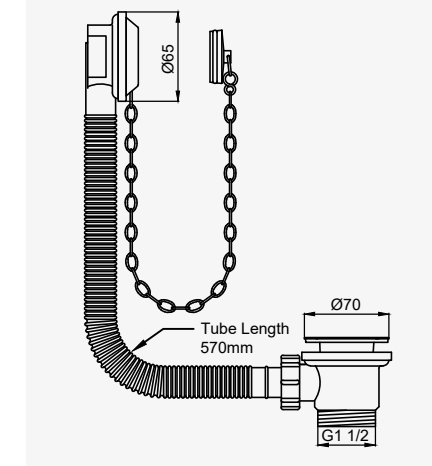

CHROME	6713CP	£77.50
NICKEL	6713NI	£85.20
PEWTER	6713PF	£93.00
ENGLISH BRONZE	6713BZ	£96.80
GOLD	6713IG	£120.20
POLISHED BRASS	6713BR	£104.50
SATIN BRASS	6713SB	£104.50

THE STORY CRAFT TELLS

CONTENTS

THE PERRIN & ROWE
STORY

THE PERRIN & ROWE
PROMISE

THE ARMSTRONG
COLLECTION

THE DECO
COLLECTION

THE GEORGIAN
COLLECTION

THE LANGBOURN
COLLECTION

THE TRADITIONAL
COLLECTION

WASTES

BRASSWARE FINISHES

LEVER HANDLES

INDEX

GUARANTEE