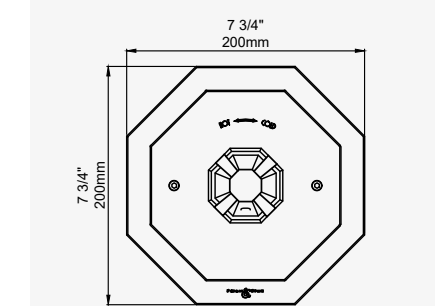

DECO - CONCEALED THERMOSTATIC SHOWER MIXER WITHOUT FLOW CONTROL with crosstop handle

CHROME	5158CP	£1,386.10
NICKEL	5158NI	£1,452.10
PEWTER	5158PF	£1,518.20

TRIM - CHROME

5158TCP	£660.40	
TRIM - NICKEL	5158TNI	£726.40
TRIM - PEWTER	5158TPF	£792.50
ROUGH	5585R	£725.70