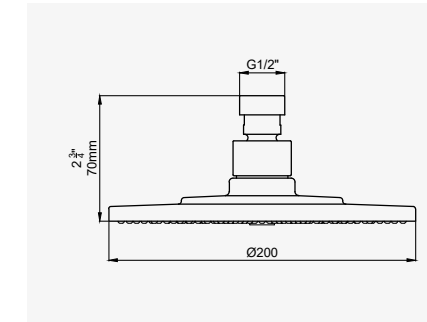

THE LANGBOURN COLLECTION

SHOWER ACCESSORIES

LANGBOURN - 8" EASY CLEAN DISCUS SHOWER ROSE

CHROME	5235CP	£483.60
NICKEL	5235NI	£532.00
PEWTER	5235PF	£580.30
ENGLISH BRONZE	5235BZ	£604.50
GOLD	5235IG	£750.80
POLISHED BRASS	5235BR	£652.90
SATIN BRASS	5235SB	£652.90