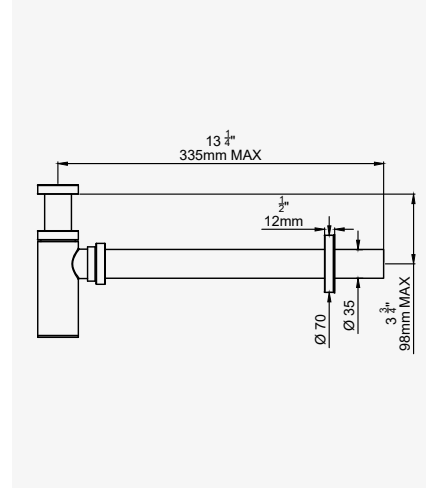

WASTES
BY
PERRIN & ROWE®
LONDON

WASTES BOTTLETRAPS

WASTES - 1 1/4" BOTTLE TRAP with outlet, pipe & flange

CHROME	6303CP	£202.30
NICKEL	6303NI	£222.60
PEWTER	6303PF	£242.80
ENGLISH BRONZE	6303BZ	£252.90
GOLD	6303IG	£314.10
POLISHED BRASS	6303BR	£273.20
SATIN BRASS	6303SB	£273.20