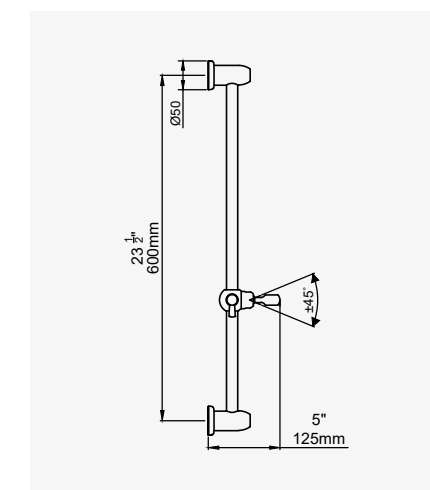

LANGBOURN - SLIDING RAIL

CHROME	5840CP	£525.20
NICKEL	5840NI	£577.70
PEWTER	5840PF	£630.20
ENGLISH BRONZE	5840BZ	£656.50
GOLD	5840IG	£815.30
POLISHED BRASS	5840BR	£709.00
SATIN BRASS	5840SB	£709.00

77

THE LANGBOURN COLLECTION