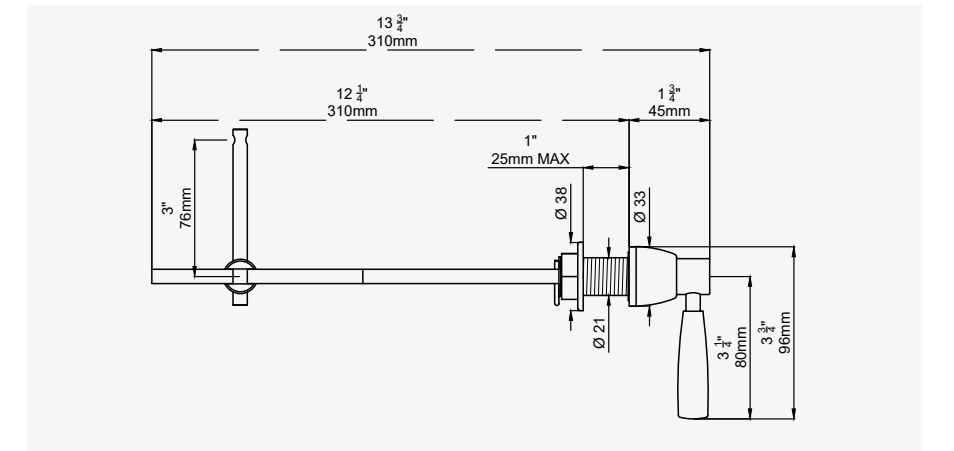

LANGBOURN - EXTENDED CONCEALED CISTERN LEVER

CHROME	6772CP	£137.30
NICKEL	6772NI	£151.10
PEWTER	6772PF	£164.80
ENGLISH BRONZE	6772BZ	£171.60
GOLD	6772IG	£213.20
POLISHED BRASS	6772BR	£185.40
SATIN BRASS	6772SB	£185.40

THE LANGBOURN COLLECTION 89