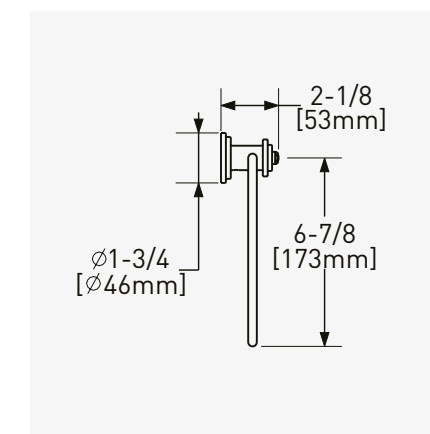

ARMSTRONG - TOWEL RING

CHROME	6235CP	£127.10
NICKEL	6235NI	£139.90
PEWTER	6235PF	£152.50
ENGLISH BRONZE	6235BZ	£158.90
GOLD	6235IG	£197.30
POLISHED BRASS	6235BR	£171.50
SATIN BRASS	6235SB	£171.50

THE ARMSTRONG COLLECTION 19