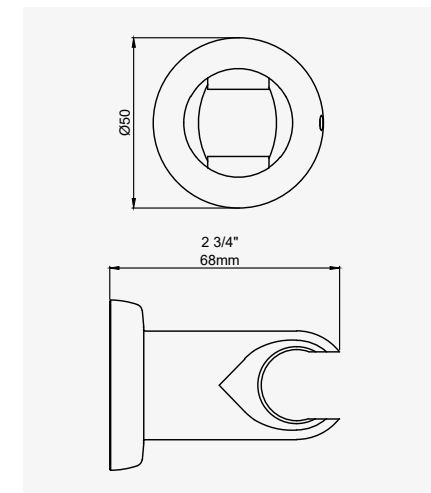

LANGBOURN - PARKING BRACKET

CHROME	5300CP	£160.60
NICKEL	5300NI	£176.70
PEWTER	5300PF	£192.80
ENGLISH BRONZE	5300BZ	£200.80
GOLD	5300IG	£249.40
POLISHED BRASS	5300BR	£216.90
SATIN BRASS	5300SB	£216.90