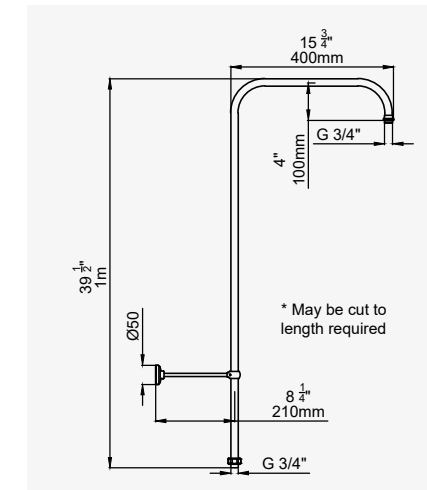

THE TRADITIONAL COLLECTION SHOWER ACCESSORIES

TRADITIONAL - FIXED RISER 1000MM X 400MM X G 3/4"

CHROME	5391CP	£295.30
NICKEL	5391NI	£324.80
PEWTER	5391PF	£354.40
ENGLISH BRONZE	5391BZ	£369.10
GOLD	5391IG	£458.40
POLISHED BRASS	5391BR	£398.60
SATIN BRASS	5391SB	£398.60

TRADITIONAL - RISER DIVERTER, HANDSHOWER, HOSE, SLIDING BRACKET AND WALL STAY