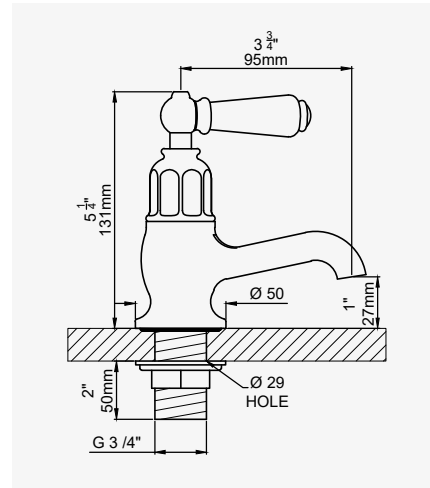

INDEX

GUARANTEE

9 6

THE TRADITIONAL COLLECTION

TRADITIONAL - PAIR OF PILLAR BATH TAPS with lever handles

CHROME	3455CP	£392.60
NICKEL	3455NI	£431.90
PEWTER	3455PF	£471.20
ENGLISH BRONZE	3455BZ	£490.80
GOLD	3455IG	£609.50
POLISHED BRASS	3455BR	£530.00
SATIN BRASS	3455SB	£530.00