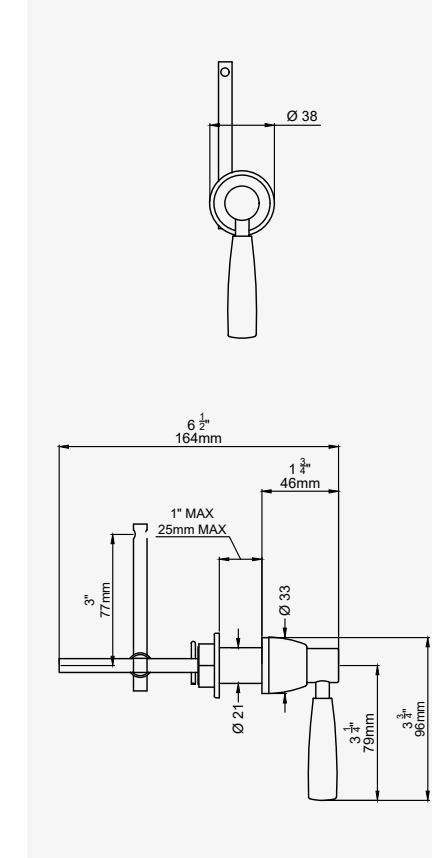

THE LANGBOURN COLLECTION

ACCESSORIES

LANGBOURN - CONCEALED CISTERN LEVER

CHROME	6771CP	£131.30
NICKEL	6771NI	£144.40
PEWTER	6771PF	£157.60
ENGLISH BRONZE	6771BZ	£164.10
GOLD	6771IG	£203.80
POLISHED BRASS	6771BR	£177.30
SATIN BRASS	6771SB	£177.30