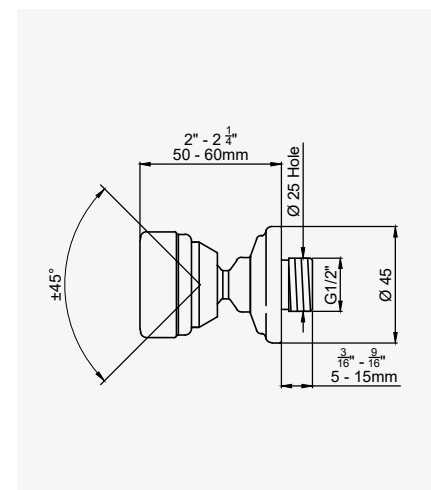

TRADITIONAL - BODY SPRAY

CHROME	5570CP	£116.40
NICKEL	5570NI	£128.10
PEWTER	5570PF	£139.70
ENGLISH BRONZE	5570BZ	£145.60
GOLD	5570IG	£180.70
POLISHED BRASS	5570BR	£157.10
SATIN BRASS	5570SB	£157.10