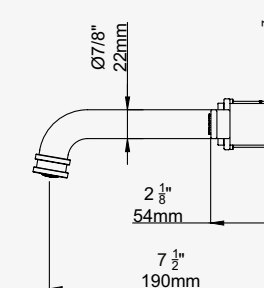

THE ARMSTRONG COLLECTION

BASIN MIXERS

THE STORY CRAFT TELLS

CONTENTS

THE PERRIN & ROWE STORY

THE PERRIN & ROWE PROMISE

THE ARMSTRONG COLLECTION

THE DECO COLLECTION

THE GEORGIAN COLLECTION

THE LANGBOURN COLLECTION

THE TRADITIONAL COLLECTION

WASTES

BRASSWARE FINISHES

LEVER HANDLES

INDEX

GUARANTEE

THE ARMSTRONG COLLECTION 10

ARMSTRONG - SINGLE LEVER BASIN MIXER

CHROME	3641CP	£623.70
NICKEL	3641NI	£686.10
PEWTER	3641PF	£748.50
ENGLISH BRONZE	3641BZ	£779.70
GOLD	3641IG	£968.40
POLISHED BRASS	3641BR	£842.10
SATIN BRASS	3641SB	£842.10

Includes pop-up waste kit.

ARMSTRONG - THREE HOLE DECK MOUNTED BASIN MIXER

CHROME	3606CP	£687.30
NICKEL	3606NI	£756.10
PEWTER	3606PF	£824.80
ENGLISH BRONZE	3606BZ	£859.10
GOLD	3606IG	£1,067.10
POLISHED BRASS	3606BR	£927.90
SATIN BRASS	3606SB	£927.90

THE ARMSTRONG COLLECTION

BASIN MIXERS

ARMSTRONG - WALL MOUNTED SINGLE LEVER BASIN MIXER

CHROME	3681CP	£600.60
NICKEL	3681NI	£660.70
PEWTER	3681PF	£720.80
ENGLISH BRONZE	3681BZ	£750.80
GOLD	3681IG	£932.50
POLISHED BRASS	3681BR	£810.90
SATIN BRASS	3681SB	£810.90

TRIM - CHROME	3681TCP	£367.70
TRIM - NICKEL	3681TNI	£427.80
TRIM - PEWTER	3681TPF	£487.90
TRIM - ENGLISH BRONZE	3681TBZ	£517.90
TRIM - GOLD	3681TIG	£699.60
TRIM - POLISHED BRASS	3681TBR	£578.00
TRIM - SATIN BRASS	3681TSB	£578.00
ROUGH	3681R	£232.90

ARMSTRONG - THREE HOLE WALL MOUNTED BASIN MIXER

CHROME	3620CP	£687.30
NICKEL	3620NI	£756.10
PEWTER	3620PF	£824.80
ENGLISH BRONZE	3620BZ	£859.10
GOLD	3620IG	£1,067.10
POLISHED BRASS	3620BR	£927.90
SATIN BRASS	3620SB	£927.90