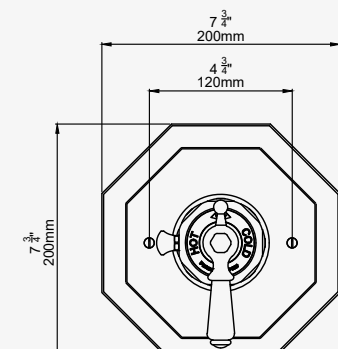

THE TRADITIONAL COLLECTION

SHOWER MIXERS

TRADITIONAL - CONCEALED THERMOSTATIC SHOWER MIXER without flow control with lever handle

Note: 135 Max using Extension Kit 3550

CHROME	5585CP	£1,069.30
NICKEL	5585NI	£1,103.60
PEWTER	5585PF	£1,138.00
ENGLISH BRONZE	5585BZ	£1,155.20
GOLD	5585IG	£1,259.10
POLISHED BRASS	5585BR	£1,189.50
SATIN BRASS	5585SB	£1,189.50
TRIM - CHROME	5585TCP	£343.60
TRIM - NICKEL	5585TNI	£377.90
TRIM - PEWTER	5585TPF	£412.30
TRIM - ENGLISH BRONZE	5585TBZ	£429.50
TRIM - GOLD	5585TIG	£533.40
TRIM - POLISHED BRASS	5585TBR	£463.80
TRIM - SATIN BRASS	5585TSB	£463.80
ROUGH	5585R	£725.70

TRADITIONAL - CONCEALED THERMOSTATIC SHOWER MIXER without flow control with crosstop handle