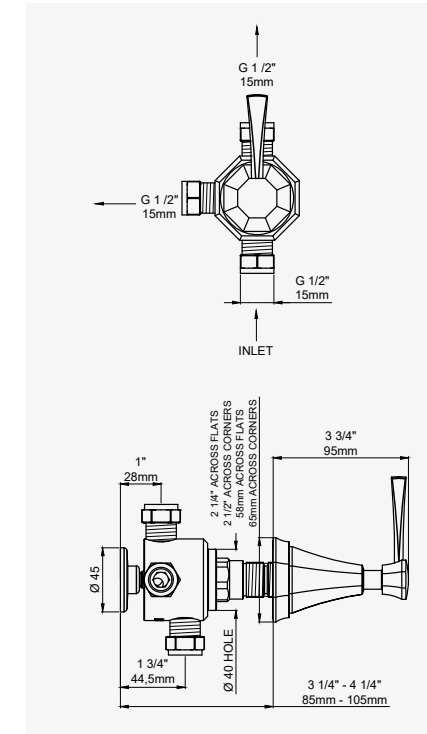

THE DECO COLLECTION
SHOWER ACCESSORIES

DECO - CONCEALED DIVERTER WITH 1 INLET 2 OUTLETS with lever handle

CHROME	5141CP	£503.30
NICKEL	5141NI	£539.70
PEWTER	5141PF	£576.00
TRIM - CHROME	3164TCP	£274.60
TRIM - NICKEL	3164TNI	£311.00
TRIM - PEWTER	3164TPF	£347.30
ROUGH	5542R	£228.70