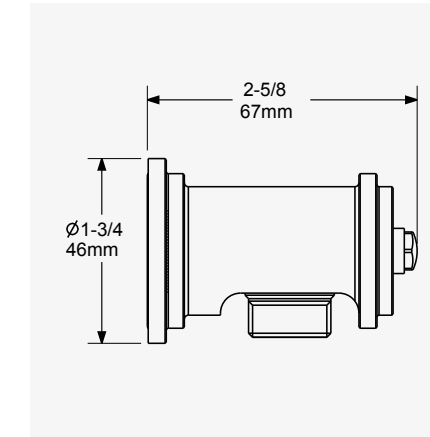

THE ARMSTRONG COLLECTION SHOWER ACCESSORIES

ARMSTRONG - HANDSHOWER WALL OUTLET

CHROME	5646CP	£132.90
NICKEL	5646NI	£146.20
PEWTER	5646PF	£159.50
ENGLISH BRONZE	5646BZ	£166.10
GOLD	5646IG	£206.40
POLISHED BRASS	5646BR	£179.50
SATIN BRASS	5646SB	£179.50