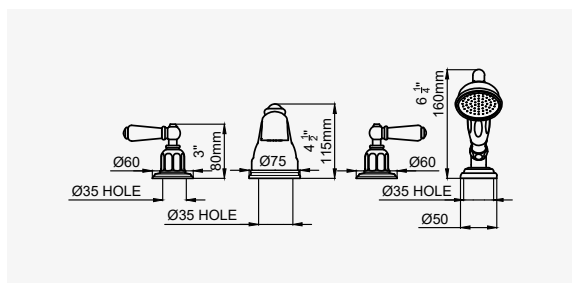

THE TRADITIONAL COLLECTION

BATH SHOWER MIXERS

THE STORY CRAFT TELLS

CONTENTS

THE PERRIN & ROWE STORY

THE PERRIN & ROWE PROMISE

THE ARMSTRONG COLLECTION

THE DECO COLLECTION

THE GEORGIAN COLLECTION

THE LANGBOURN COLLECTION

THE TRADITIONAL COLLECTION

WASTES

BRASSWARE FINISHES

LEVER HANDLES

INDEX

GUARANTEE

THE TRADITIONAL COLLECTION 102

TRADITIONAL - FOUR HOLE DECK MOUNTED BATH SET with lever handles

CHROME	3737CP	£1,120.10
NICKEL	3737NI	£1,232.00
PEWTER	3737PF	£1,344.00
ENGLISH BRONZE	3737BZ	£1,400.10
GOLD	3737IG	£1,738.90
POLISHED BRASS	3737BR	£1,512.10
SATIN BRASS	3737SB	£1,512.10

EASY CLEAN OPTION

CHROME	3291CP	£1,176.10
NICKEL	3291NI	£1,293.60
PEWTER	3291PF	£1,411.20
ENGLISH BRONZE	3291BZ	£1,470.10
GOLD	3291IG	£1,825.80
POLISHED BRASS	3291BR	£1,587.70
SATIN BRASS	3291SB	£1,587.70

TRADITIONAL - FOUR HOLE DECK MOUNTED BATH SET with crosstop handles

CHROME	3738CP	£1,120.10
NICKEL	3738NI	£1,232.00
PEWTER	3738PF	£1,344.00
ENGLISH BRONZE	3738BZ	£1,400.10
GOLD	3738IG	£1,738.90
POLISHED BRASS	3738BR	£1,512.10
SATIN BRASS	3738SB	£1,512.10

EASY CLEAN OPTION

CHROME	3292CP	£1,176.10
NICKEL	3292NI	£1,293.60
PEWTER	3292PF	£1,411.20
ENGLISH BRONZE	3292BZ	£1,470.10
GOLD	3292IG	£1,825.80
POLISHED BRASS	3292BR	£1,587.70
SATIN BRASS	3292SB	£1,587.70

THE TRADITIONAL COLLECTION

SHOWER MIXERS

TRADITIONAL - CONCEALED THERMOSTATIC SHOWER MIXER with flow control with lever handles

CHROME	5555CP	£1,251.00
NICKEL	5555NI	£1,294.10
PEWTER	5555PF	£1,337.30
ENGLISH BRONZE	5555BZ	£1,358.90
GOLD	5555IG	£1,489.40
POLISHED BRASS	5555BR	£1,402.00
SATIN BRASS	5555SB	£1,402.00