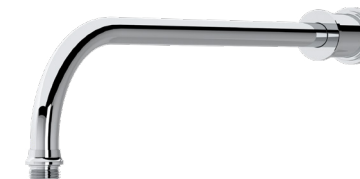

CHROME	5684CP	£201.00
NICKEL	5684NI	£221.10
PEWTER	5684PF	£241.20
ENGLISH BRONZE	5684BZ	£251.30
GOLD	5684IG	£312.00
POLISHED BRASS	5684BR	£271.30
SATIN BRASS	5684SB	£271.30

13

THE ARMSTRONG COLLECTION