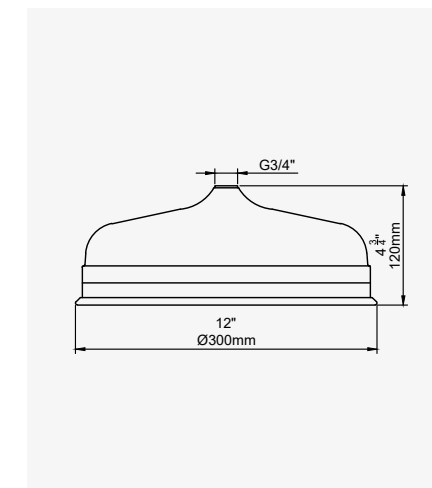

TRADITIONAL - 12" EASY CLEAN SHOWER ROSE

CHROME	5249CP	£603.00
NICKEL	5249NI	£663.20
PEWTER	5249PF	£723.50
ENGLISH BRONZE	5249BZ	£753.70
GOLD	5249IG	£936.00
POLISHED BRASS	5249BR	£813.90
SATIN BRASS	5249SB	£813.90

113

THE TRADITIONAL COLLECTION