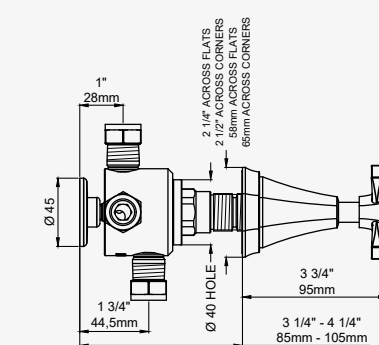

DECO - CONCEALED DIVERTER WITH 1 INLET 3 OUTLETS with crosstop handle

CHROME	5162CP	£646.40
NICKEL	5162NI	£682.80
PEWTER	5162PF	£719.10

TRIM - CHROME	3165TCP	£274.60
TRIM - NICKEL	3165TNI	£311.00
TRIM - PEWTER	3165TPF	£347.30
ROUGH	5562R	£371.80

THE DECO COLLECTION 37