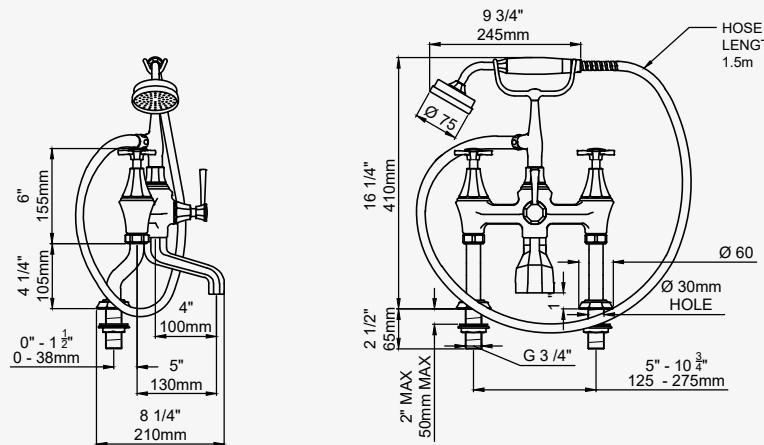

DECO - DECK MOUNTED BATH SHOWER MIXER with handshower and crosstop handles

CHROME			EASY CLEAN OPTION		
CHROME	3101/1CP	£2,216.80	CHROME	3101/2CP	£2,278.90
NICKEL	3101/1NI	£2,438.60	NICKEL	3101/2NI	£2,506.80
PEWTER	3101/1PF	£2,660.20	PEWTER	3101/2PF	£2,734.70