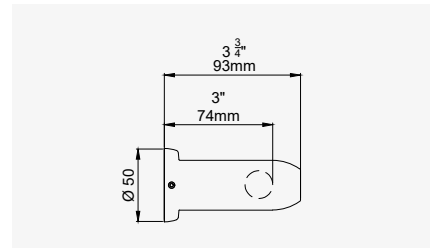

CHROME	6461CP	£210.00
NICKEL	6461NI	£231.00
PEWTER	6461PF	£252.10
ENGLISH BRONZE	6461BZ	£262.50
GOLD	6461IG	£326.00
POLISHED BRASS	6461BR	£283.50
SATIN BRASS	6461SB	£283.50