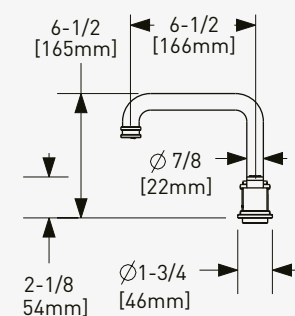

Includes pop-up waste kit.

ARMSTRONG - THREE HOLE DECK MOUNTED BASIN MIXER

CHROME	3606CP	£687.30
NICKEL	3606NI	£756.10
PEWTER	3606PF	£824.80
ENGLISH BRONZE	3606BZ	£859.10
GOLD	3606IG	£1,067.10
POLISHED BRASS	3606BR	£927.90
SATIN BRASS	3606SB	£927.90