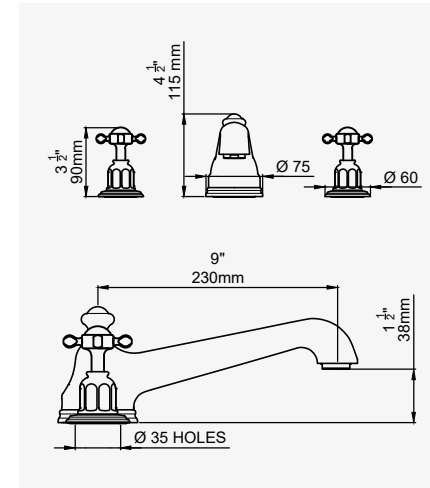

THE TRADITIONAL COLLECTION

BATH FILLERS

TRADITIONAL - THREE HOLE DECK MOUNTED BATH FILLER with crosstop handles

CHROME	3736CP	£809.00
NICKEL	3736NI	£889.80
PEWTER	3736PF	£970.80
ENGLISH BRONZE	3736BZ	£1,011.30
GOLD	3736IG	£1,255.90
POLISHED BRASS	3736BR	£1,092.10
SATIN BRASS	3736SB	£1,092.10