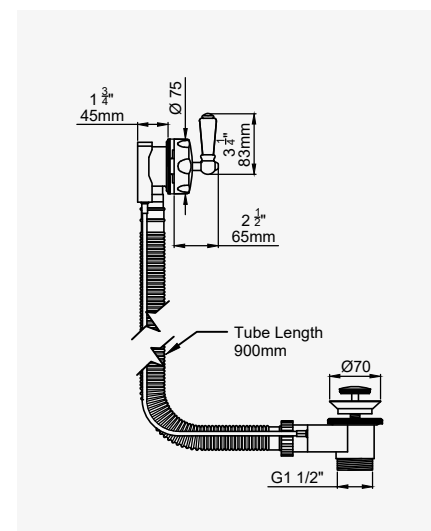

WASTES - COMBINED POP-UP WASTE AND OVERFLOW with concealed pipes - 900mm

CHROME	6715CP	£236.40
NICKEL	6715NI	£260.10
PEWTER	6715PF	£283.70
ENGLISH BRONZE	6715BZ	£295.50
GOLD	6715IG	£367.00