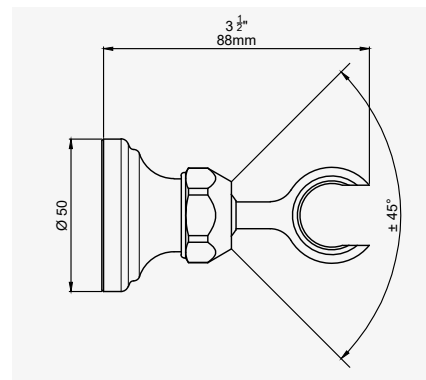

TRADITIONAL - PARKING BRACKET

CHROME	5544CP	£144.60
NICKEL	5544NI	£159.00
PEWTER	5544PF	£173.50
ENGLISH BRONZE	5544BZ	£180.80
GOLD	5544IG	£224.50
POLISHED BRASS	5544BR	£195.20
SATIN BRASS	5544SB	£195.20