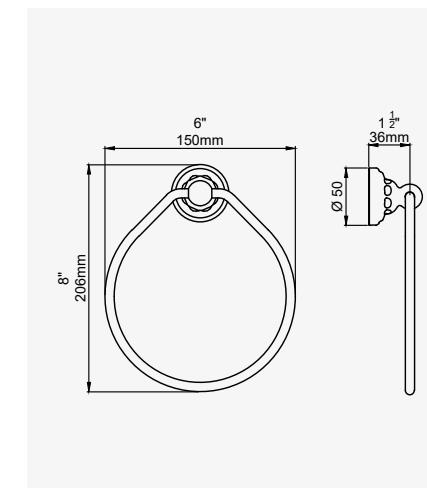

TRADITIONAL - 150MM TOWEL RING

CHROME	6935CP	£75.40
NICKEL	6935NI	£83.00
PEWTER	6935PF	£90.50
ENGLISH BRONZE	6935BZ	£94.20
GOLD	6935IG	£117.10
POLISHED BRASS	6935BR	£101.80
SATIN BRASS	6935SB	£101.80

THE STORY CRAFT TELLS

CONTENTS

THE PERRIN & ROWE
STORY

THE PERRIN & ROWE
PROMISE

THE ARMSTRONG
COLLECTION

THE DECO
COLLECTION

THE GEORGIAN
COLLECTION

THE LANGBOURN
COLLECTION

THE TRADITIONAL
COLLECTION

WASTES

BRASSWARE FINISHES

LEVER HANDLES

INDEX

GUARANTEE