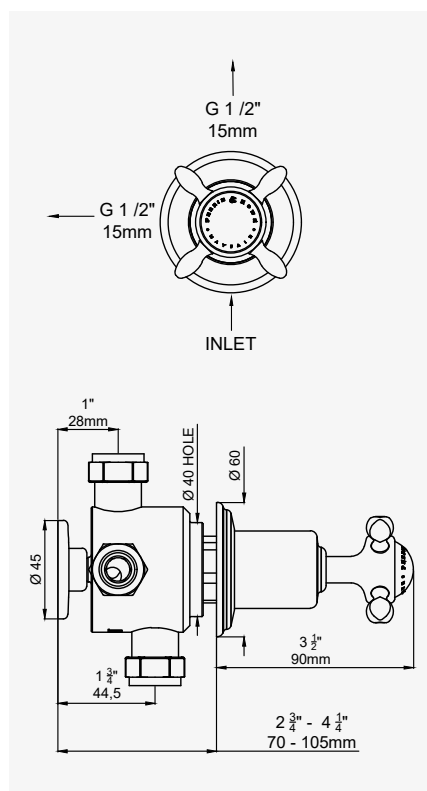

TRADITIONAL - CONCEALED DIVERTER with 1 inlet 2 outlets and crosstop handle with shut off

CHROME	5593CP	£321.40
NICKEL	5593NI	£339.50
PEWTER	5593PF	£357.70
ENGLISH BRONZE	5593BZ	£366.80
GOLD	5593IG	£421.70
POLISHED BRASS	5593BR	£384.90
SATIN BRASS	5593SB	£384.90
TRIM - CHROME	3241TCP	£92.70
TRIM - NICKEL	3241TNI	£110.80
TRIM - PEWTER	3241TPF	£129.00
TRIM - ENGLISH BRONZE	3241TBZ	£138.10
TRIM - GOLD	3241TIG	£193.00
TRIM - POLISHED BRASS	3241TBR	£156.20
TRIM - SATIN BRASS	3241TSB	£156.20
ROUGH	5322R	£228.70