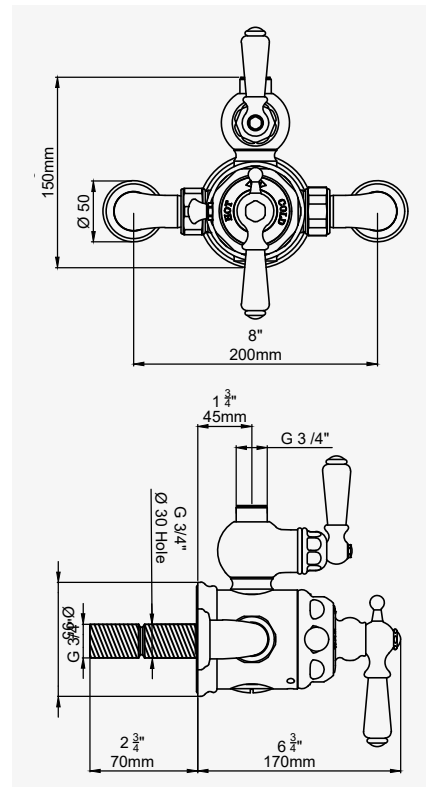

LEVER HANDLES

INDEX

GUARANTEE

THE TRADITIONAL COLLECTION 106

TRADITIONAL - EXPOSED THERMOSTATIC SHOWER MIXER with flow control with lever handles

CHROME	5550CP	£1,251.00
NICKEL	5550NI	£1,376.00
PEWTER	5550PF	£1,501.10
ENGLISH BRONZE	5550BZ	£1,563.70
GOLD	5550IG	£1,942.10
POLISHED BRASS	5550BR	£1,688.80
SATIN BRASS	5550SB	£1,688.80