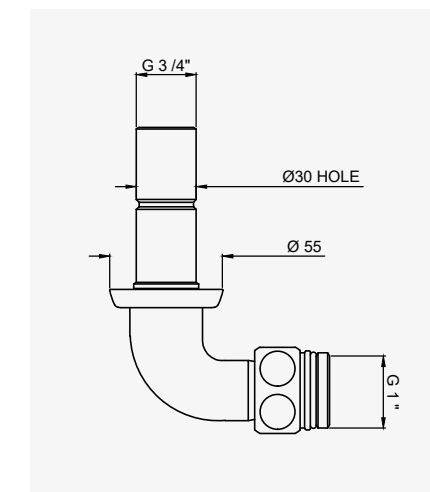

LANGBOURN - EXPOSED THERMOSTATIC SHOWER MIXER - Secondary outlet connector

CHROME	5898CP	£163.60
NICKEL	5898NI	£180.00
PEWTER	5898PF	£196.30
ENGLISH BRONZE	5898BZ	£204.50
GOLD	5898IG	£253.90
POLISHED BRASS	5898BR	£220.80
SATIN BRASS	5898SB	£220.80

THE LANGBOURN COLLECTION