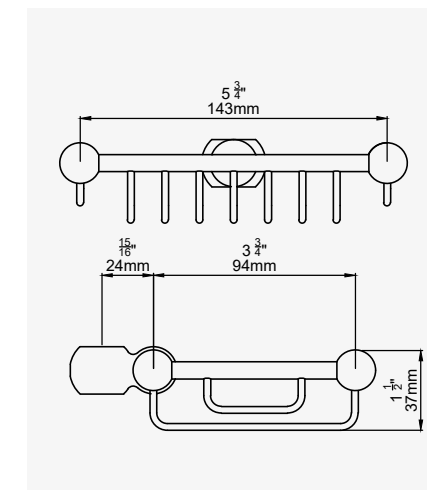

TRADITIONAL - SLIDING RAIL SOAP BASKET

CHROME	6968CP	£156.60
NICKEL	6968NI	£172.20
PEWTER	6968PF	£187.90
ENGLISH BRONZE	6968BZ	£195.70
GOLD	6968IG	£243.10
POLISHED BRASS	6968BR	£211.40
SATIN BRASS	6968SB	£211.40

127

THE TRADITIONAL COLLECTION