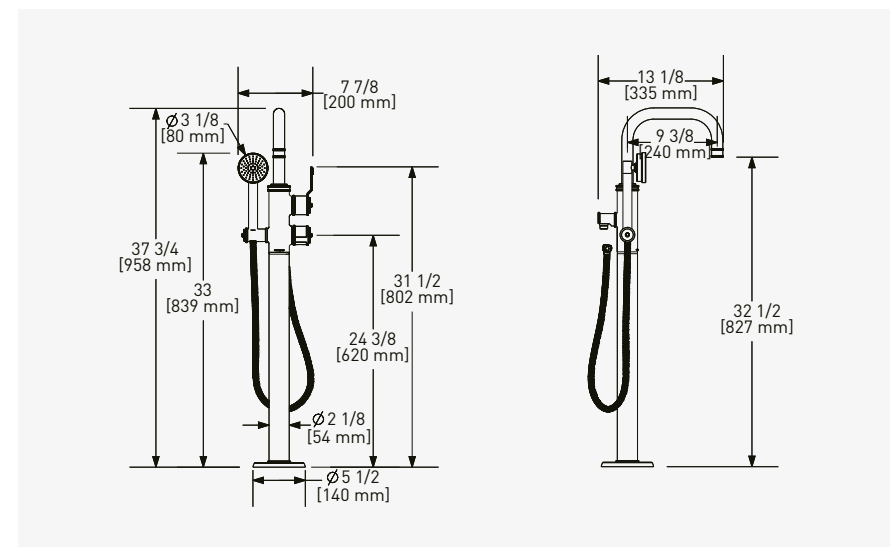

ARMSTRONG - FREESTANDING BATH SHOWER MIXER

CHROME	3660CP	£2,714.30	TRIM - CHROME	3660TCP	£2,230.50
NICKEL	3660NI	£2,985.80	TRIM - NICKEL	3660TNI	£2,502.00
PEWTER	3660PF	£3,257.10	TRIM - PEWTER	3660TPF	£2,773.30
ENGLISH BRONZE	3660BZ	£3,392.90	TRIM - ENGLISH BRONZE	3660TBZ	£2,909.10
GOLD	3660IG	£4,213.90	TRIM - GOLD	3660TIG	£3,730.10
POLISHED BRASS	3660BR	£3,664.30	TRIM - POLISHED BRASS	3660TBR	£3,180.50
SATIN BRASS	3660SB	£3,664.30	TRIM - SATIN BRASS	3660TSB	£3,180.50
			ROUGH	3440R	£483.80