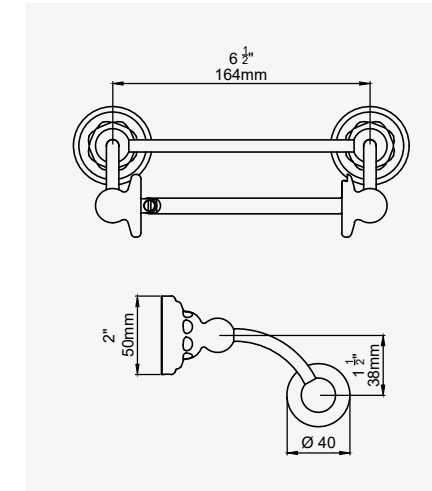

TRADITIONAL - PIVOT BAR TOILET PAPER HOLDER

CHROME	6960CP	£181.40
NICKEL	6960NI	£199.60
PEWTER	6960PF	£217.70
ENGLISH BRONZE	6960BZ	£226.80
GOLD	6960IG	£281.60
POLISHED BRASS	6960BR	£244.90
SATIN BRASS	6960SB	£244.90