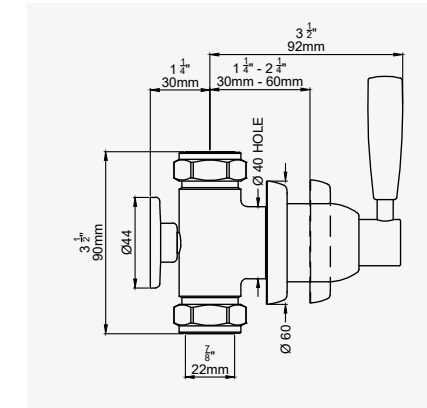

THE LANGBOURN COLLECTION

SHOWER ACCESSORIES

LANGBOURN - SINGLE 3/4" WALL VALVE

CHROME	3064CP	£208.40
NICKEL	3064NI	£229.20
PEWTER	3064PF	£250.10
ENGLISH BRONZE	3064BZ	£260.50
GOLD	3064IG	£323.50
POLISHED BRASS	3064BR	£281.30
SATIN BRASS	3064SB	£281.30
TRIM - CHROME	3064TCP	£119.40
TRIM - NICKEL	3064TNI	£140.20
TRIM - PEWTER	3064TPF	£161.10
TRIM - ENGLISH BRONZE	3064TBZ	£171.50
TRIM - GOLD	3064TIG	£234.50
TRIM - POLISHED BRASS	3064TBR	£192.30
TRIM - SATIN BRASS	3064TSB	£192.30
ROUGH	3240R	£89.00