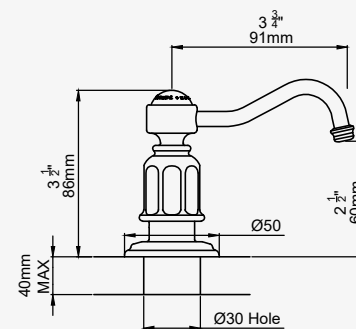

CHROME	6995CP	£140.30
NICKEL	6995NI	£154.40
PEWTER	6995PF	£168.30
ENGLISH BRONZE	6995BZ	£175.40
GOLD	6995IG	£217.80
POLISHED BRASS	6995BR	£189.40
SATIN BRASS	6995SB	£189.40