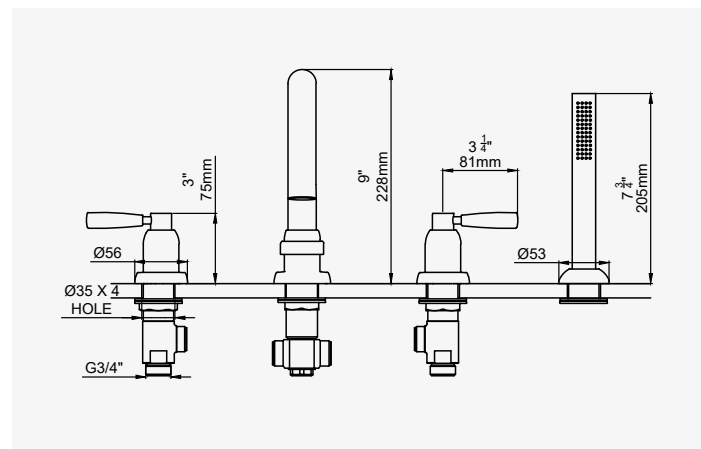

THE LANGBOURN COLLECTION

BATH SHOWER MIXERS

THE STORY CRAFT TELLS

CONTENTS

THE PERRIN & ROWE STORY

THE PERRIN & ROWE PROMISE

THE ARMSTRONG COLLECTION

THE DECO COLLECTION

THE GEORGIAN COLLECTION

THE LANGBOURN COLLECTION

THE TRADITIONAL COLLECTION

WASTES

BRASSWARE FINISHES

LEVER HANDLES

INDEX

GUARANTEE

68

THE LANGBOURN COLLECTION

LANGBOURN - FREESTANDING BATH SHOWER MIXER

CHROME	3990CP	£2,694.50
NICKEL	3990NI	£2,915.60
PEWTER	3990PF	£3,136.60
ENGLISH BRONZE	3990BZ	£3,247.20
GOLD	3990IG	£3,915.90
POLISHED BRASS	3990BR	£3,468.30
SATIN BRASS	3990SB	£3,468.30
TRIM - CHROME	3990TCP	£2,210.70
TRIM - NICKEL	3990TNI	£2,431.80
TRIM - PEWTER	3990TPF	£2,652.80
TRIM - ENGLISH BRONZE	3990TBZ	£2,763.40
TRIM - GOLD	3990TIG	£3,432.10
TRIM - POLISHED BRASS	3990TBR	£2,984.50
TRIM - SATIN BRASS	3990TSB	£2,984.50
ROUGH	3440R	£483.80

LANGBOURN - FOUR HOLE DECK MOUNTED BATH SET

CHROME	3975CP	£1,325.10
NICKEL	3975NI	£1,457.70
PEWTER	3975PF	£1,590.10
ENGLISH BRONZE	3975BZ	£1,656.40
GOLD	3975IG	£2,057.20
POLISHED BRASS	3975BR	£1,788.90
SATIN BRASS	3975SB	£1,788.90

THE LANGBOURN COLLECTION

SHOWER MIXERS

LANGBOURN - CONCEALED THERMOSTATIC SHOWER MIXER with flow control

CHROME	5951CP	£1,312.80
NICKEL	5951NI	£1,383.90
PEWTER	5951PF	£1,455.00
ENGLISH BRONZE	5951BZ	£1,490.50
GOLD	5951IG	£1,705.50
POLISHED BRASS	5951BR	£1,561.60
SATIN BRASS	5951SB	£1,561.60
TRIM - CHROME	5951TCP	£710.60
TRIM - NICKEL	5951TNI	£781.70
TRIM - PEWTER	5951TPF	£852.80
TRIM - ENGLISH BRONZE	5951TBZ	£888.30
TRIM - GOLD	5951TIG	£1,103.30
TRIM - POLISHED BRASS	5951TBR	£959.40
TRIM - SATIN BRASS	5951TSB	£959.40
ROUGH	5451R	£602.20

LANGBOURN - CONCEALED THERMOSTATIC SHOWER MIXER with diverter