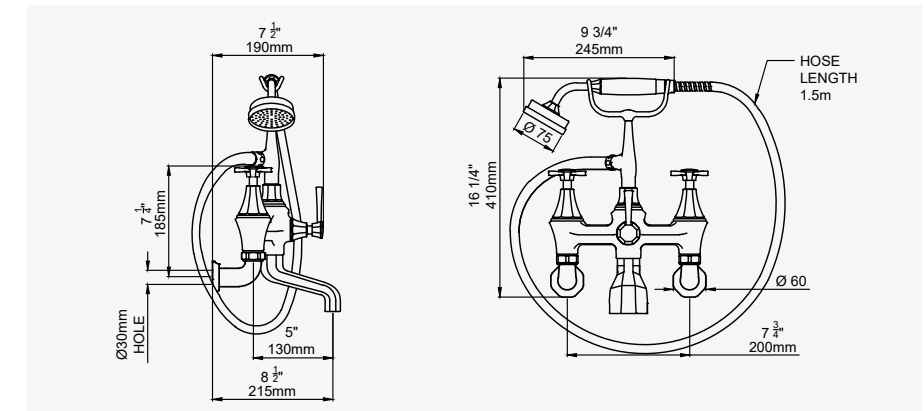

DECO - WALL MOUNTED BATH SHOWER MIXER with handshower and crosstop handles

CHROME			EASY CLEAN OPTION		
CHROME	3111/1CP	£2,241.60	CHROME	3111/2CP	£2,303.70
NICKEL	3111/1NI	£2,465.80	NICKEL	3111/2NI	£2,534.00
PEWTER	3111/1PF	£2,689.90	PEWTER	3111/2PF	£2,764.40