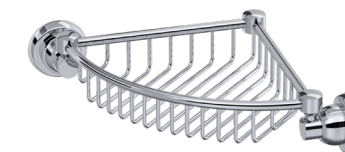

CHROME	6416CP	£225.30
NICKEL	6416NI	£247.90
PEWTER	6416PF	£270.40
ENGLISH BRONZE	6416BZ	£281.60
GOLD	6416IG	£349.80
POLISHED BRASS	6416BR	£304.20
SATIN BRASS	6416SB	£304.20

THE LANGBOURN COLLECTION 85