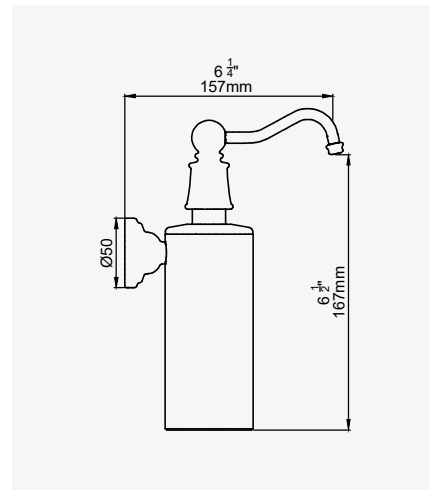

THE GEORGIAN COLLECTION ACCESSORIES

GEORGIAN - WALL MOUNTED SOAP DISPENSER

CHROME	6673CP	£233.80
NICKEL	6673NI	£257.20
PEWTER	6673PF	£280.50
ENGLISH BRONZE	6673BZ	£292.20
GOLD	6673IG	£363.00
POLISHED BRASS	6673BR	£315.60
SATIN BRASS	6673SB	£315.60