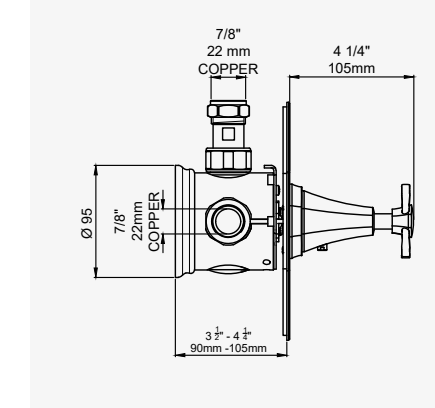

THE DECO COLLECTION 33