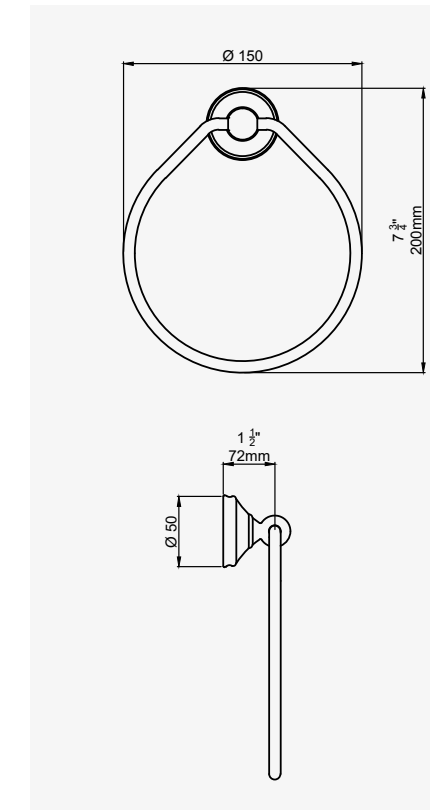

THE GEORGIAN COLLECTION ACCESSORIES

GEORGIAN - TOWEL RING

CHROME	6634CP	£75.40
NICKEL	6634NI	£83.00
PEWTER	6634PF	£90.50
ENGLISH BRONZE	6634BZ	£94.20
GOLD	6634IG	£117.10
POLISHED BRASS	6634BR	£101.80
SATIN BRASS	6634SB	£101.80