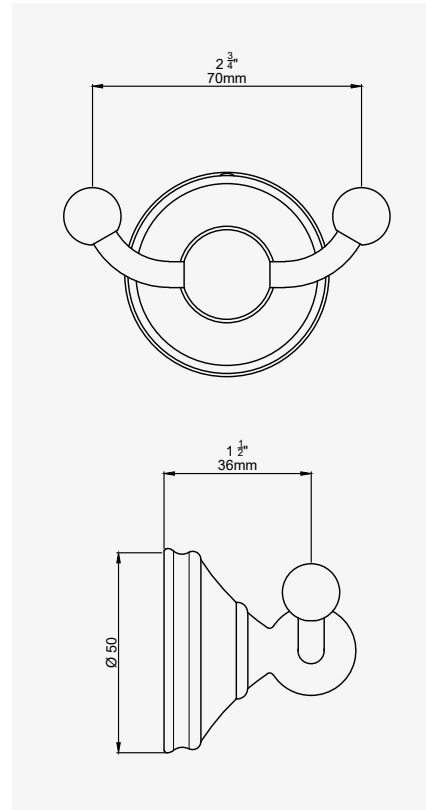

LEVER HANDLES

INDEX

GUARANTEE

THE GEORGIAN COLLECTION | 60

GEORGIAN - DOUBLE ROBE HOOK

CHROME	6622CP	£77.30
NICKEL	6622NI	£85.00
PEWTER	6622PF	£92.70
ENGLISH BRONZE	6622BZ	£96.60
GOLD	6622IG	£120.00
POLISHED BRASS	6622BR	£104.30
SATIN BRASS	6622SB	£104.30