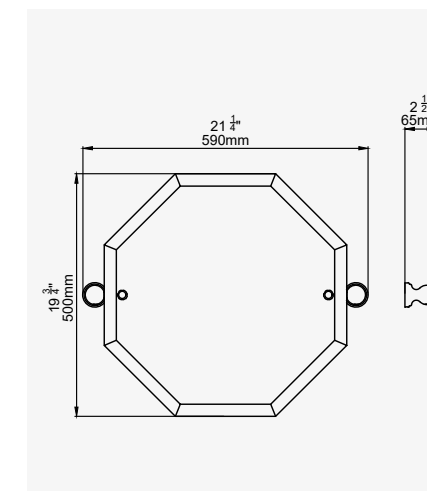

TRADITIONAL - OCTAGONAL MIRROR 500MM X 500MM

CHROME	6981CP	£363.70
NICKEL	6981NI	£400.10
PEWTER	6981PF	£436.40
ENGLISH BRONZE	6981BZ	£454.70
GOLD	6981IG	£564.60
POLISHED BRASS	6981BR	£491.00
SATIN BRASS	6981SB	£491.00

THE TRADITIONAL COLLECTION 135