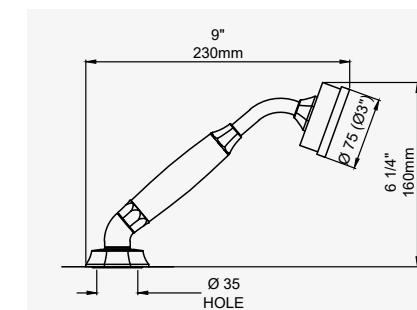

DECO - DECK MOUNTED HANDSHOWER

CHROME			EASY CLEAN OPTION		
CHROME	5159CP	£483.60	CHROME	5172CP	£545.90
NICKEL	5159NI	£532.00	NICKEL	5172NI	£600.40
PEWTER	5159PF	£580.30	PEWTER	5172PF	£655.00

THE DECO COLLECTION