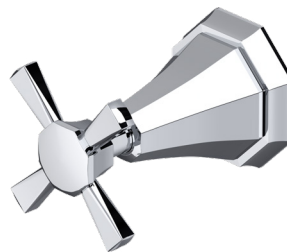

DECO - CONCEALED DIVERTER WITH 1 INLET 2 OUTLETS with crosstop handle and shut off

CHROME	5193CP	£503.30
NICKEL	5193NI	£539.70
PEWTER	5193PF	£576.00

TRIM - CHROME	3165TCP	£274.60
TRIM - NICKEL	3165TNI	£311.00
TRIM - PEWTER	3165TPF	£347.30
ROUGH	5322R	£228.70