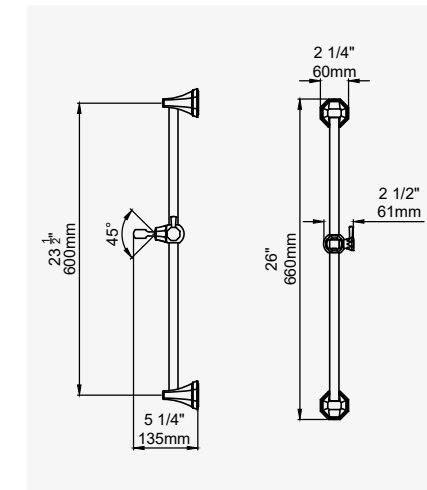

THE DECO COLLECTION
SHOWER ACCESSORIES

DECO - 600MM SLIDING RAIL

CHROME	5140CP	£641.90
NICKEL	5140NI	£706.10
PEWTER	5140PF	£770.30