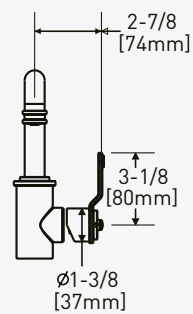

ARMSTRONG - THREE HOLE DECK MOUNTED BASIN MIXER