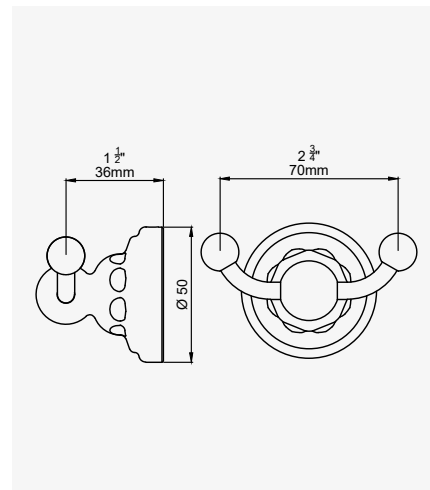

TRADITIONAL - DOUBLE ROBE HOOK

CHROME	6922CP	£77.30
NICKEL	6922NI	£85.00
PEWTER	6922PF	£92.70
ENGLISH BRONZE	6922BZ	£96.60
GOLD	6922IG	£120.00
POLISHED BRASS	6922BR	£104.30
SATIN BRASS	6922SB	£104.30