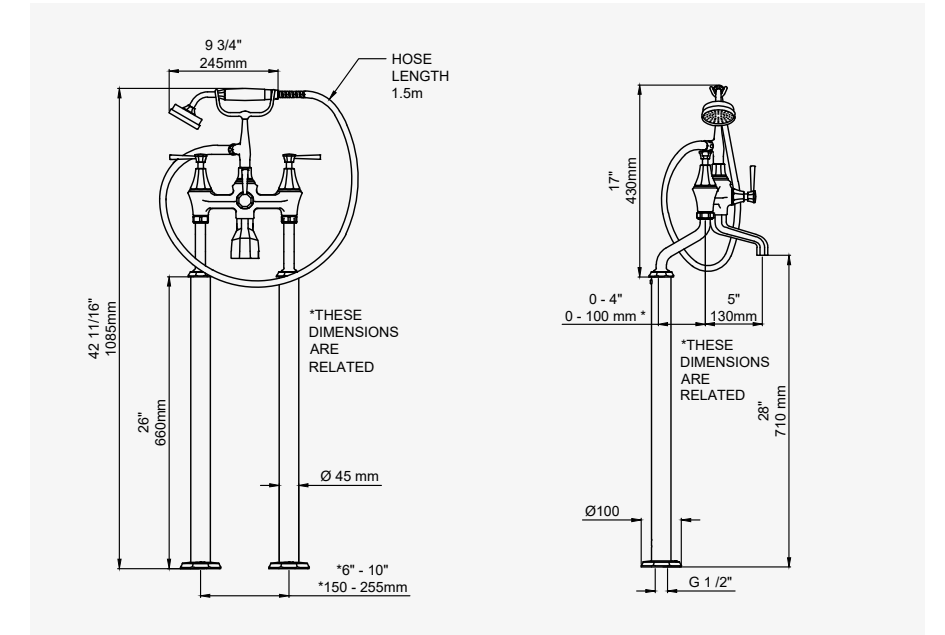

DECO - BATH SPOUT

See page 34 for controls.

CHROME	3185CP	£391.80
NICKEL	3185NI	£430.90
PEWTER	3185PF	£470.10

THE DECO COLLECTION

BATH SHOWER MIXERS

DECO - FREESTANDING BATH SHOWER MIXER with handshower and lever handles