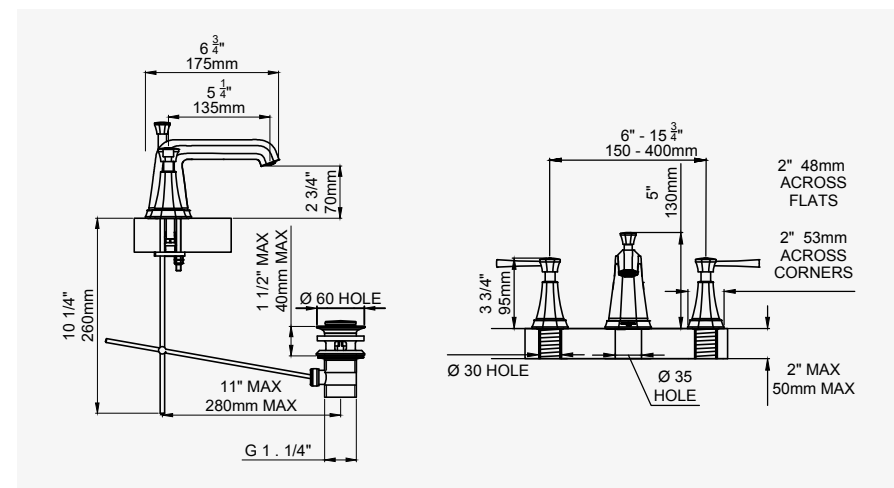

GUARANTEE

THE DECO COLLECTION 24

DECO - SINGLE LEVER BASIN MIXER

CHROME	3135CP	£675.80
NICKEL	3135NI	£743.30
PEWTER	3135PF	£811.00

Includes pop-up waste kit.

DECO - THREE HOLE DECK MOUNTED BASIN MIXER with lever handles