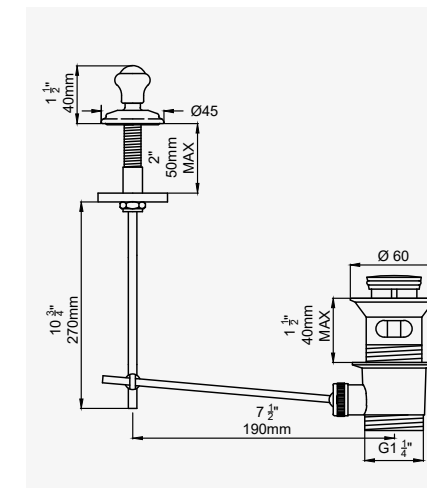

CHROME	6702CP	£120.70
NICKEL	6702NI	£132.80
PEWTER	6702PF	£144.80
ENGLISH BRONZE	6702BZ	£150.90
GOLD	6702IG	£187.40
POLISHED BRASS	6702BR	£163.00
SATIN BRASS	6702SB	£163.00

THE STORY CRAFT TELLS

CONTENTS

THE PERRIN & ROWE
STORY

THE PERRIN & ROWE
PROMISE

THE ARMSTRONG
COLLECTION

THE DECO
COLLECTION

THE GEORGIAN
COLLECTION

THE LANGBOURN
COLLECTION

THE TRADITIONAL
COLLECTION

WASTES

BRASSWARE FINISHES

LEVER HANDLES

INDEX

GUARANTEE