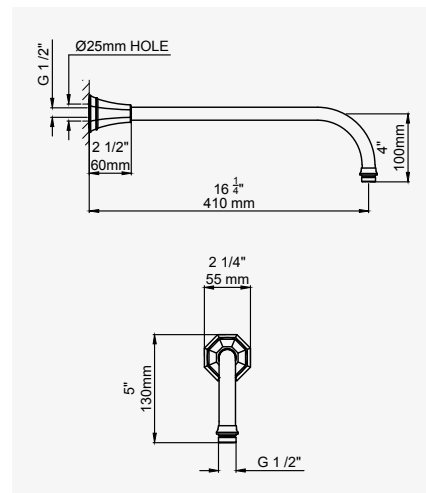

THE DECO COLLECTION 38

DECO - 8" EASY CLEAN SHOWER ROSE

CHROME	5135CP	£493.70
NICKEL	5135NI	£543.10
PEWTER	5135PF	£592.50

DECO - 410MM OVERHEAD SHOWER ARM

CHROME	5184CP	£293.50
NICKEL	5184NI	£322.90
PEWTER	5184PF	£352.30