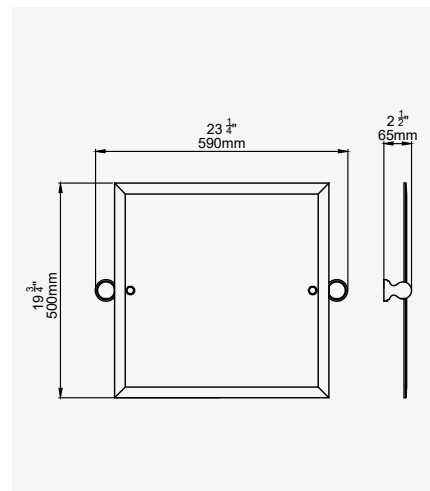

TRADITIONAL - SQUARE MIRROR 500MM X 500MM

CHROME	6984CP	£320.10
NICKEL	6984NI	£352.20
PEWTER	6984PF	£384.20
ENGLISH BRONZE	6984BZ	£400.20
GOLD	6984IG	£497.10
POLISHED BRASS	6984BR	£432.20
SATIN BRASS	6984SB	£432.20