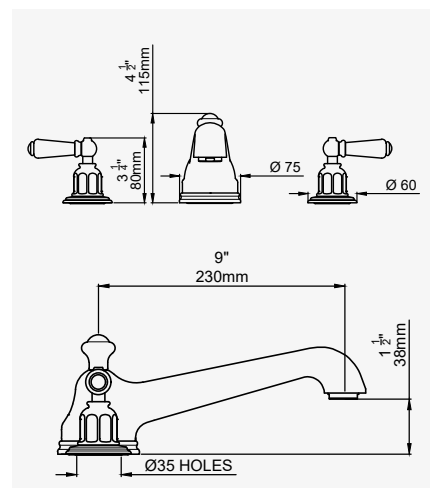

CHROME	3735CP	£809.00
NICKEL	3735NI	£889.80
PEWTER	3735PF	£970.80
ENGLISH BRONZE	3735BZ	£1,011.30
GOLD	3735IG	£1,255.90
POLISHED BRASS	3735BR	£1,092.10
SATIN BRASS	3735SB	£1,092.10