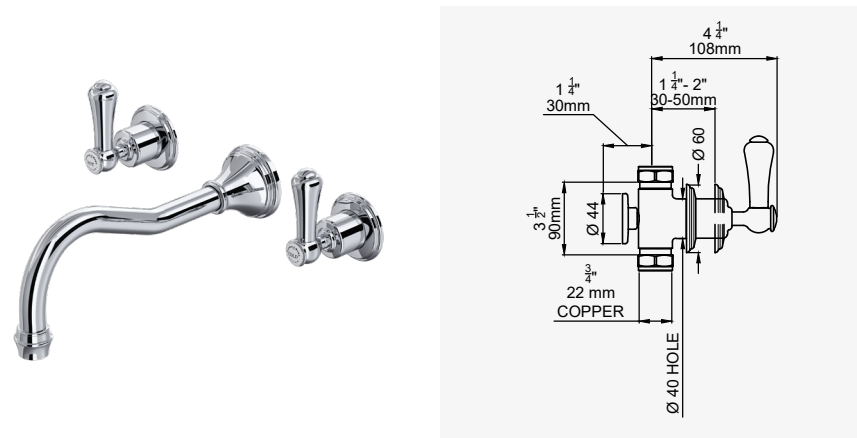

GEORGIAN - THREE HOLE WALL MOUNTED BATH FILLER

CHROME	3783CP	£624.30
NICKEL	3783NI	£686.80
PEWTER	3783PF	£749.10
ENGLISH BRONZE	3783BZ	£780.40
GOLD	3783IG	£969.20
POLISHED BRASS	3783BR	£842.80
SATIN BRASS	3783SB	£842.80
TRIM - CHROME	3783TCP	£360.30
TRIM - NICKEL	3783TNI	£422.80
TRIM - PEWTER	3783TPF	£485.10
TRIM - ENGLISH BRONZE	3783TBZ	£516.40
TRIM - GOLD	3783TIG	£705.20
TRIM - POLISHED BRASS	3783TBR	£578.80
TRIM - SATIN BRASS	3783TSB	£578.80
ROUGH	3800R	£264.00