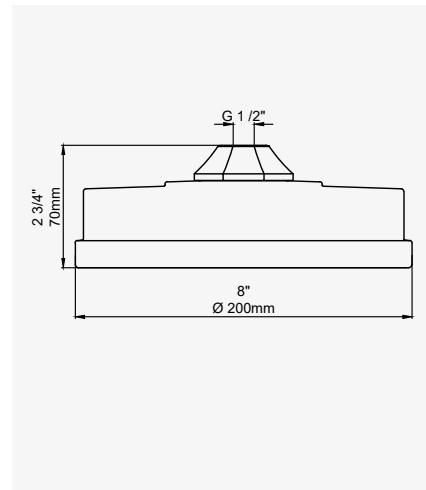

THE DECO COLLECTION 38

DECO - 8" EASY CLEAN SHOWER ROSE

CHROME	5135CP	£493.70
NICKEL	5135NI	£543.10
PEWTER	5135PF	£592.50

DECO - 410MM OVERHEAD SHOWER ARM

CHROME	5184CP	£293.50
NICKEL	5184NI	£322.90
PEWTER	5184PF	£352.30