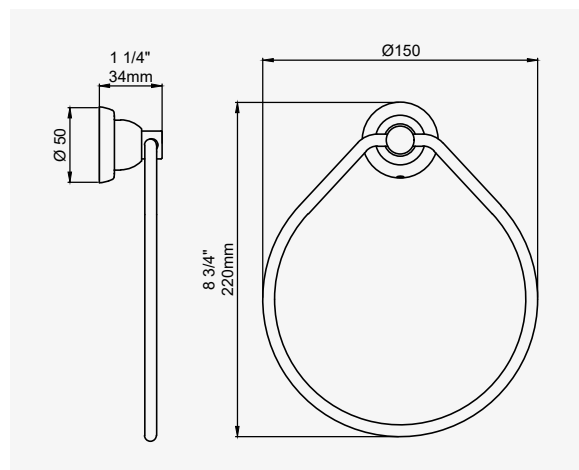

LANGBOURN - 150MM TOWEL RING

CHROME	6434CP	£80.10
NICKEL	6434NI	£88.20
PEWTER	6434PF	£96.20
ENGLISH BRONZE	6434BZ	£100.10
GOLD	6434IG	£124.40
POLISHED BRASS	6434BR	£108.20
SATIN BRASS	6434SB	£108.20