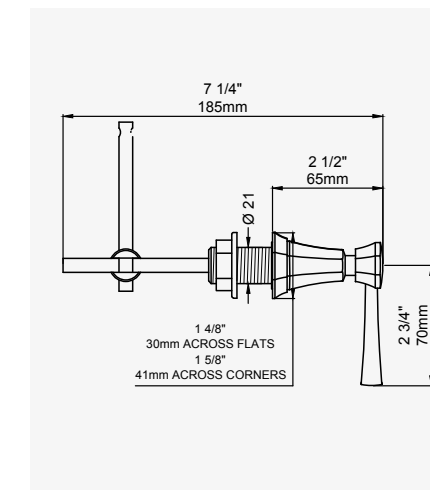

DECO - CONCEALED CISTERN LEVER

CHROME	6176CP	£214.20
NICKEL	6176NI	£235.70
PEWTER	6176PF	£257.00

THE DECO COLLECTION