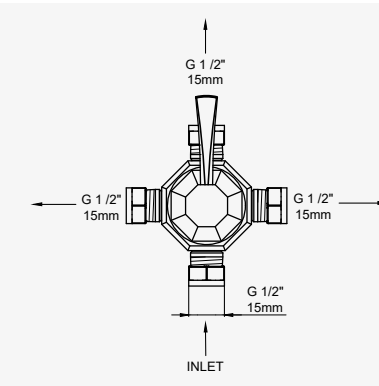

THE DECO COLLECTION
SHOWER ACCESSORIES

DECO - CONCEALED DIVERTER WITH 1 INLET 3 OUTLETS with lever handle

CHROME	5161CP	£646.40
NICKEL	5161NI	£682.80
PEWTER	5161PF	£719.10

TRIM - CHROME	3164TCP	£274.60
TRIM - NICKEL	3164TNI	£311.00
TRIM - PEWTER	3164TPF	£347.30
ROUGH	5562R	£371.80