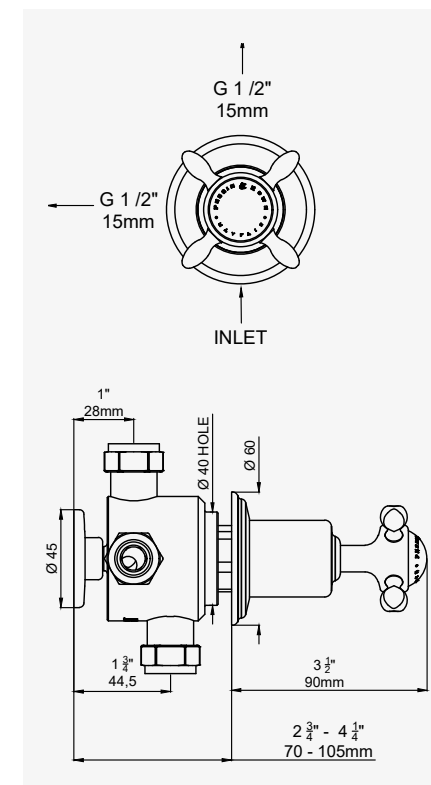

TRADITIONAL - CONCEALED DIVERTER with 1 inlet 2 outlets and crosstop handle

CHROME	5543CP	£321.40
NICKEL	5543NI	£339.50
PEWTER	5543PF	£357.70
ENGLISH BRONZE	5543BZ	£366.80
GOLD	5543IG	£421.70
POLISHED BRASS	5543BR	£384.90
SATIN BRASS	5543SB	£384.90
TRIM - CHROME	3241TCP	£92.70
TRIM - NICKEL	3241TNI	£110.80
TRIM - PEWTER	3241TPF	£129.00
TRIM - ENGLISH BRONZE	3241TBZ	£138.10
TRIM - GOLD	3241TIG	£193.00
TRIM - POLISHED BRASS	3241TBR	£156.20
TRIM - SATIN BRASS	3241TSB	£156.20
ROUGH	5542R	£228.70

109

THE TRADITIONAL COLLECTION