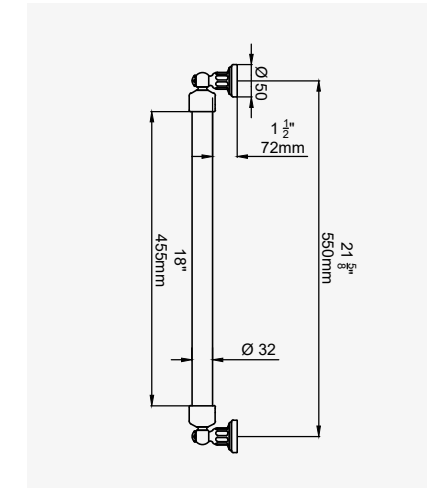

THE TRADITIONAL COLLECTION ACCESSORIES

TRADITIONAL - 550MM GRAB RAIL

CHROME	6907CP	£233.60
NICKEL	6907NI	£256.90
PEWTER	6907PF	£280.30
ENGLISH BRONZE	6907BZ	£292.00
GOLD	6907IG	£362.60
POLISHED BRASS	6907BR	£315.30
SATIN BRASS	6907SB	£315.30