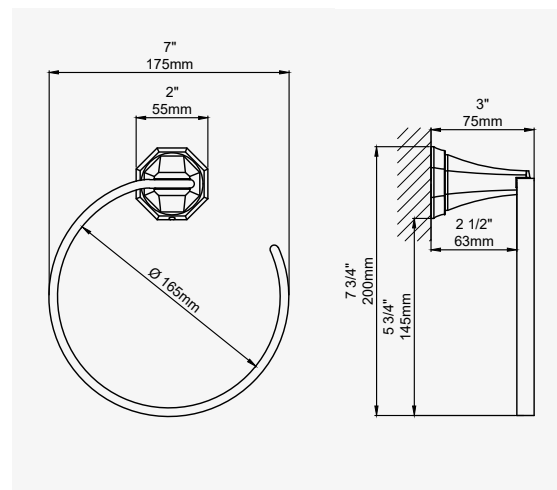

DECO - TOWEL RING

CHROME	6135CP	£237.50
NICKEL	6135NI	£261.30
PEWTER	6135PF	£285.10