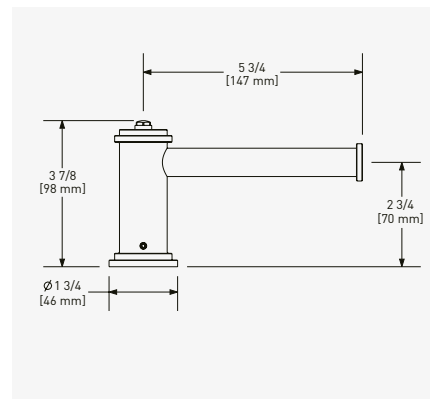

ARMSTRONG - TOILET PAPER HOLDER

CHROME	6258CP	£184.80
NICKEL	6258NI	£203.30
PEWTER	6258PF	£221.80
ENGLISH BRONZE	6258BZ	£231.00
GOLD	6258IG	£287.00
POLISHED BRASS	6258BR	£249.50
SATIN BRASS	6258SB	£249.50