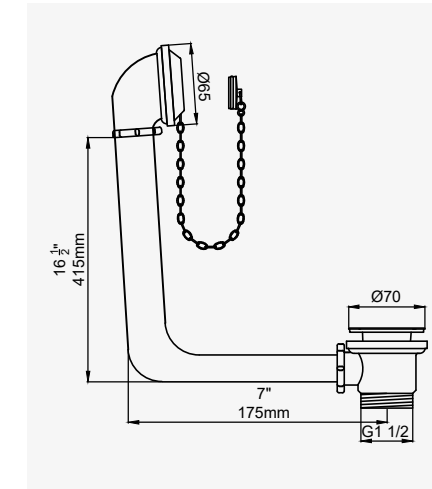

WASTES - BATH WASTE AND OVERFLOW with exposed pipes

CHROME	6712CP	£252.70
NICKEL	6712NI	£278.00
PEWTER	6712PF	£303.20
ENGLISH BRONZE	6712BZ	£315.90
GOLD	6712IG	£392.30
POLISHED BRASS	6712BR	£341.20
SATIN BRASS	6712SB	£341.20

WASTES - COMBINED BATH WASTE AND OVERFLOW - 570mm