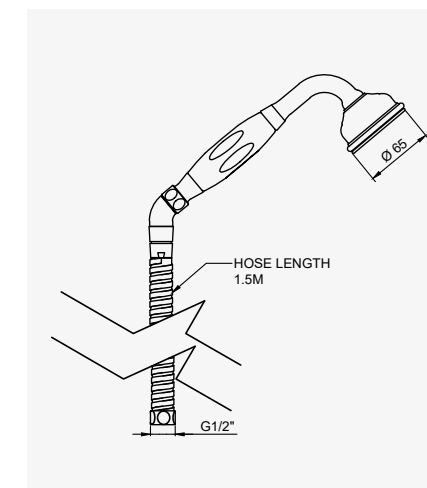

EASY CLEAN OPTION

CHROME	5308CP	£833.40
NICKEL	5308NI	£916.80
PEWTER	5308PF	£1,000.10
ENGLISH BRONZE	5308BZ	£1,041.70
GOLD	5308IG	£1,293.90
POLISHED BRASS	5308BR	£1,125.10
SATIN BRASS	5308SB	£1,125.10

TRADITIONAL - HANDSHOWER AND HOSE - Inclined