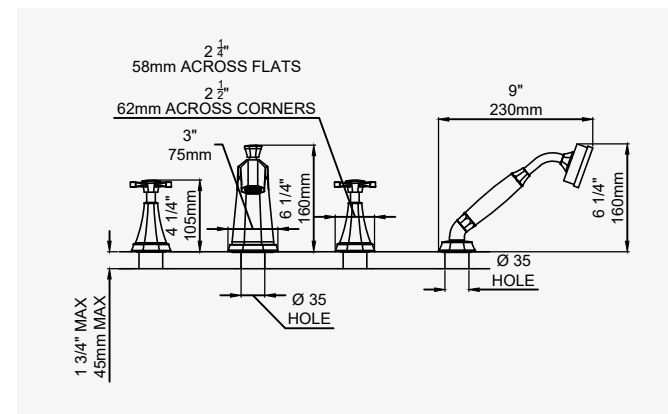

THE DECO COLLECTION
BATH SHOWER MIXERS

THE DECO COLLECTION
SHOWER MIXERS

THE STORY CRAFT TELLS

CONTENTS

THE PERRIN & ROWE
STORY

THE PERRIN & ROWE
PROMISE

THE ARMSTRONG
COLLECTION

THE DECO
COLLECTION

THE GEORGIAN
COLLECTION

THE LANGBOURN
COLLECTION

THE TRADITIONAL
COLLECTION

WASTES

BRASSWARE FINISHES

LEVER HANDLES

INDEX

GUARANTEE

THE DECO COLLECTION 32

DECO - FOUR HOLE DECK MOUNTED BATH SET with lever handles

CHROME	3148CP	£1,932.40
NICKEL	3148NI	£2,125.70
PEWTER	3148PF	£2,318.80

EASY CLEAN OPTION

CHROME	3152CP	£1,994.60
NICKEL	3152NI	£2,194.00
PEWTER	3152PF	£2,393.40

DECO - FOUR HOLE DECK MOUNTED BATH SET with crosstop handles

CHROME	3149CP	£1,932.40
NICKEL	3149NI	£2,125.70
PEWTER	3149PF	£2,318.80

EASY CLEAN OPTION

CHROME	3153CP	£1,994.70
NICKEL	3153NI	£2,194.10
PEWTER	3153PF	£2,393.60

DECO - CONCEALED THERMOSTATIC SHOWER MIXER WITHOUT FLOW CONTROL with lever handle

CHROME	5157CP	£1,386.10
NICKEL	5157NI	£1,452.10
PEWTER	5157PF	£1,518.20

TRIM - CHROME

5157TCP	£660.40	
TRIM - NICKEL	5157TNI	£726.40
TRIM - PEWTER	5157TPF	£792.50
ROUGH	5585R	£725.70

DECO - CONCEALED THERMOSTATIC SHOWER MIXER WITHOUT FLOW CONTROL with crosstop handle

CHROME	5158CP	£1,386.10
NICKEL	5158NI	£1,452.10
PEWTER	5158PF	£1,518.20

TRIM - CHROME

5158TCP	£660.40	
TRIM - NICKEL	5158TNI	£726.40
TRIM - PEWTER	5158TPF	£792.50
ROUGH	5585R	£725.70

THE DECO COLLECTION 33