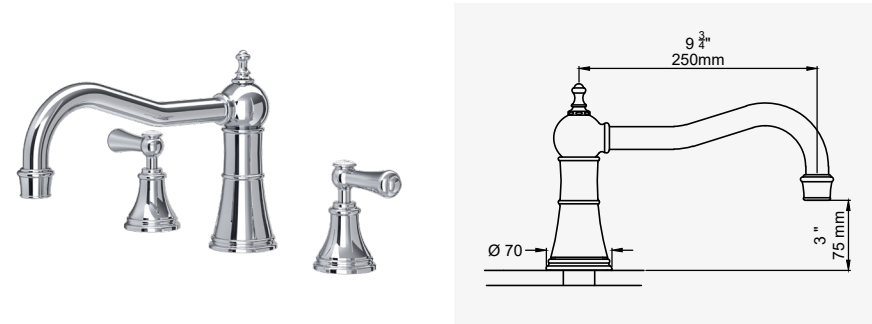

Includes pop-up waste kit.

47

THE GEORGIAN COLLECTION

THE GEORGIAN COLLECTION

BATH FILLERS

GEORGIAN - THREE HOLE DECK MOUNTED BATH FILLER

CHROME	3757CP	£768.50
NICKEL	3757NI	£845.40
PEWTER	3757PF	£922.20
ENGLISH BRONZE	3757BZ	£960.70
GOLD	3757IG	£1,193.10
POLISHED BRASS	3757BR	£1,037.50
SATIN BRASS	3757SB	£1,037.50