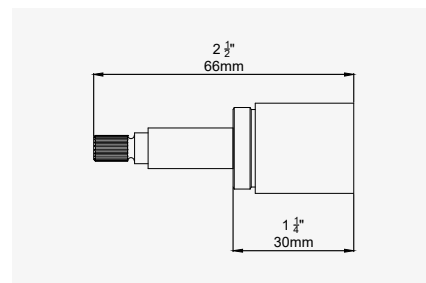

LANGBOURN - 30MM EXTENSION FOR 3/4" WALL VALVES

ROUGH	3243	£27.20