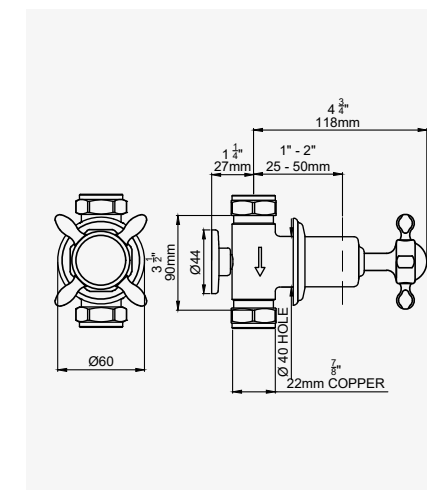

TRADITIONAL - SINGLE 3/4" WALL VALVE with crosstop handle

CHROME	3241CP	£181.70
NICKEL	3241NI	£199.80
PEWTER	3241PF	£218.00
ENGLISH BRONZE	3241BZ	£227.10
GOLD	3241IG	£282.00
POLISHED BRASS	3241BR	£245.20
SATIN BRASS	3241SB	£245.20
TRIM - CHROME	3241TCP	£92.70
TRIM - NICKEL	3241TNI	£110.80
TRIM - PEWTER	3241TPF	£129.00
TRIM - ENGLISH BRONZE	3241TBZ	£138.10
TRIM - GOLD	3241TIG	£193.00
TRIM - POLISHED BRASS	3241TBR	£156.20
TRIM - SATIN BRASS	3241TSB	£156.20
ROUGH	3240R	£89.00

TRADITIONAL - 30MM EXTENSION FOR 3/4" WALL VALVES

ROUGH	3243	£27.20

THE TRADITIONAL COLLECTION 107