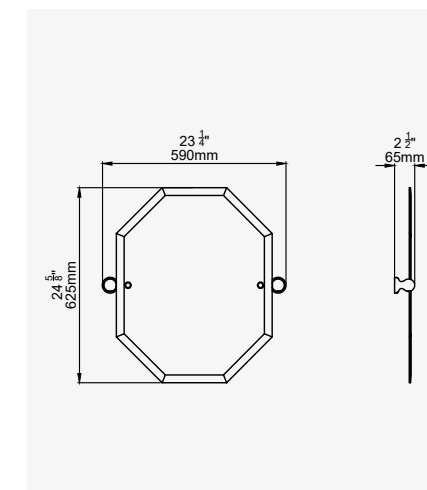

TRADITIONAL - OCTAGONAL MIRROR 625MM X 500MM

CHROME	6980CP	£374.80
NICKEL	6980NI	£412.30
PEWTER	6980PF	£449.70
ENGLISH BRONZE	6980BZ	£468.50
GOLD	6980IG	£581.80
POLISHED BRASS	6980BR	£505.90
SATIN BRASS	6980SB	£505.90