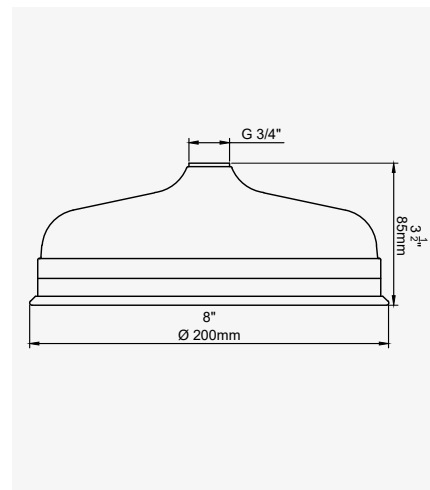

TRADITIONAL - 8" SHOWER ROSE

CHROME	5205CP	£224.70
NICKEL	5205NI	£247.10
PEWTER	5205PF	£269.50
ENGLISH BRONZE	5205BZ	£280.90
GOLD	5205IG	£348.80
POLISHED BRASS	5205BR	£303.30
SATIN BRASS	5205SB	£303.30