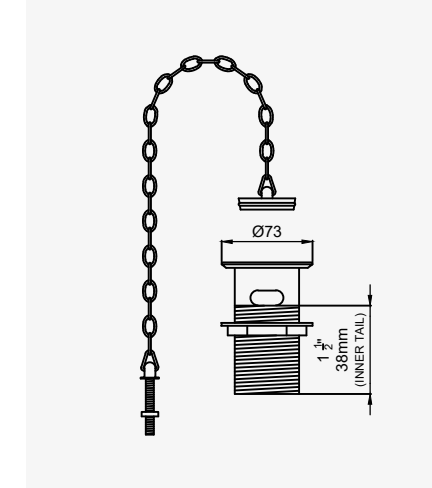

WASTES BATH WASTES

WASTES - UNSLOTTED BATH WASTE, PLUG & CHAIN, 73mm diameter flange, 38mm tail

CHROME	6714CP	£79.80
NICKEL	6714NI	£87.80
PEWTER	6714PF	£95.70
ENGLISH BRONZE	6714BZ	£99.70
GOLD	6714IG	£123.90
POLISHED BRASS	6714BR	£107.70
SATIN BRASS	6714SB	£107.70