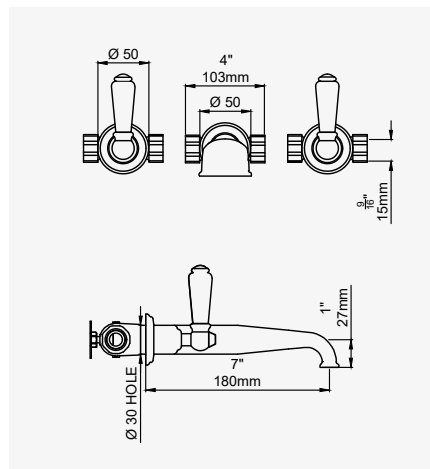

TRADITIONAL - THREE HOLE WALL MOUNTED BASIN MIXER with lever handles

CHROME	3560CP	£466.20
NICKEL	3560NI	£512.90
PEWTER	3560PF	£559.50
ENGLISH BRONZE	3560BZ	£582.80
GOLD	3560IG	£723.80
POLISHED BRASS	3560BR	£629.40
SATIN BRASS	3560SB	£629.40
TRIM - CHROME	3560TCP	£233.40
TRIM - NICKEL	3560TNI	£256.70
TRIM - PEWTER	3560TPF	£280.00
TRIM - ENGLISH BRONZE	3560TBZ	£291.70
TRIM - GOLD	3560TIG	£350.00
TRIM - POLISHED BRASS	3560TBR	£315.00
TRIM - SATIN BRASS	3560TSB	£315.00
ROUGH	3790R	£232.90