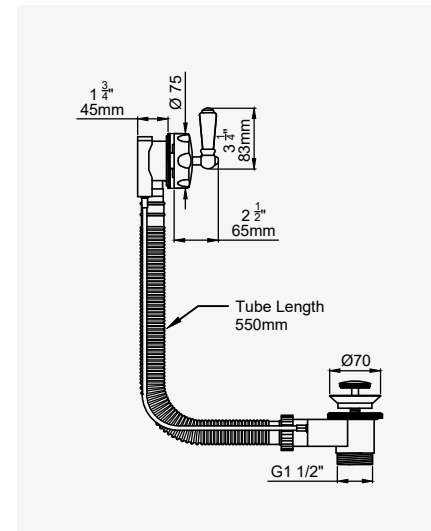

LEVER HANDLES

INDEX

GUARANTEE

144
WASTES

WASTES - COMBINED POP-UP WASTE AND OVERFLOW with concealed pipes - 550mm

CHROME	6711CP	£202.00
NICKEL	6711NI	£222.20
PEWTER	6711PF	£242.40
ENGLISH BRONZE	6711BZ	£252.50
GOLD	6711IG	£313.60