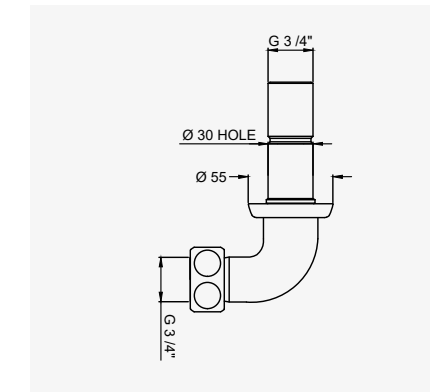

ROUGH	3243	£27.20
-------	------	--------

LANGBOURN - 19MM EXTENSION FOR 3/4" WALL VALVES

ROUGH	3233	£27.20
-------	------	--------

THE LANGBOURN COLLECTION SHOWER ACCESSORIES

LANGBOURN - TOP RETURN ELBOW