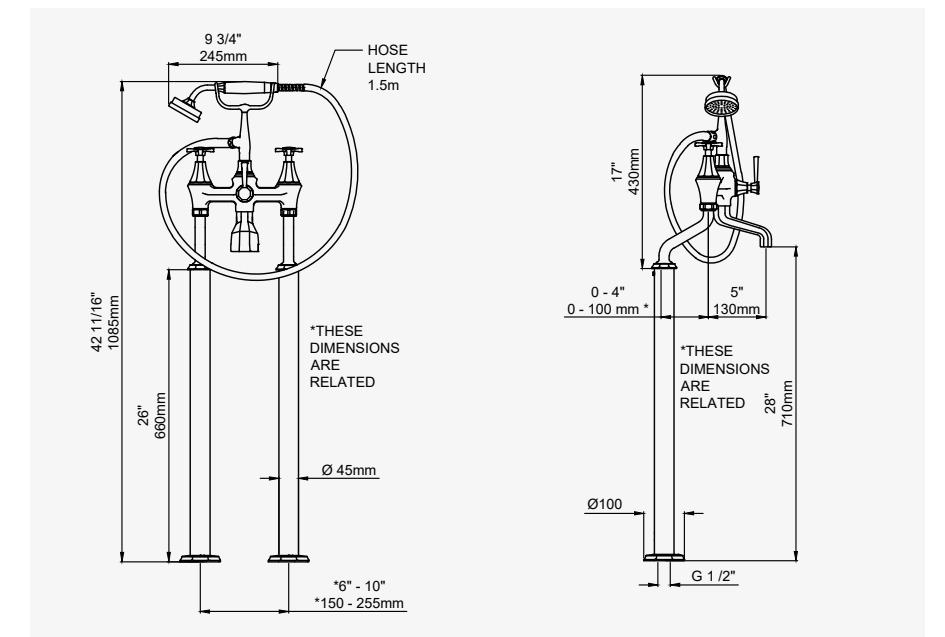

DECO - FREESTANDING BATH SHOWER MIXER with handshower and crosstop handles

CHROME	3121/1CP	£3,083.20
NICKEL	3121/1NI	£3,391.60
PEWTER	3121/1PF	£3,699.90

EASY CLEAN OPTION			
CHROME	3121/2CP	£3,145.30	
NICKEL	3121/2NI	£3,459.80	
PEWTER	3121/2PF	£3,774.40	

THE DECO COLLECTION 29