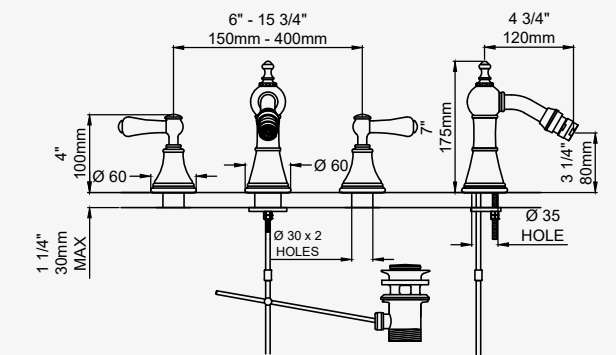

CHROME	3767CP	£679.60
NICKEL	3767NI	£747.60
PEWTER	3767PF	£815.60
ENGLISH BRONZE	3767BZ	£849.60
GOLD	3767IG	£1,055.10
POLISHED BRASS	3767BR	£917.40
SATIN BRASS	3767SB	£917.40

Includes pop-up waste kit.

47

THE GEORGIAN COLLECTION