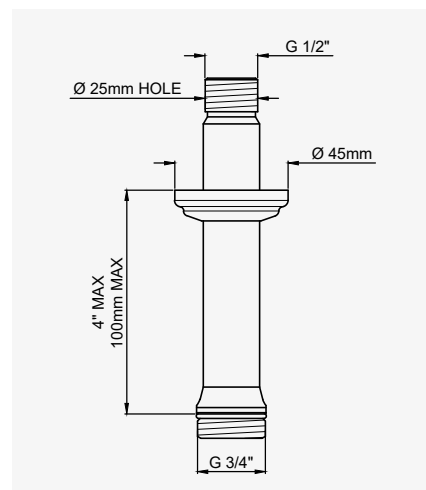

TRADITIONAL - CEILING OUTLET

CHROME	5388CP	£67.70
NICKEL	5388NI	£74.50
PEWTER	5388PF	£81.20
ENGLISH BRONZE	5388BZ	£84.60
GOLD	5388IG	£105.00
POLISHED BRASS	5388BR	£91.30
SATIN BRASS	5388SB	£91.30