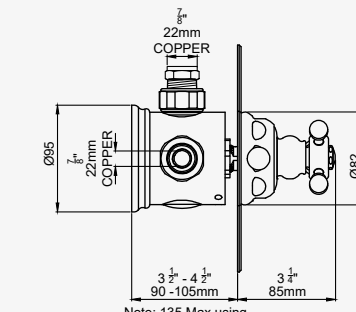

Note: 135 Max using Extension Kit 3550

CHROME	5586CP	£1,069.30
NICKEL	5586NI	£1,103.60
PEWTER	5586PF	£1,138.00
ENGLISH BRONZE	5586BZ	£1,155.20
GOLD	5586IG	£1,259.10
POLISHED BRASS	5586BR	£1,189.50
SATIN BRASS	5586SB	£1,189.50
TRIM - CHROME	5586TCP	£343.60
TRIM - NICKEL	5586TNI	£377.90
TRIM - PEWTER	5586TPF	£412.30
TRIM - ENGLISH BRONZE	5586TBZ	£429.50
TRIM - GOLD	5586TIG	£533.40
TRIM - POLISHED BRASS	5586TBR	£463.80
TRIM - SATIN BRASS	5586TSB	£463.80
ROUGH	5586R	£725.70

THE TRADITIONAL COLLECTION 105