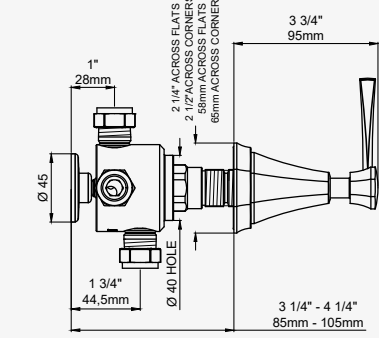

THE DECO COLLECTION
SHOWER ACCESSORIES

DECO - CONCEALED DIVERTER WITH 1 INLET 3 OUTLETS with lever handle

CHROME	5161CP	£646.40
NICKEL	5161NI	£682.80
PEWTER	5161PF	£719.10

TRIM - CHROME	3164TCP	£274.60
TRIM - NICKEL	3164TNI	£311.00
TRIM - PEWTER	3164TPF	£347.30
ROUGH	5562R	£371.80