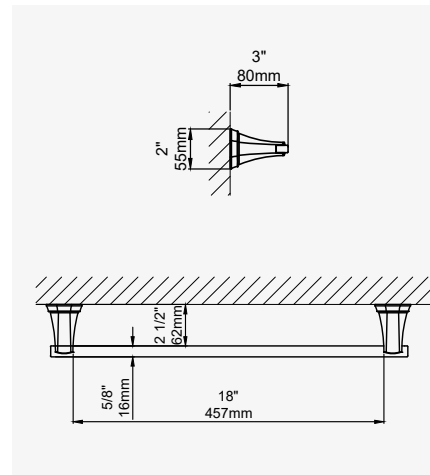

INDEX

GUARANTEE

THE DECO COLLECTION

DECO - 485MM TOWEL RAIL

CHROME	6140CP	£376.00
NICKEL	6140NI	£413.60
PEWTER	6140PF	£451.30

DECO - 640MM TOWEL RAIL

CHROME	6141CP	£405.00
NICKEL	6141NI	£445.40
PEWTER	6141PF	£485.90