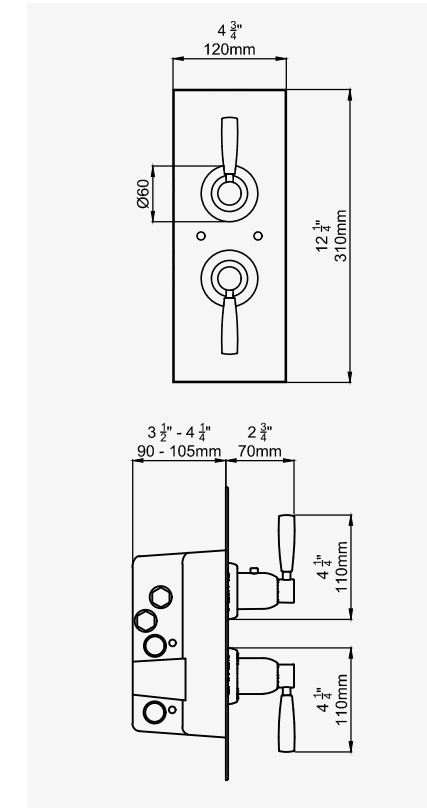

THE LANGBOURN COLLECTION

SHOWER MIXERS

LANGBOURN - CONCEALED THERMOSTATIC SHOWER MIXER with flow control

CHROME	5951CP	£1,312.80
NICKEL	5951NI	£1,383.90
PEWTER	5951PF	£1,455.00
ENGLISH BRONZE	5951BZ	£1,490.50
GOLD	5951IG	£1,705.50
POLISHED BRASS	5951BR	£1,561.60
SATIN BRASS	5951SB	£1,561.60
TRIM - CHROME	5951TCP	£710.60
TRIM - NICKEL	5951TNI	£781.70
TRIM - PEWTER	5951TPF	£852.80
TRIM - ENGLISH BRONZE	5951TBZ	£888.30
TRIM - GOLD	5951TIG	£1,103.30
TRIM - POLISHED BRASS	5951TBR	£959.40
TRIM - SATIN BRASS	5951TSB	£959.40
ROUGH	5451R	£602.20