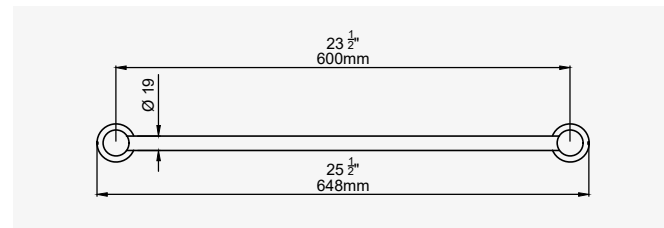

LANGBOURN - 150MM TOWEL RING