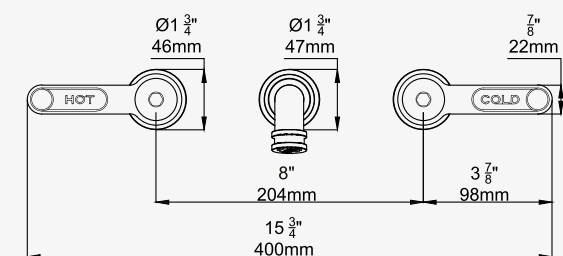

CHROME	3620CP	£687.30
NICKEL	3620NI	£756.10
PEWTER	3620PF	£824.80
ENGLISH BRONZE	3620BZ	£859.10
GOLD	3620IG	£1,067.10
POLISHED BRASS	3620BR	£927.90
SATIN BRASS	3620SB	£927.90

TRIM - CHROME	3620TCP	£376.90
TRIM - NICKEL	3620TNI	£445.70
TRIM - PEWTER	3620TPF	£514.40
TRIM - ENGLISH BRONZE	3620TBZ	£548.70
TRIM - GOLD	3620TIG	£756.70
TRIM - POLISHED BRASS	3620TBR	£617.50
TRIM - SATIN BRASS	3620TSB	£617.50
ROUGH	3620R	£310.40