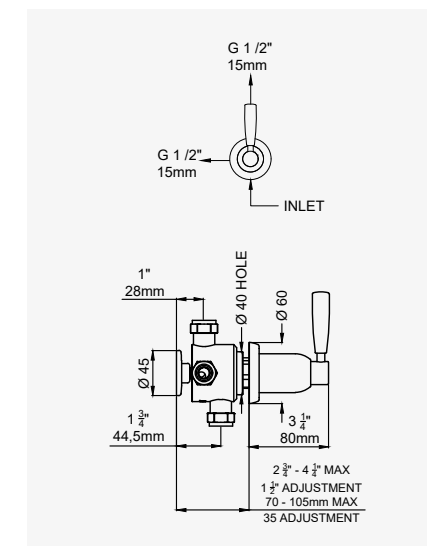

LANGBOURN - CONCEALED DIVERTER WITH 1 INLET 2 OUTLETS

CHROME	5842CP	£348.10
NICKEL	5842NI	£368.90
PEWTER	5842PF	£389.80
ENGLISH BRONZE	5842BZ	£400.20
GOLD	5842IG	£463.20
POLISHED BRASS	5842BR	£421.00
SATIN BRASS	5842SB	£421.00
TRIM - CHROME	3064TCP	£119.40
TRIM - NICKEL	3064TNI	£140.20
TRIM - PEWTER	3064TPF	£161.10
TRIM - ENGLISH BRONZE	3064TBZ	£171.50
TRIM - GOLD	3064TIG	£234.50
TRIM - POLISHED BRASS	3064TBR	£192.30
TRIM - SATIN BRASS	3064TSB	£192.30
ROUGH	5542R	£228.70

THE LANGBOURN COLLECTION 71