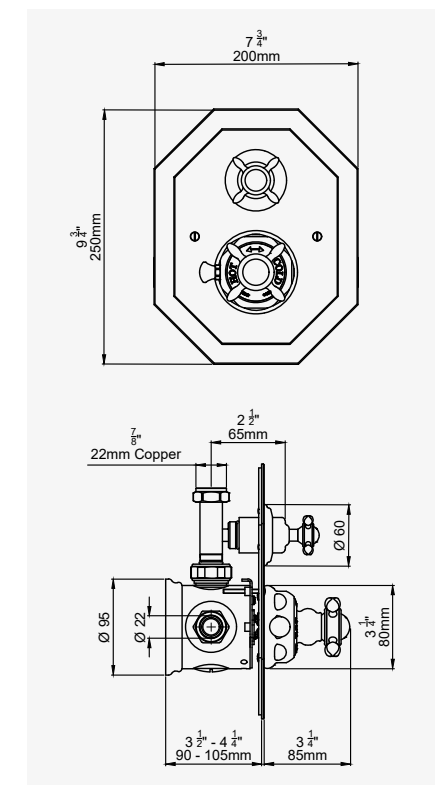

TRADITIONAL - CONCEALED THERMOSTATIC SHOWER MIXER with flow control with crosstop handles

CHROME	5556CP	£1,251.00
NICKEL	5556NI	£1,294.10
PEWTER	5556PF	£1,337.30
ENGLISH BRONZE	5556BZ	£1,358.90
GOLD	5556IG	£1,489.40
POLISHED BRASS	5556BR	£1,402.00
SATIN BRASS	5556SB	£1,402.00

TRIM - CHROME	5556TCP	£431.70
TRIM - NICKEL	5556TNI	£474.80
TRIM - PEWTER	5556TPF	£518.00
TRIM - ENGLISH BRONZE	5556TBZ	£539.60
TRIM - GOLD	5556TIG	£670.10
TRIM - POLISHED BRASS	5556TBR	£582.70
TRIM - SATIN BRASS	5556TSB	£582.70
ROUGH	5556R	£819.30

THE TRADITIONAL COLLECTION 103