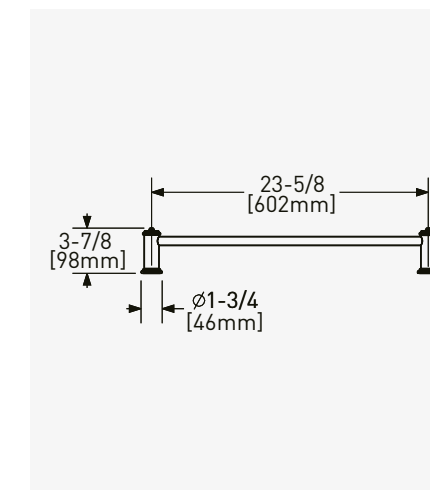

ARMSTRONG - 602MM TOWEL RAIL

CHROME	6241CP	£265.70
NICKEL	6241NI	£292.30
PEWTER	6241PF	£318.80
ENGLISH BRONZE	6241BZ	£332.10
GOLD	6241IG	£412.40
POLISHED BRASS	6241BR	£358.60
SATIN BRASS	6241SB	£358.60