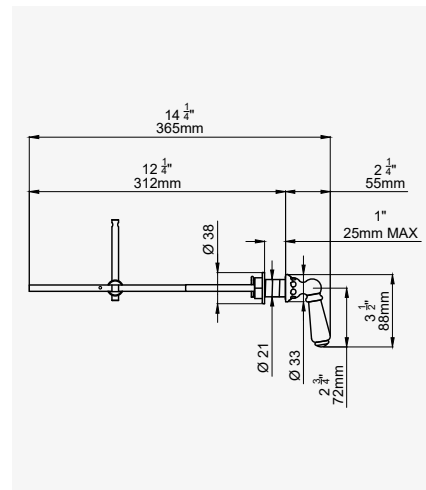

TRADITIONAL - EXTENDED CONCEALED CISTERN LEVER

CHROME	6797CP	£135.20
NICKEL	6797NI	£148.80
PEWTER	6797PF	£162.30
ENGLISH BRONZE	6797BZ	£169.00
GOLD	6797IG	£209.90
POLISHED BRASS	6797BR	£182.50
SATIN BRASS	6797SB	£182.50