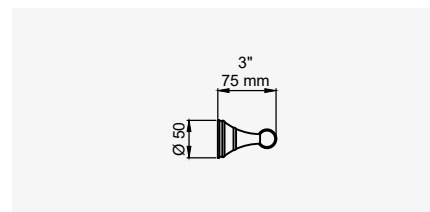

GEORGIAN - 495MM TOWEL RAIL

CHROME	6640CP	£143.40
NICKEL	6640NI	£157.70
PEWTER	6640PF	£172.10
ENGLISH BRONZE	6640BZ	£179.20
GOLD	6640IG	£222.60
POLISHED BRASS	6640BR	£193.50
SATIN BRASS	6640SB	£193.50

GEORGIAN - 648MM TOWEL RAIL