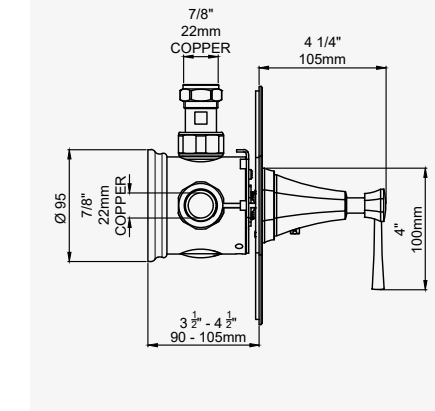

THE DECO COLLECTION
BATH SHOWER MIXERS

THE DECO COLLECTION
SHOWER MIXERS

THE STORY CRAFT TELLS

CONTENTS

THE PERRIN & ROWE
STORY

THE PERRIN & ROWE
PROMISE

THE ARMSTRONG
COLLECTION

THE DECO
COLLECTION

THE GEORGIAN
COLLECTION

THE LANGBOURN
COLLECTION

THE TRADITIONAL
COLLECTION

WASTES

BRASSWARE FINISHES

LEVER HANDLES

INDEX

GUARANTEE

THE DECO COLLECTION 32

DECO - FOUR HOLE DECK MOUNTED BATH SET with lever handles

CHROME	3148CP	£1,932.40
NICKEL	3148NI	£2,125.70
PEWTER	3148PF	£2,318.80

EASY CLEAN OPTION

CHROME	3152CP	£1,994.60
NICKEL	3152NI	£2,194.00
PEWTER	3152PF	£2,393.40

DECO - FOUR HOLE DECK MOUNTED BATH SET with crosstop handles

CHROME	3149CP	£1,932.40
NICKEL	3149NI	£2,125.70
PEWTER	3149PF	£2,318.80

EASY CLEAN OPTION

CHROME	3153CP	£1,994.70
NICKEL	3153NI	£2,194.10
PEWTER	3153PF	£2,393.60

DECO - CONCEALED THERMOSTATIC SHOWER MIXER WITHOUT FLOW CONTROL with lever handle

CHROME	5157CP	£1,386.10
NICKEL	5157NI	£1,452.10
PEWTER	5157PF	£1,518.20

TRIM - CHROME

5157TCP	£660.40	
TRIM - NICKEL	5157TNI	£726.40
TRIM - PEWTER	5157TPF	£792.50
ROUGH	5585R	£725.70

DECO - CONCEALED THERMOSTATIC SHOWER MIXER WITHOUT FLOW CONTROL with crosstop handle

CHROME	5158CP	£1,386.10
NICKEL	5158NI	£1,452.10
PEWTER	5158PF	£1,518.20

TRIM - CHROME

5158TCP	£660.40	
TRIM - NICKEL	5158TNI	£726.40
TRIM - PEWTER	5158TPF	£792.50
ROUGH	5585R	£725.70

THE DECO COLLECTION 33