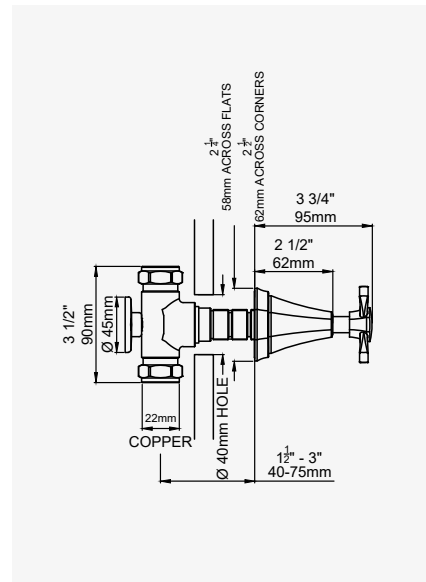

DECO - SINGLE 3/4" WALL VALVE with crosstop handle

CHROME	3165CP	£363.60
NICKEL	3165NI	£400.00
PEWTER	3165PF	£436.30
TRIM - CHROME	3165TCP	£274.60
TRIM - NICKEL	3165TNI	£311.00
TRIM - PEWTER	3165TPF	£347.30
ROUGH	3240R	£89.00