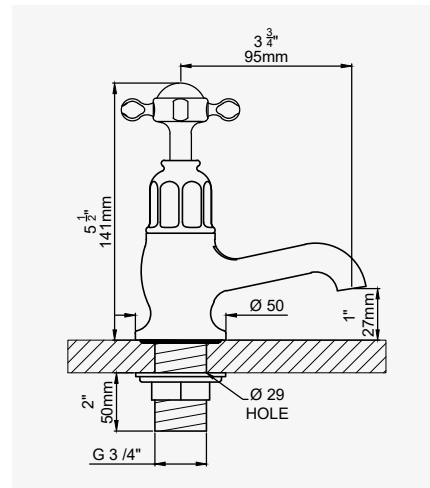

TRADITIONAL - PAIR OF PILLAR BATH TAPS with crosstop handles

CHROME	3456CP	£392.60
NICKEL	3456NI	£431.90
PEWTER	3456PF	£471.20
ENGLISH BRONZE	3456BZ	£490.80
GOLD	3456IG	£609.50
POLISHED BRASS	3456BR	£530.00
SATIN BRASS	3456SB	£530.00

TRADITIONAL - THREE HOLE DECK MOUNTED BATH FILLER with lever handles