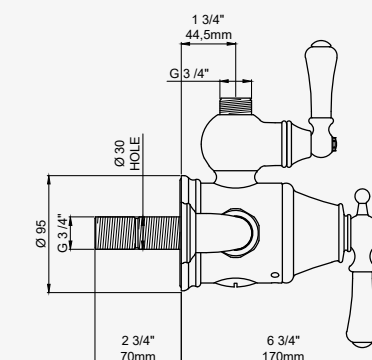

GEORGIAN - EXPOSED THERMOSTATIC SHOWER MIXER with flow control

CHROME	5751CP	£1,251.00
NICKEL	5751NI	£1,376.00
PEWTER	5751PF	£1,501.10
ENGLISH BRONZE	5751BZ	£1,563.70
GOLD	5751IG	£1,942.10
POLISHED BRASS	5751BR	£1,688.80
SATIN BRASS	5751SB	£1,688.80

THE GEORGIAN COLLECTION 51