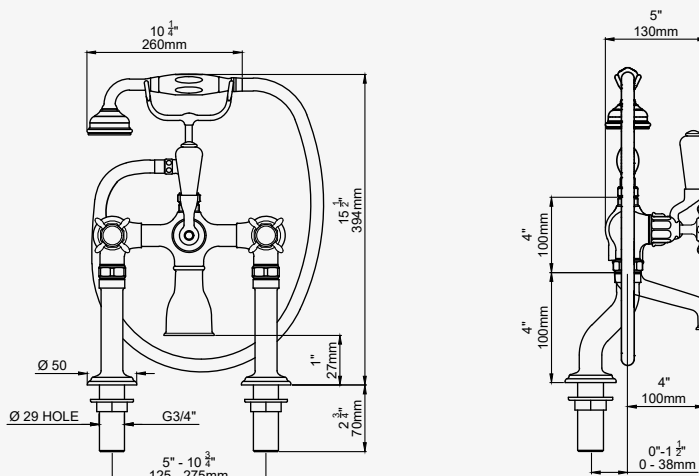

TRADITIONAL - DECK MOUNTED BATH SHOWER MIXER with handshower and crosstop handles

CHROME	3501/1CP	£1,157.70
NICKEL	3501/1NI	£1,273.40
PEWTER	3501/1PF	£1,389.20
ENGLISH BRONZE	3501/1BZ	£1,447.10
GOLD	3501/1IG	£1,797.30
POLISHED BRASS	3501/1BR	£1,562.70
SATIN BRASS	3501/1SB	£1,562.70

EASY CLEAN OPTION

CHROME	3501/2CP	£1,181.80
NICKEL	3501/2NI	£1,299.80
PEWTER	3501/2PF	£1,418.10
ENGLISH BRONZE	3501/2BZ	£1,477.30
GOLD	3501/2IG	£1,834.70
POLISHED BRASS	3501/2BR	£1,595.30
SATIN BRASS	3501/2SB	£1,595.30