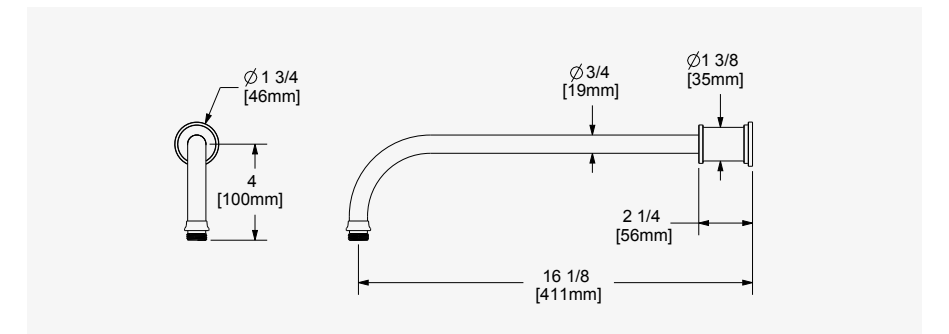

ARMSTRONG - OVERHEAD SHOWER ARM

CHROME	5684CP	£201.00
NICKEL	5684NI	£221.10
PEWTER	5684PF	£241.20
ENGLISH BRONZE	5684BZ	£251.30
GOLD	5684IG	£312.00
POLISHED BRASS	5684BR	£271.30
SATIN BRASS	5684SB	£271.30

13

THE ARMSTRONG COLLECTION