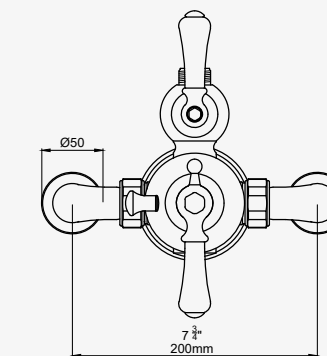

GEORGIAN - EXPOSED THERMOSTATIC SHOWER MIXER with flow control

CHROME	5751CP	£1,251.00
NICKEL	5751NI	£1,376.00
PEWTER	5751PF	£1,501.10
ENGLISH BRONZE	5751BZ	£1,563.70
GOLD	5751IG	£1,942.10
POLISHED BRASS	5751BR	£1,688.80
SATIN BRASS	5751SB	£1,688.80

THE GEORGIAN COLLECTION 51