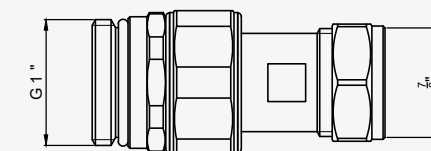

ROUGH	5396	£62.40