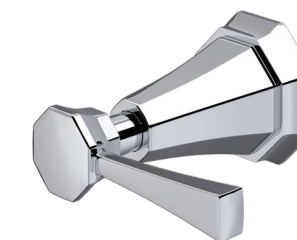

DECO - CONCEALED CISTERN LEVER

CHROME	6176CP	£214.20
NICKEL	6176NI	£235.70
PEWTER	6176PF	£257.00

THE DECO COLLECTION