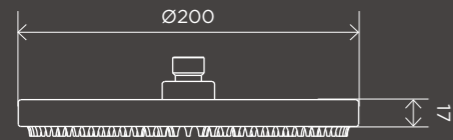

MP04-O

FREE STANDING BATH WASTE

40mm Pop Up Waste - No Overflow / Unslotted

MP04-B40

SHOWER HEADS AND ARMS

Round Shower Head 200mm

MH04

Round Shower Head 300mm