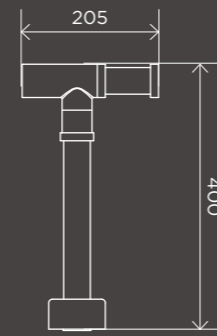

Round Bottle Trap for 32mm Basin Waste and 40mm Outlet

MP05-R