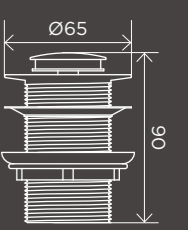

MP04-O

FREE STANDING BATH WASTE

40mm Pop Up Waste - No Overflow / Unslotted

MP04-B40

SHOWER HEADS AND ARMS

Round Shower Head 200mm

MH04

Round Shower Head 300mm