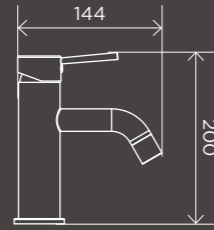

Round Basin Mixer Curved

MB03

Piccola Basin Mixer Tap

MB03XS