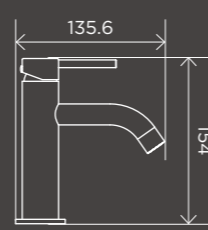

Piccola Basin Mixer Tap