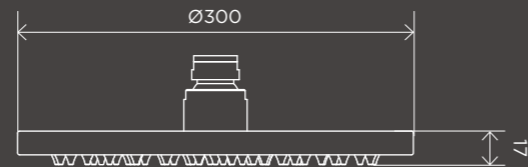

MP04-O

FREE STANDING BATH WASTE

40mm Pop Up Waste - No Overflow / Unslotted

MP04-B40

SHOWER HEADS AND ARMS

Round Shower Head 200mm

MH04

Round Shower Head 300mm