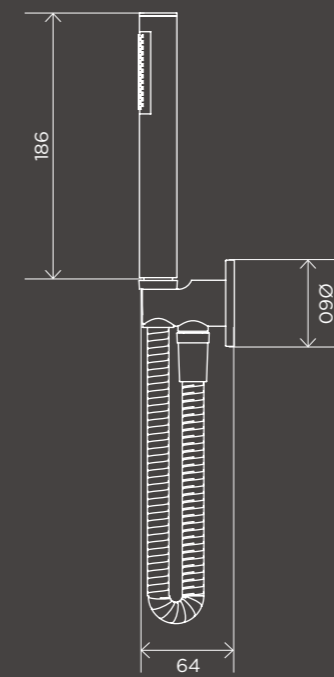

MP04-O

FREE STANDING BATH WASTE

40mm Pop Up Waste - No Overflow / Unslotted

MP04-B40

SHOWER HEADS AND ARMS

Round Shower Head 200mm

MH04

Round Shower Head 300mm

MH06

Round Ceiling Shower Arm 300mm

MA07-300

Round Wall Shower Curved Arm 400mm

MA09-400

SHOWER KITS

Round Hand Shower on Rail Column

MZ0402-R

Round Combination Shower Rail 200mm Rose, Single-Function Hand Shower

MZ0704-R

Round Hand Shower on Fixed Bracket

MZ08-R

Pull Out Hand Shower for Bath

MZ09-R

BATHROOM ACCESSORIES

Round Toilet Roll Holder