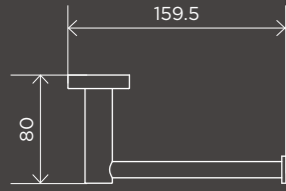

Round Combination Shower Rail 200mm Rose, Single-Function Hand Shower

MZ0704-R

Round Hand Shower on Fixed Bracket

MZ08-R

Pull Out Hand Shower for Bath

MZ09-R

BATHROOM ACCESSORIES

Round Toilet Roll Holder