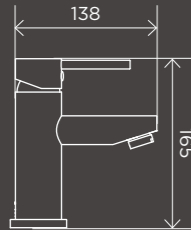

RRP £349.00

A DEDICATION TO DIMENSIONS

TECHNICAL SPECS

*Pictured: Round Kitchen Mixer Tap
(MK17-BB) in Tiger Bronze.*

BASIN MIXERS

Round Basin Mixer

MB02

Round Basin Mixer Curved