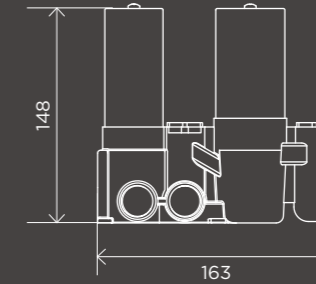

MW13BDY

Concealed In-Wall Assembly for Bath and Basin Taps

MSABR00

Concealed Single Body for Tap Sets (1pc)

MP13

One-Way Thermostatic Shower Valve - Concealed Part

MTV01

Two-Way Thermostatic Shower Valve - Concealed Part