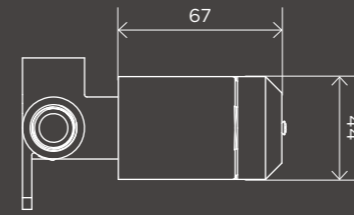

MIXER BODIES

Concealed Body for Wall Mixers

MW13BDY