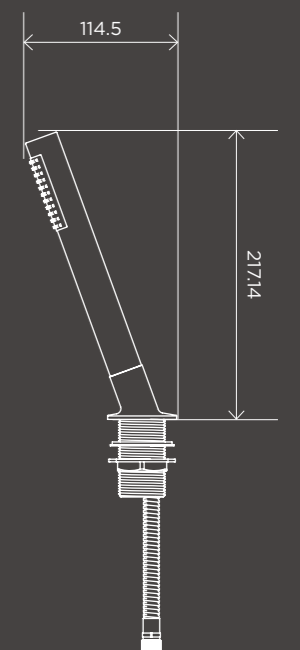

MP04-O

FREE STANDING BATH WASTE

40mm Pop Up Waste - No Overflow / Unslotted

MP04-B40

SHOWER HEADS AND ARMS

Round Shower Head 200mm

MH04

Round Shower Head 300mm

MH06

Round Ceiling Shower Arm 300mm

MA07-300

Round Wall Shower Curved Arm 400mm

MA09-400

SHOWER KITS

Round Hand Shower on Rail Column

MZ0402-R

Round Combination Shower Rail 200mm Rose, Single-Function Hand Shower

MZ0704-R

Round Hand Shower on Fixed Bracket

MZ08-R

Pull Out Hand Shower for Bath

MZ09-R

BATHROOM ACCESSORIES

Round Toilet Roll Holder