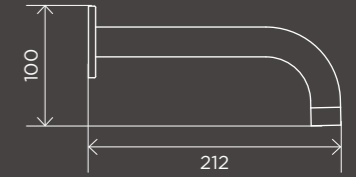

SPOUTS

Round Curved Spout

MS05