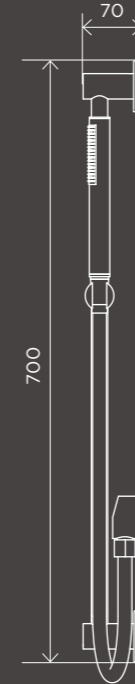

MP04-O

FREE STANDING BATH WASTE

40mm Pop Up Waste - No Overflow / Unslotted

MP04-B40

SHOWER HEADS AND ARMS

Round Shower Head 200mm

MH04

Round Shower Head 300mm

MH06

Round Ceiling Shower Arm 300mm

MA07-300

Round Wall Shower Curved Arm 400mm

MA09-400

SHOWER KITS

Round Hand Shower on Rail Column

MZ0402-R