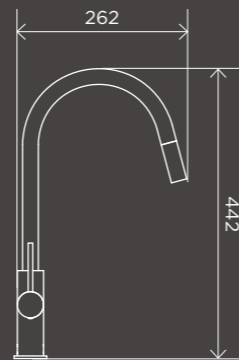

Piccola Pull Out Kitchen Mixer Tap

MK17