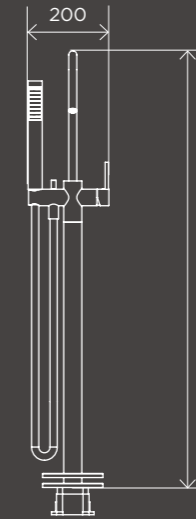

BATH MIXERS

Round Freestanding Bath Spout and Hand Shower

MB09