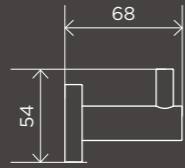

Round Robe Hook

MR03-R