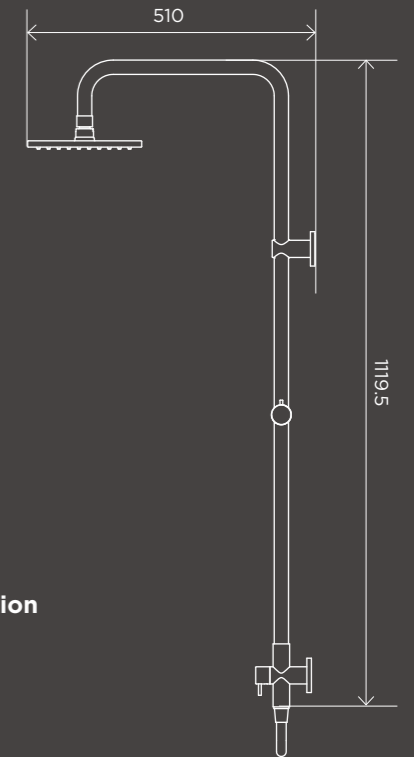

MH06

Round Ceiling Shower Arm 300mm

MA07-300

Round Wall Shower Curved Arm 400mm

MA09-400

SHOWER KITS

Round Hand Shower on Rail Column

MZ0402-R

Round Combination Shower Rail 200mm Rose, Single-Function Hand Shower

MZ0704-R

Round Hand Shower on Fixed Bracket

MZ08-R

Pull Out Hand Shower for Bath

MZ09-R

BATHROOM ACCESSORIES

Round Toilet Roll Holder