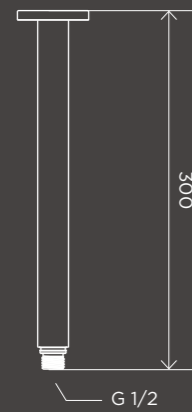

Round Ceiling Shower Arm 300mm

MA07-300