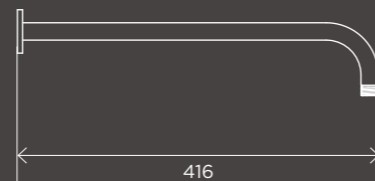

Round Wall Shower Curved Arm 400mm

MA09-400