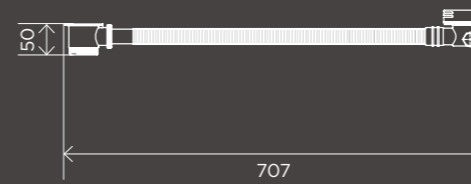

BATH WASTES

Bath Filler Waste with Overflow

MP04-FO