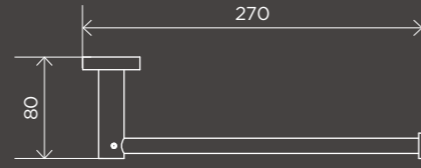

Round Guest Towel Rail

MR05-R