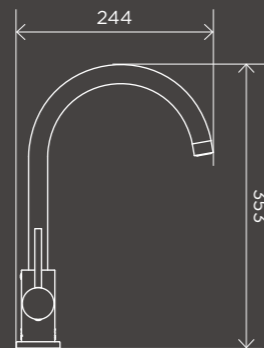

Piccola Pull Out Kitchen Mixer Tap

Round Gooseneck Kitchen Mixer Tap

MK03