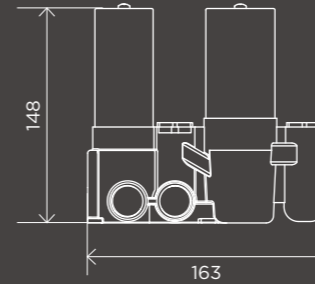

MW13BDY

Concealed In-Wall Assembly for Bath and Basin Taps

MSABR00

Concealed Single Body for Tap Sets (1pc)

MP13

One-Way Thermostatic Shower Valve - Concealed Part

MTV01

Two-Way Thermostatic Shower Valve - Concealed Part