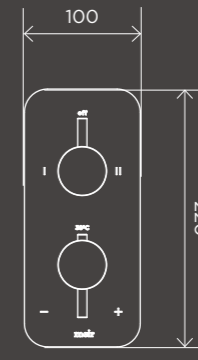

Two-Way Thermostatic Mixer Valve with Diverter