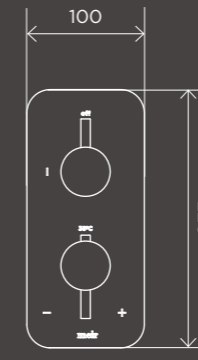

THERMOSTATIC MIXERS

One-way Thermostatic Mixer Valve with Diverter

MTV11

Two-Way Thermostatic Mixer Valve with Diverter

MTV22