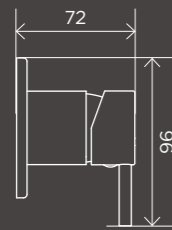

WALL TAPS

Round Wall Mixer

MW03S-SET

Cross Handle Mixer