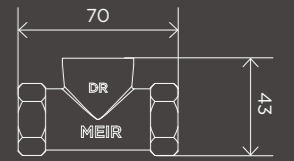

Concealed Single Body for Tap Sets (1pc)

MP13