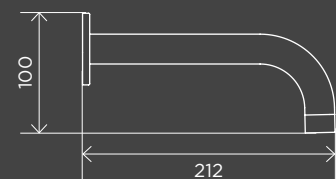

Round Bottle Trap for 32mm Basin Waste and 40mm Outlet

MP05-R

BATH MIXERS

Round Freestanding Bath Spout and Hand Shower

MB09

SPOUTS

Round Curved Spout

MS05