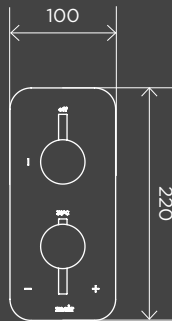

Two-Way Thermostatic Mixer Valve with Diverter

One-way Thermostatic Mixer Valve with Diverter

MTV11