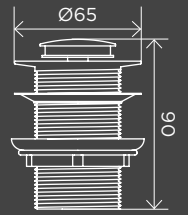

SHOWER HEADS AND ARMS

**Round Shower
Head 200mm**

MH04

**Round Shower
Head 300mm**

MH06

MANUAL MIXERS

**Round
Diverter Mixer**

MW07TS-SET