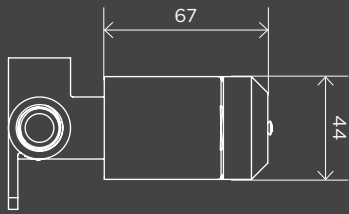

MIXER BODIES

**Concealed Body
for Wall Mixers**

MW13BDY