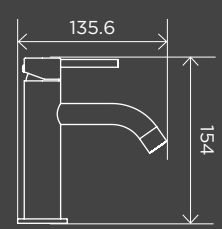

Piccola Basin Mixer Tap

MB03XS