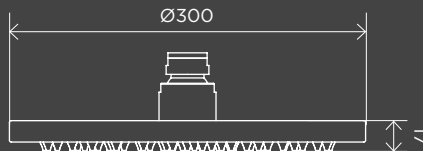

**Round Shower
Head 300mm**

MH06