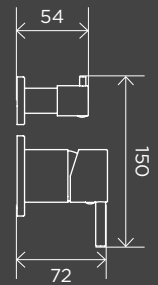

SHOWER HEADS AND ARMS

**Round Shower
Head 200mm**

MH04

**Round Shower
Head 300mm**

MH06

MANUAL MIXERS

**Round
Diverter Mixer**

MW07TS-SET