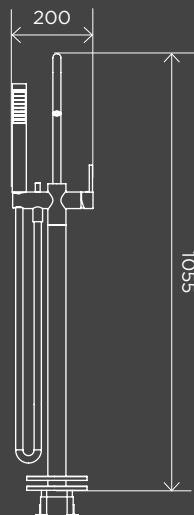

Round Bottle Trap for 32mm Basin Waste and 40mm Outlet

MP05-R

BATH MIXERS

Round Freestanding Bath Spout and Hand Shower

MB09

SPOUTS

Round Curved Spout

MS05