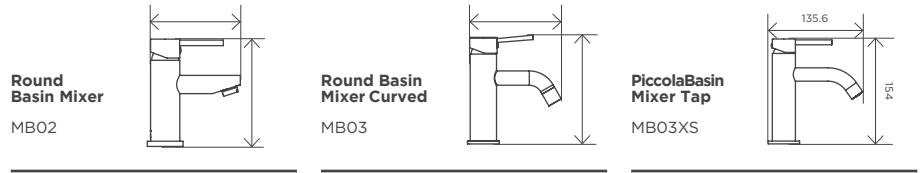

BASIN TAPS

Pictured: Piccola Basin Mixer Tap (MB03XS-CH) in Champagne.

BASIN MIXERS

Coupling the best of function and form, Meir basin mixers can help you achieve elegance in your home.

Round Basin Mixer

MB02
Matte Black