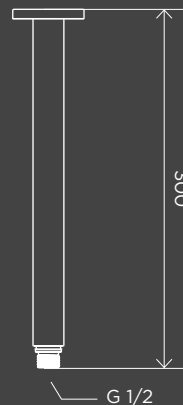

**Round Ceiling
Shower Arm
300mm**

MA07-300