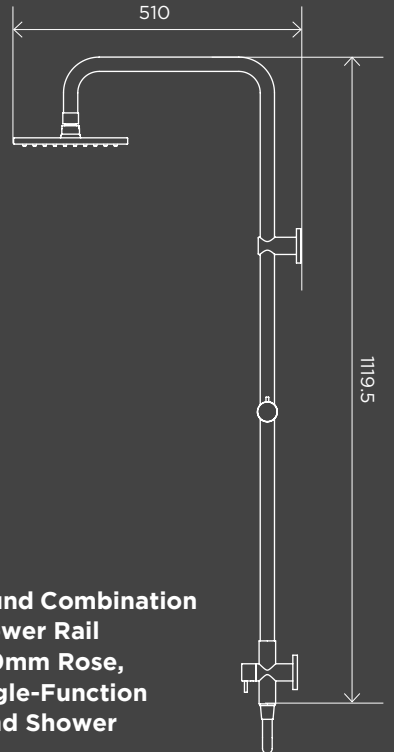

**Round Wall
Shower Curved
Arm 400mm**

MA09-400

**Round Ceiling
Shower Arm
300mm**

MA07-300

THERMOSTATIC MIXERS

Exposed Thermostatic Shower Valve with Fixed Head & Three-Function Shower Kit

MZT01N-SET

Exposed Thermostatic Shower Valve

MZT03N

One-way Thermostatic Mixer Valve with Diverter

MTV11

Two-Way Thermostatic Mixer Valve with Diverter

MTV22

SHOWER KITS

Round Hand Shower on Rail Column, Single-Function Hand Shower

MZ0402-R

Round Hand Shower on Rail Column, Three-Function Hand Shower

MZ04BN-SET

Round Combination Shower Rail 200mm Rose, Single-Function Hand Shower

MZ0704-R

Three-Function Hand Shower Wand

MP01-B

Round Hand Shower on Fixed Bracket