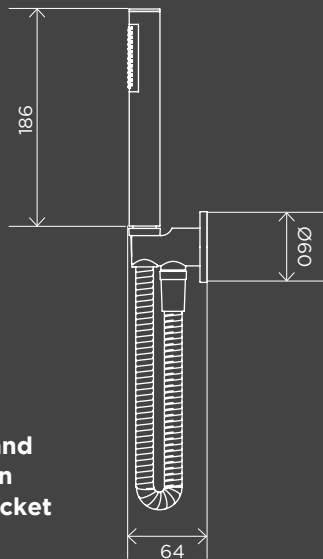

MP01-B

Round Hand Shower on Fixed Bracket

MZ08-R

Pull Out Hand Shower for Bath

MZ09-R