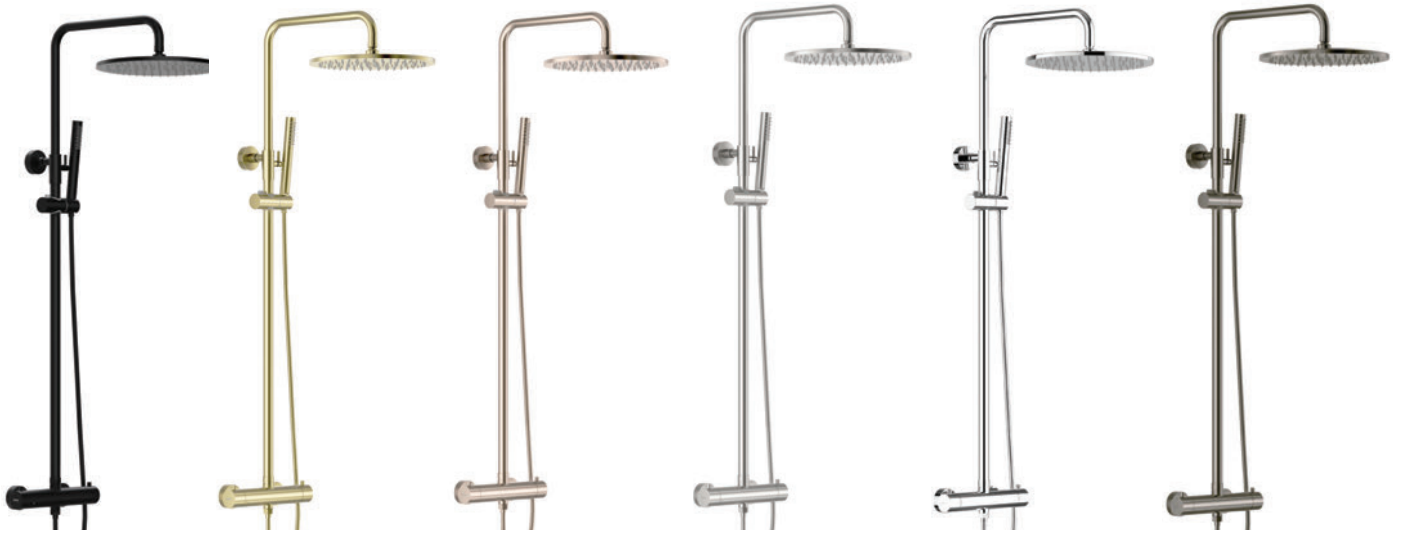

MTV22-SET-C
Polished Chrome

RRP £594.17

MTV22-SET-PVDGM
Shadow

RRP £641.67

**Exposed Thermostatic Shower Valve
with Fixed Head & Three-Function Shower Kit**

MZT01N-SET
Matte Black

MZT01N-SET-PVDBB
Tiger Bronze