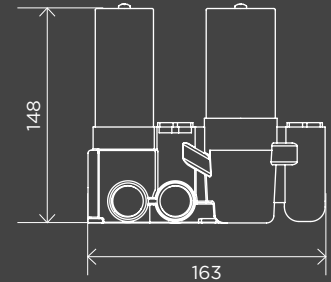

**Concealed In-Wall
Assembly for Bath
and Basin Taps**

MSABR00

**Concealed Single
Body for Tap Sets
(1pc)**

MP13

**One-Way
Thermostatic
Shower Valve -
Concealed Part**

MTV01

**Two-Way
Thermostatic
Shower Valve -
Concealed Part**