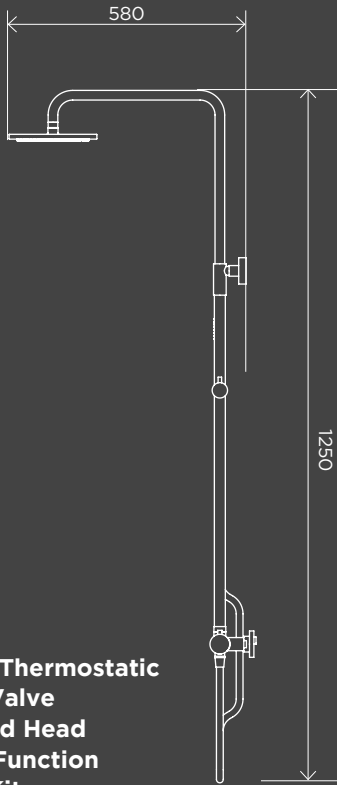

SHOWER HEADS AND ARMS

**Round Shower
Head 200mm**

MH04

**Round Shower
Head 300mm**

MH06

MANUAL MIXERS

**Round
Diverter Mixer**

MW07TS-SET

**Round Wall
Shower Curved
Arm 400mm**

MA09-400

**Round Ceiling
Shower Arm
300mm**

MA07-300

THERMOSTATIC MIXERS

Exposed Thermostatic Shower Valve with Fixed Head & Three-Function Shower Kit

MZT01N-SET

Exposed Thermostatic Shower Valve