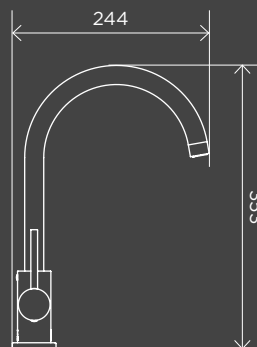

Round Gooseneck Kitchen Mixer Tap

Piccola Pull Out Kitchen Mixer Tap

MK17