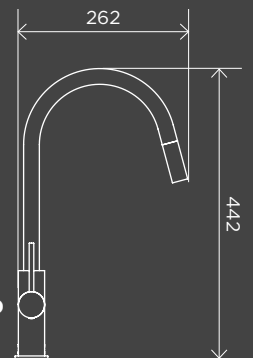

Piccola Pull Out Kitchen Mixer Tap