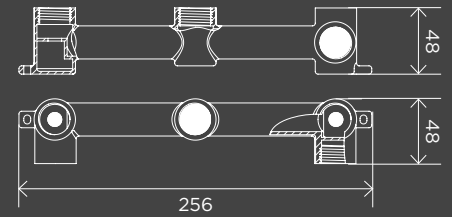

**Concealed In-Wall
Assembly for Bath
and Basin Taps**

MSABR00

**Concealed Single
Body for Tap Sets
(1pc)**

MP13

**One-Way
Thermostatic
Shower Valve -
Concealed Part**

MTV01

**Two-Way
Thermostatic
Shower Valve -
Concealed Part**