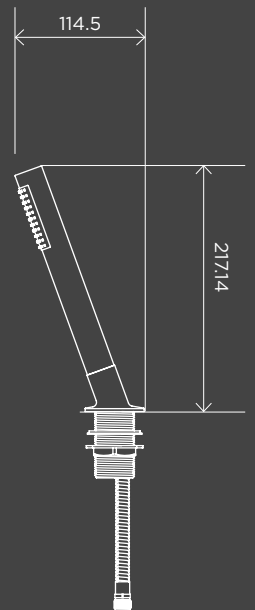

Pull Out Hand Shower for Bath