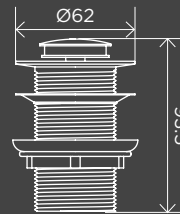

Basin Pop Up Waste 32mm - No Overflow / Unslotted