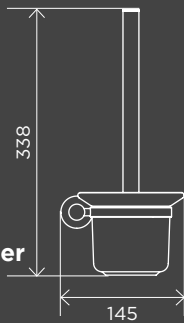

MR05-R

Round Toilet Brush and Holder

MTO01-R