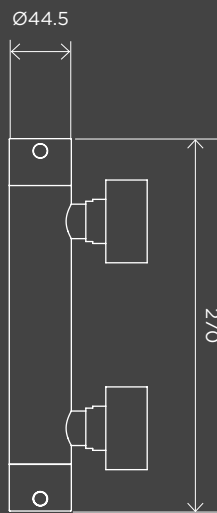

**Round Wall
Shower Curved
Arm 400mm**

MA09-400

**Round Ceiling
Shower Arm
300mm**

MA07-300

THERMOSTATIC MIXERS

Exposed Thermostatic Shower Valve with Fixed Head & Three-Function Shower Kit

MZT01N-SET

Exposed Thermostatic Shower Valve