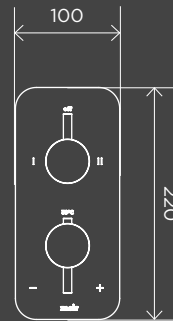

Two-Way Thermostatic Mixer Valve with Diverter

MTV22