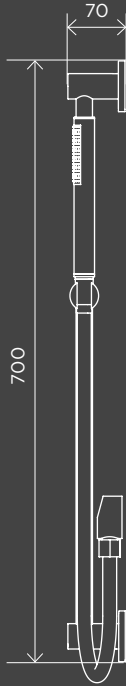

Round Hand Shower on Rail Column, Three-Function Hand Shower

MZ04BN-SET

Round Combination Shower Rail 200mm Rose, Single-Function Hand Shower

MZ0704-R

Three-Function Hand Shower Wand

MP01-B

Round Hand Shower on Fixed Bracket