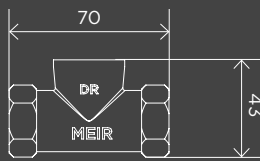

**Concealed In-Wall
Assembly for Bath
and Basin Taps**

MSABR00

**Concealed Single
Body for Tap Sets
(1pc)**

MP13

**One-Way
Thermostatic
Shower Valve -
Concealed Part**

MTV01

**Two-Way
Thermostatic
Shower Valve -
Concealed Part**