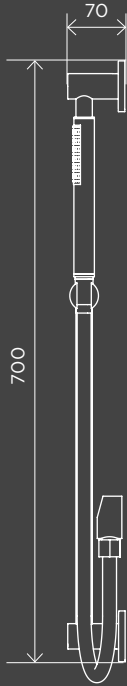

Round Hand Shower on Rail Column, Three-Function Hand Shower

MZ04BN-SET

Round Combination Shower Rail 200mm Rose, Single-Function Hand Shower

MZ0704-R

Three-Function Hand Shower Wand

MP01-B

Round Hand Shower on Fixed Bracket