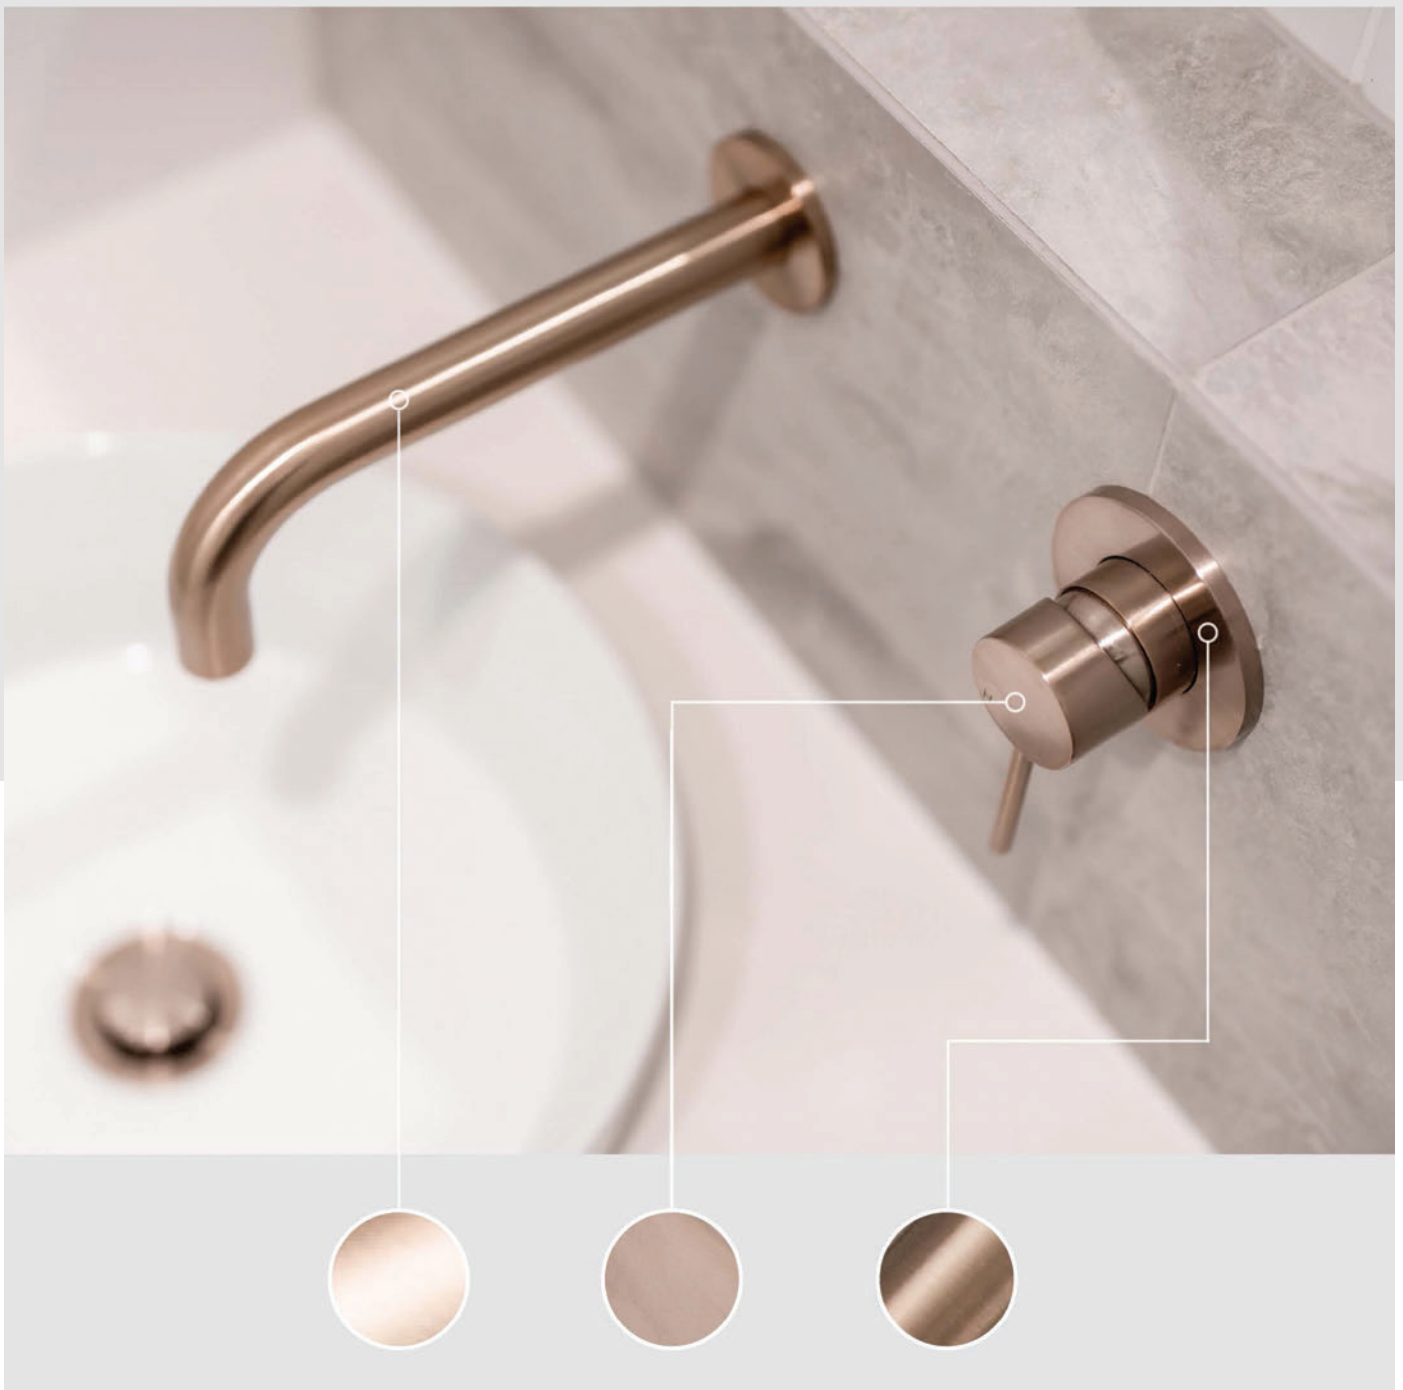

Colour and finish may vary from product to product due to the different shape.

BATH AND SHOWER MIXERS

*Pictured: Round Wall
Spout for Bath
(MS05-CH) in
Champagne*

BATH MIXERS

Crafted to control temperature and flow in one easy-to-use handle, it's easy to see how functionality and design collide in Meir's range of bath mixers.

Round Freestanding Bath Spout and Hand Shower

MB09
Matte Black

RRP £1,125.83

MB09-PVDBB
Tiger Bronze

RRP £1,472.50

MB09-CH
Champagne

RRP £1,472.50

MB09-PVDBN
Brushed Nickel