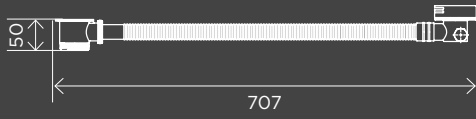

BATH WASTES

**Bath Filler Waste
with Overflow**

MP04-FO