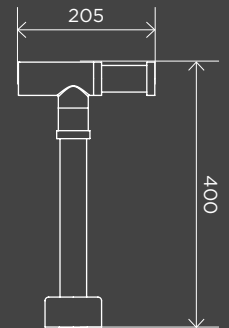

Round Bottle Trap for 32mm Basin Waste and 40mm Outlet

MP05-R