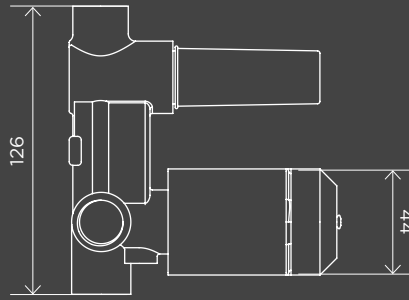

MK03

Piccola Pull Out Kitchen Mixer Tap

MK17

MIXER BODIES

**Concealed Body
for Wall Mixers**

MW13BDY

**Concealed Body for
Bath Shower Mixer**

MW27BDY