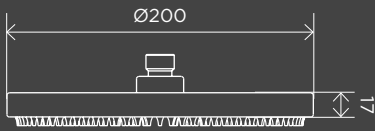

SHOWER HEADS AND ARMS

**Round Shower
Head 200mm**

MH04