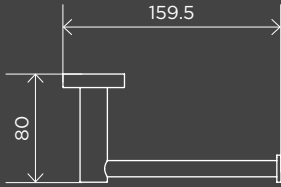

BATHROOM ACCESSORIES

Round Toilet Roll Holder

MR02-R