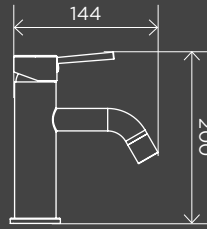

Round Basin Mixer Curved

MB03

Piccola Basin Mixer Tap