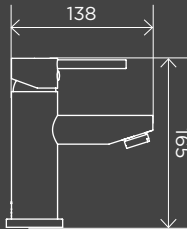

Closed Position

Open Position

Round Quarter Turn Wall Top Assemblies

MW06-SET

BASIN MIXERS

Round Basin Mixer

MB02

Round Basin Mixer Curved