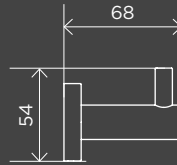

Round Robe Hook

MR03-R