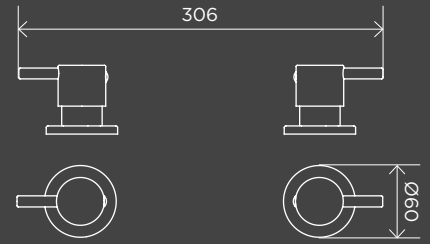

Closed Position

Open Position

Round Quarter Turn Wall Top Assemblies

MW06-SET

BASIN MIXERS

Round Basin Mixer

MB02

Round Basin Mixer Curved