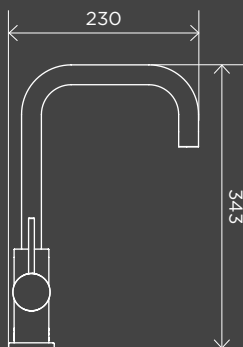

Round Guest Towel Rail

MR05-R

Round Toilet Brush and Holder

MTO01-R

KITCHEN MIXERS

Round Kitchen Mixer Tap

MK02

Round Gooseneck Kitchen Mixer Tap