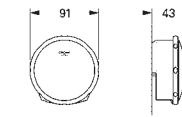

GROHE SHOWER AND BATH ACCESSORIES

MATERIAL NO. COLOUR PRICE

**Talentofill
Inlet, pop-up and waste-system**
set for final installation

19 952 000	Chrome	£77.47
19 952 DC0	SuperSteel	£327.16
19 952 GN0	Brushed Cool Sunrise	£373.90
19 952 DL0	Brushed Warm Sunset	£373.90
19 952 AL0	Brushed Hard Graphite	£373.90
19 952 243 0	Matt Black	£303.78