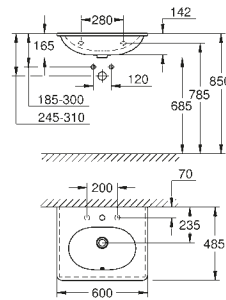

Essence Ceramic WC seat soft close with lid

39 577 000 Alpine White £192.43

GROHE ESSENCE CERAMIC

MATERIAL NO. COLOUR PRICE

**Essence
Vessel basin 60**
without overflow
39 608 00H Alpine White **£484.93**