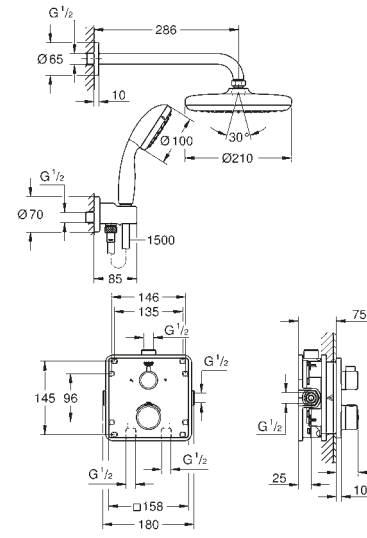

Grotherm Square
Perfect shower set with Tempesta 210 head shower
with Tempesta 100 hand shower 2 sprays
with Rapido SmartBox

34 729 000 Chrome £844.79