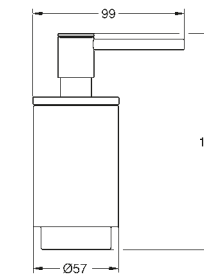

Soap dispenser
for holder 41 027 xx0

41 028 000	Chrome	£88.33
41 028 DC0	SuperSteel	£123.68
41 028 GN0	Brushed Cool Sunrise	£141.34
41 028 DL0	Brushed Warm Sunset	£141.34
41 028 AL0	Brushed Hard Graphite	£141.34
41 218 KF0	Phantom Black	£123.68