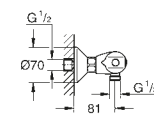

Grotherm 1000 Performance Thermostatic shower mixer with shower set

Consisting of:
Grotherm 1000 Performance thermostatic shower mixer
Tempesta Cosmopolitan 100 shower rail set 2 sprays

34 787 000 Chrome £288.98