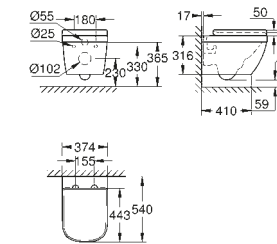

39 554 000 | Wall hung WC set

MATERIAL NO. COLOUR PRICE

Euro Ceramic Bundle close coupled WC

Consisting of:
Euro Ceramic WC
Euro Ceramic cistern
Euro Ceramic WC seat with lid

39 462 000 Alpine White £652.90