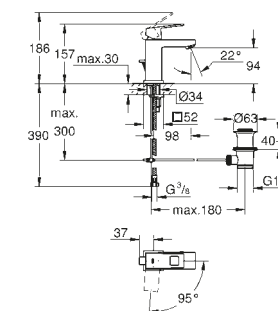

MATERIAL NO.	COLOUR	PRICE

Basin mixer

S-Size
includes pop-up waste set
with GROHE SilkMove ES

23 390 00E Chrome

£286.38