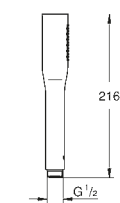

**Euphoria Cosmopolitan Stick
Wall holder set 1 spray**
with wall shower holder
with Silverflex shower hose 1,500 mm

27 369 000 **Chrome** £91.79