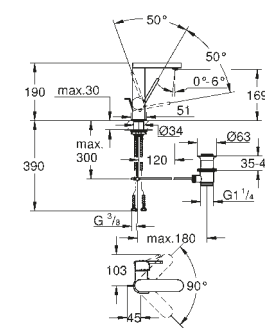

MATERIAL NO.	COLOUR	PRICE
23 871 003	Chrome	£340.40
23 871 DC3	SuperSteel	£476.57
23 871 AL3	Brushed Hard Graphite	£544.64