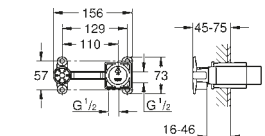

MATERIAL NO.	COLOUR	PRICE
29 303 003	Chrome	£332.23
29 303 DC3	SuperSteel	£465.13
29 303 AL3	Brushed Hard Graphite	£531.58