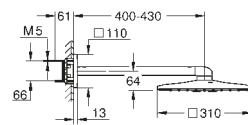

Rainshower Mono 310
Head shower set 1 spray
for ceiling
shower arm 142 mm

22 122 KF0 Phantom Black £695.92