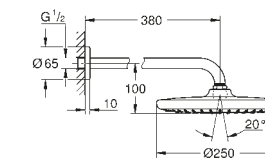

GROHE HEAD SHOWERS

ELEVATE YOUR SHOWER EXPERIENCE

Round or square? Large or small? GROHE shower heads come in all shapes and sizes to match your design and budget requirements. All designs feature GROHE DreamSpray technology for a luxurious full spray and unbeatable showering enjoyment, while SpeedClean shower nozzles prevent the build up of limescale.

MATERIAL NO. COLOUR PRICE

Tempesta 250
Head shower set 1 spray
for wall
shower arm 380 mm

26 663 000 Chrome

£275.28

Tempesta 250
Head shower set 1 spray
for ceiling
shower arm 380 mm

26 664 000 Chrome

£222.24

Rainshower Cosmopolitan 310
Head shower set 1 spray
for wall
shower arm 380 mm
material: metal

26 066 000 Chrome £727.73
26 066 DC0 SuperSteel £1,018.82
26 066 GN0 Brushed Cool Sunrise £1,237.14
26 066 DL0 Brushed Warm Sunset £1,237.14
26 066 AL0 Brushed Hard Graphite £1,237.14

Rainshower Cosmopolitan 310
Head shower set 1 spray
for ceiling
shower arm 142 mm
material: metal

26 067 000 Chrome £727.73
26 067 DC0 SuperSteel £1,018.82
26 067 GN0 Brushed Cool Sunrise £1,237.14
26 067 DL0 Brushed Warm Sunset £1,237.14
26 067 AL0 Brushed Hard Graphite £1,237.14