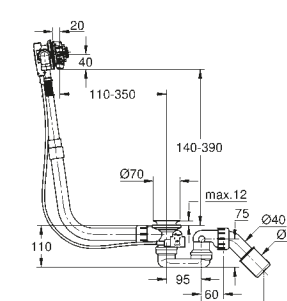

**Talentofill
Inlet, pop-up and waste-system**
for baths with waste up to 370 mm reach

28 991 000	£240.44