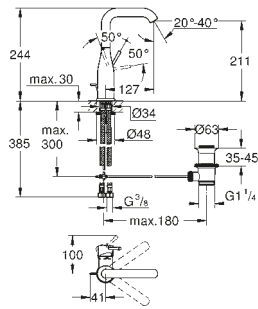

GROHE ESSENCE

MATERIAL NO. COLOUR PRICE

Basin mixer
L-Size
includes pop-up waste set

24 174 001	Chrome	£279.29
24 174 DC1	SuperSteel	£391.00
24 174 GN1	Brushed Cool Sunrise	£446.86
24 174 DL1	Brushed Warm Sunset	£446.86
24 174 AL1	Brushed Hard Graphite	£446.86
24 177 KF1	Phantom Black	£381.11