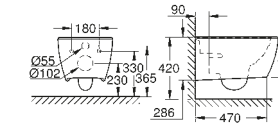

GROHE ESSENCE CERAMIC

BEAUTY IN ITS PUREST FORM

Precision, understatement, and a delicate touch define Essence – a design series crafted from subtly organic shapes. Tailored for individuals who view the bathroom as a sanctuary for relaxation and reflection, the collection’s slender profiles and natural lines offer an ideal foundation for cultivating a tranquil ambiance that exudes timeless elegance, providing the entire bathroom with a sense of spaciousness.

MATERIAL NO. COLOUR PRICE

Essence Ceramic Wall hung WC

39 571 00H Alpine White £458.64

Essence Ceramic Floor standing back to wall WC

39 573 00H Alpine White £477.90

Essence Ceramic WC seat soft close with lid

39 577 000 Alpine White £192.43