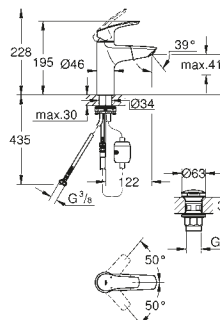

Basin mixer
S-Size
with smooth body
UK version
with GROHE SilkMove ES

32 154 003 Chrome

£105.84