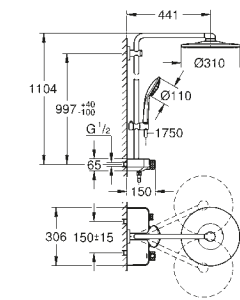

GROHE EUPHORIA SMARTCONTROL SHOWER SYSTEM

PREMIUM PERFORMANCE AND CONTROL

Enjoy a shower experience that is genuinely euphoric with the GROHE Euphoria SmartControl shower system. From its user-friendly, convenient functionality to its sleek, contemporary design, the Euphoria SmartControl has it all.

MATERIAL NO.	COLOUR	PRICE

Euphoria SmartControl System 310 Duo
Shower system with thermostatic mixer for wall mounting head shower with 2 sprays

26 507 000	Chrome	£1,302.83
26 507 DC0	SuperSteel	£1,954.25
26 507 GN0	Brushed Cool Sunrise	£2,345.08
26 507 DL0	Brushed Warm Sunset	£2,345.08
26 507 AL0	Brushed Hard Graphite	£2,345.08
22 120 KF0	Phantom Black	£1,823.95