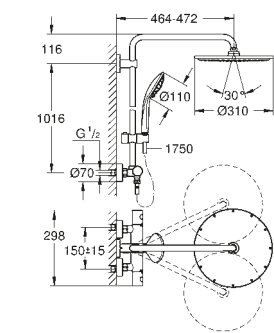

GROHE EUPHORIA SHOWER SYSTEM

UPDATE YOUR SHOWER

Bring a fresh look and superior safety features to your bathroom with the updated GROHE Euphoria range of shower systems. With a slim, spacious design and more options to adapt to your personal style, GROHE Euphoria is the easy way to put the joy back into your bathroom.

MATERIAL NO. COLOUR PRICE

Euphoria System 310
Shower system with thermostatic mixer for wall mounting

26 075 001 Chrome £793.78

Euphoria System 310
Shower system with thermostatic mixer for wall mounting with metal head shower

26 075 DC0 SuperSteel £1,315.42
26 075 GN0 Brushed Cool Sunrise £1,597.30
26 075 DL0 Brushed Warm Sunset £1,597.30
26 075 AL0 Brushed Hard Graphite £1,597.30