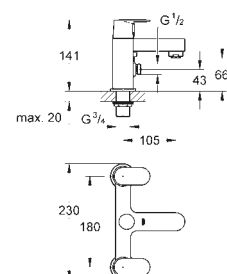

Two-handed bath/shower filler
deck mounted

25 129 000 Chrome

£261.31

For a complete set add hand shower
Tempesta 100 Wall Holder Set 2 sprays
with wall shower holder
with Relaxflex shower hose 1,250 mm

27 799 001 Chrome

£46.64