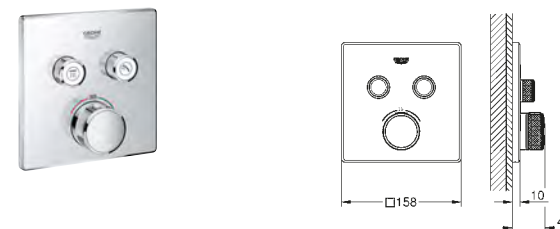

MATERIAL NO. COLOUR PRICE

Grohtherm SmartControl
Thermostat for concealed installation with 2 valves
set for final installation for
GROHE Rapido SmartBox 35 600 000

29 119 000	Chrome	£721.96
29 119 DC0	SuperSteel	£1,010.72
29 119 GNO	Brushed Cool Sunrise	£1,155.13
29 119 DL0	Brushed Warm Sunset	£1,155.13
29 119 AL0	Brushed Hard Graphite	£1,155.13
29 507 KF0	Phantom Black	£1,010.72

Grohtherm SmartControl
Thermostat for concealed installation with 3 valves
set for final installation for
GROHE Rapido SmartBox 35 600 000

29 121 000	Chrome	£780.89
29 121 DC0	SuperSteel	£1,093.24
29 121 GNO	Brushed Cool Sunrise	£1,249.42
29 121 DL0	Brushed Warm Sunset	£1,249.42
29 121 AL0	Brushed Hard Graphite	£1,249.42
29 508 KF0	Phantom Black	£1,093.24

Grohtherm SmartControl
Thermostat for concealed installation with 2 valves
set for final installation for
GROHE Rapido SmartBox 35 600 000

29 124 000	Chrome	£721.96
29 124 DC0	SuperSteel	£1,010.72
29 124 GNO	Brushed Cool Sunrise	£1,155.13
29 124 DL0	Brushed Warm Sunset	£1,155.13
29 124 AL0	Brushed Hard Graphite	£1,155.13

Grohtherm SmartControl
Thermostat for concealed installation with 3 valves
set for final installation for
GROHE Rapido SmartBox 35 600 000

29 126 000	Chrome	£780.89
29 126 DC0	SuperSteel	£1,093.24
29 126 GNO	Brushed Cool Sunrise	£1,249.42
29 126 DL0	Brushed Warm Sunset	£1,249.42
29 126 AL0	Brushed Hard Graphite	£1,249.42