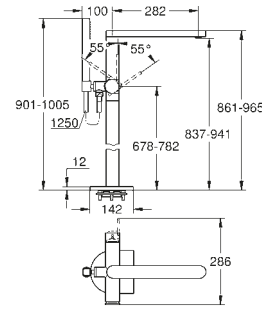

GROHE PLUS

MATERIAL NO. COLOUR PRICE

Bath mixer
floor mounted
rough-in set (45 984 001) required for final installation

23 846 003	Chrome	£2,069.65
23 846 DC3	SuperSteel	£2,897.52
23 846 AL3	Brushed Hard Graphite	£3,311.46