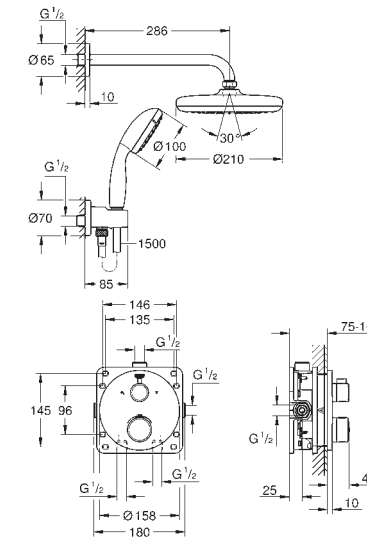

MATERIAL NO. COLOUR PRICE

Grotherm
Perfect shower set with Tempesta 210 head shower
with Tempesta 100 hand shower 2 sprays
with Rapido SmartBox

34 727 000 Chrome £844.79