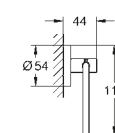

MATERIAL NO.	COLOUR	PRICE
Towel rail 60 cm		
40 366 001	Chrome	£67.39
40 366 DC1	SuperSteel	£94.34
40 366 GN1	Brushed Cool Sunrise	£107.82
40 366 DL1	Brushed Warm Sunset	£107.82
40 366 AL1	Brushed Hard Graphite	£107.82
1022512430	Matt Black	£87.61