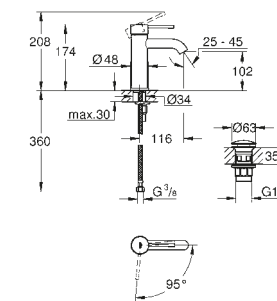

Basin mixer
S-Size
with smooth body
with GROHE SilkMove ES

24 179 001	Chrome	£217.42