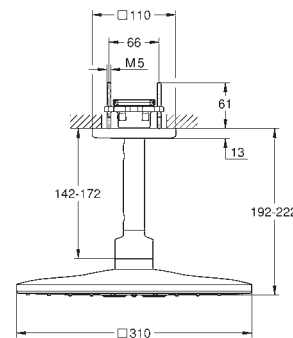

Rainshower SmartActive 310 Cube
Head shower set 2 sprays
for ceiling
shower arm 430 mm
requires rough-in set 26 484 000

26 481 000 Chrome £729.32
26 481 DC0 SuperSteel £1,021.04
26 481 GN0 Brushed Cool Sunrise £1,239.84
26 481 DL0 Brushed Warm Sunset £1,239.84
26 481 AL0 Brushed Hard Graphite £1,239.84
22 124 KF0 Phantom Black £969.48