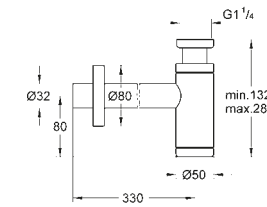

28 912 000 | Bottle trap

MATERIAL NO.	COLOUR	PRICE
--------------	--------	-------

Waste set with push-open plug

65 807 000	Chrome	£62.62
65 807 DC0	SuperSteel	£87.66
65 807 GN0	Brushed Cool Sunrise	£100.19
65 807 DL0	Brushed Warm Sunset	£100.19
65 807 AL0	Brushed Hard Graphite	£100.19
29 510 KF0	Phantom Black	£87.66