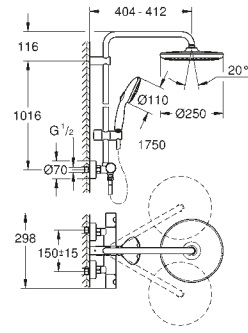

GROHE TEMPESTA SYSTEM