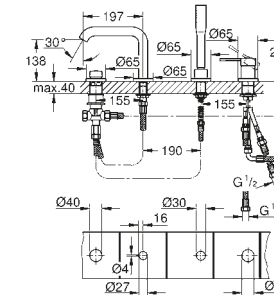

Separate concealed body
For 2-hole basin mixer

23 571 000 £323.50

3-hole basin mixer
deck mounted
M-Size, low spout
includes pop-up waste set

20 296 001 Chrome £355.28

GROHE ESSENCE

MATERIAL NO. COLOUR PRICE