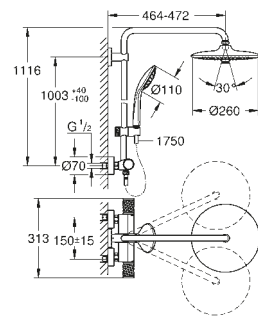

GROHE EUPHORIA SYSTEM