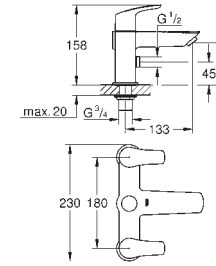

29 337 003 Chrome

£228.38

GROHE EUROSMART

MATERIAL NO. COLOUR PRICE

Two-handed bath filler
deck mounted

25 098 003 Chrome
25 098 243 3 Matt Black

£212.32
£353.03

Two-handed bath/shower filler
deck mounted