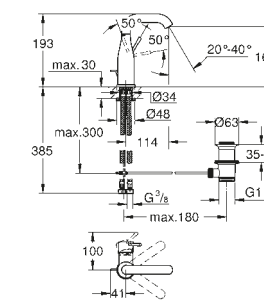

Basin mixer
S-Size
includes pop-up waste set

24 173 001	Chrome	£254.53
24 173 DC1	SuperSteel	£356.34
24 173 DL1	Brushed Warm Sunset	£407.27
24 173 GN1	Brushed Cool Sunrise	£407.27
24 173 AL1	Brushed Hard Graphite	£407.27
24 176 KF1	Phantom Black	£346.45