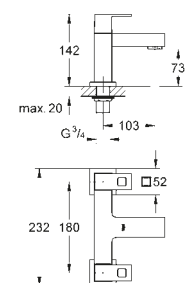

Two-handled bath filler
deck mounted

25 136 000	Chrome	£512.21