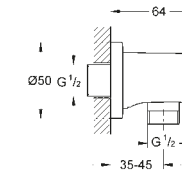

Rainshower Shower outlet elbow

27 057 000	Chrome	£70.48
27 057 DC0	SuperSteel	£98.65
27 057 GNO	Brushed Cool Sunrise	£119.80
27 057 DL0	Brushed Warm Sunset	£119.80
27 057 AL0	Brushed Hard Graphite	£119.80
22 118 KF0	Phantom Black	£98.65