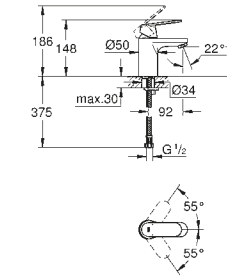

Basin mixer
S-Size
with smooth body
UK version

32 824 00L Chrome

£116.93