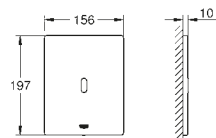

MATERIAL NO. COLOUR PRICE

Essence E
Infra-red electronic basin mixer
with 6V lithium battery

36 445 000	Chrome	£786.55
36 445 DC0	SuperSteel	£1,179.84
36 445 DL0	Brushed Warm Sunset	£1,179.84
36 445 GN0	Brushed Cool Sunrise	£1,179.84
36 445 AL0	Brushed Hard Graphite	£1,179.84