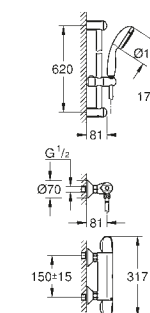

Grohtherm 1000 Cosmopolitan
Thermostatic shower mixer with shower set
Consisting of:
Grohtherm 1000 Cosmopolitan thermostatic shower mixer
Euphoria 110 Mono shower set

34 437 000 Chrome **£375.64**