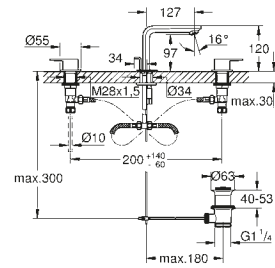

GROHE LINEARE

3-hole basin mixer
deck mounted
M-Size, low spout
includes pop-up waste set

20 304 001 Chrome £427.34