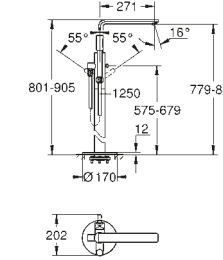

GROHE LINEARE