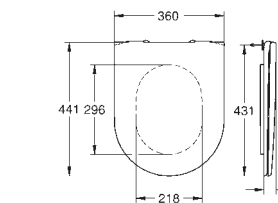

39 565 00H | Wall hung basin 60 cm with PureGuard

MATERIAL NO. COLOUR PRICE

Essence Ceramic Wall hung WC

39 571 00H Alpine White £458.64

Essence Ceramic Floor standing back to wall WC

39 573 00H Alpine White £477.90