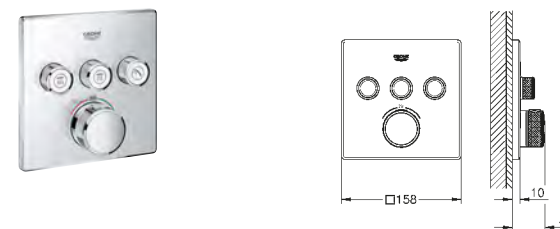

MATERIAL NO. COLOUR PRICE

Grohtherm SmartControl
Thermostat for concealed installation with 2 valves
set for final installation for
GROHE Rapido SmartBox 35 600 000

29 119 000	Chrome	£721.96
29 119 DC0	SuperSteel	£1,010.72
29 119 GNO	Brushed Cool Sunrise	£1,155.13
29 119 DL0	Brushed Warm Sunset	£1,155.13
29 119 AL0	Brushed Hard Graphite	£1,155.13
29 507 KF0	Phantom Black	£1,010.72

Grohtherm SmartControl
Thermostat for concealed installation with 3 valves
set for final installation for
GROHE Rapido SmartBox 35 600 000

29 121 000	Chrome	£780.89
29 121 DC0	SuperSteel	£1,093.24
29 121 GNO	Brushed Cool Sunrise	£1,249.42
29 121 DL0	Brushed Warm Sunset	£1,249.42
29 121 AL0	Brushed Hard Graphite	£1,249.42
29 508 KF0	Phantom Black	£1,093.24

Grohtherm SmartControl
Thermostat for concealed installation with 2 valves
set for final installation for
GROHE Rapido SmartBox 35 600 000

29 124 000	Chrome	£721.96
29 124 DC0	SuperSteel	£1,010.72
29 124 GNO	Brushed Cool Sunrise	£1,155.13
29 124 DL0	Brushed Warm Sunset	£1,155.13
29 124 AL0	Brushed Hard Graphite	£1,155.13

Grohtherm SmartControl
Thermostat for concealed installation with 3 valves
set for final installation for
GROHE Rapido SmartBox 35 600 000

29 126 000	Chrome	£780.89
29 126 DC0	SuperSteel	£1,093.24
29 126 GNO	Brushed Cool Sunrise	£1,249.42
29 126 DL0	Brushed Warm Sunset	£1,249.42
29 126 AL0	Brushed Hard Graphite	£1,249.42