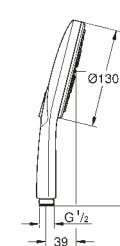

**Sena Stick
Hand shower 1 spray**
material: metal

26 465 000 **Chrome** £197.83
26 465 DC0 **SuperSteel** £276.97
26 465 GN0 **Brushed Cool Sunrise** £336.32
26 465 DL0 **Brushed Warm Sunset** £336.32
26 465 AL0 **Brushed Hard Graphite** £336.32