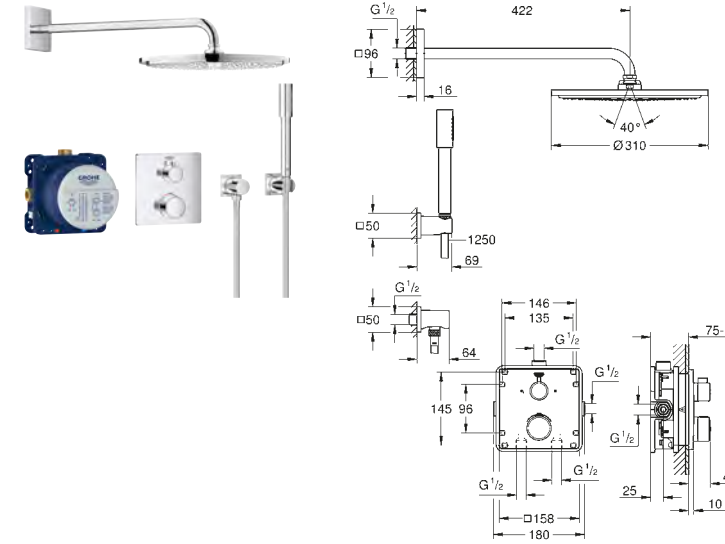

GROHOTHERM 2 HANDLE CONCEALED SHOWER

MATERIAL NO. COLOUR PRICE

Grohtherm Square
Perfect shower set with Rainshower Cosmopolitan
310 metal head shower
with Sena Stick hand shower 1 spray
with Rapido SmartBox

34 730 000 Chrome £1,718.65