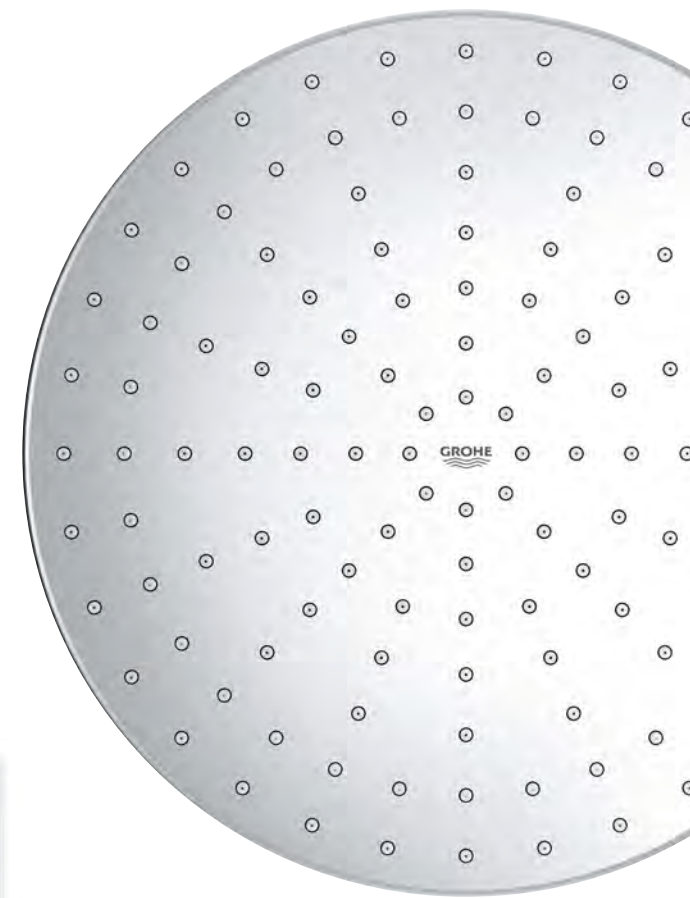

Rainshower Smartactive 310

Rainshower SmartActive 310 Cube

Rainshower Cosmopolitan 210

Rainshower Allure 230

Rainshower Mono 310

GROHE GROHTHERM 1000

GROHE COOLTOUCH, ULTIMATE COMFORT

Enjoy taking a refreshing shower more than ever before. The Grohtherm 1000 with contemporary design offers the GROHE CoolTouch compact body, ergonomically shaped metal handles, GROHE TurboStat technology and water-saving eco functions.