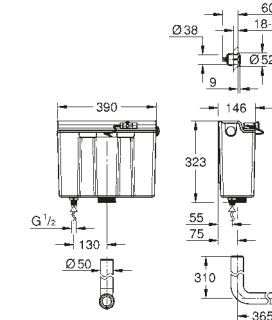

39 504 000 | Rapid SL 3-in-1 set for WC

MATERIAL NO.	COLOUR	PRICE
--------------	--------	-------

Flushing cistern for WC
without flush plate
with flush pipe extension

38 422 20A

£215.65

Flushing cistern for WC
Dual flush