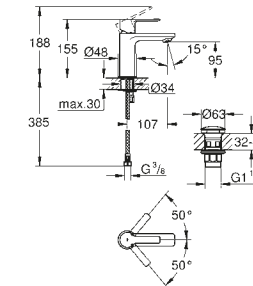

GROHE LINEARE

SENSUAL MINIMALISM

The cosmopolitan aesthetic of Lineare is minimal yet highly inviting. In keeping with the concept of minimalism, Lineare has been reduced to only the necessary elements to achieve the thinnest possible appearance. The line is based on a composition of two simple geometric structures – cylindrical bodies and thin rectangular forms of the handle and spout create beautiful harmonious compositions.

Basin mixer
XS-Size
with smooth body
with push-open waste set

23 791 001	Chrome	£256.36
23 791 DC1	SuperSteel	£358.92
23 791 AL1	Brushed Hard Graphite	£410.18

Basin mixer
S-Size
with smooth body
with push-open waste set

23 106 001	Chrome	£273.46
23 106 DC1	SuperSteel	£382.84
23 106 AL1	Brushed Hard Graphite	£437.53

Basin mixer
L-Size
includes pop-up waste set

23 296 001	Chrome	£381.88
23 296 DC1	SuperSteel	£534.62
23 296 AL1	Brushed Hard Graphite	£611.00

2-hole basin mixer
Wall mounted
M-Size, 149 mm
concealed body (23 571 000) required for final installation:
£323.50

19 409 001	Chrome	£332.06
19 409 DC1	SuperSteel	£464.88
19 409 AL1	Brushed Hard Graphite	£531.28