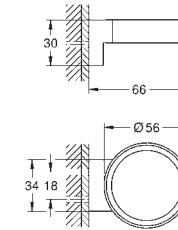

MATERIAL NO. COLOUR PRICE

Glass/soap dish holder
for Selection soap dispenser (41 028 xx0/41 218 KF0) or Selection glass (41 029 000)

41 027 000	Chrome	£88.33
41 027 DC0	SuperSteel	£123.68
41 027 GN0	Brushed Cool Sunrise	£141.34
41 027 DL0	Brushed Warm Sunset	£141.34
41 027 AL0	Brushed Hard Graphite	£141.34
41 217 KF0	Phantom Black	£123.68