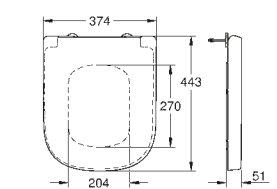

GROHE EURO CERAMIC

IN TUNE WITH YOUR LIFESTYLE

Imagine a great looking bathroom which adapts effortlessly to your real life, where you start and end your day in a personal space. A bathroom which is both hugely practical but also fun and visually distinctive. The Euro Ceramic range has been specially designed to give you excellent performance with an attractive price. You can enjoy a flexible and stylish bathroom day in, day out for years to come.

MATERIAL NO. COLOUR PRICE

Euro Ceramic Bundle close coupled WC

Consisting of:
Euro Ceramic WC
Euro Ceramic cistern
Euro Ceramic WC seat with lid

39 462 000 Alpine White £652.90

Euro Ceramic Wall hung WC set with Euro Ceramic WC seat with lid

39 554 000 Alpine White £538.62

Euro Ceramic Floor standing back to wall WC

39 339 000 Alpine White £292.82

Euro Ceramic WC seat soft close with lid

39 330 001 Alpine White £137.26