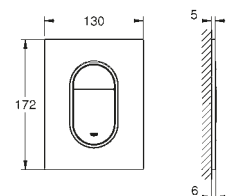

Skate Cosmopolitan S
Flush plate for dual flush or start & stop actuation
for vertical installation
inspection shaft required for final installation (40 911 000)
if installed with Rapid SL. Not required for Rapid SLX

37 535 000	Chrome	£101.60
37 535 DC0	SuperSteel	£221.96
37 535 GN0	Brushed Cool Sunrise	£221.96
37 535 DL0	Brushed Warm Sunset	£221.96
37 535 AL0	Brushed Hard Graphite	£221.96