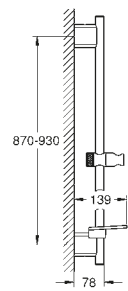

**Rainshower SmartActive
Shower rail**
with GROHE EasyReach tray
900 mm

26 603 000	Chrome	£142.06
26 603 DC0	SuperSteel	£255.68
26 603 GN0	Brushed Cool Sunrise	£312.50
26 603 DL0	Brushed Warm Sunset	£312.50
26 603 AL0	Brushed Hard Graphite	£312.50
22 125 KF0	Phantom Black	£198.86