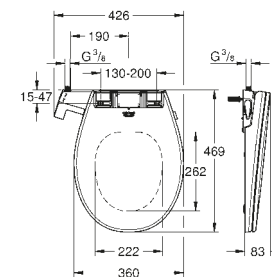

GROHE HYGIENE

HYGIENE MEETS INNOVATIVE TECHNOLOGY

Immerse yourself in the epitome of luxury and technology with GROHE Sensia Arena, a masterpiece in the realm of smart bathrooms. This intelligent shower toilet marries comfort and innovation, offering an unparalleled cleansing experience with its precise and customisable features, prioritising hygiene at every step. Beyond Sensia Arena, GROHE's portfolio of touchless products such as the Tectron Bau E redefines convenience and hygiene in the modern home.

MATERIAL NO. COLOUR PRICE

GROHE Sensia Arena
Shower toilet complete system for concealed
flushing cisterns, wall-hung

39 354 SH1 Alpine White £3,698.89

GROHE Sensia Pro
Shower toilet complete system for concealed
flushing cisterns, wall-hung

36 508 SH0 Alpine White £2,747.94

Bau Ceramic
Manual bidet seat
2 dedicated spray arms (1 for anal area, 1 for lady spray)
manually operated side handle requires no electricity
best suited for Bau Ceramic wall hung toilets

39 648 SH0 Alpine White £358.46