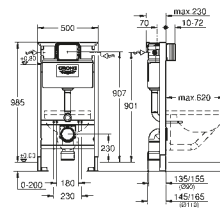

MATERIAL NO. COLOUR PRICE

Rapid SL
2-in-1 set for WC, 0.82 m installation height
Consisting of:
Rapid SL element for WC (38 526 000)
front wall brackets (38 558 00M)
38 948 000 £418.09