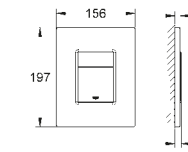

MATERIAL NO. COLOUR PRICE

Rapid SL
2-in-1 set for WC, 0.82 m installation height
Consisting of:
Rapid SL element for WC (38 526 000)
front wall brackets (38 558 00M)
38 948 000 £418.09