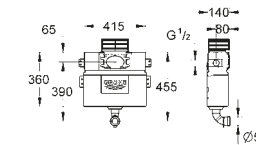

MATERIAL NO.	COLOUR	PRICE

Flushing cistern for WC
without flush plate
with flush pipe extension

38 422 20A

£215.65