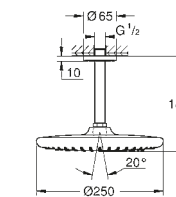

MATERIAL NO. COLOUR PRICE

Tempesta 250
Head shower set 1 spray
for wall
shower arm 380 mm

26 663 000 Chrome

£275.28