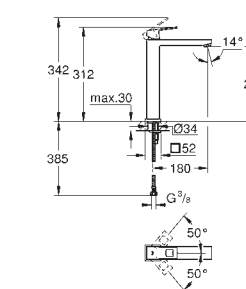

Basin mixer

M-Size
includes pop-up waste set

23 445 000 Chrome

£301.74

23 445 DC0 SuperSteel

£422.45

23 445 AL0 Brushed Hard Graphite

£482.78