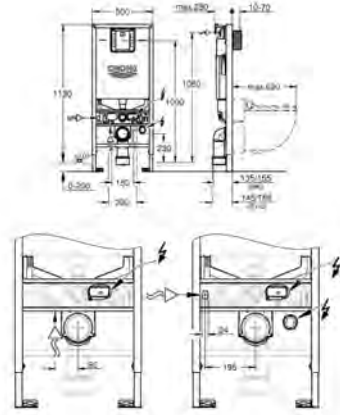

GROHE RAPID SLX