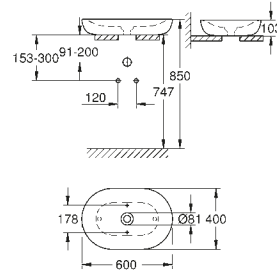

GROHE ESSENCE CERAMIC

MATERIAL NO. COLOUR PRICE

**Essence
Vessel basin 60**
without overflow
39 608 00H Alpine White **£484.93**