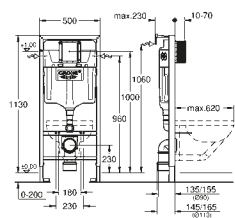

Rapid SL
2-in-1 set for WC, 1.13 m installation height
Consisting of:
Rapid SL element for WC (38 528 001)
front wall brackets (38 558 00M)
38 536 001 £289.14