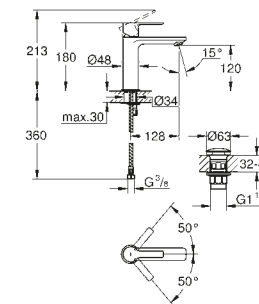

Basin mixer
S-Size
with smooth body
with push-open waste set

23 106 001	Chrome	£273.46
23 106 DC1	SuperSteel	£382.84
23 106 AL1	Brushed Hard Graphite	£437.53