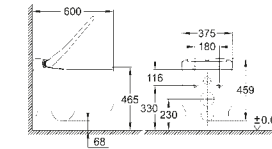

GROHE HYGIENE

HYGIENE MEETS INNOVATIVE TECHNOLOGY

Immerse yourself in the epitome of luxury and technology with GROHE Sensia Arena, a masterpiece in the realm of smart bathrooms. This intelligent shower toilet marries comfort and innovation, offering an unparalleled cleansing experience with its precise and customisable features, prioritising hygiene at every step. Beyond Sensia Arena, GROHE's portfolio of touchless products such as the Tectron Bau E redefines convenience and hygiene in the modern home.

MATERIAL NO. COLOUR PRICE

GROHE Sensia Arena
Shower toilet complete system for concealed
flushing cisterns, wall-hung

39 354 SH1 Alpine White £3,698.89

GROHE Sensia Pro
Shower toilet complete system for concealed
flushing cisterns, wall-hung

36 508 SH0 Alpine White £2,747.94

Bau Ceramic
Manual bidet seat
2 dedicated spray arms (1 for anal area, 1 for lady spray)
manually operated side handle requires no electricity
best suited for Bau Ceramic wall hung toilets

39 648 SH0 Alpine White £358.46