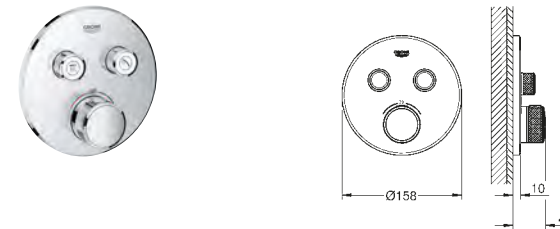

MATERIAL NO. COLOUR PRICE

Grohtherm SmartControl
Thermostat for concealed installation with 2 valves
set for final installation for
GROHE Rapido SmartBox 35 600 000

29 119 000	Chrome	£721.96
29 119 DC0	SuperSteel	£1,010.72
29 119 GNO	Brushed Cool Sunrise	£1,155.13
29 119 DL0	Brushed Warm Sunset	£1,155.13
29 119 AL0	Brushed Hard Graphite	£1,155.13
29 507 KF0	Phantom Black	£1,010.72

Grohtherm SmartControl
Thermostat for concealed installation with 3 valves
set for final installation for
GROHE Rapido SmartBox 35 600 000

29 121 000	Chrome	£780.89
29 121 DC0	SuperSteel	£1,093.24
29 121 GNO	Brushed Cool Sunrise	£1,249.42
29 121 DL0	Brushed Warm Sunset	£1,249.42
29 121 AL0	Brushed Hard Graphite	£1,249.42
29 508 KF0	Phantom Black	£1,093.24

Grohtherm SmartControl
Thermostat for concealed installation with 2 valves
set for final installation for
GROHE Rapido SmartBox 35 600 000

29 124 000	Chrome	£721.96
29 124 DC0	SuperSteel	£1,010.72
29 124 GNO	Brushed Cool Sunrise	£1,155.13
29 124 DL0	Brushed Warm Sunset	£1,155.13
29 124 AL0	Brushed Hard Graphite	£1,155.13

Grohtherm SmartControl
Thermostat for concealed installation with 3 valves
set for final installation for
GROHE Rapido SmartBox 35 600 000

29 126 000	Chrome	£780.89
29 126 DC0	SuperSteel	£1,093.24
29 126 GNO	Brushed Cool Sunrise	£1,249.42
29 126 DL0	Brushed Warm Sunset	£1,249.42
29 126 AL0	Brushed Hard Graphite	£1,249.42