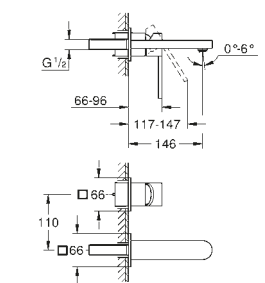

MATERIAL NO.	COLOUR	PRICE
23 871 003	Chrome	£340.40
23 871 DC3	SuperSteel	£476.57
23 871 AL3	Brushed Hard Graphite	£544.64

MATERIAL NO.	COLOUR	PRICE
29 303 003	Chrome	£332.23
29 303 DC3	SuperSteel	£465.13
29 303 AL3	Brushed Hard Graphite	£531.58