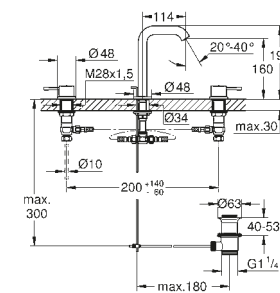

3-hole basin mixer
deck mounted
M-Size, low spout
includes pop-up waste set

20 296 001 Chrome £355.28