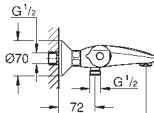

Grotherm 1000 Thermostatic shower mixer wall mounted

34 814 003 Chrome £269.80
34 814 243 3 Matt Black £350.75