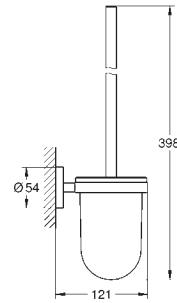

GROHE ESSENTIALS

MATERIAL NO. COLOUR PRICE

Toilet brush set

40 374 001	Chrome	£69.32
40 374 DC1	SuperSteel	£97.04
40 374 GN1	Brushed Cool Sunrise	£110.90
40 374 DL1	Brushed Warm Sunset	£110.90
40 374 AL1	Brushed Hard Graphite	£110.90
1024682430	Matt Black	£90.12