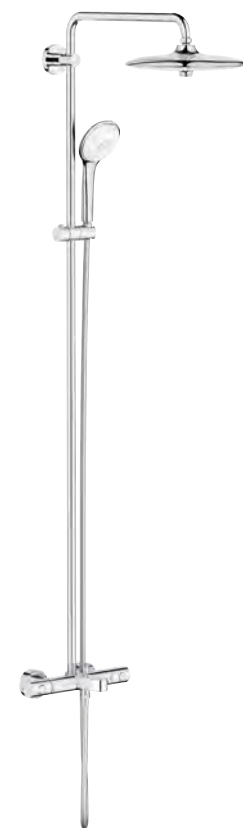

26 075 DC0 SuperSteel £1,315.42
26 075 GN0 Brushed Cool Sunrise £1,597.30
26 075 DL0 Brushed Warm Sunset £1,597.30
26 075 AL0 Brushed Hard Graphite £1,597.30

GROHE EUPHORIA SYSTEM

MATERIAL NO. COLOUR PRICE

Euphoria System 260
Shower system with thermostatic mixer for wall mounting head shower with 3 sprays

27 296 003 Chrome £689.33

Euphoria System 260
Shower system with bath thermostat for wall mounting head shower with 3 sprays