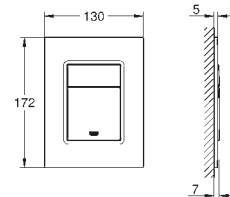

Rapid SLX
3-in-1 set for WC, 1.13 m installation height with integrated socket and shower toilet connection

Consisting of:
front wall brackets
set for noise protection
flow manager

39 598 000 £367.12