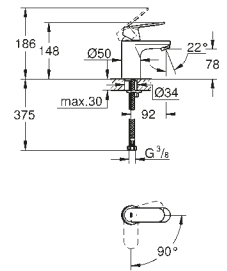

32 824 00L | S-size basin mixer with smooth body UK version

Basin mixer
S-Size
with smooth body
UK version

32 824 00L Chrome

£116.93

Basin mixer
S-Size
with smooth body
UK version
with GROHE SilkMove ES

23 376 00E Chrome