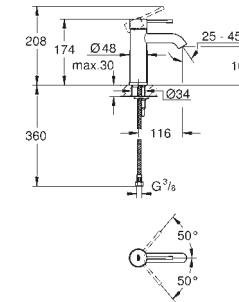

GROHE ESSENCE

ELEGANT AND LUXURIOUS

A luxurious variety of premium products that fascinates with a modern design. That is the philosophy behind GROHE Essence. Essence offers you a rich choice for your projects, promising you everything you need to create the most captivating design compositions. Simply select the combination that fits the bathroom you are creating.

Basin mixer
S-Size
with smooth body

MATERIAL NO.	COLOUR	PRICE
24 172 001	Chrome	£210.35
24 172 DC1	SuperSteel	£294.49
24 172 GN1	Brushed Cool Sunrise	£336.55
24 172 DL1	Brushed Warm Sunset	£336.55
24 172 AL1	Brushed Hard Graphite	£336.55
24 172 KF1	Phantom Black	£294.49

Basin mixer
S-Size
with smooth body
with GROHE SilkMove ES

24 179 001	Chrome	£217.42

Basin mixer
S-Size
includes pop-up waste set

24 173 001	Chrome	£254.53
24 173 DC1	SuperSteel	£356.34
24 173 DL1	Brushed Warm Sunset	£407.27
24 173 GN1	Brushed Cool Sunrise	£407.27
24 173 AL1	Brushed Hard Graphite	£407.27
24 176 KF1	Phantom Black	£346.45