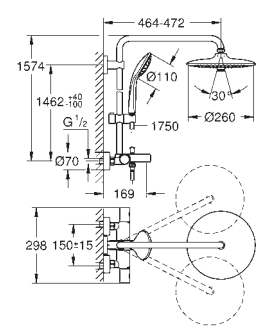

MATERIAL NO. COLOUR PRICE

Euphoria System 260
Shower system with thermostatic mixer for wall mounting head shower with 3 sprays

27 296 003 Chrome £689.33