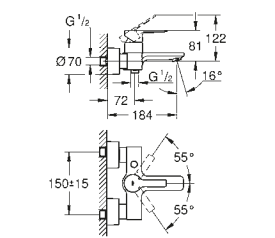

Single-lever bath/shower mixer
wall mounted

33 849 001 Chrome £418.25
33 849 DC1 SuperSteel £585.55
33 849 AL1 Brushed Hard Graphite £669.20