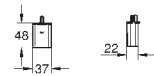

MATERIAL NO. COLOUR PRICE

Essence E
Infra-red electronic basin mixer
with 6V lithium battery

36 445 000	Chrome	£786.55
36 445 DC0	SuperSteel	£1,179.84
36 445 DL0	Brushed Warm Sunset	£1,179.84
36 445 GN0	Brushed Cool Sunrise	£1,179.84
36 445 AL0	Brushed Hard Graphite	£1,179.84