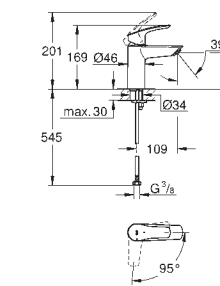

32 467 30L | S-size basin mixer with smooth body UK version

Basin mixer
S-Size
with smooth body
UK version

32 467 30L Chrome
32 467 243 L Matt Black

£105.84
£137.59

Basin mixer
S-Size
with smooth body
UK version
with GROHE SilkMove ES