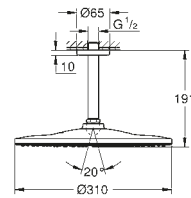

MATERIAL NO. COLOUR PRICE

Rainshower Mono 310
Head shower set 1 spray
for wall
shower arm 422 mm

22 121 KF0 Phantom Black £695.92