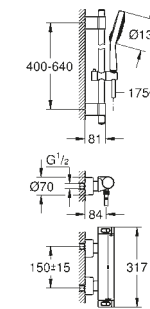

GROHE GROHTHERM 2000

100% GROHE COOLTOUCH AND ADVANCED ERGONOMICS

The elegant design of Grohtherm 2000 ensures it will complement any bathroom design. Enjoy the convenience of the GROHE EasyReach shower tray, with easy-to-clean integrated storage for your shampoo or soap. Featuring 100% GROHE CoolTouch, the solid metal housing of Grohtherm 2000 remains cool and safe at all times. With GROHE TurboStat you will always enjoy your perfect water temperature, independent of any fluctuations in water pressure.