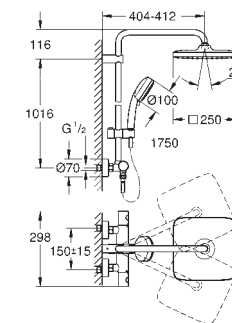

GROHE TEMPESTA SHOWER SYSTEM

THE PERFECT CHOICE FOR MODERN, ARCHITECTURAL BATHROOMS

With its crisp, cylindrical profile and distinctive bevelled detailing, the Tempesta system is the perfect choice for modern, architectural bathrooms. Like all GROHE shower systems, it is easy to install and packed with great, life-enhancing technology. GROHE Tempesta shower system – high quality and comfort assured, including GROHE’s renowned technologies for maximum enjoyment.

MATERIAL NO.	COLOUR	PRICE

26 670 000 **Chrome** **£558.96**

Tempesta Cosmopolitan System 250
Shower system with thermostatic mixer for wall mounting with Tempesta Cosmopolitan 100 hand shower

26 689 000 **Chrome** **£558.96**

Tempesta Cosmopolitan System 250 Cube
Shower system with bath thermostat for wall mounting with Tempesta Cosmopolitan 100 hand shower