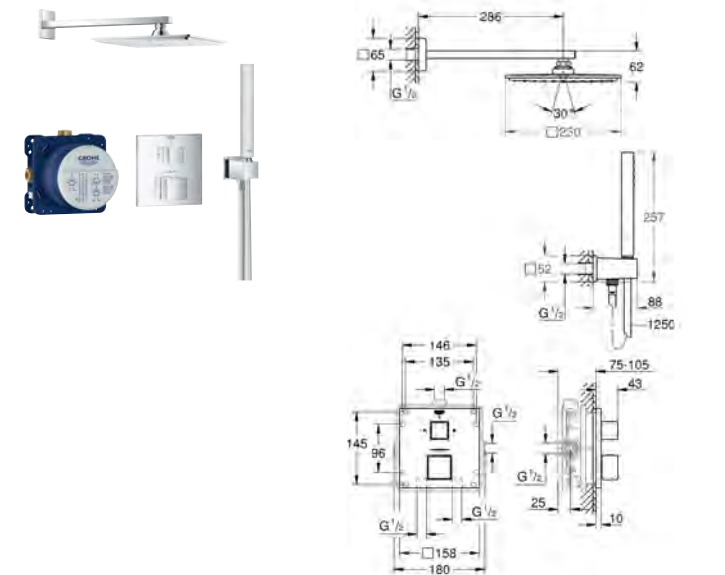

Grohtherm Cube
Perfect shower set with Rainshower 230 Cube metal
head shower
with Euphoria Cube Stick hand shower 1 spray
with Rapido SmartBox

34 741 000 Chrome £1,700.58