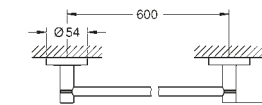

MATERIAL NO.	COLOUR	PRICE
Towel rail 60 cm		
40 366 001	Chrome	£67.39
40 366 DC1	SuperSteel	£94.34
40 366 GN1	Brushed Cool Sunrise	£107.82
40 366 DL1	Brushed Warm Sunset	£107.82
40 366 AL1	Brushed Hard Graphite	£107.82
1022512430	Matt Black	£87.61