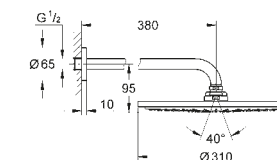

Tempesta 250
Head shower set 1 spray
for ceiling
shower arm 380 mm

26 664 000 Chrome

£222.24