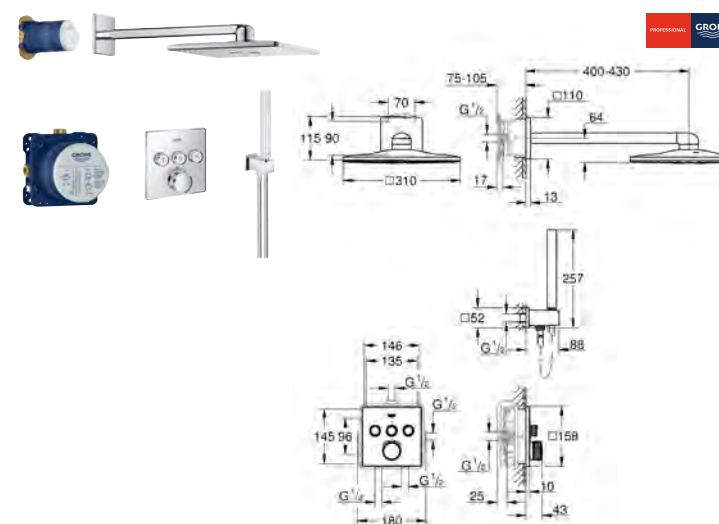

Grotherm SmartControl
Perfect shower set with Rainshower SmartActive
310 Cube head shower
head shower with 2 sprays
with Euphoria 260 head shower 3 sprays
with Rapido SmartBox

34 804 000 Chrome £1,919.99