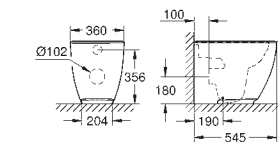

Essence Ceramic Wall hung WC

39 571 00H Alpine White £458.64