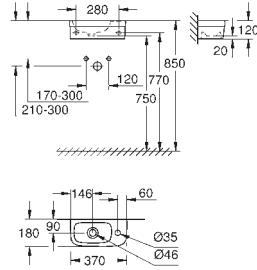

GROHE EURO CERAMIC

MATERIAL NO.	COLOUR	PRICE

Euro Ceramic Compact handrinse basin wall hung		
39 327 000	Alpine White	£110.76