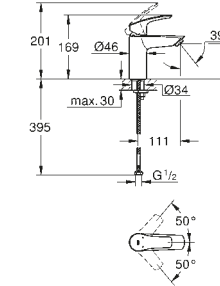

32 467 30L | S-size basin mixer with smooth body UK version

Basin mixer
S-Size
with smooth body
UK version

32 467 30L Chrome
32 467 243 L Matt Black

£105.84
£137.59

Basin mixer
S-Size
with smooth body
UK version
with GROHE SilkMove ES