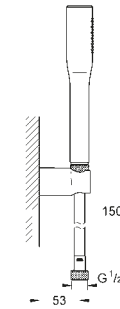

GROHE HAND SHOWERS & SHOWER SETS

PERFORMANCE AND COMFORT

Choose a hand shower for the perfect shower, every time. Created with your comfort in mind, our range of hand showers ensures a luxurious and soothing experience.

**Euphoria Cosmopolitan Stick
Wall holder set 1 spray**
with wall shower holder
with Silverflex shower hose 1,500 mm

27 369 000 **Chrome** £91.79

**Euphoria Cosmopolitan Stick
Hand shower 1 spray**

27 400 000 **Chrome** £66.36
22 126 KF0 **Phantom Black** £92.89

**Sena Stick
Hand shower 1 spray**
material: metal

26 465 000 **Chrome** £197.83
26 465 DC0 **SuperSteel** £276.97
26 465 GN0 **Brushed Cool Sunrise** £336.32
26 465 DL0 **Brushed Warm Sunset** £336.32
26 465 AL0 **Brushed Hard Graphite** £336.32

**Rainshower SmartActive 130
Hand shower 3 sprays**

26 574 000 **Chrome** £104.45
26 574 DC0 **SuperSteel** £156.66
26 574 GN0 **Brushed Cool Sunrise** £188.00
26 574 DL0 **Brushed Warm Sunset** £188.00
26 574 AL0 **Brushed Hard Graphite** £188.00
22 127 KF0 **Phantom Black** £146.22