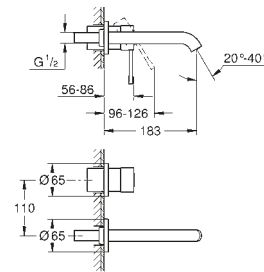

MATERIAL NO. COLOUR PRICE

Basin mixer
L-Size
includes pop-up waste set

24 174 001	Chrome	£279.29
24 174 DC1	SuperSteel	£391.00
24 174 GN1	Brushed Cool Sunrise	£446.86
24 174 DL1	Brushed Warm Sunset	£446.86
24 174 AL1	Brushed Hard Graphite	£446.86
24 177 KF1	Phantom Black	£381.11

2-hole basin mixer
Wall mounted
M-Size, 183 mm
concealed body (23 571 000) required for final installation

29 192 001	Chrome	£279.29
29 192 DC1	SuperSteel	£391.00
29 192 GN1	Brushed Cool Sunrise	£446.86
29 192 DL1	Brushed Warm Sunset	£446.86
29 192 AL1	Brushed Hard Graphite	£446.86
29 192 KF1	Phantom Black	£391.00