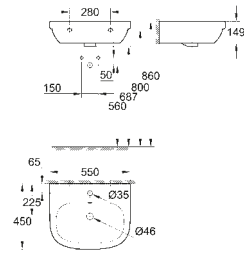

39 330 001 Alpine White £137.26

GROHE EURO CERAMIC

MATERIAL NO.	COLOUR	PRICE
--------------	--------	-------

Euro Ceramic Compact handrinse basin wall hung		
39 327 000	Alpine White	£110.76

Euro Ceramic Wash basin 55 wall hung		
39 336 000	Alpine White	£136.25