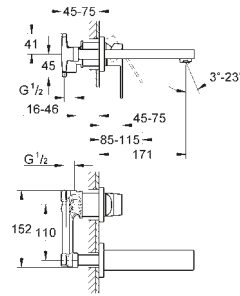

GROHE
EUROCUBE

MATERIAL NO.	COLOUR	PRICE

2-hole basin mixer

Wall mounted
S-Size, 171 mm
concealed body (23 200 002) required for final installation

19 895 000	Chrome	£355.13
19 895 DC0	SuperSteel	£497.18
19 895 AL0	Brushed Hard Graphite	£568.21