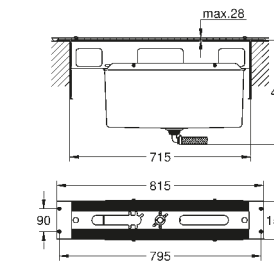

MATERIAL NO. COLOUR PRICE

Bath combination
4-hole single-lever

25 251 001	Chrome	£1,007.53
25 251 DC1	SuperSteel	£1,410.56
25 251 DL1	Brushed Warm Sunset	£1,612.07
25 251 AL1	Brushed Hard Graphite	£1,612.07