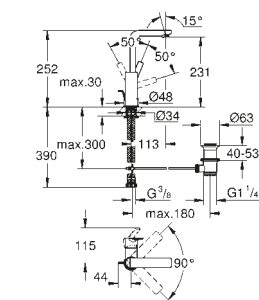

Basin mixer
L-Size
includes pop-up waste set

23 296 001	Chrome	£381.88
23 296 DC1	SuperSteel	£534.62
23 296 AL1	Brushed Hard Graphite	£611.00