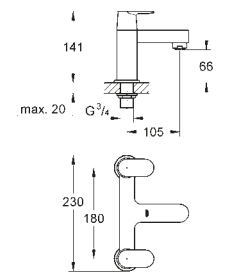

Two-handed bath filler
deck mounted

25 128 000 Chrome

£228.65