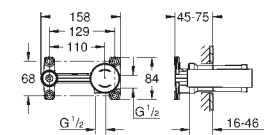

2-hole basin mixer
Wall mounted
M-Size, 183 mm
concealed body (23 571 000) required for final installation

29 192 001	Chrome	£279.29
29 192 DC1	SuperSteel	£391.00
29 192 GN1	Brushed Cool Sunrise	£446.86
29 192 DL1	Brushed Warm Sunset	£446.86
29 192 AL1	Brushed Hard Graphite	£446.86
29 192 KF1	Phantom Black	£391.00