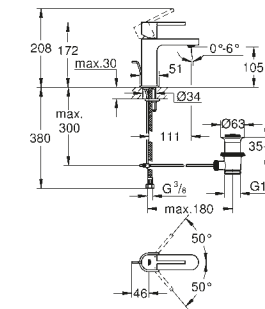

MATERIAL NO. COLOUR PRICE

MATERIAL NO.	COLOUR	PRICE
32 612 003	Chrome	£272.33
32 612 DC3	SuperSteel	£381.26
32 612 AL3	Brushed Hard Graphite	£435.72