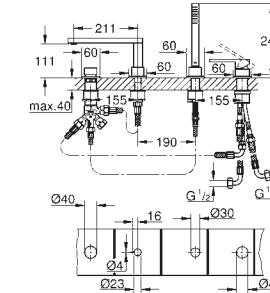

GROHE PLUS

MATERIAL NO. COLOUR PRICE

Bath combination
4-hole single-lever

29 307 003	Chrome	£1,123.33
29 307 DC3	SuperSteel	£1,572.67
29 307 AL3	Brushed Hard Graphite	£1,797.35