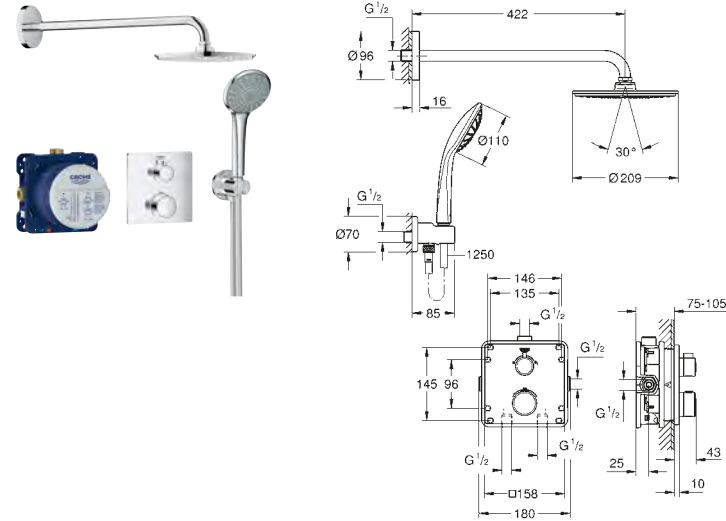

GROHOTHERM 2 HANDLE CONCEALED SHOWER

MATERIAL NO. COLOUR PRICE

Grohtherm Square
Perfect shower set with Rainshower Cosmopolitan
210 metal head shower
with Euphoria 110 Mono hand shower 1 spray
with Rapido SmartBox

34 734 000 Chrome £1,286.59