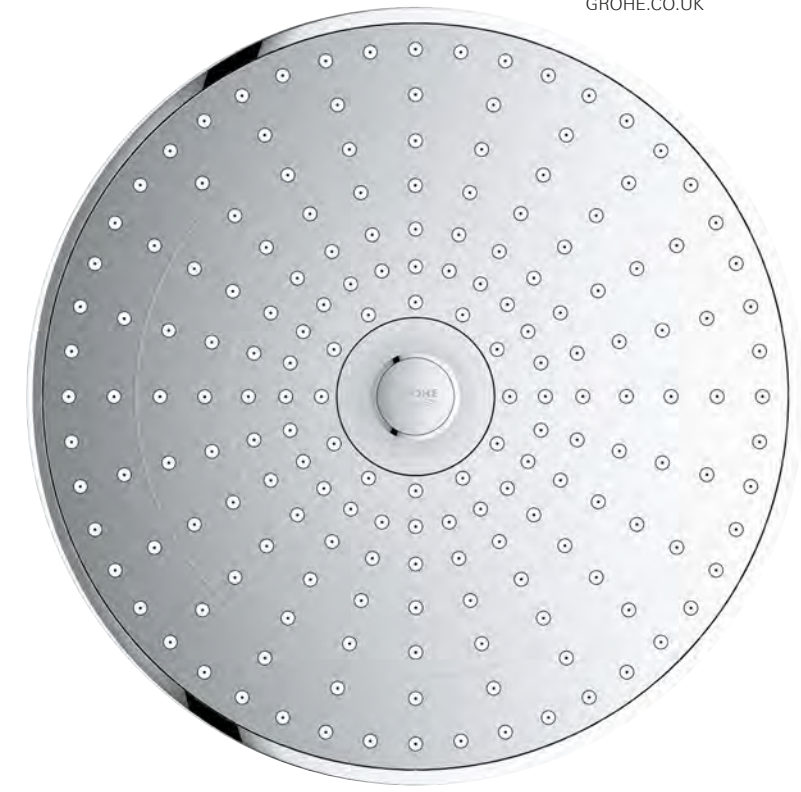

SMARTCONTROL SHOWER SYSTEMS

Innovative Push – Turn – Shower operation powered by GROHE SmartControl.

RIGHT | 26 087 000 | Euphoria Cube 230 System

Tempesta 250 Cube

Rainshower Cosmopolitan 310

Euphoria 260