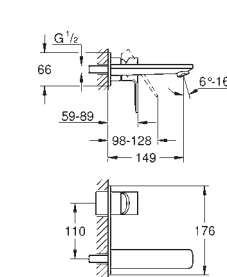

Basin mixer
L-Size
includes pop-up waste set

23 296 001	Chrome	£381.88
23 296 DC1	SuperSteel	£534.62
23 296 AL1	Brushed Hard Graphite	£611.00