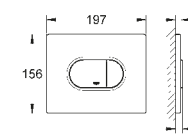

Rapid SL
2-in-1 set for WC, 1.00 m installation height
Consisting of:
Rapid SL element for WC (38 525 001)
front wall brackets (38 558 00M)
38 947 000 £455.68