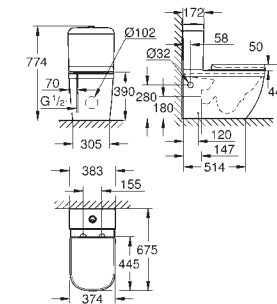

39 554 000 | Wall hung WC set

MATERIAL NO. COLOUR PRICE

Euro Ceramic Bundle close coupled WC

Consisting of:
Euro Ceramic WC
Euro Ceramic cistern
Euro Ceramic WC seat with lid

39 462 000 Alpine White £652.90