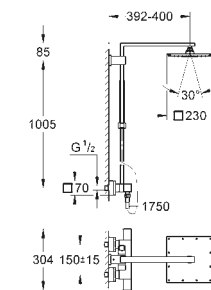

GROHE EUPHORIA SYSTEM