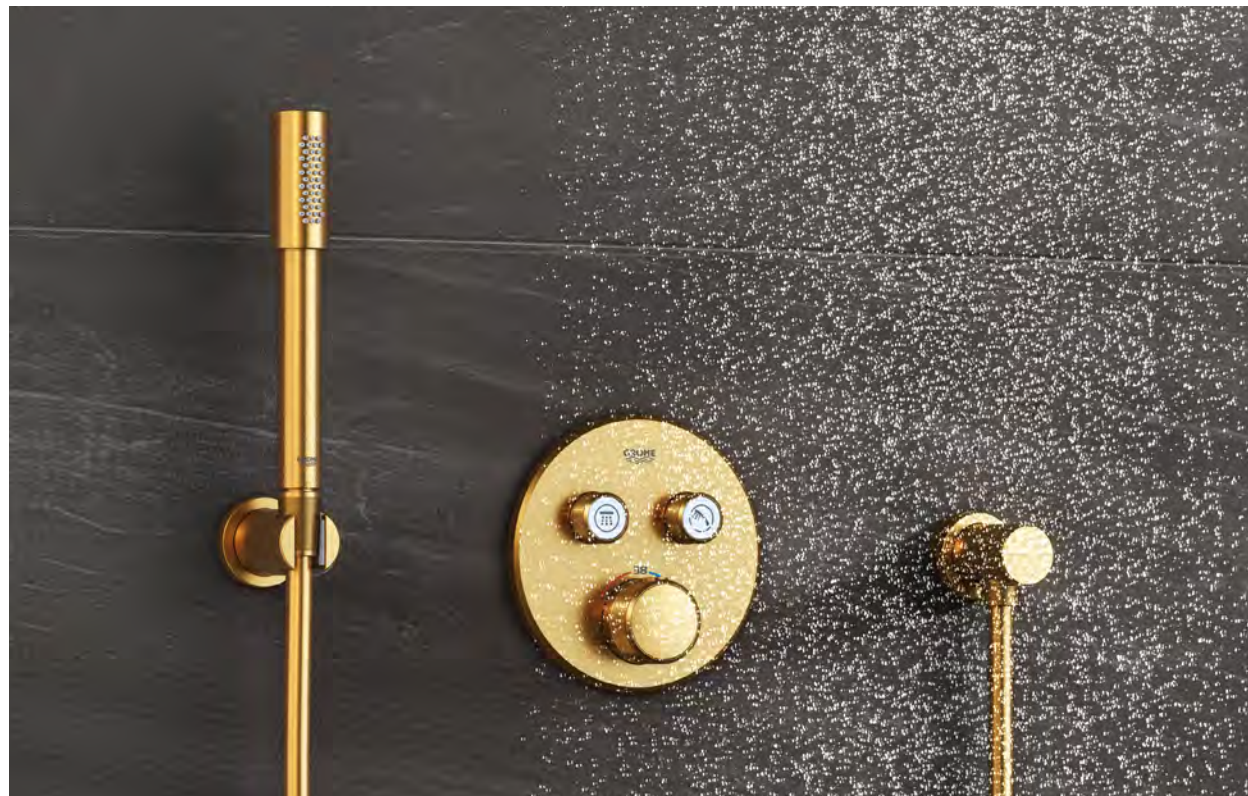

34 744 000 Chrome £1,336.68

Grotherm SmartControl
Perfect shower set with Rainshower SmartActive
310 Cube head shower
head shower with 2 sprays
with Euphoria 260 head shower 3 sprays
with Rapido SmartBox

34 804 000 Chrome £1,919.99

GROHE GROHTHERM SMARTCONTROL

SHOWER OR BATHE IN STYLE WITH EFFORTLESS CONTROL AT YOUR FINGERTIPS

Step into a shower or bath that will never disappoint by adding the Grohtherm SmartControl concealed thermostat. Delivering precision control and with a cool minimalist design, it will enhance any modern bathroom. The innovative SmartControl technology allows you to select your desired spray source and adjust the water volume at the push-turn of a button.

With its universal solutions, the GROHE Rapido SmartBox System is the answer for everything. You can install the box now and decide on a trim in the future.

29 119 GNO | Grohtherm SmartControl Thermostat with 2 valves, Brushed Cool Sunrise