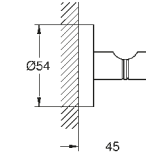

GROHE ESSENTIALS

ESSENTIAL DETAILS THAT GIVE CHARACTER TO A BATHROOM

Modern, timeless and with wide-ranging appeal, accessories in the Essentials range add the final touches to your bathroom. Created to coordinate with a wide range of tap styles, the collection benefits from our great-looking and durable finishes.

MATERIAL NO.	COLOUR	PRICE
Robe hook		
40 364 001	Chrome	£23.18
40 364 DC1	SuperSteel	£32.46
40 364 GN1	Brushed Cool Sunrise	£37.10
40 364 DL1	Brushed Warm Sunset	£37.10
40 364 AL1	Brushed Hard Graphite	£37.10
1024602430	Matt Black	£30.14

MATERIAL NO.	COLOUR	PRICE
Towel ring		
40 365 001	Chrome	£42.35
40 365 DC1	SuperSteel	£59.30
40 365 GN1	Brushed Cool Sunrise	£67.78
40 365 DL1	Brushed Warm Sunset	£67.78
40 365 AL1	Brushed Hard Graphite	£67.78
1024612430	Matt Black	£55.07

MATERIAL NO.	COLOUR	PRICE
Towel rail 60 cm		
40 366 001	Chrome	£67.39
40 366 DC1	SuperSteel	£94.34
40 366 GN1	Brushed Cool Sunrise	£107.82
40 366 DL1	Brushed Warm Sunset	£107.82
40 366 AL1	Brushed Hard Graphite	£107.82
1022512430	Matt Black	£87.61

MATERIAL NO.	COLOUR	PRICE
Toilet paper holder without cover		
40 689 001	Chrome	£50.06
40 689 DC1	SuperSteel	£70.09
40 689 GN1	Brushed Cool Sunrise	£80.10
40 689 DL1	Brushed Warm Sunset	£80.10
40 689 AL1	Brushed Hard Graphite	£80.10
1024722430	Matt Black	£65.08