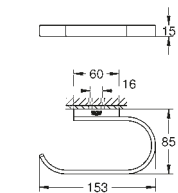

Toilet paper holder
without cover

41 068 000	Chrome	£70.68
41 068 DC0	SuperSteel	£98.94
41 068 GN0	Brushed Cool Sunrise	£113.08
41 068 DL0	Brushed Warm Sunset	£113.08
41 068 AL0	Brushed Hard Graphite	£113.08
41 220 KF0	Phantom Black	£98.94