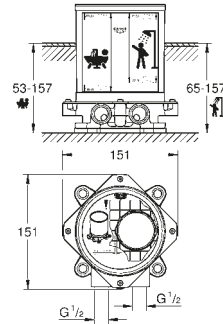

GROHE ESSENCE