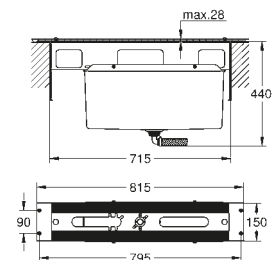

4/5-hole bath combination (optional)
baseframe for installation
under tiled surround

29 037 000 £1,071.97