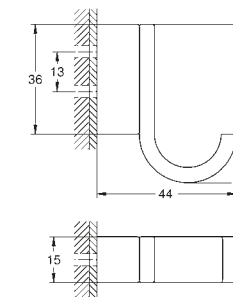

Robe hook

41 039 000	Chrome	£31.80
41 039 DC0	SuperSteel	£44.53
41 039 GN0	Brushed Cool Sunrise	£50.89
41 039 DL0	Brushed Warm Sunset	£50.89
41 039 AL0	Brushed Hard Graphite	£50.89
41 216 KF0	Phantom Black	£44.53