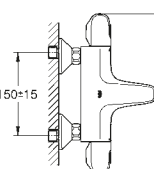

Grotherm 1000 Thermostatic shower mixer wall mounted

34 814 003 Chrome £269.80
34 814 243 3 Matt Black £350.75