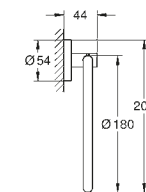

MATERIAL NO.	COLOUR	PRICE
Towel ring		
40 365 001	Chrome	£42.35
40 365 DC1	SuperSteel	£59.30
40 365 GN1	Brushed Cool Sunrise	£67.78
40 365 DL1	Brushed Warm Sunset	£67.78
40 365 AL1	Brushed Hard Graphite	£67.78
1024612430	Matt Black	£55.07