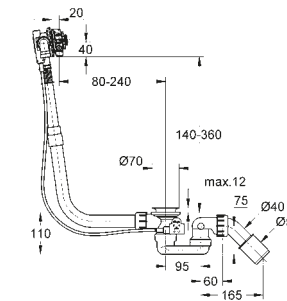

**Talentofill
Inlet, pop-up and waste-system**
for normal baths

28 990 000	£205.60