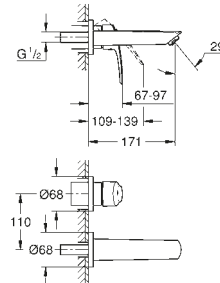

32 154 003 Chrome

£105.84

Basin mixer
M-Size
with smooth body
with pull-out spout

23 976 003 Chrome

£275.74

2-hole basin mixer
Wall mounted
S-Size, 171 mm
concealed body (23 571 000) required for final installation:
£323.50