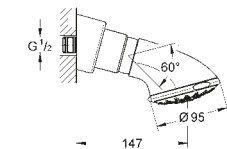

GROHE HEAD SHOWERS

MATERIAL NO. COLOUR PRICE

Rainshower Mono 310
Head shower set 1 spray
for wall
shower arm 422 mm

22 121 KF0 Phantom Black £695.92

Rainshower Mono 310
Head shower set 1 spray
for ceiling
shower arm 142 mm

22 122 KF0 Phantom Black £695.92

Rainshower SmartActive 310 Cube
Head shower set 2 sprays
for ceiling
shower arm 430 mm
requires rough-in set 26 484 000

26 479 000 Chrome £729.32
26 479 DC0 SuperSteel £1,021.04
26 479 GN0 Brushed Cool Sunrise £1,239.84
26 479 DL0 Brushed Warm Sunset £1,239.84
26 479 AL0 Brushed Hard Graphite £1,239.84
22 123 KF0 Phantom Black £969.48

Rainshower SmartActive 310 Cube
Head shower set 2 sprays
for ceiling
shower arm 430 mm
requires rough-in set 26 484 000

26 481 000 Chrome £729.32
26 481 DC0 SuperSteel £1,021.04
26 481 GN0 Brushed Cool Sunrise £1,239.84
26 481 DL0 Brushed Warm Sunset £1,239.84
26 481 AL0 Brushed Hard Graphite £1,239.84
22 124 KF0 Phantom Black £969.48

GROHE HEAD SHOWERS

MATERIAL NO. COLOUR PRICE

Rainshower
Universal rough-in box
for head shower set
2 inlets

26 484 000 £143.66

Relaxa 100 Five
Head shower 5 sprays
for wall

27 062 000 Chrome £281.12