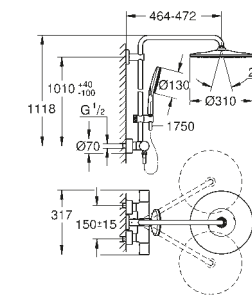

GROHE RAINSHOWER SMARTACTIVE SHOWER SYSTEM

STEP UNDER YOUR BEST SHOWER IN NO TIME

The Rainshower 310 SmartActive shower systems are an easy way to upgrade to a more comfortable, tailored shower experience. With a design that offers greater comfort, greater choice of size and style and genuinely simple fitting, updating your bathroom has never looked so appealing.

Rainshower SmartActive System 310

Shower system with thermostatic mixer for wall mounting

26 647 000

Chrome
Phantom Black

£1,135.39
£1,589.53