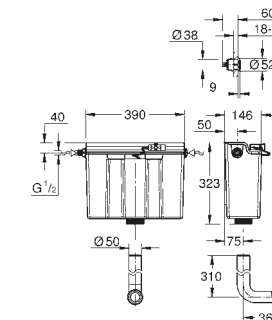

Flushing cistern for WC
Dual flush

mechanical round push button actuation
water supply from side

39 054 000

£97.99