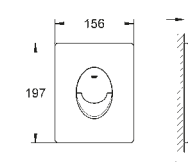

Rapid SL
2-in-1 set for WC, 1.13 m installation height
Consisting of:
Rapid SL element for WC (38 528 001)
front wall brackets (38 558 00M)
38 536 001 £289.14

MATERIAL NO. COLOUR PRICE

Skate Cosmopolitan
Flush plate for dual flush or start & stop actuation
for vertical and horizontal installation
38 732 000 Chrome £79.40
38 732 DC0 SuperSteel £189.58
38 732 GN0 Brushed Cool Sunrise £189.58
38 732 DL0 Brushed Warm Sunset £189.58
38 732 AL0 Brushed Hard Graphite £189.58
38 732 KF0 Phantom Black £162.79