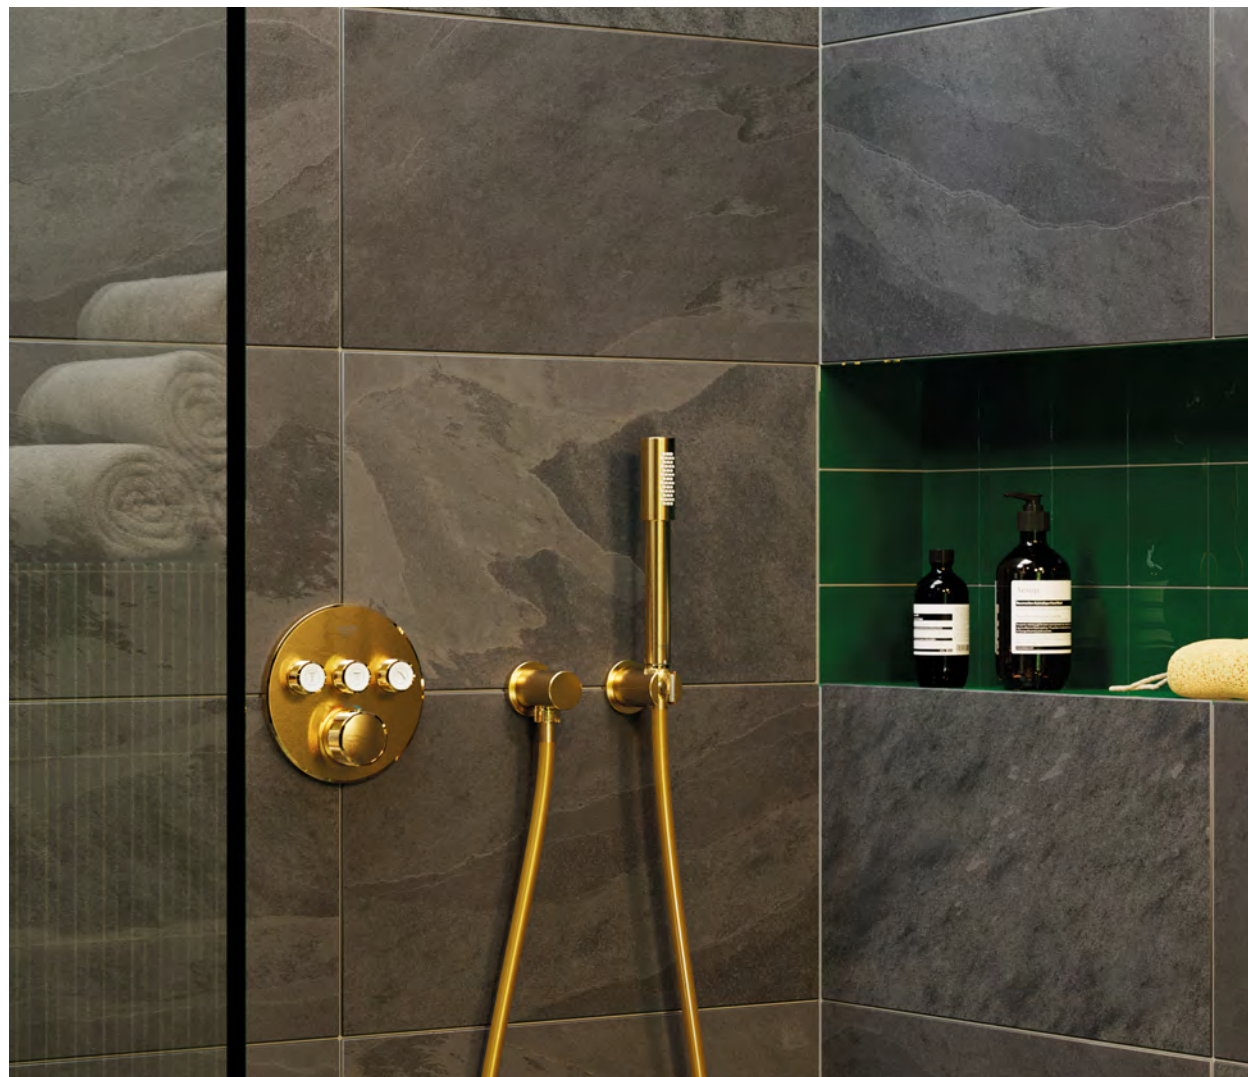

GROHE SHOWER AND BATH ACCESSORIES

SOLUTIONS FOR YOUR BATHROOM

Bring your bathroom to perfect completion with everything from shower holders, hoses and bath inlets.

27 074 GNO | Rainshower Wall hand Shower holder | 27 057 GNO | Rainshower Shower outlet elbow | 28 362 GLO | Silverflex Shower hose | 26 465 GNO | Sena Stick Hand shower

MATERIAL NO. COLOUR PRICE

Rainshower Wall hand Shower holder

27 074 000	Chrome	£45.10
27 074 DC0	SuperSteel	£63.13
27 074 GNO	Brushed Cool Sunrise	£76.66
27 074 DL0	Brushed Warm Sunset	£76.66
27 074 AL0	Brushed Hard Graphite	£76.66
22 117 KF0	Phantom Black	£63.13

Rainshower Shower outlet elbow

27 057 000	Chrome	£70.48
27 057 DC0	SuperSteel	£98.65
27 057 GNO	Brushed Cool Sunrise	£119.80
27 057 DL0	Brushed Warm Sunset	£119.80
27 057 AL0	Brushed Hard Graphite	£119.80
22 118 KF0	Phantom Black	£98.65

Rainshower Wall union with shower outlet and shower holder

26 658 000	Chrome	£78.74
26 658 DC0	SuperSteel	£110.24
26 658 GNO	Brushed Cool Sunrise	£133.86
26 658 DL0	Brushed Warm Sunset	£133.86
26 658 AL0	Brushed Hard Graphite	£133.86