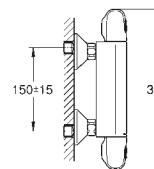

Grotherm 1000 Performance Thermostatic shower mixer with shower set

Consisting of:
Grotherm 1000 Performance thermostatic shower mixer
Tempesta Cosmopolitan 100 shower rail set 2 sprays

34 787 000 Chrome £288.98