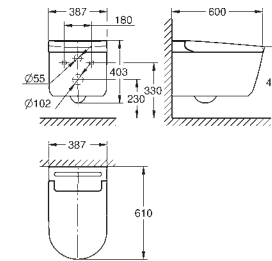

GROHE HYGIENE

HYGIENE MEETS INNOVATIVE TECHNOLOGY

Immerse yourself in the epitome of luxury and technology with GROHE Sensia Arena, a masterpiece in the realm of smart bathrooms. This intelligent shower toilet marries comfort and innovation, offering an unparalleled cleansing experience with its precise and customisable features, prioritising hygiene at every step. Beyond Sensia Arena, GROHE's portfolio of touchless products such as the Tectron Bau E redefines convenience and hygiene in the modern home.

MATERIAL NO. COLOUR PRICE

GROHE Sensia Arena
Shower toilet complete system for concealed
flushing cisterns, wall-hung

39 354 SH1 Alpine White £3,698.89

GROHE Sensia Pro
Shower toilet complete system for concealed
flushing cisterns, wall-hung

36 508 SH0 Alpine White £2,747.94

Bau Ceramic
Manual bidet seat
2 dedicated spray arms (1 for anal area, 1 for lady spray)
manually operated side handle requires no electricity
best suited for Bau Ceramic wall hung toilets

39 648 SH0 Alpine White £358.46