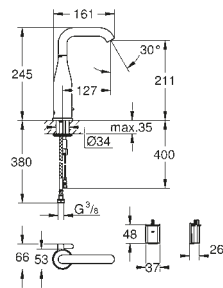

GROHE HYGIENE