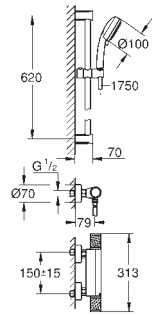

GROHE GROHTHERM 1000