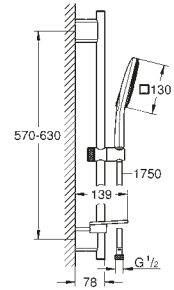

MATERIAL NO. COLOUR PRICE

Rainshower SmartActive 130
Shower rail set 3 sprays
shower rail 600 mm
with GROHE EasyReach tray
26 575 000 Chrome £223.16