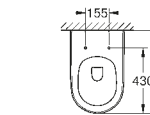

Essence Ceramic Wall hung WC

39 571 00H Alpine White £458.64