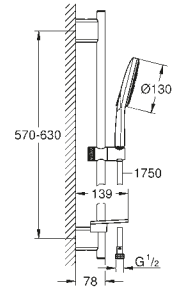

MATERIAL NO. COLOUR PRICE

Rainshower SmartActive 130
Shower rail set 3 sprays
shower rail 600 mm
with GROHE EasyReach tray
26 575 000 Chrome £223.16

Rainshower SmartActive 130 Cube
Shower rail set 3 sprays
shower rail 600 mm
with GROHE EasyReach tray
26 584 000 Chrome £223.16

RIGHT | 26 584 000 | Shower set Rainshower SmartActive 130 Cube