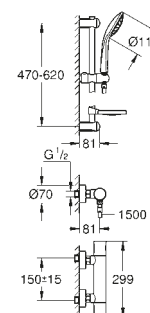

MATERIAL NO. COLOUR PRICE

Grohtherm 1000
Thermostatic shower mixer with shower set
Consisting of:
Grohtherm 1000 thermostatic shower mixer
Tempesta 100 shower rail set 2 sprays

34 820 004 Chrome **£309.19**