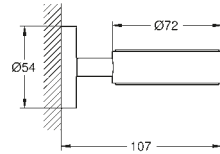

Glass/soap dish holder

for crystal glass (40 372 001), soap dish (40 368 001) or soap dispenser (40 394 001)

40 369 001	Chrome	£42.35
40 369 DC1	SuperSteel	£59.30
40 369 GN1	Brushed Cool Sunrise	£67.78
40 369 DL1	Brushed Warm Sunset	£67.78
40 369 AL1	Brushed Hard Graphite	£67.78
1024662430	Matt Black	£55.07