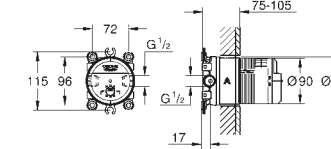

GROHE HEAD SHOWERS