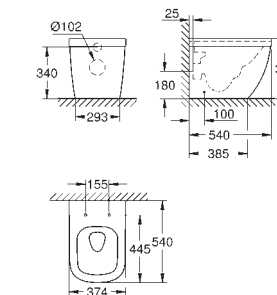

Euro Ceramic Wall hung WC set with Euro Ceramic WC seat with lid

39 554 000 Alpine White £538.62

Euro Ceramic Floor standing back to wall WC

39 339 000 Alpine White £292.82