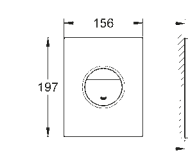

Rapid SL
2-in-1 set for WC, 1.13 m installation height
Consisting of:
Rapid SL element for WC (38 528 001)
front wall brackets (38 558 00M)
38 536 001 £289.14

MATERIAL NO. COLOUR PRICE

Skate Cosmopolitan
Flush plate for dual flush or start & stop actuation
for vertical and horizontal installation
38 732 000 Chrome £79.40
38 732 DC0 SuperSteel £189.58
38 732 GN0 Brushed Cool Sunrise £189.58
38 732 DL0 Brushed Warm Sunset £189.58
38 732 AL0 Brushed Hard Graphite £189.58
38 732 KF0 Phantom Black £162.79