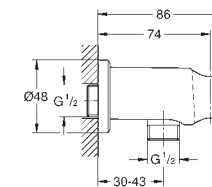

Rainshower Wall union with shower outlet and shower holder

26 658 000	Chrome	£78.74
26 658 DC0	SuperSteel	£110.24
26 658 GNO	Brushed Cool Sunrise	£133.86
26 658 DL0	Brushed Warm Sunset	£133.86
26 658 AL0	Brushed Hard Graphite	£133.86