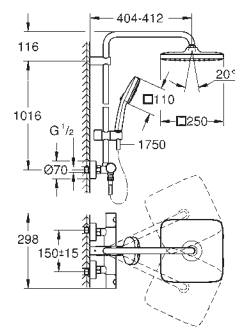

MATERIAL NO. COLOUR PRICE

Tempesta System 250
Shower system with thermostatic mixer for wall mounting with Tempesta 110 hand shower

26 670 001 Chrome £558.92
26 670 243 1 Matt Black £726.60