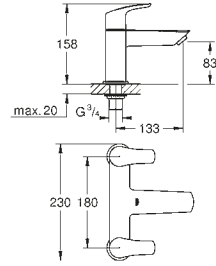

GROHE EUROSMART

MATERIAL NO. COLOUR PRICE

Two-handed bath filler
deck mounted

25 098 003 Chrome
25 098 243 3 Matt Black

£212.32
£353.03