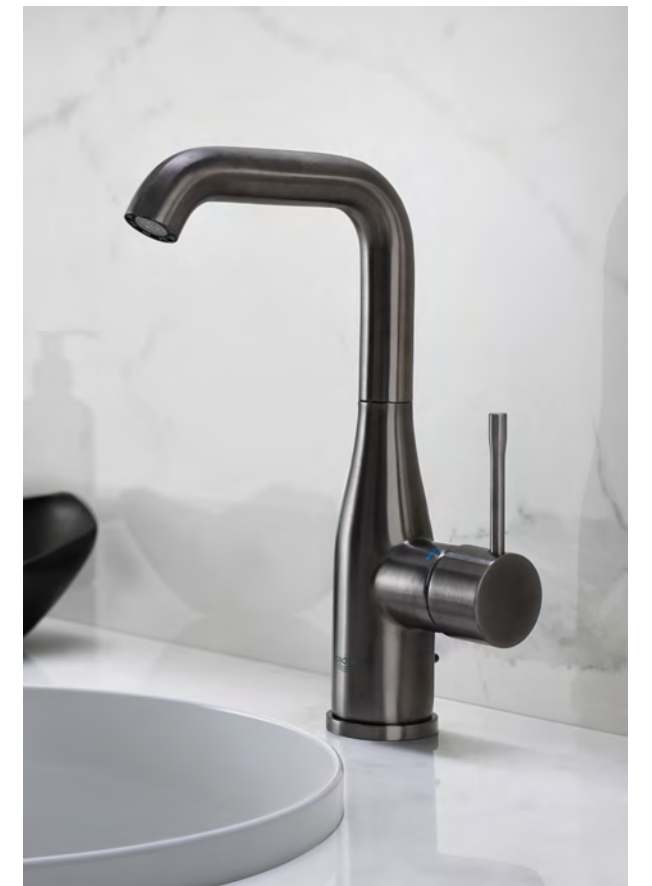

SuperSteel (PVD)

Brushed Cool Sunrise (PVD)

Chrome

Phantom Black (Triple Lacquer)

Brushed Warm Sunset (PVD)

Brushed Hard Graphite (PVD)

CHROME

GROHE taps are guaranteed to look as beautiful decades on as they did the day you first fell in love with them. Choose the classic chrome finish for a timeless design.