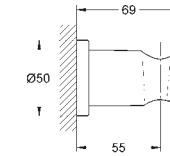

MATERIAL NO. COLOUR PRICE

Rainshower Wall hand Shower holder

27 074 000	Chrome	£45.10
27 074 DC0	SuperSteel	£63.13
27 074 GNO	Brushed Cool Sunrise	£76.66
27 074 DL0	Brushed Warm Sunset	£76.66
27 074 AL0	Brushed Hard Graphite	£76.66
22 117 KF0	Phantom Black	£63.13