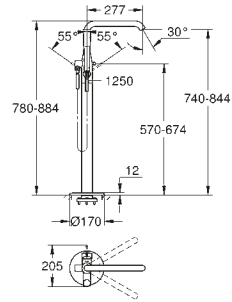

GROHE ESSENCE