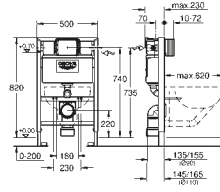

mechanical round push button actuation
water supply from bottom

39 053 000

£97.99

Flushing cistern for WC
Dual flush

mechanical round push button actuation
water supply from side

39 054 000

£97.99

GROHE RAPID SL