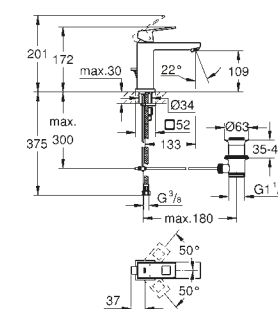

Basin mixer

M-Size
includes pop-up waste set

23 445 000 Chrome

£301.74

23 445 DC0 SuperSteel

£422.45

23 445 AL0 Brushed Hard Graphite

£482.78