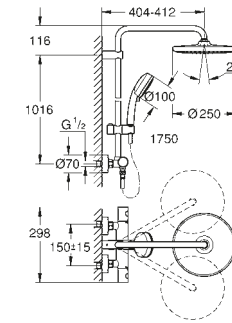

GROHE TEMPESTA SHOWER SYSTEM

THE PERFECT CHOICE FOR MODERN, ARCHITECTURAL BATHROOMS

With its crisp, cylindrical profile and distinctive bevelled detailing, the Tempesta system is the perfect choice for modern, architectural bathrooms. Like all GROHE shower systems, it is easy to install and packed with great, life-enhancing technology. GROHE Tempesta shower system – high quality and comfort assured, including GROHE’s renowned technologies for maximum enjoyment.

MATERIAL NO.	COLOUR	PRICE

26 670 000 **Chrome** **£558.96**

Tempesta Cosmopolitan System 250
Shower system with thermostatic mixer for wall mounting with Tempesta Cosmopolitan 100 hand shower

26 689 000 **Chrome** **£558.96**

Tempesta Cosmopolitan System 250 Cube
Shower system with bath thermostat for wall mounting with Tempesta Cosmopolitan 100 hand shower