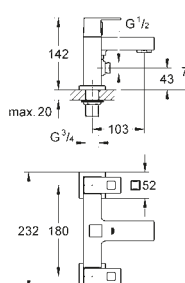

GROHE
EUROCUBE

MATERIAL NO.	COLOUR	PRICE

2-hole basin mixer

Wall mounted
S-Size, 171 mm
concealed body (23 200 002) required for final installation

19 895 000	Chrome	£355.13
19 895 DC0	SuperSteel	£497.18
19 895 AL0	Brushed Hard Graphite	£568.21

Separate concealed body
For 2-hole basin mixer

23 200 002		£323.65

Two-handled bath filler
deck mounted

25 136 000	Chrome	£512.21

Two-handled bath/shower filler
deck mounted

25 137 000	Chrome	£569.12

For a complete set add hand shower
Tempesta 100 Wall Holder Set 2 sprays
with wall shower holder
with Relaxaflex shower hose 1,250 mm

27 799 001	Chrome	£46.64

RIGHT | 23 406 000 | XL-size basin mixer for freestanding basins