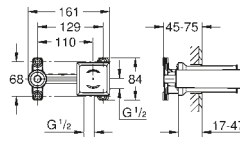

2-hole basin mixer

Wall mounted
S-Size, 171 mm
concealed body (23 200 002) required for final installation

19 895 000	Chrome	£355.13
19 895 DC0	SuperSteel	£497.18
19 895 AL0	Brushed Hard Graphite	£568.21

Separate concealed body
For 2-hole basin mixer

23 200 002		£323.65