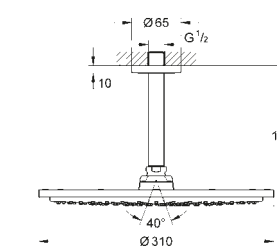

Rainshower Cosmopolitan 310
Head shower set 1 spray
for wall
shower arm 380 mm
material: metal

26 066 000 Chrome £727.73
26 066 DC0 SuperSteel £1,018.82
26 066 GN0 Brushed Cool Sunrise £1,237.14
26 066 DL0 Brushed Warm Sunset £1,237.14
26 066 AL0 Brushed Hard Graphite £1,237.14