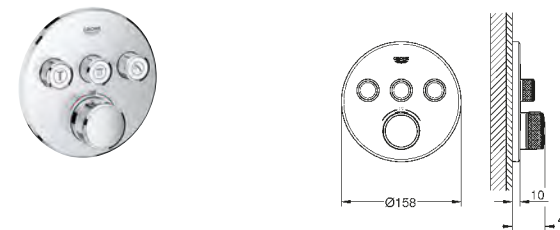

MATERIAL NO. COLOUR PRICE

Grohtherm SmartControl
Thermostat for concealed installation with 2 valves
set for final installation for
GROHE Rapido SmartBox 35 600 000

29 119 000	Chrome	£721.96
29 119 DC0	SuperSteel	£1,010.72
29 119 GNO	Brushed Cool Sunrise	£1,155.13
29 119 DL0	Brushed Warm Sunset	£1,155.13
29 119 AL0	Brushed Hard Graphite	£1,155.13
29 507 KF0	Phantom Black	£1,010.72

Grohtherm SmartControl
Thermostat for concealed installation with 3 valves
set for final installation for
GROHE Rapido SmartBox 35 600 000

29 121 000	Chrome	£780.89
29 121 DC0	SuperSteel	£1,093.24
29 121 GNO	Brushed Cool Sunrise	£1,249.42
29 121 DL0	Brushed Warm Sunset	£1,249.42
29 121 AL0	Brushed Hard Graphite	£1,249.42
29 508 KF0	Phantom Black	£1,093.24

Grohtherm SmartControl
Thermostat for concealed installation with 2 valves
set for final installation for
GROHE Rapido SmartBox 35 600 000

29 124 000	Chrome	£721.96
29 124 DC0	SuperSteel	£1,010.72
29 124 GNO	Brushed Cool Sunrise	£1,155.13
29 124 DL0	Brushed Warm Sunset	£1,155.13
29 124 AL0	Brushed Hard Graphite	£1,155.13

Grohtherm SmartControl
Thermostat for concealed installation with 3 valves
set for final installation for
GROHE Rapido SmartBox 35 600 000

29 126 000	Chrome	£780.89
29 126 DC0	SuperSteel	£1,093.24
29 126 GNO	Brushed Cool Sunrise	£1,249.42
29 126 DL0	Brushed Warm Sunset	£1,249.42
29 126 AL0	Brushed Hard Graphite	£1,249.42