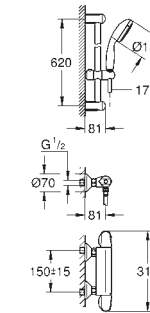

GROHE GROHTHERM 1000

GROHE COOLTOUCH, ULTIMATE COMFORT

Enjoy taking a refreshing shower more than ever before. The Grohtherm 1000 with contemporary design offers the GROHE CoolTouch compact body, ergonomically shaped metal handles, GROHE TurboStat technology and water-saving eco functions.

MATERIAL NO. COLOUR PRICE

Grohtherm 1000
Thermostatic shower mixer with shower set
Consisting of:
Grohtherm 1000 thermostatic shower mixer
Tempesta 100 shower rail set 2 sprays

34 820 004 Chrome **£309.19**

Grohtherm 1000 Cosmopolitan
Thermostatic shower mixer with shower set
Consisting of:
Grohtherm 1000 Cosmopolitan thermostatic shower mixer
Euphoria 110 Mono shower set

34 437 000 Chrome **£375.64**

Grohtherm 1000 Performance
Thermostatic shower mixer with shower set
Consisting of:
Grohtherm 1000 Performance thermostatic shower mixer
Tempesta 100 shower rail set 2 sprays

120140 Chrome **£283.94**