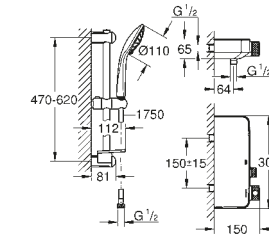

GROHE GROHTHERM SMARTCONTROL

PUTS YOU IN CONTROL OF EVERY ASPECT

The Grohtherm SmartControl thermostatic shower mixer set has been designed to be wall-mounted and oozes laid-back style, and lets you start the shower and vary the water volume via the push-turn control. Saving water couldn't be simpler – just switch the flow rate from full to EcoJoy.