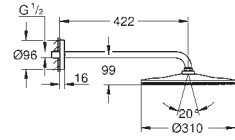

GROHE HEAD SHOWERS