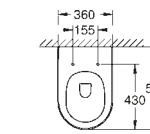

GROHE ESSENCE CERAMIC

BEAUTY IN ITS PUREST FORM

Precision, understatement, and a delicate touch define Essence – a design series crafted from subtly organic shapes. Tailored for individuals who view the bathroom as a sanctuary for relaxation and reflection, the collection’s slender profiles and natural lines offer an ideal foundation for cultivating a tranquil ambiance that exudes timeless elegance, providing the entire bathroom with a sense of spaciousness.

MATERIAL NO. COLOUR PRICE

Essence Ceramic Wall hung WC

39 571 00H Alpine White £458.64

Essence Ceramic Floor standing back to wall WC

39 573 00H Alpine White £477.90

Essence Ceramic WC seat soft close with lid

39 577 000 Alpine White £192.43