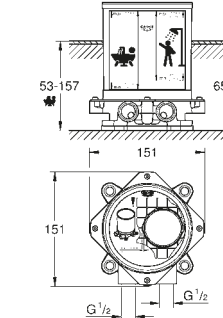

4/5-hole bath combination (optional)
baseframe for installation
under tiled surround

29 037 000 £1,071.97

GROHE LINEARE

Bath mixer
floor mounted
rough-in set (45 984 001) required for final installation

23 792 001 Chrome £2,109.44
23 792 DC1 SuperSteel £2,953.21
23 792 AL1 Brushed Hard Graphite £3,375.08