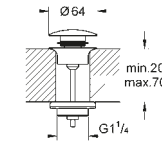

MATERIAL NO.	COLOUR	PRICE

Waste set with push-open plug

65 807 000	Chrome	£62.62
65 807 DC0	SuperSteel	£87.66
65 807 GN0	Brushed Cool Sunrise	£100.19
65 807 DL0	Brushed Warm Sunset	£100.19
65 807 AL0	Brushed Hard Graphite	£100.19
29 510 KF0	Phantom Black	£87.66