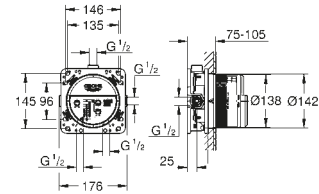

GROHE GROHTHERM SMARTCONTROL

MATERIAL NO.	COLOUR	PRICE
35 600 000		£93.88

GROHE Rapido SmartBox
Universal rough-in box
3 outlets
2 inlets below

RIGHT | 35 600 000 | GROHE Rapido SmartBox
29 126 GNO | Grohtherm SmartControl Thermostat with 3 valves, Brushed Cool Sunrise