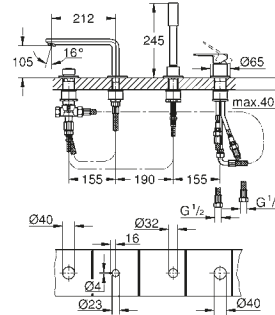

Bath combination
4-hole single-lever

19 577 001 Chrome £1,134.36
19 577 DC1 SuperSteel £1,588.12
19 577 AL1 Brushed Hard Graphite £1,814.99