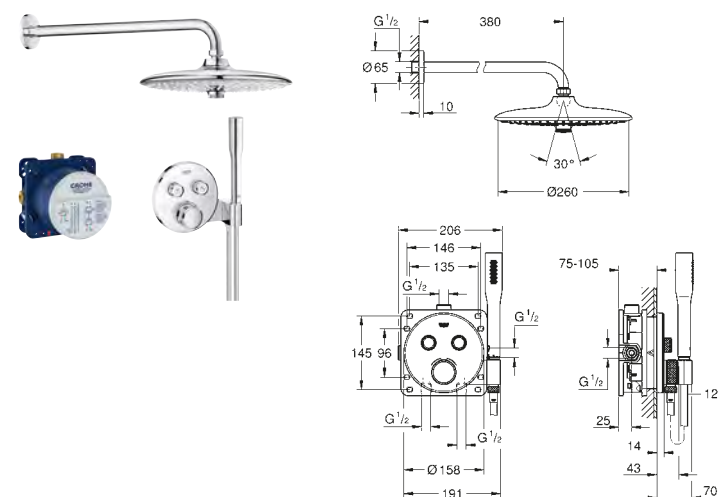

MATERIAL NO. COLOUR PRICE

Grotherm SmartControl
Perfect shower set with Euphoria 260 head shower
head shower with 3 sprays
with Sena Stick hand shower 1 spray
with Rapido SmartBox

34 744 000 Chrome £1,336.68