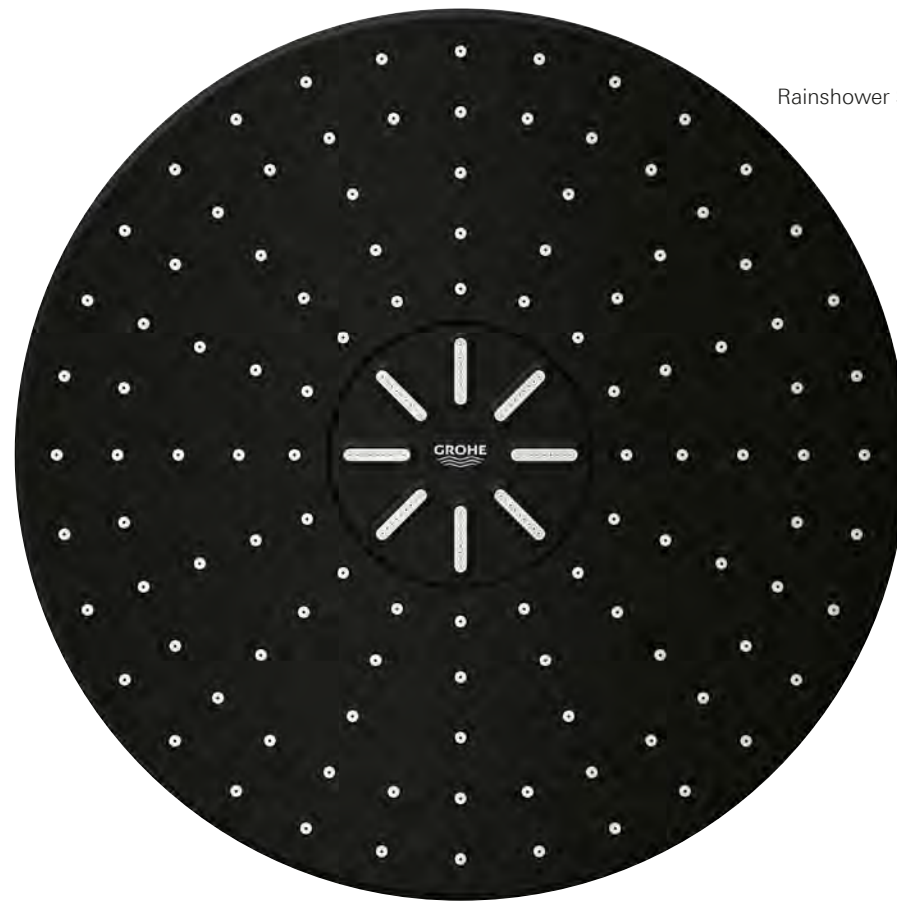

SMARTCONTROL SHOWER SYSTEMS

Innovative Push – Turn – Shower operation powered by GROHE SmartControl.

RIGHT | 26 087 000 | Euphoria Cube 230 System

Tempesta 250 Cube

Rainshower Cosmopolitan 310

Euphoria 260