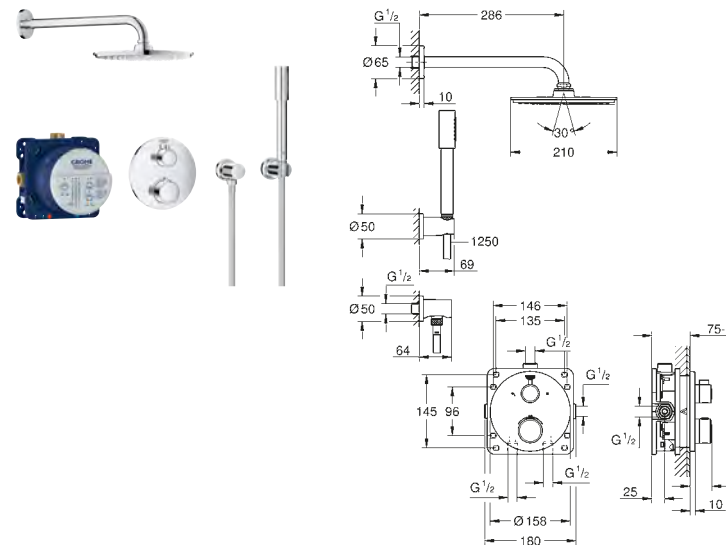

Grohtherm
Perfect shower set with Rainshower Cosmopolitan
210 metal head shower
with Sena Stick hand shower 1 spray
with Rapido SmartBox

34 732 000 Chrome £1,499.51