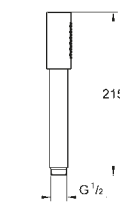

**Euphoria Cosmopolitan Stick
Wall holder set 1 spray**
with wall shower holder
with Silverflex shower hose 1,500 mm

27 369 000 **Chrome** £91.79

**Euphoria Cosmopolitan Stick
Hand shower 1 spray**

27 400 000 **Chrome** £66.36
22 126 KF0 **Phantom Black** £92.89