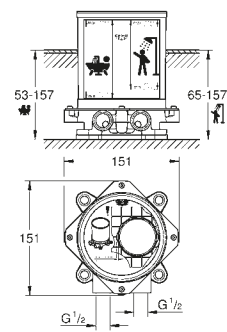

Rough-in set
for floor-mounted bath mixers/spouts and shower mixers

45 984 001	£640.27