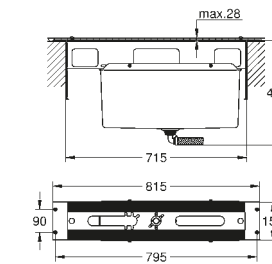

MATERIAL NO. COLOUR PRICE

Bath combination
4-hole single-lever

29 307 003	Chrome	£1,123.33
29 307 DC3	SuperSteel	£1,572.67
29 307 AL3	Brushed Hard Graphite	£1,797.35