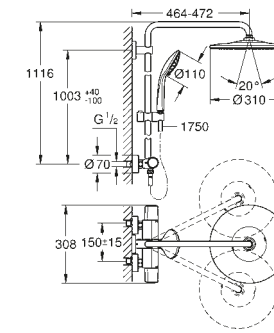

GROHE EUPHORIA SHOWER SYSTEM

UPDATE YOUR SHOWER

Bring a fresh look and superior safety features to your bathroom with the updated GROHE Euphoria range of shower systems. With a slim, spacious design and more options to adapt to your personal style, GROHE Euphoria is the easy way to put the joy back into your bathroom.

MATERIAL NO. COLOUR PRICE

Euphoria System 310
Shower system with thermostatic mixer for wall mounting

26 075 001 Chrome £793.78

Euphoria System 310
Shower system with thermostatic mixer for wall mounting with metal head shower

26 075 DC0 SuperSteel £1,315.42
26 075 GN0 Brushed Cool Sunrise £1,597.30
26 075 DL0 Brushed Warm Sunset £1,597.30
26 075 AL0 Brushed Hard Graphite £1,597.30