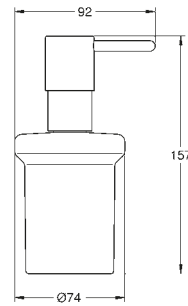

Soap dispenser

for holder 40 369 xx1

40 394 001	Chrome	£34.66
40 394 DC1	SuperSteel	£48.53
40 394 GN1	Brushed Cool Sunrise	£55.45
40 394 DL1	Brushed Warm Sunset	£55.45
40 394 AL1	Brushed Hard Graphite	£55.45
1024702430	Matt Black	£45.05