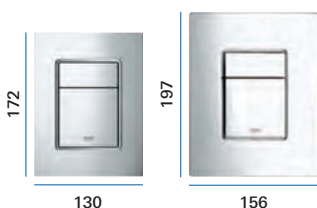

GROHE FLUSHING SYSTEMS FOR WALL HUNG WC

GROHE RAPID SL

Versatile, secure and quick method of installing wall hung WC.

UNIVERSAL CISTERN

- Dual flush
- Compatible with all GROHE flush plates including small, slim flush plates

SILENT

- Noise reduction thanks to **GROHE whisper**

VERSATILE

- Comes in three heights to suit all applications:
- 0.82m, 1.0m and 1.13m
- Adjustable feet, height can be increased by 200mm