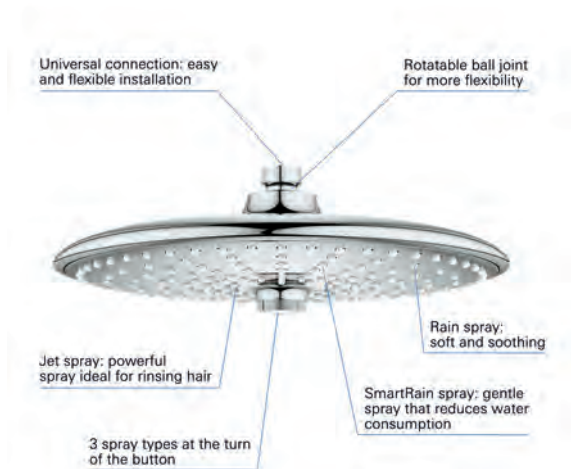

SmartRain spray

Rain spray