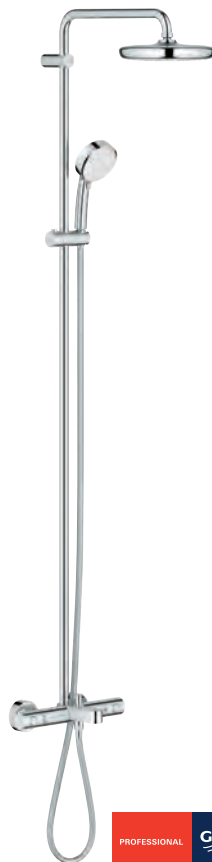

# GROHE TEMPESTA COSMOPOLITAN

Tempesta thermostatic shower systems are the modern way to update a bathroom to a more sleek and comfortable space. Designed to be wall-mounted, these exposed shower systems feature either a Tempesta 160mm, Tempesta 210mm, Tempesta 250mm round or Tempesta 250mm square headshower, a Tempesta Cosmopolitan 100 hand shower, thermostat and shower rail in a one box solution.

**27922000**

**£404.32**

Tempesta Cosmopolitan 160 shower system thermostatic 160mm headshower 1 spray with Tempesta Cosmo 100 2 spray handshower  
GROHE TurboStat thermostat ensures a constant temperature throughout

**27922001**

**£445.21**

Tempesta Cosmopolitan 210 shower system thermostatic 210mm headshower 1 spray with Tempesta Cosmo 100 2 spray handshower  
GROHE TurboStat thermostat ensures a constant temperature throughout