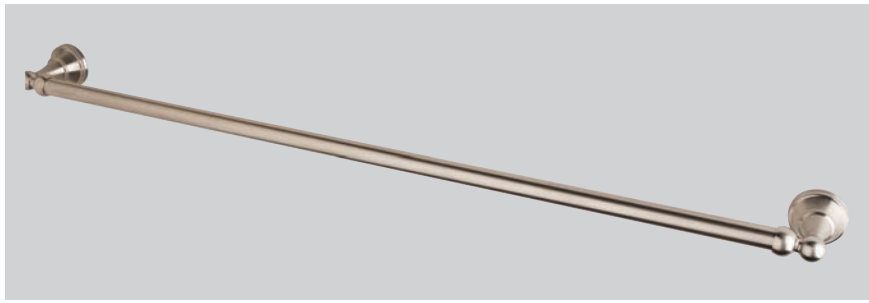

3708
Deck mounted bridge tap with pop-up and cross handles

Shower Sets

A Perrin & Rowe shower is not to be taken lightly, literally. Weighing in at 3kg, each valve is engineered from solid brass. Shower valves start life as a solid piece of cylindrical brass. Then, they are precision machined in a single process before being polished, plated, and hand-assembled.

5204
12" rose shower head

5205
8" rose shower head

5206
5" rose shower head

Accessories

Complete your Perrin & Rowe Georgian Brassware with one of our sleek, stylish, accessories. Fixings are concealed and even our shower baskets have adjustable fixings to accommodate awkward corners.

6621
Wall mounted single robe hook

6622
Wall mounted double robe hook

6623
Wall mounted triple robe hook

6634
Wall mounted 7" towel ring

6640
Wall mounted 18" towel rail

6641
Wall mounted 24" towel rail

6642
Wall mounted 30" towel rail

6972
Free standing soap basket

6648
Wall mounted swing arm toilet paper holder

6937
Standing toilet brush holder

6938
Wall mounted toilet brush holder

THE BATHROOM CHINAWARE COLLECTION

Classic Ceramic

Beautiful bathroom brassware needs beautiful chinaware. Consistent with our heritage, the Perrin & Rowe Bathroom Chinaware Collection includes basins, bowls, lavatories and cisterns manufactured exclusively by Perrin & Rowe in its own factory in the heart of English pottery country.