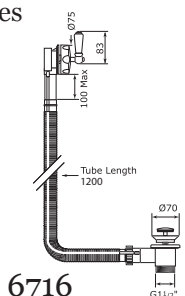

6712

Combined pop-up waste and overflow - 570mm

Code	Finish	Price
6713CP	Chrome	£42.00
6713IG	Gold	£55.60
6713NI	Nickel	£46.30
6713PF	Pewter	£50.50

6713

Combined pop-up waste with concealed pipes

Code	Finish	Price
6716CP	Chrome	£164.20
6716IG	Gold	£216.90
6716NI	Nickel	£180.70
6716PF	Pewter	£197.10