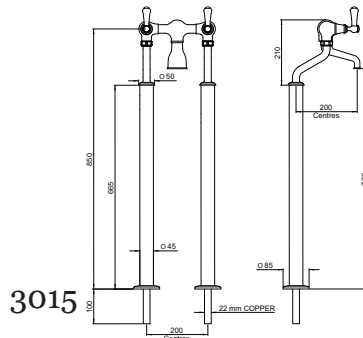

Exposed floor mounted bath filler

Lever	Crosstop	Finish	Price
3015CP	3016CP	Chrome	£823.73
3015IG	3016IG	Gold	£1,099.88
3015NI	3016NI	Nickel	£906.18
3015PF	3016PF	Pewter	£988.41

3015