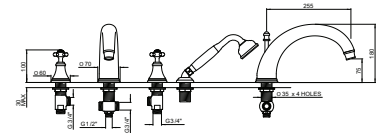

7" 4 hole deck bath - shower set

Lever	Crosstop	Finish	Price
3645CP	3646CP	Chrome	£799.38
3645IG	3646IG	Gold	£1,079.38
3645NI	3646NI	Nickel	£879.38
3645PF	3646PF	Pewter	£959.69

10" 4 hole deck bath - shower set

Lever	Crosstop	Finish	Price
3648CP	3649CP	Chrome	£854.69
3648IG	3649IG	Gold	£1,161.56
3648NI	3649NI	Nickel	£940.00
3648PF	3649PF	Pewter	£1,025.31

3649

7" 3 hole deck bath set

Lever	Crosstop	Finish	Price
3655CP	3656CP	Chrome	£559.06
3655IG	3656IG	Gold	£755.00
3655NI	3656NI	Nickel	£615.31
3655PF	3656PF	Pewter	£670.94

10" 3 hole deck bath set

Lever	Crosstop	Finish	Price
3658CP	3659CP	Chrome	£614.38
3658IG	3659IG	Gold	£829.38
3658NI	3659NI	Nickel	£675.94
3658PF	3659PF	Pewter	£737.50

3 hole basin bridge mixer

Lever	Crosstop	Finish	Price
3708CP	3709CP	Chrome	£596.88
3708IG	3709IG	Gold	£806.25
3708NI	3709NI	Nickel	£656.88
3708PF	3709PF	Pewter	£716.56