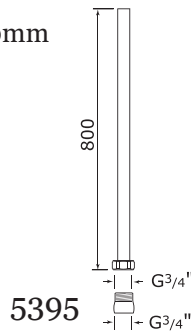

Bath - shower mixer outlet connector - 800mm

Code	Finish	Price
5395CP	Chrome	£49.90
5395IG	Gold	£65.80
5395NI	Nickel	£54.90
5395PF	Pewter	£59.70