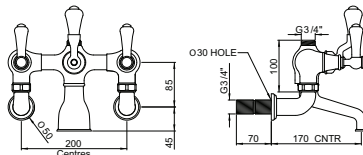

Bath - shower mixer wall mounted

Lever	Crosstop	Finish	Price
3006CP	3007CP	Chrome	£608.98
3006IG	3007IG	Gold	£819.45
3006NI	3007NI	Nickel	£670.06
3006PF	3007PF	Pewter	£730.94

3006