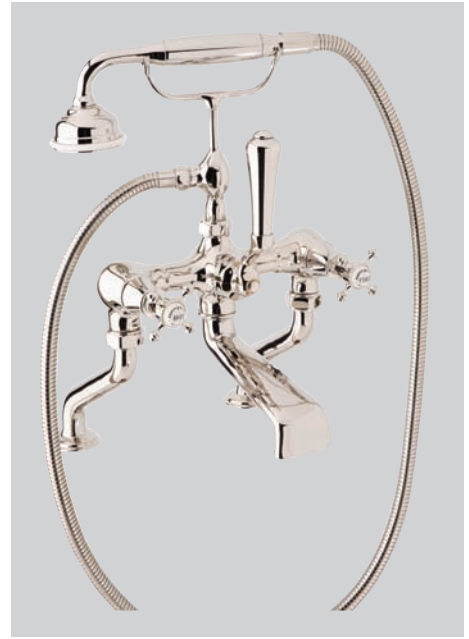

Bath and Shower Mixers

The choice is yours with a timeless Perrin & Rowe bath mixer or bath-shower mixer.

Indulgent, but also practical, an elegant bath-shower mixer combines a generous, wide bath fill with a cradled handshower.

Bath-shower mixers can be positioned deck style on the bath rim, wall mounted or, for freestanding baths, can be fitted with extended unions and legs.

3000/1
Deck mounted bath-shower mixer with handshower and lever handles

*Also available:
3005 deck mounted bath filler only with lever handles*

3001/1
Deck mounted bath-shower mixer with handshower and cross handles

*Also available:
3006 deck mounted bath filler only with cross handles*

3012/1
*Exposed floor mounted bath-shower mixer
with handshower and lever handles*

*Also available:
3025 floor mounted bath filler only
with lever handles*

Bath Sets

Turn on a Perrin & Rowe tap and you'll be able to feel and see the difference. That precise, quarter turn action comes courtesy of our hard-wearing, top quality ceramic disc valves. The bubbling flow? That's down to the aerator concealed within each tap's spout. Small detail, big difference.