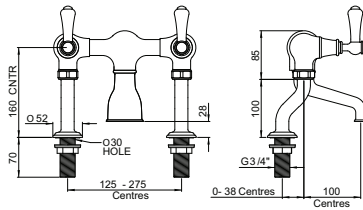

Bath filler deck mounted

Lever	Crosstop	Finish	Price
3003CP	3004CP	Chrome	£492.73
3003IG	3004IG	Gold	£662.58
3003NI	3004NI	Nickel	£541.98
3003PF	3004PF	Pewter	£591.21

3003