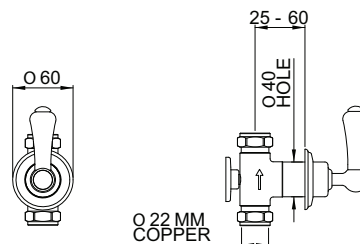

Single 3/4" wall valve

Lever	Crosstop	Finish	Price
3774CP	3775CP	Chrome	£135.94
3774IG	3775IG	Gold	£165.94
3774NI	3775NI	Nickel	£142.50
3774PF	3775PF	Pewter	£149.69

3774