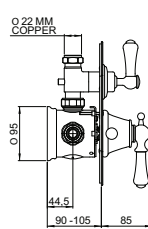

Concealed thermo shower mixer

Lever	Crosstop	Finish	Price
5756CP	5757CP	Chrome	£913.13
5756IG	5757IG	Gold	£1,095.94
5756NI	5757NI	Nickel	£950.00
5756PF	5757PF	Pewter	£986.25

Concealed thermo shower mixer remote flow

Lever	Crosstop	Finish	Price
5775CP	5776CP	Chrome	£913.13
5775IG	5776IG	Gold	£1,095.94
5775NI	5776NI	Nickel	£950.00
5775PF	5776PF	Pewter	£986.25

Hand shower and cradle

Code	Finish	Price
5080CP	Chrome	£205.00
5080IG	Gold	£276.88
5080NI	Nickel	£225.63
5080PF	Pewter	£246.25

Concealed 1 in 2 out diverter

Code	Finish	Price
5742CP	Chrome	£321.25
5742IG	Gold	£385.31
5742NI	Nickel	£334.06
5742PF	Pewter	£346.88

Riser diverter, hand shower and parking bracket

Code	Finish	Price
5783CP	Chrome	£556.25
5783IG	Gold	£764.69
5783NI	Nickel	£623.13
5783PF	Pewter	£679.69