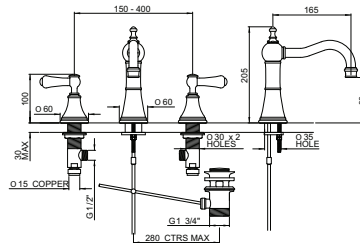

3 hole basin mixer country spout

Lever	Crosstop	Finish	Price
3723CP	3724CP	Chrome	£516.88
3723IG	3724IG	Gold	£697.81
3723NI	3724NI	Nickel	£568.75
3723PF	3724PF	Pewter	£620.31

3723