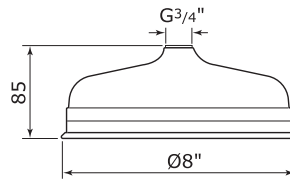

8" shower rose

Code	Finish	Price
5205CP	Chrome	£123.50
5205IG	Gold	£163.20
5205NI	Nickel	£136.00
5205PF	Pewter	£148.30

5205

12" shower rose

Code	Finish	Price
5204CP	Chrome	£248.80
5204IG	Gold	£328.70
5204NI	Nickel	£273.70
5204PF	Pewter	£298.50