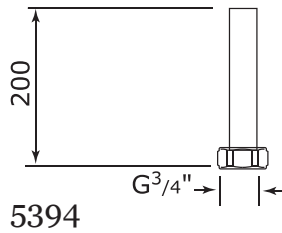

Shower outlet connector - 200mm

Code	Finish	Price
5394CP	Chrome	£22.40
5394IG	Gold	£29.50
5394NI	Nickel	£24.60
5394PF	Pewter	£26.90