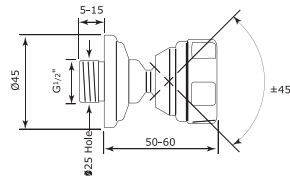

5570

1 1/4" basin waste metal plug stay & chain, 60mm diameter flange, 85mm tail

Code	Finish	Price
6701CP	Chrome	£32.40
6701IG	Gold	£42.80
6701NI	Nickel	£35.70
6701PF	Pewter	£39.00