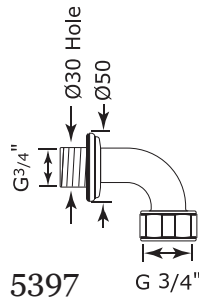

Exposed thermostatic shower mixer

Code	Finish	Price
5397CP	Chrome	£52.50
5397IG	Gold	£69.40
5397NI	Nickel	£57.70
5397PF	Pewter	£62.90