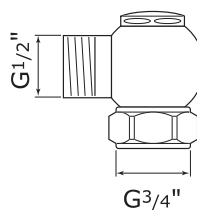

Overhead shower arm – G 1/2" x 3800mm x G 3/4"

Code	Finish	Price
5384CP	Chrome	£108.30
5384IG	Gold	£143.90
5384NI	Nickel	£119.80
5384PF	Pewter	£130.60

Ceiling outlet

Code	Finish	Price
5388CP	Chrome	£37.10
5388IG	Gold	£49.10
5388NI	Nickel	£41.00
5388PF	Pewter	£44.70

Wall outlet

Code	Finish	Price
5546CP	Chrome	£61.80
5546IG	Gold	£81.70
5546NI	Nickel	£68.00
5546PF	Pewter	£74.10

Angled outlet

Code	Finish	Price
5389CP	Chrome	£26.00
5389IG	Gold	£34.20
5389NI	Nickel	£28.60
5389PF	Pewter	£31.10

5389

30mm extension for wall valves

Code	Price
3243	£14.80