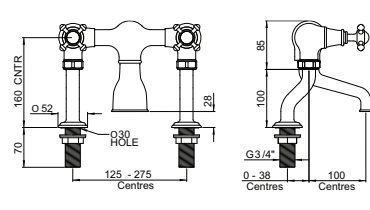

Exposed floor mounted bath - shower mixer

Lever	Crosstop	Finish	Price
3012/1CP	3013/1CP	Chrome	£1,137.48
3012/1IG	3013/1IG	Gold	£1,523.63
3012/1NI	3013/1NI	Nickel	£1,251.49
3012/1PF	3013/1PF	Pewter	£1,365.29

3012/1

3013/1

Bath filler deck mounted

Lever	Crosstop	Finish	Price
3003CP	3004CP	Chrome	£492.73
3003IG	3004IG	Gold	£662.58
3003NI	3004NI	Nickel	£541.98
3003PF	3004PF	Pewter	£591.21

3003

3004

Bath filler wall mounted

Lever	Crosstop	Finish	Price
3009CP	3010CP	Chrome	£500.23
3009IG	3010IG	Gold	£672.58
3009NI	3010NI	Nickel	£550.38
3009PF	3010PF	Pewter	£600.31

3009

3010

Exposed floor mounted bath filler

Lever	Crosstop	Finish	Price
3015CP	3016CP	Chrome	£823.73
3015IG	3016IG	Gold	£1,099.88
3015NI	3016NI	Nickel	£906.18
3015PF	3016PF	Pewter	£988.41

3015

3016

Bath filler

Lever	Crosstop	Finish	Price
3021CP	3022CP	Chrome	£410.63
3021IG	3022IG	Gold	£554.38
3021NI	3022NI	Nickel	£451.88
3021PF	3022PF	Pewter	£492.81

3021

3022