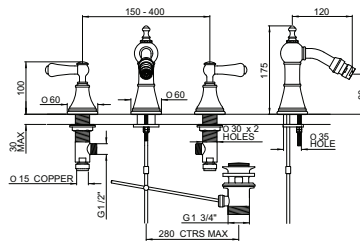

Lever	Crosstop	Finish	Price
3723CP	3724CP	Chrome	£516.88
3723IG	3724IG	Gold	£697.81
3723NI	3724NI	Nickel	£568.75
3723PF	3724PF	Pewter	£620.31

3723

3724

3 hole bidet mixer

Lever	Crosstop	Finish	Price
3767CP	3768CP	Chrome	£501.88
3767IG	3768IG	Gold	£681.56
3767NI	3768NI	Nickel	£551.56
3767PF	3768PF	Pewter	£601.56