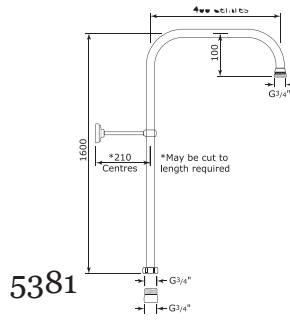

Fixer riser 1600mm x 400mm x G 3/4"

Code	Finish	Price
5381CP	Chrome	£174.50
5381IG	Gold	£230.50
5381NI	Nickel	£192.00
5381PF	Pewter	£209.40

5381

Fixer riser 1000mm x 400mm x G 3/4"

Code	Finish	Price
5391CP	Chrome	£162.40
5391IG	Gold	£214.40
5391NI	Nickel	£178.70
5391PF	Pewter	£194.90