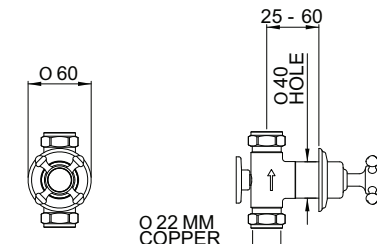

3767

3768

Single 3/4" wall valve

Lever	Crosstop	Finish	Price
3774CP	3775CP	Chrome	£135.94
3774IG	3775IG	Gold	£165.94
3774NI	3775NI	Nickel	£142.50
3774PF	3775PF	Pewter	£149.69

3774

3775

Exposed thermo shower mixer