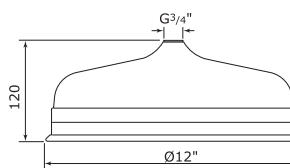

5249

Overhead shower arm – G 1/2" x 3800mm x G 3/4"

Code	Finish	Price
5384CP	Chrome	£108.30
5384IG	Gold	£143.90
5384NI	Nickel	£119.80
5384PF	Pewter	£130.60

5384

Ceiling outlet

Code	Finish	Price
5388CP	Chrome	£37.10
5388IG	Gold	£49.10
5388NI	Nickel	£41.00
5388PF	Pewter	£44.70