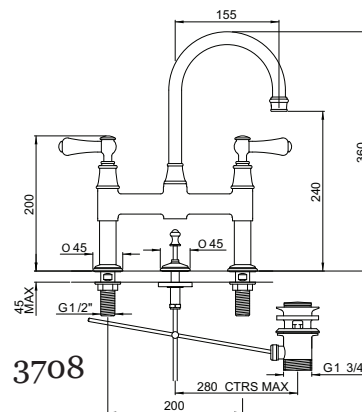

3709

3 hole basin bridge mixer

Lever	Crosstop	Finish	Price
3708CP	3709CP	Chrome	£596.88
3708IG	3709IG	Gold	£806.25
3708NI	3709NI	Nickel	£656.88
3708PF	3709PF	Pewter	£716.56

3708