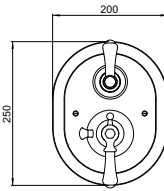

Lever	Crosstop	Finish	Price
5751CP	5752CP	Chrome	£953.75
5751IG	5752IG	Gold	£1,287.81
5751NI	5752NI	Nickel	£1,049.38
5751PF	5752PF	Pewter	£1,444.69

5751

5752

Concealed thermo shower mixer

Lever	Crosstop	Finish	Price
5756CP	5757CP	Chrome	£913.13
5756IG	5757IG	Gold	£1,095.94
5756NI	5757NI	Nickel	£950.00
5756PF	5757PF	Pewter	£986.25