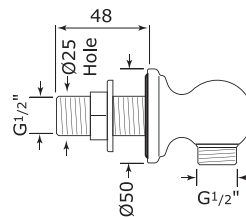

5546

Angled outlet

Code	Finish	Price
5389CP	Chrome	£26.00
5389IG	Gold	£34.20
5389NI	Nickel	£28.60
5389PF	Pewter	£31.10