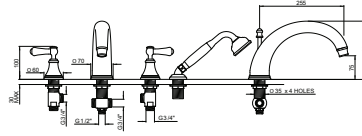

10" 4 hole deck bath - shower set

Lever	Crosstop	Finish	Price
3648CP	3649CP	Chrome	£854.69
3648IG	3649IG	Gold	£1,161.56
3648NI	3649NI	Nickel	£940.00
3648PF	3649PF	Pewter	£1,025.31

3648