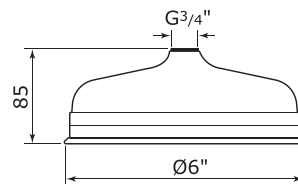

5205

12" shower rose

Code	Finish	Price
5204CP	Chrome	£248.80
5204IG	Gold	£328.70
5204NI	Nickel	£273.70
5204PF	Pewter	£298.50

5204

6" easy clean shower rose

Code	Finish	Price
5251CP	Chrome	£116.60
5251IG	Gold	£154.20
5251NI	Nickel	£128.30
5251PF	Pewter	£140.00