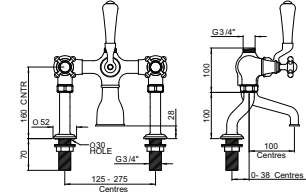

Bath - shower mixer deck mounted

Lever	Crosstop	Finish	Price
3000CP	3001CP	Chrome	£601.48
3000IG	3001IG	Gold	£809.45
3000NI	3001NI	Nickel	£661.66
3000PF	3001PF	Pewter	£721.84

3001

Bath - shower mixer wall mounted

Lever	Crosstop	Finish	Price
3006CP	3007CP	Chrome	£608.98
3006IG	3007IG	Gold	£819.45
3006NI	3007NI	Nickel	£670.06
3006PF	3007PF	Pewter	£730.94

Exposed floor mounted bath / shower mixer

Lever	Crosstop	Finish	Price
3012CP	3013CP	Chrome	£932.48
3012IG	3013IG	Gold	£1,246.75
3012NI	3013NI	Nickel	£1,025.86
3012PF	3013PF	Pewter	£1,119.04

Bath - shower mixer deck mounted

Lever	Crosstop	Finish	Price
3000/1CP	3001/1CP	Chrome	£806.48
3000/1IG	3001/1IG	Gold	£1,086.33
3000/1NI	3001/1NI	Nickel	£887.29
3000/1PF	3001/1PF	Pewter	£968.09

Bath - shower mixer wall mounted

Lever	Crosstop	Finish	Price
3006/1CP	3007/1CP	Chrome	£813.98
3006/1IG	3007/1IG	Gold	£1,096.33
3006/1NI	3007/1NI	Nickel	£895.69
3006/1PF	3007/1PF	Pewter	£977.19