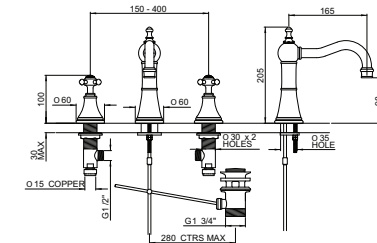

3 hole basin high 115 spout

Lever	Crosstop	Finish	Price
3712CP	3713CP	Chrome	£445.94
3712IG	3713IG	Gold	£606.25
3712NI	3713NI	Nickel	£490.94
3712PF	3713PF	Pewter	£535.63

3 hole basin mixer country spout

Lever	Crosstop	Finish	Price
3723CP	3724CP	Chrome	£516.88
3723IG	3724IG	Gold	£697.81
3723NI	3724NI	Nickel	£568.75
3723PF	3724PF	Pewter	£620.31

3724

3 hole bidet mixer

Lever	Crosstop	Finish	Price
3767CP	3768CP	Chrome	£501.88
3767IG	3768IG	Gold	£681.56
3767NI	3768NI	Nickel	£551.56
3767PF	3768PF	Pewter	£601.56

Single 3/4" wall valve

Lever	Crosstop	Finish	Price
3774CP	3775CP	Chrome	£135.94
3774IG	3775IG	Gold	£165.94
3774NI	3775NI	Nickel	£142.50
3774PF	3775PF	Pewter	£149.69

Exposed thermo shower mixer

Lever	Crosstop	Finish	Price
5751CP	5752CP	Chrome	£953.75
5751IG	5752IG	Gold	£1,287.81
5751NI	5752NI	Nickel	£1,049.38
5751PF	5752PF	Pewter	£1,444.69