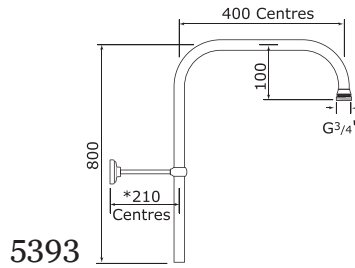

Code	Price
5396	£33.90

Concealed thermostatic shower mix - extension kit

Code	Price
3550	£24.10

Fixed riser 800mm x 400mm x G 3/4" (for use with diverter)

Code	Finish	Price
5393CP	Chrome	£143.00
5393IG	Gold	£188.80
5393NI	Nickel	£157.20
5393PF	Pewter	£171.60