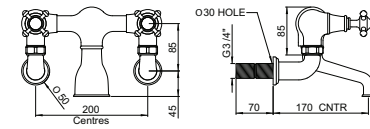

Exposed floor mounted bath - shower mixer

Lever	Crosstop	Finish	Price
3012/1CP	3013/1CP	Chrome	£1,137.48
3012/1IG	3013/1IG	Gold	£1,523.63
3012/1NI	3013/1NI	Nickel	£1,251.49
3012/1PF	3013/1PF	Pewter	£1,365.29

3012/1

3013/1

Bath filler deck mounted

Lever	Crosstop	Finish	Price
3003CP	3004CP	Chrome	£492.73
3003IG	3004IG	Gold	£662.58
3003NI	3004NI	Nickel	£541.98
3003PF	3004PF	Pewter	£591.21

3003

3004

Bath filler wall mounted

Lever	Crosstop	Finish	Price
3009CP	3010CP	Chrome	£500.23
3009IG	3010IG	Gold	£672.58
3009NI	3010NI	Nickel	£550.38
3009PF	3010PF	Pewter	£600.31

3009

3010

Exposed floor mounted bath filler

Lever	Crosstop	Finish	Price
3015CP	3016CP	Chrome	£823.73
3015IG	3016IG	Gold	£1,099.88
3015NI	3016NI	Nickel	£906.18
3015PF	3016PF	Pewter	£988.41

3015

3016

Bath filler

Lever	Crosstop	Finish	Price
3021CP	3022CP	Chrome	£410.63
3021IG	3022IG	Gold	£554.38
3021NI	3022NI	Nickel	£451.88
3021PF	3022PF	Pewter	£492.81

3021

3022