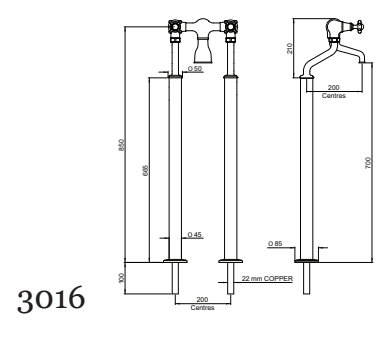

Exposed floor mounted bath - shower mixer

Lever	Crosstop	Finish	Price
3012/1CP	3013/1CP	Chrome	£1,137.48
3012/1IG	3013/1IG	Gold	£1,523.63
3012/1NI	3013/1NI	Nickel	£1,251.49
3012/1PF	3013/1PF	Pewter	£1,365.29

3012/1

3013/1

Bath filler deck mounted

Lever	Crosstop	Finish	Price
3003CP	3004CP	Chrome	£492.73
3003IG	3004IG	Gold	£662.58
3003NI	3004NI	Nickel	£541.98
3003PF	3004PF	Pewter	£591.21

3003

3004

Bath filler wall mounted

Lever	Crosstop	Finish	Price
3009CP	3010CP	Chrome	£500.23
3009IG	3010IG	Gold	£672.58
3009NI	3010NI	Nickel	£550.38
3009PF	3010PF	Pewter	£600.31

3009

3010

Exposed floor mounted bath filler

Lever	Crosstop	Finish	Price
3015CP	3016CP	Chrome	£823.73
3015IG	3016IG	Gold	£1,099.88
3015NI	3016NI	Nickel	£906.18
3015PF	3016PF	Pewter	£988.41

3015

3016

Bath filler

Lever	Crosstop	Finish	Price
3021CP	3022CP	Chrome	£410.63
3021IG	3022IG	Gold	£554.38
3021NI	3022NI	Nickel	£451.88
3021PF	3022PF	Pewter	£492.81

3021

3022