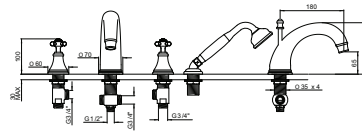

7" 4 hole deck bath - shower set

Lever	Crosstop	Finish	Price
3645CP	3646CP	Chrome	£799.38
3645IG	3646IG	Gold	£1,079.38
3645NI	3646NI	Nickel	£879.38
3645PF	3646PF	Pewter	£959.69

3646