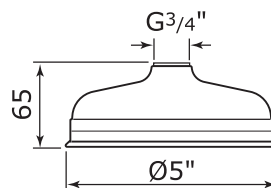

Fixer riser 1600mm x 400mm x G 3/4"

Code	Finish	Price
5381CP	Chrome	£174.50
5381IG	Gold	£230.50
5381NI	Nickel	£192.00
5381PF	Pewter	£209.40

5381

Fixer riser 1000mm x 400mm x G 3/4"

Code	Finish	Price
5391CP	Chrome	£162.40
5391IG	Gold	£214.40
5391NI	Nickel	£178.70
5391PF	Pewter	£194.90

5391

Riser flow control (22L/M)

Code	Finish	Price
5082CP	Chrome	£16.90
5082IG	Gold	£22.10
5082NI	Nickel	£18.50
5082PF	Pewter	£20.20

5082

Shower outlet – G 3/4" F x G 1/2" M

Code	Finish	Price
5399CP	Chrome	£12.90
5399IG	Gold	£17.00
5399NI	Nickel	£14.00
5399PF	Pewter	£15.40

5399

5" shower rose

Code	Finish	Price
5206CP	Chrome	£108.30
5206IG	Gold	£142.80
5206NI	Nickel	£119.00
5206PF	Pewter	£129.90

5206