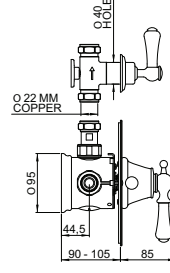

5756

5757

Concealed thermo shower mixer remote flow

Lever	Crosstop	Finish	Price
5775CP	5776CP	Chrome	£913.13
5775IG	5776IG	Gold	£1,095.94
5775NI	5776NI	Nickel	£950.00
5775PF	5776PF	Pewter	£986.25

5775

5776