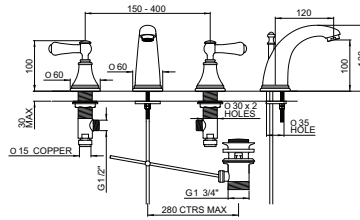

3 hole basin high 115 spout

Lever	Crosstop	Finish	Price
3712CP	3713CP	Chrome	£445.94
3712IG	3713IG	Gold	£606.25
3712NI	3713NI	Nickel	£490.94
3712PF	3713PF	Pewter	£535.63

3712