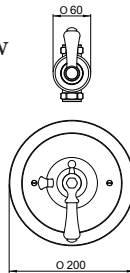

5756

5757

Concealed thermo shower mixer remote flow

Lever	Crosstop	Finish	Price
5775CP	5776CP	Chrome	£913.13
5775IG	5776IG	Gold	£1,095.94
5775NI	5776NI	Nickel	£950.00
5775PF	5776PF	Pewter	£986.25

5775

5776