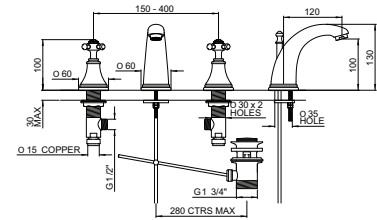

3708

3709

3 hole basin high 115 spout

Lever	Crosstop	Finish	Price
3712CP	3713CP	Chrome	£445.94
3712IG	3713IG	Gold	£606.25
3712NI	3713NI	Nickel	£490.94
3712PF	3713PF	Pewter	£535.63

3712

3713

3 hole basin mixer country spout