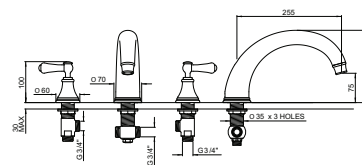

10" 3 hole deck bath set

Lever	Crosstop	Finish	Price
3658CP	3659CP	Chrome	£614.38
3658IG	3659IG	Gold	£829.38
3658NI	3659NI	Nickel	£675.94
3658PF	3659PF	Pewter	£737.50

3658