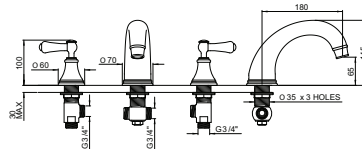

7" 3 hole deck bath set

Lever	Crosstop	Finish	Price
3655CP	3656CP	Chrome	£559.06
3655IG	3656IG	Gold	£755.00
3655NI	3656NI	Nickel	£615.31
3655PF	3656PF	Pewter	£670.94

3655