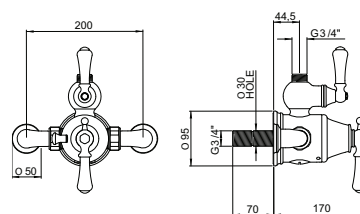

Exposed thermo shower mixer

Lever	Crosstop	Finish	Price
5751CP	5752CP	Chrome	£953.75
5751IG	5752IG	Gold	£1,287.81
5751NI	5752NI	Nickel	£1,049.38
5751PF	5752PF	Pewter	£1,444.69

5751