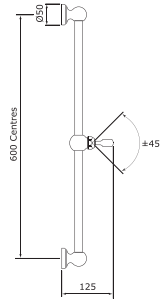

5540

Body spray

Code	Finish	Price
5570CP	Chrome	£63.90
5570IG	Gold	£84.30
5570NI	Nickel	£70.20
5570PF	Pewter	£76.50