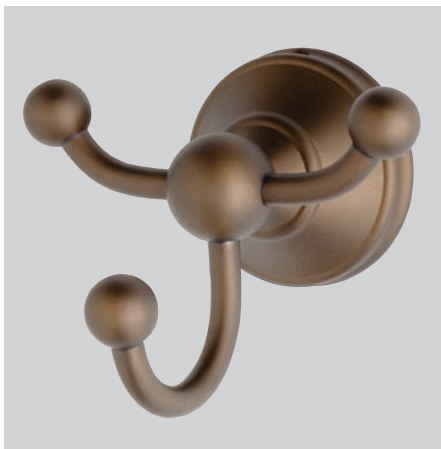

5204
12" rose shower head

5205
8" rose shower head

5206
5" rose shower head

Accessories

Complete your Perrin & Rowe Georgian Brassware with one of our sleek, stylish, accessories. Fixings are concealed and even our shower baskets have adjustable fixings to accommodate awkward corners.

6621
Wall mounted single robe hook

6622
Wall mounted double robe hook

6623
Wall mounted triple robe hook

6634
Wall mounted 7" towel ring

6640
Wall mounted 18" towel rail

6641
Wall mounted 24" towel rail

6642
Wall mounted 30" towel rail