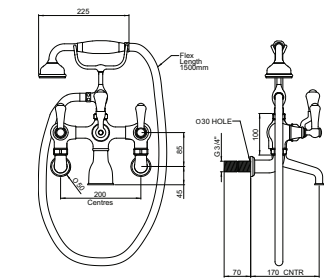

Bath - shower mixer deck mounted

Lever	Crosstop	Finish	Price
3000CP	3001CP	Chrome	£601.48
3000IG	3001IG	Gold	£809.45
3000NI	3001NI	Nickel	£661.66
3000PF	3001PF	Pewter	£721.84

Bath - shower mixer wall mounted

Lever	Crosstop	Finish	Price
3006CP	3007CP	Chrome	£608.98
3006IG	3007IG	Gold	£819.45
3006NI	3007NI	Nickel	£670.06
3006PF	3007PF	Pewter	£730.94

Exposed floor mounted bath / shower mixer

Lever	Crosstop	Finish	Price
3012CP	3013CP	Chrome	£932.48
3012IG	3013IG	Gold	£1,246.75
3012NI	3013NI	Nickel	£1,025.86
3012PF	3013PF	Pewter	£1,119.04

Bath - shower mixer deck mounted

Lever	Crosstop	Finish	Price
3000/1CP	3001/1CP	Chrome	£806.48
3000/1IG	3001/1IG	Gold	£1,086.33
3000/1NI	3001/1NI	Nickel	£887.29
3000/1PF	3001/1PF	Pewter	£968.09

Bath - shower mixer wall mounted

Lever	Crosstop	Finish	Price
3006/1CP	3007/1CP	Chrome	£813.98
3006/1IG	3007/1IG	Gold	£1,096.33
3006/1NI	3007/1NI	Nickel	£895.69
3006/1PF	3007/1PF	Pewter	£977.19

3006/1