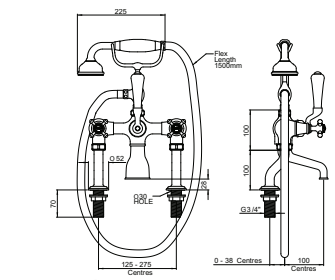

3001/1

Bath - shower mixer wall mounted

Lever	Crosstop	Finish	Price
3006/1CP	3007/1CP	Chrome	£813.98
3006/1IG	3007/1IG	Gold	£1,096.33
3006/1NI	3007/1NI	Nickel	£895.69
3006/1PF	3007/1PF	Pewter	£977.19