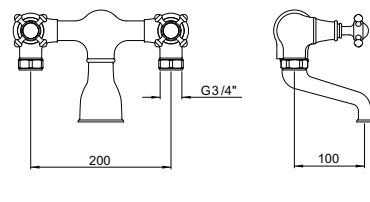

Exposed floor mounted bath - shower mixer

Lever	Crosstop	Finish	Price
3012/1CP	3013/1CP	Chrome	£1,137.48
3012/1IG	3013/1IG	Gold	£1,523.63
3012/1NI	3013/1NI	Nickel	£1,251.49
3012/1PF	3013/1PF	Pewter	£1,365.29

3012/1

3013/1

Bath filler deck mounted

Lever	Crosstop	Finish	Price
3003CP	3004CP	Chrome	£492.73
3003IG	3004IG	Gold	£662.58
3003NI	3004NI	Nickel	£541.98
3003PF	3004PF	Pewter	£591.21

3003

3004

Bath filler wall mounted

Lever	Crosstop	Finish	Price
3009CP	3010CP	Chrome	£500.23
3009IG	3010IG	Gold	£672.58
3009NI	3010NI	Nickel	£550.38
3009PF	3010PF	Pewter	£600.31

3009

3010

Exposed floor mounted bath filler

Lever	Crosstop	Finish	Price
3015CP	3016CP	Chrome	£823.73
3015IG	3016IG	Gold	£1,099.88
3015NI	3016NI	Nickel	£906.18
3015PF	3016PF	Pewter	£988.41

3015

3016

Bath filler

Lever	Crosstop	Finish	Price
3021CP	3022CP	Chrome	£410.63
3021IG	3022IG	Gold	£554.38
3021NI	3022NI	Nickel	£451.88
3021PF	3022PF	Pewter	£492.81

3021

3022