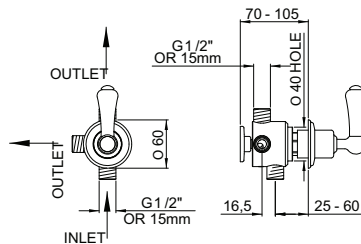

Hand shower and cradle

Code	Finish	Price
5080CP	Chrome	£205.00
5080IG	Gold	£276.88
5080NI	Nickel	£225.63
5080PF	Pewter	£246.25

5080

Concealed 1 in 2 out diverter

Code	Finish	Price
5742CP	Chrome	£321.25
5742IG	Gold	£385.31
5742NI	Nickel	£334.06
5742PF	Pewter	£346.88