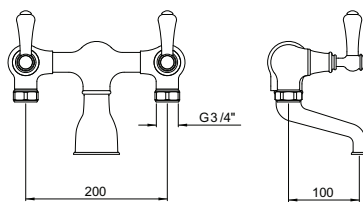

Bath filler

Lever	Crosstop	Finish	Price
3021CP	3022CP	Chrome	£410.63
3021IG	3022IG	Gold	£554.38
3021NI	3022NI	Nickel	£451.88
3021PF	3022PF	Pewter	£492.81

3021