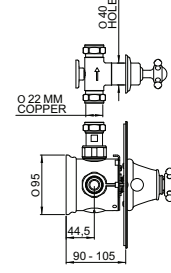

5756

5757

Concealed thermo shower mixer remote flow

Lever	Crosstop	Finish	Price
5775CP	5776CP	Chrome	£913.13
5775IG	5776IG	Gold	£1,095.94
5775NI	5776NI	Nickel	£950.00
5775PF	5776PF	Pewter	£986.25

5775

5776