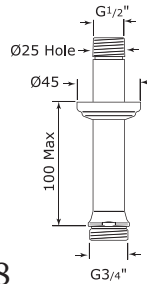

5249

Overhead shower arm – G 1/2" x 3800mm x G 3/4"

Code	Finish	Price
5384CP	Chrome	£108.30
5384IG	Gold	£143.90
5384NI	Nickel	£119.80
5384PF	Pewter	£130.60

5384

Ceiling outlet

Code	Finish	Price
5388CP	Chrome	£37.10
5388IG	Gold	£49.10
5388NI	Nickel	£41.00
5388PF	Pewter	£44.70