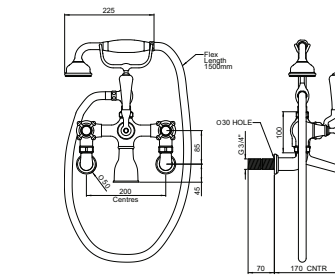

Bath - shower mixer deck mounted

Lever	Crosstop	Finish	Price
3000CP	3001CP	Chrome	£601.48
3000IG	3001IG	Gold	£809.45
3000NI	3001NI	Nickel	£661.66
3000PF	3001PF	Pewter	£721.84

Bath - shower mixer wall mounted

Lever	Crosstop	Finish	Price
3006CP	3007CP	Chrome	£608.98
3006IG	3007IG	Gold	£819.45
3006NI	3007NI	Nickel	£670.06
3006PF	3007PF	Pewter	£730.94

Exposed floor mounted bath / shower mixer

Lever	Crosstop	Finish	Price
3012CP	3013CP	Chrome	£932.48
3012IG	3013IG	Gold	£1,246.75
3012NI	3013NI	Nickel	£1,025.86
3012PF	3013PF	Pewter	£1,119.04

Bath - shower mixer deck mounted

Lever	Crosstop	Finish	Price
3000/1CP	3001/1CP	Chrome	£806.48
3000/1IG	3001/1IG	Gold	£1,086.33
3000/1NI	3001/1NI	Nickel	£887.29
3000/1PF	3001/1PF	Pewter	£968.09

Bath - shower mixer wall mounted

Lever	Crosstop	Finish	Price
3006/1CP	3007/1CP	Chrome	£813.98
3006/1IG	3007/1IG	Gold	£1,096.33
3006/1NI	3007/1NI	Nickel	£895.69
3006/1PF	3007/1PF	Pewter	£977.19

3007/1