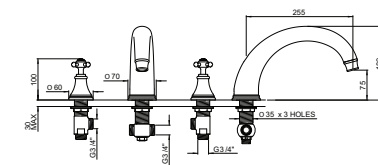

7" 4 hole deck bath - shower set

Lever	Crosstop	Finish	Price
3645CP	3646CP	Chrome	£799.38
3645IG	3646IG	Gold	£1,079.38
3645NI	3646NI	Nickel	£879.38
3645PF	3646PF	Pewter	£959.69

10" 4 hole deck bath - shower set

Lever	Crosstop	Finish	Price
3648CP	3649CP	Chrome	£854.69
3648IG	3649IG	Gold	£1,161.56
3648NI	3649NI	Nickel	£940.00
3648PF	3649PF	Pewter	£1,025.31

7" 3 hole deck bath set

Lever	Crosstop	Finish	Price
3655CP	3656CP	Chrome	£559.06
3655IG	3656IG	Gold	£755.00
3655NI	3656NI	Nickel	£615.31
3655PF	3656PF	Pewter	£670.94

10" 3 hole deck bath set

Lever	Crosstop	Finish	Price
3658CP	3659CP	Chrome	£614.38
3658IG	3659IG	Gold	£829.38
3658NI	3659NI	Nickel	£675.94
3658PF	3659PF	Pewter	£737.50

3659

3 hole basin bridge mixer

Lever	Crosstop	Finish	Price
3708CP	3709CP	Chrome	£596.88
3708IG	3709IG	Gold	£806.25
3708NI	3709NI	Nickel	£656.88
3708PF	3709PF	Pewter	£716.56