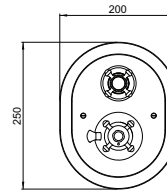

Concealed thermo shower mixer

Lever	Crosstop	Finish	Price
5756CP	5757CP	Chrome	£913.13
5756IG	5757IG	Gold	£1,095.94
5756NI	5757NI	Nickel	£950.00
5756PF	5757PF	Pewter	£986.25

5757

Concealed thermo shower mixer remote flow

Lever	Crosstop	Finish	Price
5775CP	5776CP	Chrome	£913.13
5775IG	5776IG	Gold	£1,095.94
5775NI	5776NI	Nickel	£950.00
5775PF	5776PF	Pewter	£986.25

Hand shower and cradle

Code	Finish	Price
5080CP	Chrome	£205.00
5080IG	Gold	£276.88
5080NI	Nickel	£225.63
5080PF	Pewter	£246.25

Concealed 1 in 2 out diverter

Code	Finish	Price
5742CP	Chrome	£321.25
5742IG	Gold	£385.31
5742NI	Nickel	£334.06
5742PF	Pewter	£346.88

Riser diverter, hand shower and parking bracket

Code	Finish	Price
5783CP	Chrome	£556.25
5783IG	Gold	£764.69
5783NI	Nickel	£623.13
5783PF	Pewter	£679.69