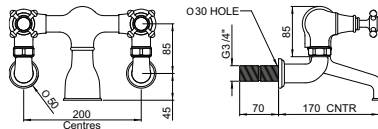

Bath filler wall mounted

Lever	Crosstop	Finish	Price
3009CP	3010CP	Chrome	£500.23
3009IG	3010IG	Gold	£672.58
3009NI	3010NI	Nickel	£550.38
3009PF	3010PF	Pewter	£600.31

3009