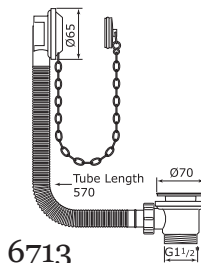

6713

Combined pop-up waste with concealed pipes

Code	Finish	Price
6716CP	Chrome	£164.20
6716IG	Gold	£216.90
6716NI	Nickel	£180.70
6716PF	Pewter	£197.10