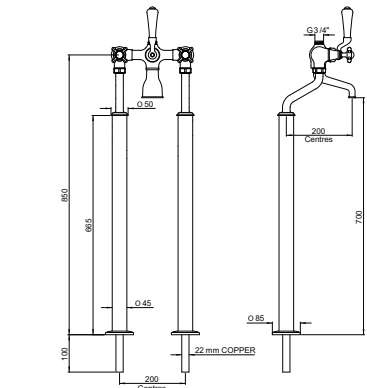

Bath - shower mixer deck mounted

Lever	Crosstop	Finish	Price
3000CP	3001CP	Chrome	£601.48
3000IG	3001IG	Gold	£809.45
3000NI	3001NI	Nickel	£661.66
3000PF	3001PF	Pewter	£721.84

Bath - shower mixer wall mounted

Lever	Crosstop	Finish	Price
3006CP	3007CP	Chrome	£608.98
3006IG	3007IG	Gold	£819.45
3006NI	3007NI	Nickel	£670.06
3006PF	3007PF	Pewter	£730.94

Exposed floor mounted bath / shower mixer

Lever	Crosstop	Finish	Price
3012CP	3013CP	Chrome	£932.48
3012IG	3013IG	Gold	£1,246.75
3012NI	3013NI	Nickel	£1,025.86
3012PF	3013PF	Pewter	£1,119.04

3013

Bath - shower mixer deck mounted

Lever	Crosstop	Finish	Price
3000/1CP	3001/1CP	Chrome	£806.48
3000/1IG	3001/1IG	Gold	£1,086.33
3000/1NI	3001/1NI	Nickel	£887.29
3000/1PF	3001/1PF	Pewter	£968.09

Bath - shower mixer wall mounted

Lever	Crosstop	Finish	Price
3006/1CP	3007/1CP	Chrome	£813.98
3006/1IG	3007/1IG	Gold	£1,096.33
3006/1NI	3007/1NI	Nickel	£895.69
3006/1PF	3007/1PF	Pewter	£977.19