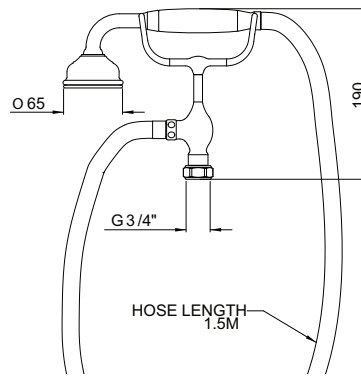

Concealed thermo shower mixer

Lever	Crosstop	Finish	Price
5756CP	5757CP	Chrome	£913.13
5756IG	5757IG	Gold	£1,095.94
5756NI	5757NI	Nickel	£950.00
5756PF	5757PF	Pewter	£986.25

Concealed thermo shower mixer remote flow

Lever	Crosstop	Finish	Price
5775CP	5776CP	Chrome	£913.13
5775IG	5776IG	Gold	£1,095.94
5775NI	5776NI	Nickel	£950.00
5775PF	5776PF	Pewter	£986.25

Hand shower and cradle

Code	Finish	Price
5080CP	Chrome	£205.00
5080IG	Gold	£276.88
5080NI	Nickel	£225.63
5080PF	Pewter	£246.25

5080

Concealed 1 in 2 out diverter

Code	Finish	Price
5742CP	Chrome	£321.25
5742IG	Gold	£385.31
5742NI	Nickel	£334.06
5742PF	Pewter	£346.88