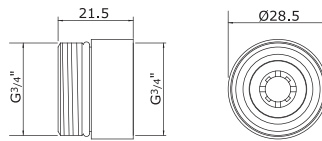

5082

Shower outlet – G 3/4" F x G 1/2" M

Code	Finish	Price
5399CP	Chrome	£12.90
5399IG	Gold	£17.00
5399NI	Nickel	£14.00
5399PF	Pewter	£15.40