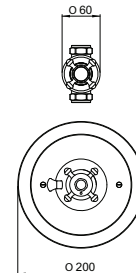

Hand shower and cradle

Code	Finish	Price
5080CP	Chrome	£205.00
5080IG	Gold	£276.88
5080NI	Nickel	£225.63
5080PF	Pewter	£246.25

5080

Concealed 1 in 2 out diverter

Code	Finish	Price
5742CP	Chrome	£321.25
5742IG	Gold	£385.31
5742NI	Nickel	£334.06
5742PF	Pewter	£346.88