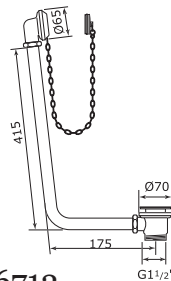

6712

Combined pop-up waste and overflow - 570mm

Code	Finish	Price
6713CP	Chrome	£42.00
6713IG	Gold	£55.60
6713NI	Nickel	£46.30
6713PF	Pewter	£50.50