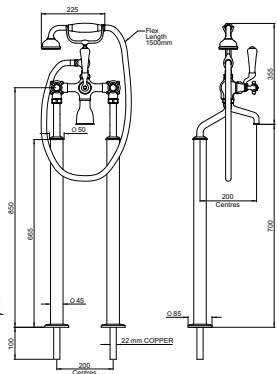

Exposed floor mounted bath - shower mixer

Lever	Crosstop	Finish	Price
3012/1CP	3013/1CP	Chrome	£1,137.48
3012/1IG	3013/1IG	Gold	£1,523.63
3012/1NI	3013/1NI	Nickel	£1,251.49
3012/1PF	3013/1PF	Pewter	£1,365.29

3012/1

3013/1

Bath filler deck mounted

Lever	Crosstop	Finish	Price
3003CP	3004CP	Chrome	£492.73
3003IG	3004IG	Gold	£662.58
3003NI	3004NI	Nickel	£541.98
3003PF	3004PF	Pewter	£591.21

3003

3004

Bath filler wall mounted

Lever	Crosstop	Finish	Price
3009CP	3010CP	Chrome	£500.23
3009IG	3010IG	Gold	£672.58
3009NI	3010NI	Nickel	£550.38
3009PF	3010PF	Pewter	£600.31

3009

3010

Exposed floor mounted bath filler

Lever	Crosstop	Finish	Price
3015CP	3016CP	Chrome	£823.73
3015IG	3016IG	Gold	£1,099.88
3015NI	3016NI	Nickel	£906.18
3015PF	3016PF	Pewter	£988.41

3015

3016

Bath filler

Lever	Crosstop	Finish	Price
3021CP	3022CP	Chrome	£410.63
3021IG	3022IG	Gold	£554.38
3021NI	3022NI	Nickel	£451.88
3021PF	3022PF	Pewter	£492.81

3021

3022