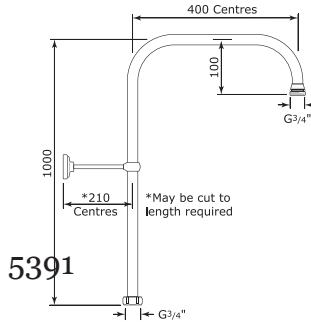

Fixer riser 1600mm x 400mm x G 3/4"

Code	Finish	Price
5381CP	Chrome	£174.50
5381IG	Gold	£230.50
5381NI	Nickel	£192.00
5381PF	Pewter	£209.40

5381

Fixer riser 1000mm x 400mm x G 3/4"

Code	Finish	Price
5391CP	Chrome	£162.40
5391IG	Gold	£214.40
5391NI	Nickel	£178.70
5391PF	Pewter	£194.90