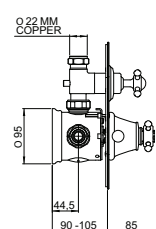

Concealed thermo shower mixer

Lever	Crosstop	Finish	Price
5756CP	5757CP	Chrome	£913.13
5756IG	5757IG	Gold	£1,095.94
5756NI	5757NI	Nickel	£950.00
5756PF	5757PF	Pewter	£986.25

5757

Concealed thermo shower mixer remote flow

Lever	Crosstop	Finish	Price
5775CP	5776CP	Chrome	£913.13
5775IG	5776IG	Gold	£1,095.94
5775NI	5776NI	Nickel	£950.00
5775PF	5776PF	Pewter	£986.25

Hand shower and cradle

Code	Finish	Price
5080CP	Chrome	£205.00
5080IG	Gold	£276.88
5080NI	Nickel	£225.63
5080PF	Pewter	£246.25

Concealed 1 in 2 out diverter

Code	Finish	Price
5742CP	Chrome	£321.25
5742IG	Gold	£385.31
5742NI	Nickel	£334.06
5742PF	Pewter	£346.88

Riser diverter, hand shower and parking bracket

Code	Finish	Price
5783CP	Chrome	£556.25
5783IG	Gold	£764.69
5783NI	Nickel	£623.13
5783PF	Pewter	£679.69