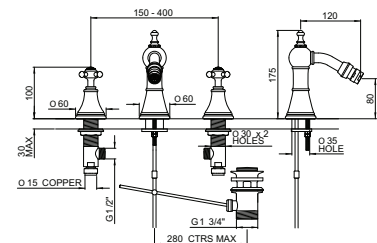

3 hole basin high 115 spout

Lever	Crosstop	Finish	Price
3712CP	3713CP	Chrome	£445.94
3712IG	3713IG	Gold	£606.25
3712NI	3713NI	Nickel	£490.94
3712PF	3713PF	Pewter	£535.63

3 hole basin mixer country spout

Lever	Crosstop	Finish	Price
3723CP	3724CP	Chrome	£516.88
3723IG	3724IG	Gold	£697.81
3723NI	3724NI	Nickel	£568.75
3723PF	3724PF	Pewter	£620.31

3 hole bidet mixer

Lever	Crosstop	Finish	Price
3767CP	3768CP	Chrome	£501.88
3767IG	3768IG	Gold	£681.56
3767NI	3768NI	Nickel	£551.56
3767PF	3768PF	Pewter	£601.56

3768

Single 3/4" wall valve

Lever	Crosstop	Finish	Price
3774CP	3775CP	Chrome	£135.94
3774IG	3775IG	Gold	£165.94
3774NI	3775NI	Nickel	£142.50
3774PF	3775PF	Pewter	£149.69

Exposed thermo shower mixer

Lever	Crosstop	Finish	Price
5751CP	5752CP	Chrome	£953.75
5751IG	5752IG	Gold	£1,287.81
5751NI	5752NI	Nickel	£1,049.38
5751PF	5752PF	Pewter	£1,444.69