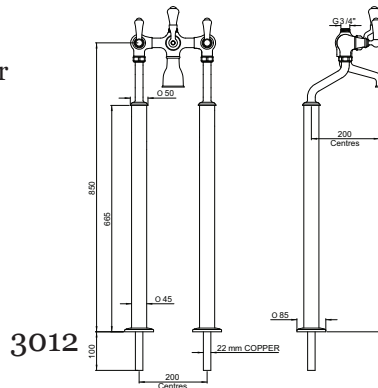

Exposed floor mounted bath / shower mixer

Lever	Crosstop	Finish	Price
3012CP	3013CP	Chrome	£932.48
3012IG	3013IG	Gold	£1,246.75
3012NI	3013NI	Nickel	£1,025.86
3012PF	3013PF	Pewter	£1,119.04

3012