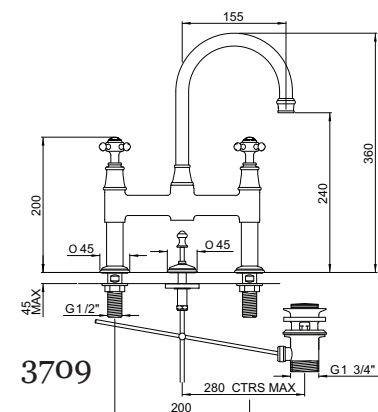

7" 4 hole deck bath - shower set

Lever	Crosstop	Finish	Price
3645CP	3646CP	Chrome	£799.38
3645IG	3646IG	Gold	£1,079.38
3645NI	3646NI	Nickel	£879.38
3645PF	3646PF	Pewter	£959.69

10" 4 hole deck bath - shower set

Lever	Crosstop	Finish	Price
3648CP	3649CP	Chrome	£854.69
3648IG	3649IG	Gold	£1,161.56
3648NI	3649NI	Nickel	£940.00
3648PF	3649PF	Pewter	£1,025.31

7" 3 hole deck bath set

Lever	Crosstop	Finish	Price
3655CP	3656CP	Chrome	£559.06
3655IG	3656IG	Gold	£755.00
3655NI	3656NI	Nickel	£615.31
3655PF	3656PF	Pewter	£670.94

10" 3 hole deck bath set

Lever	Crosstop	Finish	Price
3658CP	3659CP	Chrome	£614.38
3658IG	3659IG	Gold	£829.38
3658NI	3659NI	Nickel	£675.94
3658PF	3659PF	Pewter	£737.50

3 hole basin bridge mixer

Lever	Crosstop	Finish	Price
3708CP	3709CP	Chrome	£596.88
3708IG	3709IG	Gold	£806.25
3708NI	3709NI	Nickel	£656.88
3708PF	3709PF	Pewter	£716.56

3709