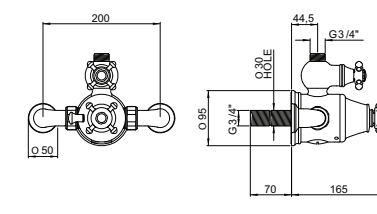

3 hole basin high 115 spout

Lever	Crosstop	Finish	Price
3712CP	3713CP	Chrome	£445.94
3712IG	3713IG	Gold	£606.25
3712NI	3713NI	Nickel	£490.94
3712PF	3713PF	Pewter	£535.63

3 hole basin mixer country spout

Lever	Crosstop	Finish	Price
3723CP	3724CP	Chrome	£516.88
3723IG	3724IG	Gold	£697.81
3723NI	3724NI	Nickel	£568.75
3723PF	3724PF	Pewter	£620.31

3 hole bidet mixer

Lever	Crosstop	Finish	Price
3767CP	3768CP	Chrome	£501.88
3767IG	3768IG	Gold	£681.56
3767NI	3768NI	Nickel	£551.56
3767PF	3768PF	Pewter	£601.56

Single 3/4" wall valve

Lever	Crosstop	Finish	Price
3774CP	3775CP	Chrome	£135.94
3774IG	3775IG	Gold	£165.94
3774NI	3775NI	Nickel	£142.50
3774PF	3775PF	Pewter	£149.69

Exposed thermo shower mixer

Lever	Crosstop	Finish	Price
5751CP	5752CP	Chrome	£953.75
5751IG	5752IG	Gold	£1,287.81
5751NI	5752NI	Nickel	£1,049.38
5751PF	5752PF	Pewter	£1,444.69

5752