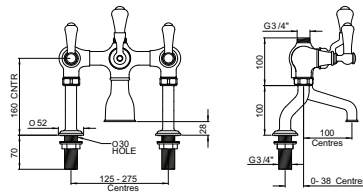

Bath - shower mixer deck mounted

Lever	Crosstop	Finish	Price
3000CP	3001CP	Chrome	£601.48
3000IG	3001IG	Gold	£809.45
3000NI	3001NI	Nickel	£661.66
3000PF	3001PF	Pewter	£721.84

3000