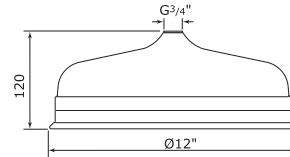

5204

6" easy clean shower rose

Code	Finish	Price
5251CP	Chrome	£116.60
5251IG	Gold	£154.20
5251NI	Nickel	£128.30
5251PF	Pewter	£140.00