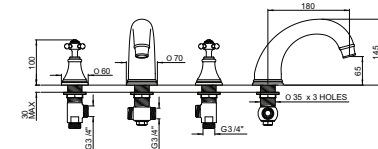

3648

3649

7" 3 hole deck bath set

Lever	Crosstop	Finish	Price
3655CP	3656CP	Chrome	£559.06
3655IG	3656IG	Gold	£755.00
3655NI	3656NI	Nickel	£615.31
3655PF	3656PF	Pewter	£670.94

3655

3656

10" 3 hole deck bath set