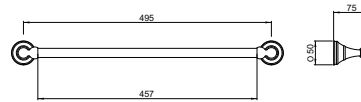

6640

24" single towel rail

Code	Finish	Price
6641CP	Chrome	£113.75
6641IG	Gold	£153.75
6641NI	Nickel	£125.31
6641PF	Pewter	£136.56