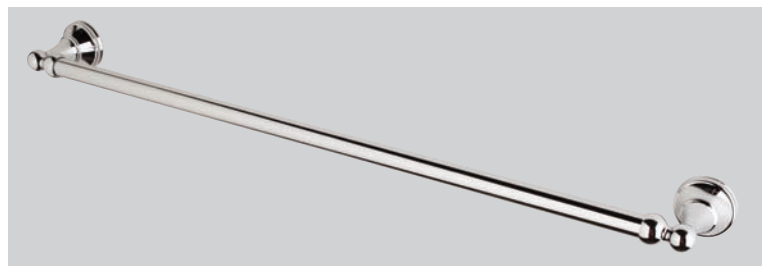

3708
Deck mounted bridge tap with pop-up and cross handles

Shower Sets

A Perrin & Rowe shower is not to be taken lightly, literally. Weighing in at 3kg, each valve is engineered from solid brass. Shower valves start life as a solid piece of cylindrical brass. Then, they are precision machined in a single process before being polished, plated, and hand-assembled.

5204
12" rose shower head

5205
8" rose shower head

5206
5" rose shower head

Accessories

Complete your Perrin & Rowe Georgian Brassware with one of our sleek, stylish, accessories. Fixings are concealed and even our shower baskets have adjustable fixings to accommodate awkward corners.

6621
Wall mounted single robe hook

6622
Wall mounted double robe hook

6623
Wall mounted triple robe hook

6634
Wall mounted 7" towel ring

6640
Wall mounted 18" towel rail

6641
Wall mounted 24" towel rail

6642
Wall mounted 30" towel rail

6972
Free standing soap basket

6648
Wall mounted swing arm toilet paper holder

6937
Standing toilet brush holder

6938
Wall mounted toilet brush holder

THE BATHROOM CHINAWARE COLLECTION

Classic Ceramic

Beautiful bathroom brassware needs beautiful chinaware. Consistent with our heritage, the Perrin & Rowe Bathroom Chinaware Collection includes basins, bowls, lavatories and cisterns manufactured exclusively by Perrin & Rowe in its own factory in the heart of English pottery country.