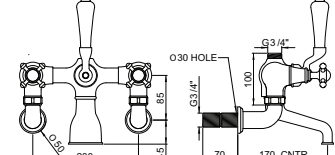

Bath - shower mixer deck mounted

Lever	Crosstop	Finish	Price
3000CP	3001CP	Chrome	£601.48
3000IG	3001IG	Gold	£809.45
3000NI	3001NI	Nickel	£661.66
3000PF	3001PF	Pewter	£721.84

Bath - shower mixer wall mounted

Lever	Crosstop	Finish	Price
3006CP	3007CP	Chrome	£608.98
3006IG	3007IG	Gold	£819.45
3006NI	3007NI	Nickel	£670.06
3006PF	3007PF	Pewter	£730.94

3007

Exposed floor mounted bath / shower mixer

Lever	Crosstop	Finish	Price
3012CP	3013CP	Chrome	£932.48
3012IG	3013IG	Gold	£1,246.75
3012NI	3013NI	Nickel	£1,025.86
3012PF	3013PF	Pewter	£1,119.04

Bath - shower mixer deck mounted

Lever	Crosstop	Finish	Price
3000/1CP	3001/1CP	Chrome	£806.48
3000/1IG	3001/1IG	Gold	£1,086.33
3000/1NI	3001/1NI	Nickel	£887.29
3000/1PF	3001/1PF	Pewter	£968.09

Bath - shower mixer wall mounted

Lever	Crosstop	Finish	Price
3006/1CP	3007/1CP	Chrome	£813.98
3006/1IG	3007/1IG	Gold	£1,096.33
3006/1NI	3007/1NI	Nickel	£895.69
3006/1PF	3007/1PF	Pewter	£977.19