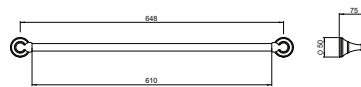

6634

18" single towel rail

Code	Finish	Price
6640CP	Chrome	£110.00
6640IG	Gold	£148.75
6640NI	Nickel	£121.25
6640PF	Pewter	£132.19

6640

24" single towel rail

Code	Finish	Price
6641CP	Chrome	£113.75
6641IG	Gold	£153.75
6641NI	Nickel	£125.31
6641PF	Pewter	£136.56