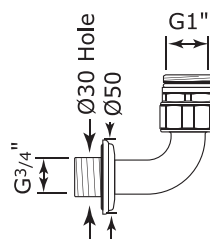

6641

30" single tower rail

Code	Finish	Price
6642CP	Chrome	£117.81
6642IG	Gold	£159.06
6642NI	Nickel	£129.69
6642PF	Pewter	£141.56

6642

Exposed thermostatic shower mixer

Code	Finish	Price
5398CP	Chrome	£75.30
5398IG	Gold	£99.40
5398NI	Nickel	£82.70
5398PF	Pewter	£90.30