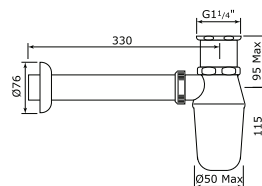

19mm extension for wall valves

Code	Price
3233	£14.80

Sliding rail

Code	Finish	Price
5540CP	Chrome	£260.00
5540IG	Gold	£343.30
5540NI	Nickel	£285.90
5540PF	Pewter	£311.90

Body spray

Code	Finish	Price
5570CP	Chrome	£63.90
5570IG	Gold	£84.30
5570NI	Nickel	£70.20
5570PF	Pewter	£76.50

1 1/4" basin waste metal plug stay & chain, 60mm diameter flange, 85mm tail

Code	Finish	Price
6701CP	Chrome	£32.40
6701IG	Gold	£42.80
6701NI	Nickel	£35.70
6701PF	Pewter	£39.00

1 1/4" bottle trap with outlet, pipe and flange

Code	Finish	Price
6703CP	Chrome	£43.40
6703IG	Gold	£57.30
6703NI	Nickel	£47.70
6703PF	Pewter	£52.10

6703