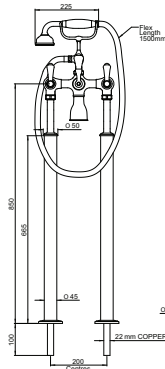

Exposed floor mounted bath - shower mixer

Lever	Crosstop	Finish	Price
3012/1CP	3013/1CP	Chrome	£1,137.48
3012/1IG	3013/1IG	Gold	£1,523.63
3012/1NI	3013/1NI	Nickel	£1,251.49
3012/1PF	3013/1PF	Pewter	£1,365.29

3012/1