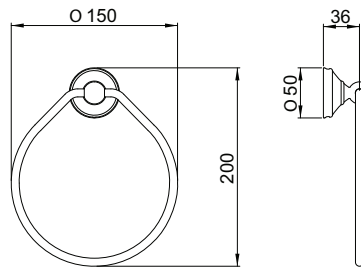

5742

Riser diverter, hand shower and parking bracket

Code	Finish	Price
5783CP	Chrome	£556.25
5783IG	Gold	£764.69
5783NI	Nickel	£623.13
5783PF	Pewter	£679.69

5783

Towel ring

Code	Finish	Price
6634CP	Chrome	£57.19
6634IG	Gold	£77.50
6634NI	Nickel	£63.13
6634PF	Pewter	£68.75