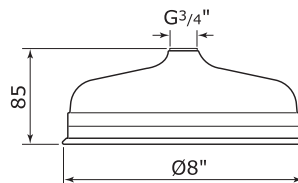

5250

12" easy clean shower rose

Code	Finish	Price
5249CP	Chrome	£331.80
5249IG	Gold	£438.10
5249NI	Nickel	£365.00
5249PF	Pewter	£398.10