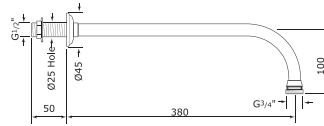

5249

Overhead shower arm – G 1/2" x 3800mm x G 3/4"

Code	Finish	Price
5384CP	Chrome	£108.30
5384IG	Gold	£143.90
5384NI	Nickel	£119.80
5384PF	Pewter	£130.60

5384

Ceiling outlet

Code	Finish	Price
5388CP	Chrome	£37.10
5388IG	Gold	£49.10
5388NI	Nickel	£41.00
5388PF	Pewter	£44.70