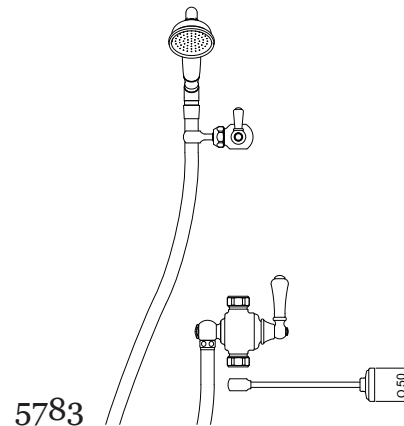

Hand shower and cradle

Code	Finish	Price
5080CP	Chrome	£205.00
5080IG	Gold	£276.88
5080NI	Nickel	£225.63
5080PF	Pewter	£246.25

5080

Concealed 1 in 2 out diverter

Code	Finish	Price
5742CP	Chrome	£321.25
5742IG	Gold	£385.31
5742NI	Nickel	£334.06
5742PF	Pewter	£346.88

5742

Riser diverter, hand shower and parking bracket

Code	Finish	Price
5783CP	Chrome	£556.25
5783IG	Gold	£764.69
5783NI	Nickel	£623.13
5783PF	Pewter	£679.69

5783

Towel ring

Code	Finish	Price
6634CP	Chrome	£57.19
6634IG	Gold	£77.50
6634NI	Nickel	£63.13
6634PF	Pewter	£68.75