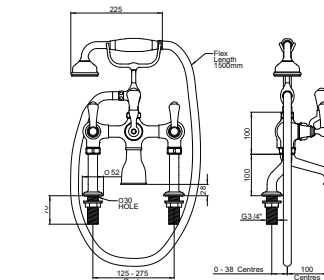

Bath - shower mixer deck mounted

Lever	Crosstop	Finish	Price
3000/1CP	3001/1CP	Chrome	£806.48
3000/1IG	3001/1IG	Gold	£1,086.33
3000/1NI	3001/1NI	Nickel	£887.29
3000/1PF	3001/1PF	Pewter	£968.09

3000/1