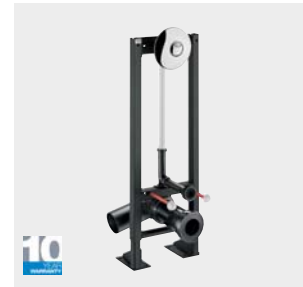

Frame systems

TEMPOFIX 3 with TEMPOMATIC 4 urinal

Frame system W. 420mm with electronic urinal valve.

- Frame system in black epoxy coated steel with wall fixings
- Fixes to load-bearing floors and walls
- Frame height can be adjusted
- Bracket can be adjusted
- Conforms to French standard NF D12-208
- For walls up to 120mm
- Features TEMPOMATIC 4 electronic valve F1½"
- Uses 6V Lithium batteries
- For urinal valves Ø 35mm

Also available with mains supply

Bright stainless steel finish	543006 + 430016	£341.04 £294.14
Satin stainless steel finish	543006 + 430006	£341.04 £294.14

TEMPOFIX 3 with TEMPOSTOP urinal

Frame system W. 420mm with time flow urinal valve.

- Frame system in black epoxy coated steel with wall fixings
- Fixes to load-bearing floors and walls
- Frame height can be adjusted
- Bracket can be adjusted
- Conforms to French standard NF D12-208
- Features TEMPOSTOP M1½" time flow direct flush valve
- Time flow ~3 seconds

For walls 20 - 40mm	538400	£404.98
For walls 40 - 130mm	538450	£420.98

TEMPOFIX 3 with TEMPOMATIC WC

Frame system W. 350mm with electronic WC valve.

- Frame system in black epoxy coated steel
- Fixes to load-bearing floors or walls
- Frame height can be adjusted
- Soil pipe Ø 100mm
- Conforms to French standard NF D12-208
- For drywalls 26 - 70mm
- Features TEMPOMATIC electronic direct flush valve F1"
- 230/12V transformer

Free-standing model	547005	£751.35
	+ 546412	£251.52
Wall-mounted model	547000	£740.70
	+ 546412	£251.52

TEMPOFIX 3 with TEMPOFLUX 2 WC

Frame system W. 350mm with time flow WC valve.