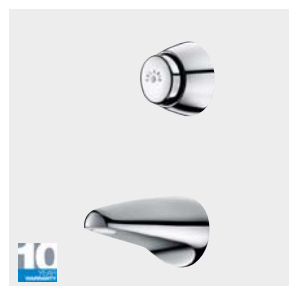

L. 110mm	<b>741500</b>	<b>£61.24</b>
L. 150mm	<b>741550</b>	<b>£73.78</b>

**TEMPOSTOP cross wall kit**

Vandal-resistant time flow tap for cross wall installation.

- Vandal resistant cross wall control and spout for walls ≤ 200mm
- Time flow ~7 seconds, M½" inlet
- Flow rate pre-set at 3 lpm at 3 bar, can be adjusted from 1.5 - 6 lpm
- Solid brass body
- Anti-blocking system
- Fixed via anti-rotating pin and back-nut

Note: other spouts available on request

With anti-blocking	<b>741943</b>	<b>£164.80</b>
--------------------	---------------	----------------

**TEMPOSTOP**

Deck-mounted time flow tap.

- Time flow ~7 seconds
- Flow rate pre-set at 3 lpm at 3 bar, can be adjusted from 1.5 - 6 lpm
- Chrome-plated solid brass body with spout H. 35mm, L. 110mm
- Vandal resistant and scale resistant flow straightener