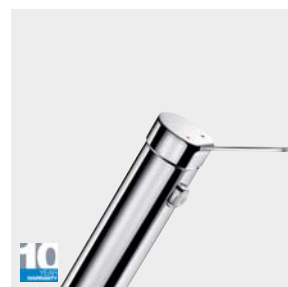

BIOSAFE mechanical mixer

Mechanical mixer with no spout and Securitouch thermal insulation to prevent burns.

- BIOSAFE hygienic spout outlet integrated into the body
- Smooth interior and very low water volume
- Flow rate limited to 4 lpm at 3 bar
- Thermal shocks are possible
- Available with Pressure Balancing (EP)
- Copper tails

With waste	26206	£140.69
No waste	26216	£119.37
EP, with waste	26206EP	£172.66
EP, no waste	26216EP	£151.34