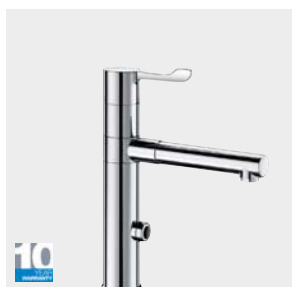

Electronic mixer BIOCLIP spout

Electronic mixer with BIOCLIP removable spout. Smooth body and spout interiors.

- BIOCLIP spout can be removed for cleaning and disinfection
- Infrared sensor and temperature control via control lever L. 100mm
- Mains supply 230/12V
- Flow rate limited to 7 lpm at 3 bar
- Duty flush (~60 seconds every 24 hours after the last use)
- Suitable for BIOFIL spouts

Spout H. 160	20870T115	£570.83
Spout H. 300	20870T315	£592.79