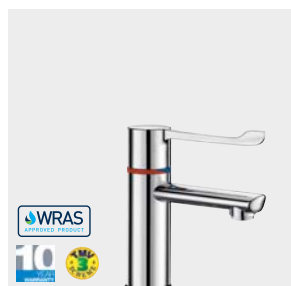

SECURITHERM sequential mixer

Single control thermostatic mixer. TMV3 approved.

- Progressive temperature control from cold water to 40°C
- Anti-scalding failsafe: shuts off immediately if cold water supply fails
- Flow rate regulated at 7 lpm
- Smooth interior slows bacterial development
- No non-return valves

15mm, lever L. 146	H960015	£281.19
15mm, lever L. 100	H960015L	£278.46
Coppertails, lever L. 146	H9600610	£305.01
Coppertails, lever L. 100	H9600610L	£307.80