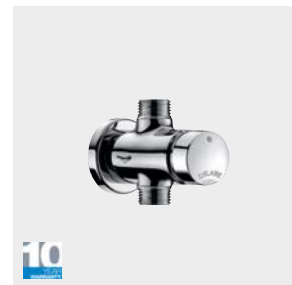

TEMPOSOFT 2 urinal exposed

Time flow exposed urinal valve with soft-touch operation for standard or siphon action urinals.

- Bright polished stainless steel wall plate and solid brass body
- Flow rate pre-set at 0.15 l/sec at 3 bar, can be adjusted
- Soft-touch operation
- Time flow ~3 seconds
- Solid brass valve body M¹/₂"

Inline	777800	£59.13
Angled	778800	£56.56