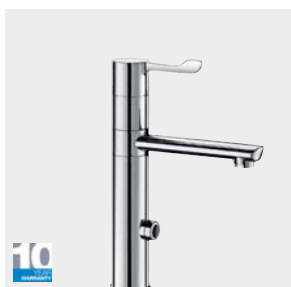

Hospital

Electronic mixer

Electronic mixer with swivelling spout. Smooth body and spout interiors.

- Infrared sensor and temperature control via control lever L. 100mm
- Mains supply 230/12V or 6V Lithium battery-operated
- Flow rate pre-set at 3 lpm at 3 bar, can be adjusted from 1.5 - 6 lpm
- Duty flush (~60 seconds every 24 hours after the last use)

H. 165 L. 160	20164T115	£504.94
H. 305 L. 250	20164T415	£543.37
H. 165 L. 160, 6V	20464T115	£666.09
H. 305 L. 250, 6V	20464T415	£687.40