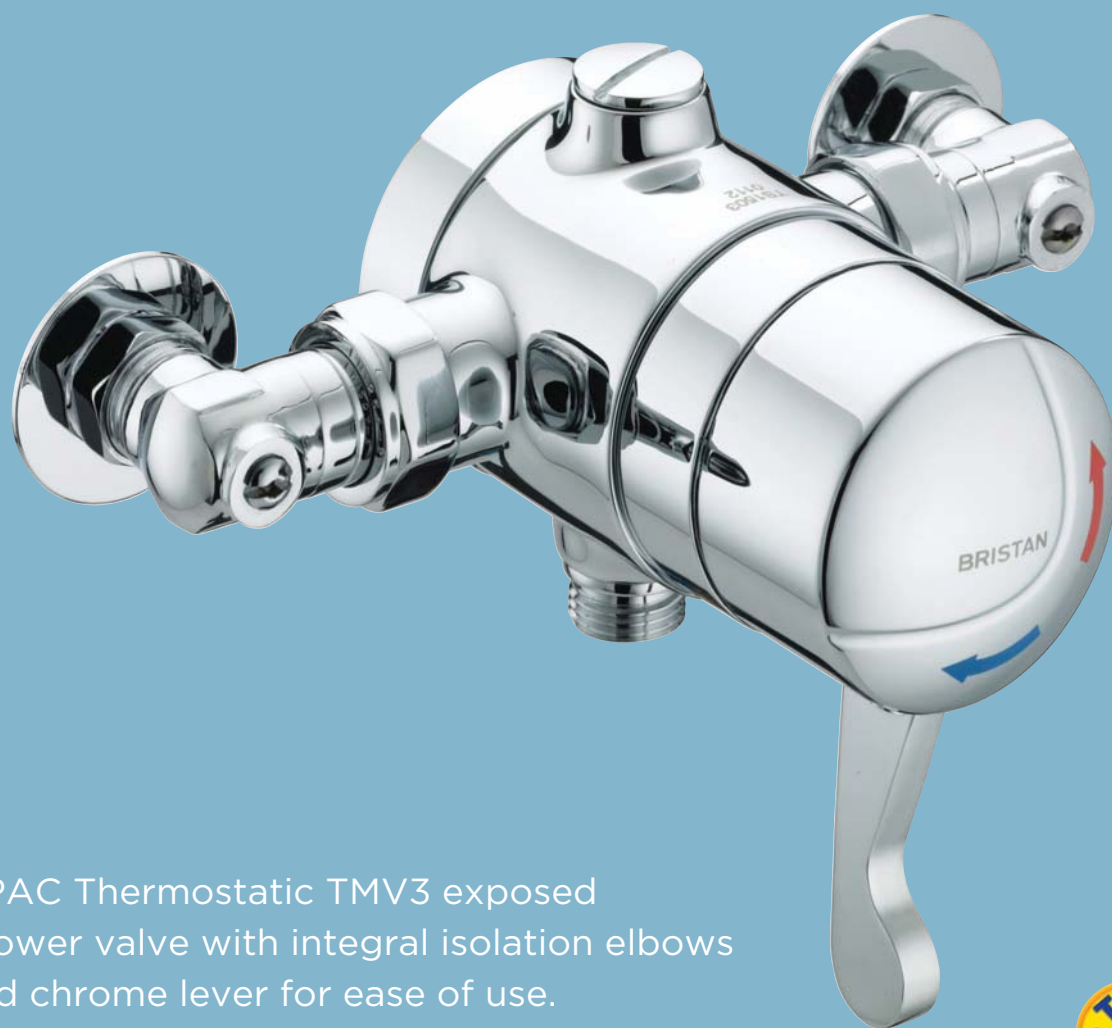

## STYLE AND SUBSTANCE

OPAC Thermostatic TMV3 exposed shower valve with integral isolation elbows and chrome lever for ease of use.

£590.00 OP TS1503 ISOL C

# BLENDING BEAUTY WITH FUNCTION

- Concealed shower
- Easy access stainless steel plate for servicing
- Simple isolation and filter cleaning
- Single sequential control for both temperature and flow

£444.17 MINI2 TS1203 CL C

## BLENDING BEAUTY WITH FUNCTION

TMV3 bar shower featuring a simple isolation and hot flush mechanism, cool touch body for user safety and available with easy to use lever handles.

£427.50 OP SHXVO EH C