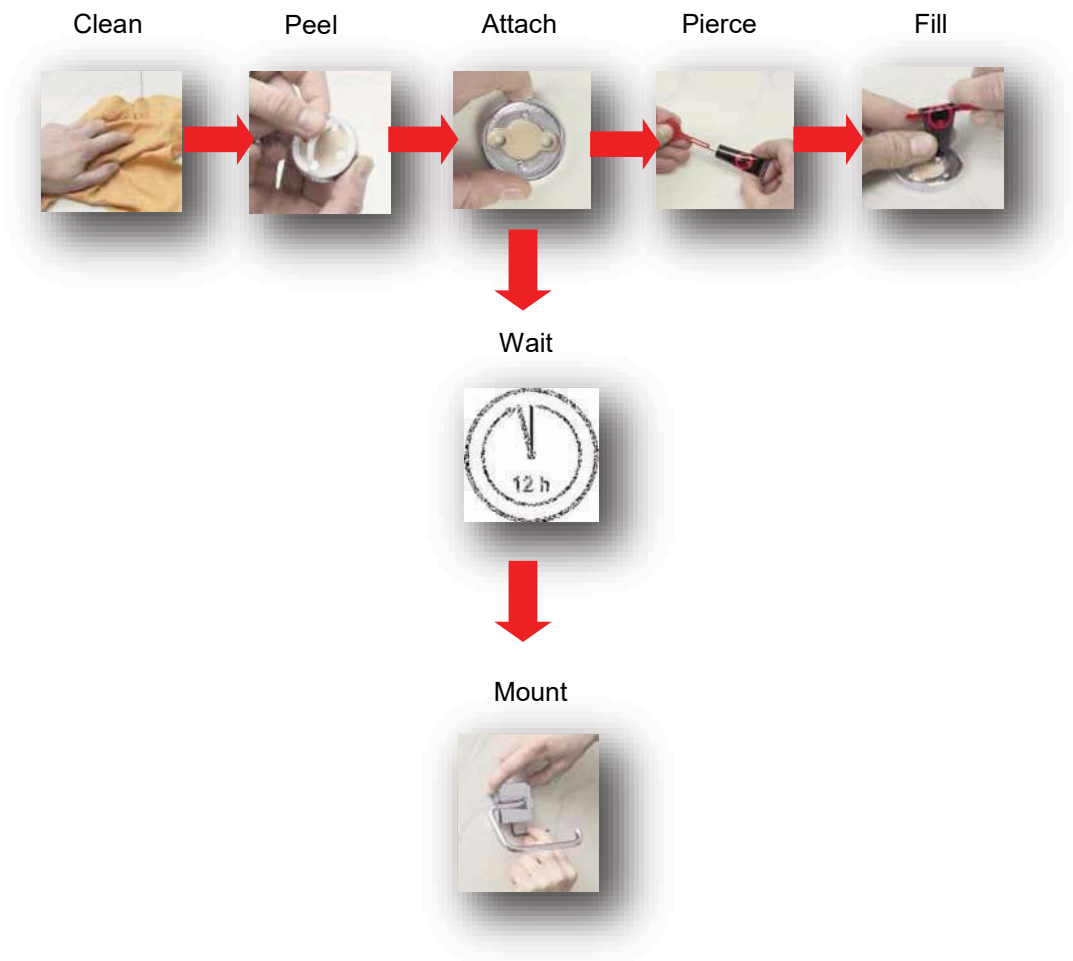

Never Drill Again^{by}

Bathroom Accessories

Hotel quality bathroom and shower accessories.

German technology that eliminates drilling!

Quick, clean and simple to use.

Permanent and incredibly strong.

Use on: Ceramic tiles, Porcelain, Glass, Natural Stones, Wood, Laminates, Metals, Brick. Virtually any hard, firm surface.

Simple Installation

Quick Removal, without trace