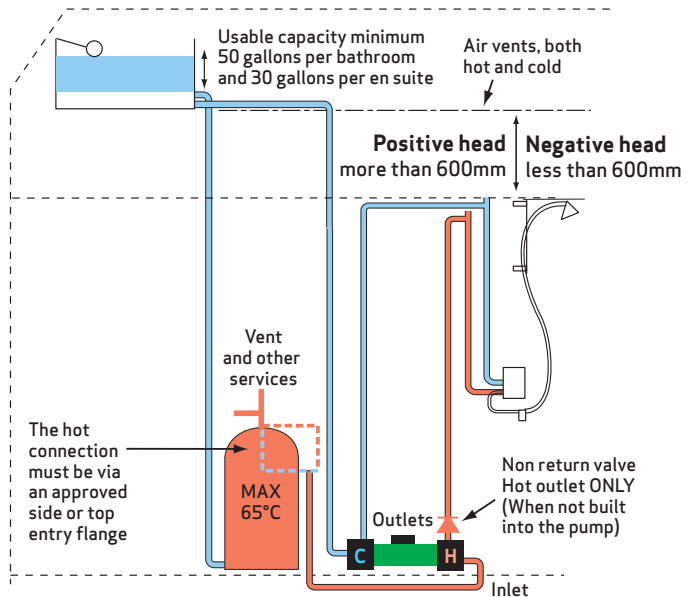

Gravity fed systems: Negative head

This is where there is a natural flow of less than 1ltr/30 seconds through the outlet because it is either above the base of the cold water storage tank or within 600mm of the base. This can occur in loft conversions or where the cold tank is sitting on the joists in the loft. It can also occur anywhere that you mix with the mains cold water, such as a mixer shower or any appliance that has a solenoid, such as an electric shower or washing machine. These pumps activate automatically, even where no natural flow exists.