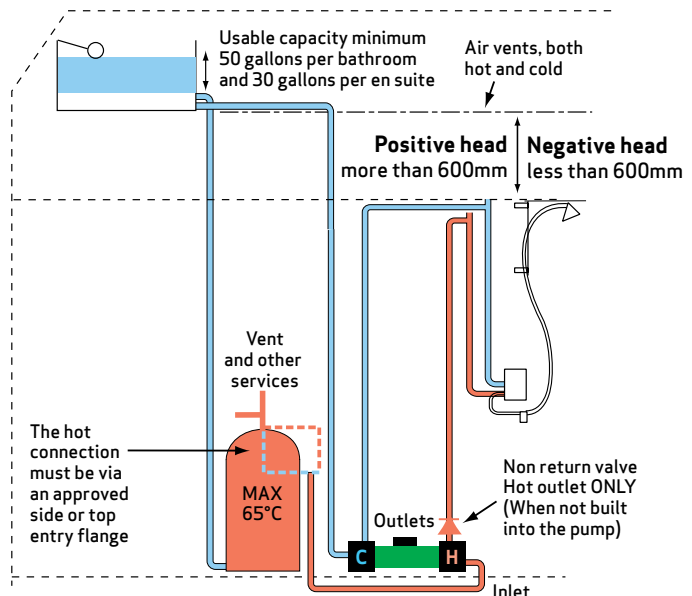

www.salamanderpumps.co.uk
www.home-boost.co.uk

Most Common UK Plumbing System

Gravity fed systems: Positive head

In this type of system there is usually a cold water tank in the loft with a hot water tank below it, probably in an airing cupboard. If your shower is not forceful enough due to insufficient water pressure, this can be easily boosted by the installation of a pump. Following the installation of the pump, the highest point in the system after the pump should remain more than 600mm below the base of the cold water storage tank to ensure the system is positive head.

Gravity fed systems: Negative head

This is where there is a natural flow of less than 1ltr/30 seconds through the outlet because it is either above the base of the cold water storage tank or within 600mm of the base. This can occur in loft conversions or where the cold tank is sitting on the joists in the loft. It can also occur anywhere that you mix with the mains cold water, such as a mixer shower or any appliance that has a solenoid, such as an electric shower or washing machine. These pumps activate automatically, even where no natural flow exists.

Single/Twin Impeller Pumps

A single impeller pump is designed to boost hot, cold or mixed water to a variety of outlets or appliances. A twin impeller pump is designed to boost hot and cold water to multiple outlets or only showers. Both can be provided in either positive head or universal (suitable for negative head).