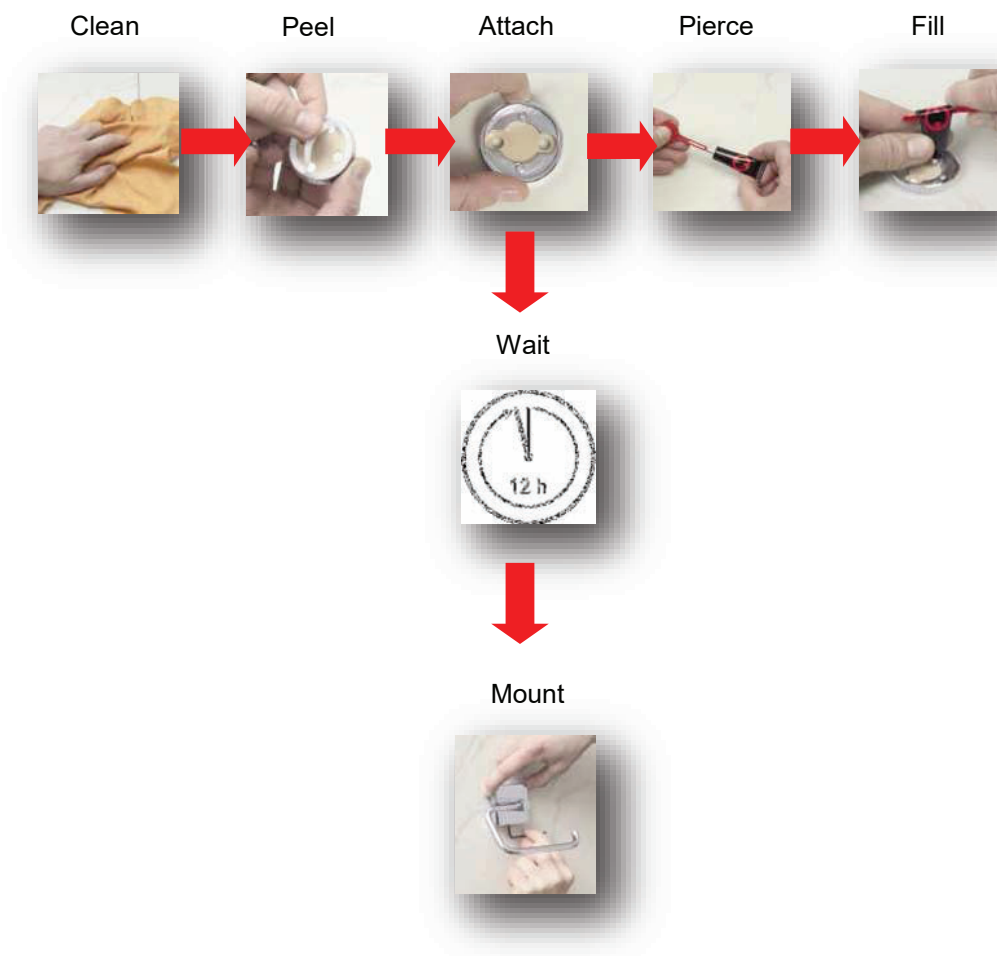

## Bathroom Accessories

Hotel quality bathroom and shower accessories.

German technology that eliminates drilling!

Quick, clean and simple to use.

Permanent and incredibly strong.

Use on: Ceramic tiles, Porcelain, Glass, Natural Stones, Wood, Laminates, Metals, Brick. Virtually any hard, firm surface.

### Simple Installation

### Quick Removal, without trace

Everything's in the box. All accessories are supplied with a patented "Never Drill Again" fixing kit.

	SO123	Soap Dish 52x110x130mm	£25.05		SO234	Spare Roll Holder 50x50x125mm	£20.49
	SO145	Drinking Glass 125x80x115mm	£25.05		SO235	Roll Holder 100x140x50mm	£20.49
	SO200	Glass Shelf 50x600x120mm	£49.01		SO236	Covered Holder 130x145x54mm	£28.48
	SO206	Single Towel Rod 50x640x85mm	£34.18		SO241	Robe Hook 49x49x60mm	£15.92
	SO212	Double Towel Rod 50x640x115mm	£57.00		SO400	Towel Hook 37x37x37mm	£11.36
	SO207	Towel Ring 130x185x50mm	£28.48		SO440	Hair Dryer Holder 160x100x135mm	£34.18
	SO221	Toilet Brush Set 395x95x135mm	£38.75	<p>Smooz accessories are manufactured with chrome plated ZAMAK and will not rust or tarnish.</p> <p><b>Ask us about display options!</b></p>			