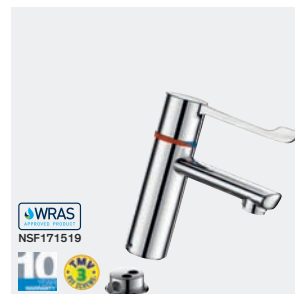

SECURITHERM BIOCLIP sequential mixer

Removable sequential thermostatic BIOCLIP mixer.

- Mixer can be easily removed for cleaning and disinfection
- Progressive temperature control from cold water to 40°C
- Anti-scalding failsafe: shuts off immediately if cold water supply fails
- Flow rate regulated at 7 lpm
- No non-return valves on the inlets
- Smooth interior slows bacterial development

Stocked*

15mm, lever L. 146	H960515	£342.00
15mm, lever L. 100	H960515L	£340.00
Coppertails, lever L. 146	H9605610*	£370.00
Coppertails, lever L. 100	H9605610L	£368.00