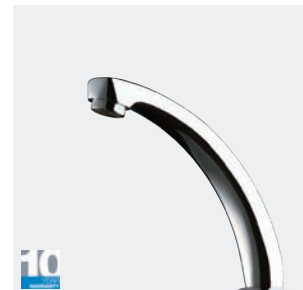

Shower kit with top inlet	794BOX1 + 794219	£245.07 £209.42
Shower mixer with top inlet	794BOX1 + 794218	£245.07 £169.32

**TEMPOSTOP**

Cross wall time flow shower kit.

- Time flow ~15 or 30 seconds
- Vandal resistant cross wall control
- Tamperproof ROUND shower head with scale-resistant nozzle
- Flow rate 6 lpm at 3 bar
- Chrome-plated solid brass body
- Concealed fixing and anti-rotating nut

For walls ≤ 150mm	749159	£233.87
For walls ≤ 200mm, AB	747214	£227.14

**TEMPOGENOU**

Knee-operated time flow valve for hands-free operation.

- Time flow ~7 seconds and pre-set flow rate 3 lpm
- Control lever reinforced by stainless steel rod
- Wall plate mounted via 4 stainless steel screws
- Cold or mixed water supply

MM $\frac{1}{2}$ ", inline	73544715	£121.58
MM $\frac{1}{2}$ ", angled	734100	£95.64

**Deck-mounted spout**

Fixed cast brass spout for hands-free operation.

- Spout L. 140mm, H. 120mm, M $\frac{1}{2}$ "
- Reinforced fixing by 3 stainless steel screws
- Chrome-plated solid brass
- Flow straightener regulated at 3 lpm