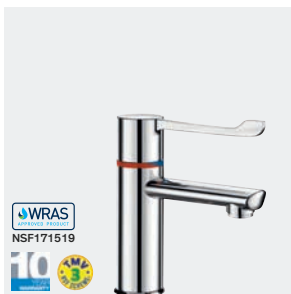

SECURITHERM sequential mixer

Sequential thermostatic mixer.

- Progressive temperature control from cold water to 40°C
- Anti-scalding failsafe: shuts off immediately if cold water supply fails
- Flow rate regulated at 7 lpm
- No non-return valves on the inlets
- Smooth interior slows bacterial development

15mm, lever L. 146	H960015	£302.00
15mm, lever L. 100	H960015L	£300.00
Coppertails, lever L. 146	H9600610	£330.00
Coppertails, lever L. 100	H9600610L	£328.00