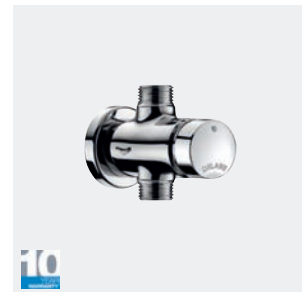

Inline	479406	£340.34
Angled	479408	£303.84
Angled, flush tube Ø 35mm	479407	£328.17

TEMPOMATIC 4

Recessed electronic urinal valve, 6V Lithium battery.

- Mains supply or battery operated
- Stainless steel wall plate 145 × 145mm with integrated electronics
- 3 rinsing programmes
- High frequency mode (exclusive to DELABIE)
- Hygienic duty flush every 12 or 24 hours (or off)
- Waterproof housing, for all installation types
- Other finishes available: black glass, satin and white powder-coated

Polished st. steel 6V battery	430PBOX + 430016	£109.82 £322.44
Polished st. steel Mains	430SBOX + 430010	£122.53 £344.64

TEMPOFLUX

Recessed time flow urinal valve in a waterproof housing.

- Satin finish stainless steel wall plate 145 × 145mm
- Flow rate 0.15 l/sec at 3 bar, can be adjusted
- Time flow 3 seconds with soft-touch operation
- Compatible with wall finishes 10 - 120mm
- Waterproof housing for all installation types
- F½" flush valve is compatible with sea water and grey water
- Integrated stopcock and flow rate adjuster

Satin stainless steel	778BOX + 778700	£104.45 £152.65
-----------------------	------------------------	----------------------------------

TEMPOSOFT 2

Individual time flow urinal valve M½".

- Soft-touch operation
- Time flow ~3 seconds
- Flow rate pre-set at 0.15 l/sec at 3 bar, adjustable
- Chrome-plated solid brass body M½"