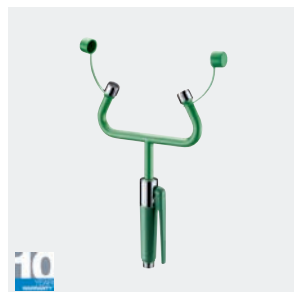

Free-standing	9201	£573.72
---------------	------	---------

Single spray eye wash

Trigger-operated single spray eye wash.

- Eye wash spray head fitted with auto-ejecting protective cap
- Trigger-operated, spring automatically shuts off spray
- Flow rate 6 lpm at 3 bar
- Integrated aerator with stainless steel double filter
- Ergonomic grip and trigger in green polypropylene

Wall-mounted	9120C	£141.67
Deck-mounted	9140C	£185.56

Dual spray eye wash

Trigger-operated dual spray eye wash.

- Eye wash spray heads fitted with auto-ejecting protective caps
- Trigger-operated, spring automatically shuts off spray
- Flow rate 9 lpm at 3 bar
- Integrated aerators with stainless steel double filters
- Ergonomic grip and trigger in green polypropylene