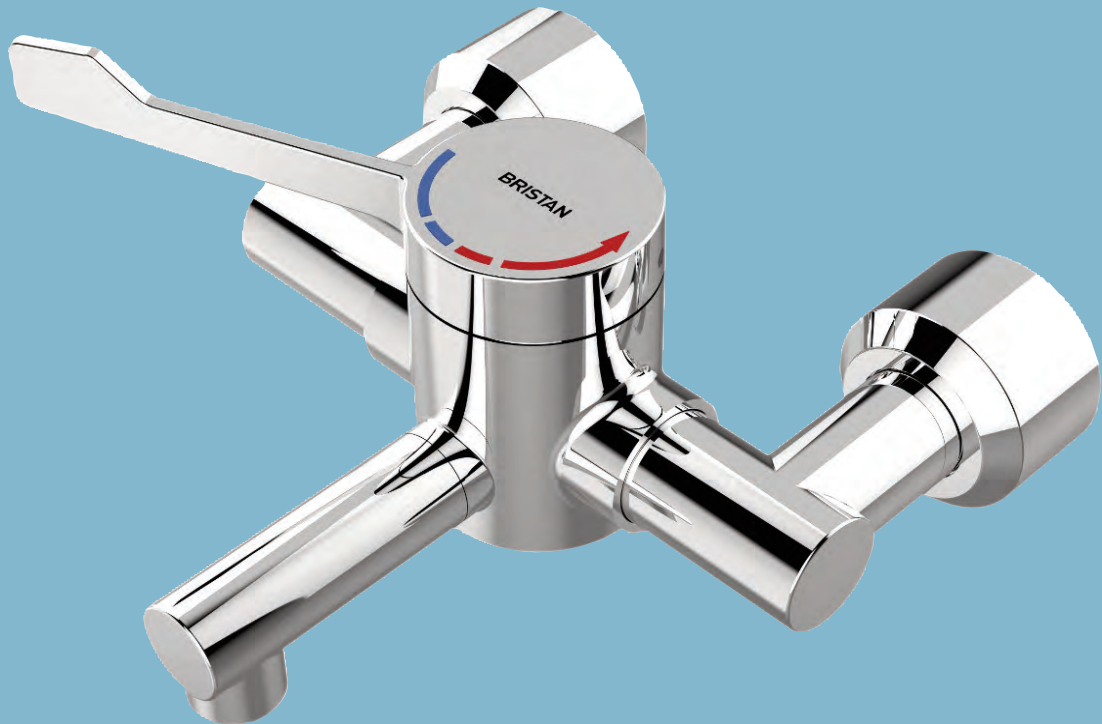

STYLE AND SUBSTANCE

OPAC Thermostatic TMV3 exposed shower valve with integral isolation elbows and chrome lever for ease of use.

£590.00 OP TS1503 ISOL C

YOU CAN HAVE IT ALL

For more information call **0844 701 6273**
or visit **www.bristan.com**

Prices are excluding VAT

BLENDING BEAUTY WITH FUNCTION

TMV3 bar shower featuring a simple isolation and hot flush mechanism, cool touch body for user safety and available with easy to use lever handles.

Prices are excluding VAT

INFECTION CONTROL & SAFETY

- Unique patented features designed to help with infection control
- Integral flushing and easy access filters
- Smooth internal waterways with removable spout
- Easy to fit, use and maintain