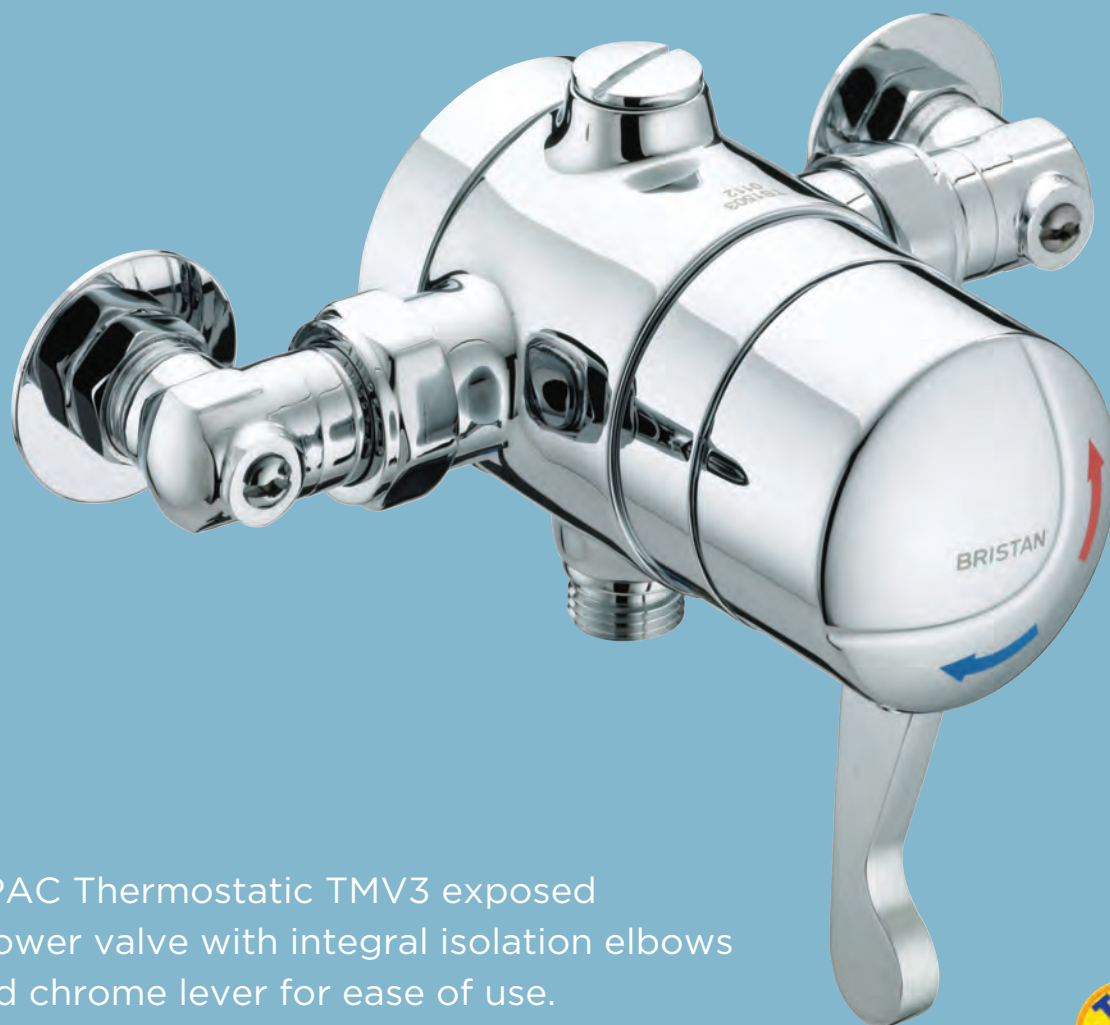

STYLE AND SUBSTANCE

OPAC Thermostatic TMV3 exposed shower valve with integral isolation elbows and chrome lever for ease of use.

£590.00 OP TS1503 ISOL C

YOU CAN HAVE IT ALL

For more information call **0844 701 6273**
or visit **www.bristan.com**

Prices are excluding VAT

BLENDING BEAUTY WITH FUNCTION

TMV3 bar shower featuring a simple isolation and hot flush mechanism, cool touch body for user safety and available with easy to use lever handles.