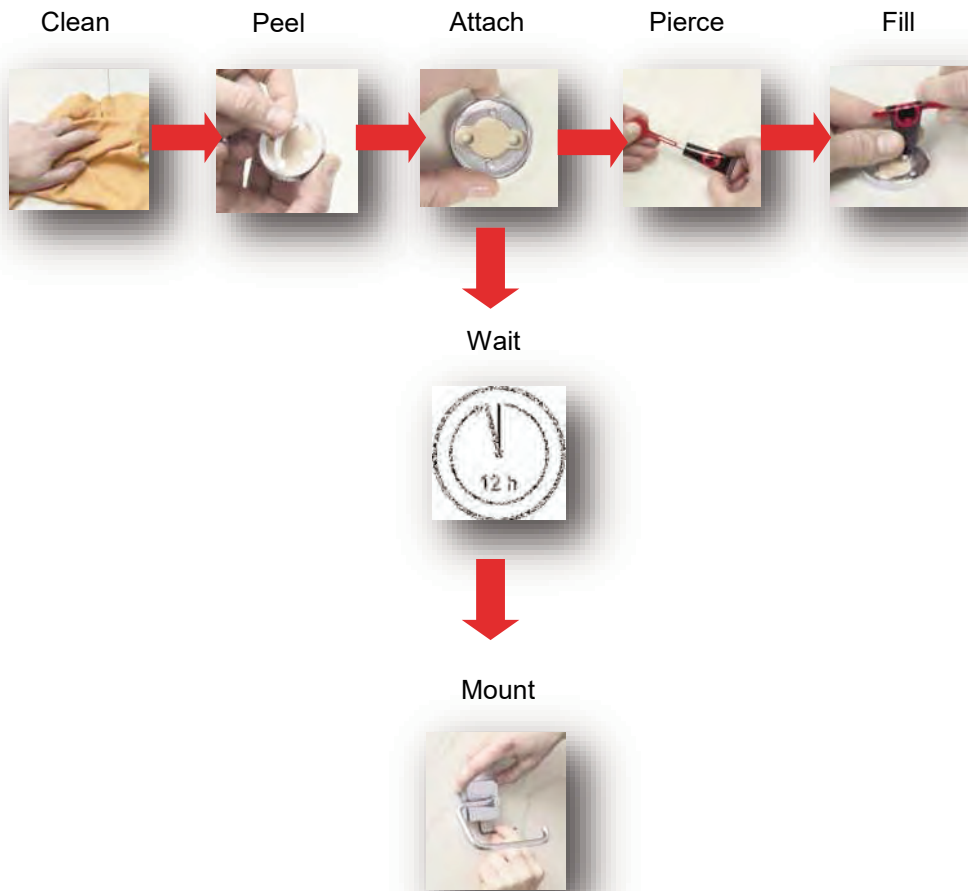

## Bathroom Accessories

Hotel quality bathroom and shower accessories.

German technology that eliminates drilling!

Quick, clean and simple to use.

Permanent and incredibly strong.

Use on: Ceramic tiles, Porcelain, Glass, Natural Stones, Wood, Laminates, Metals, Brick. Virtually any hard, firm surface.

### Simple Installation